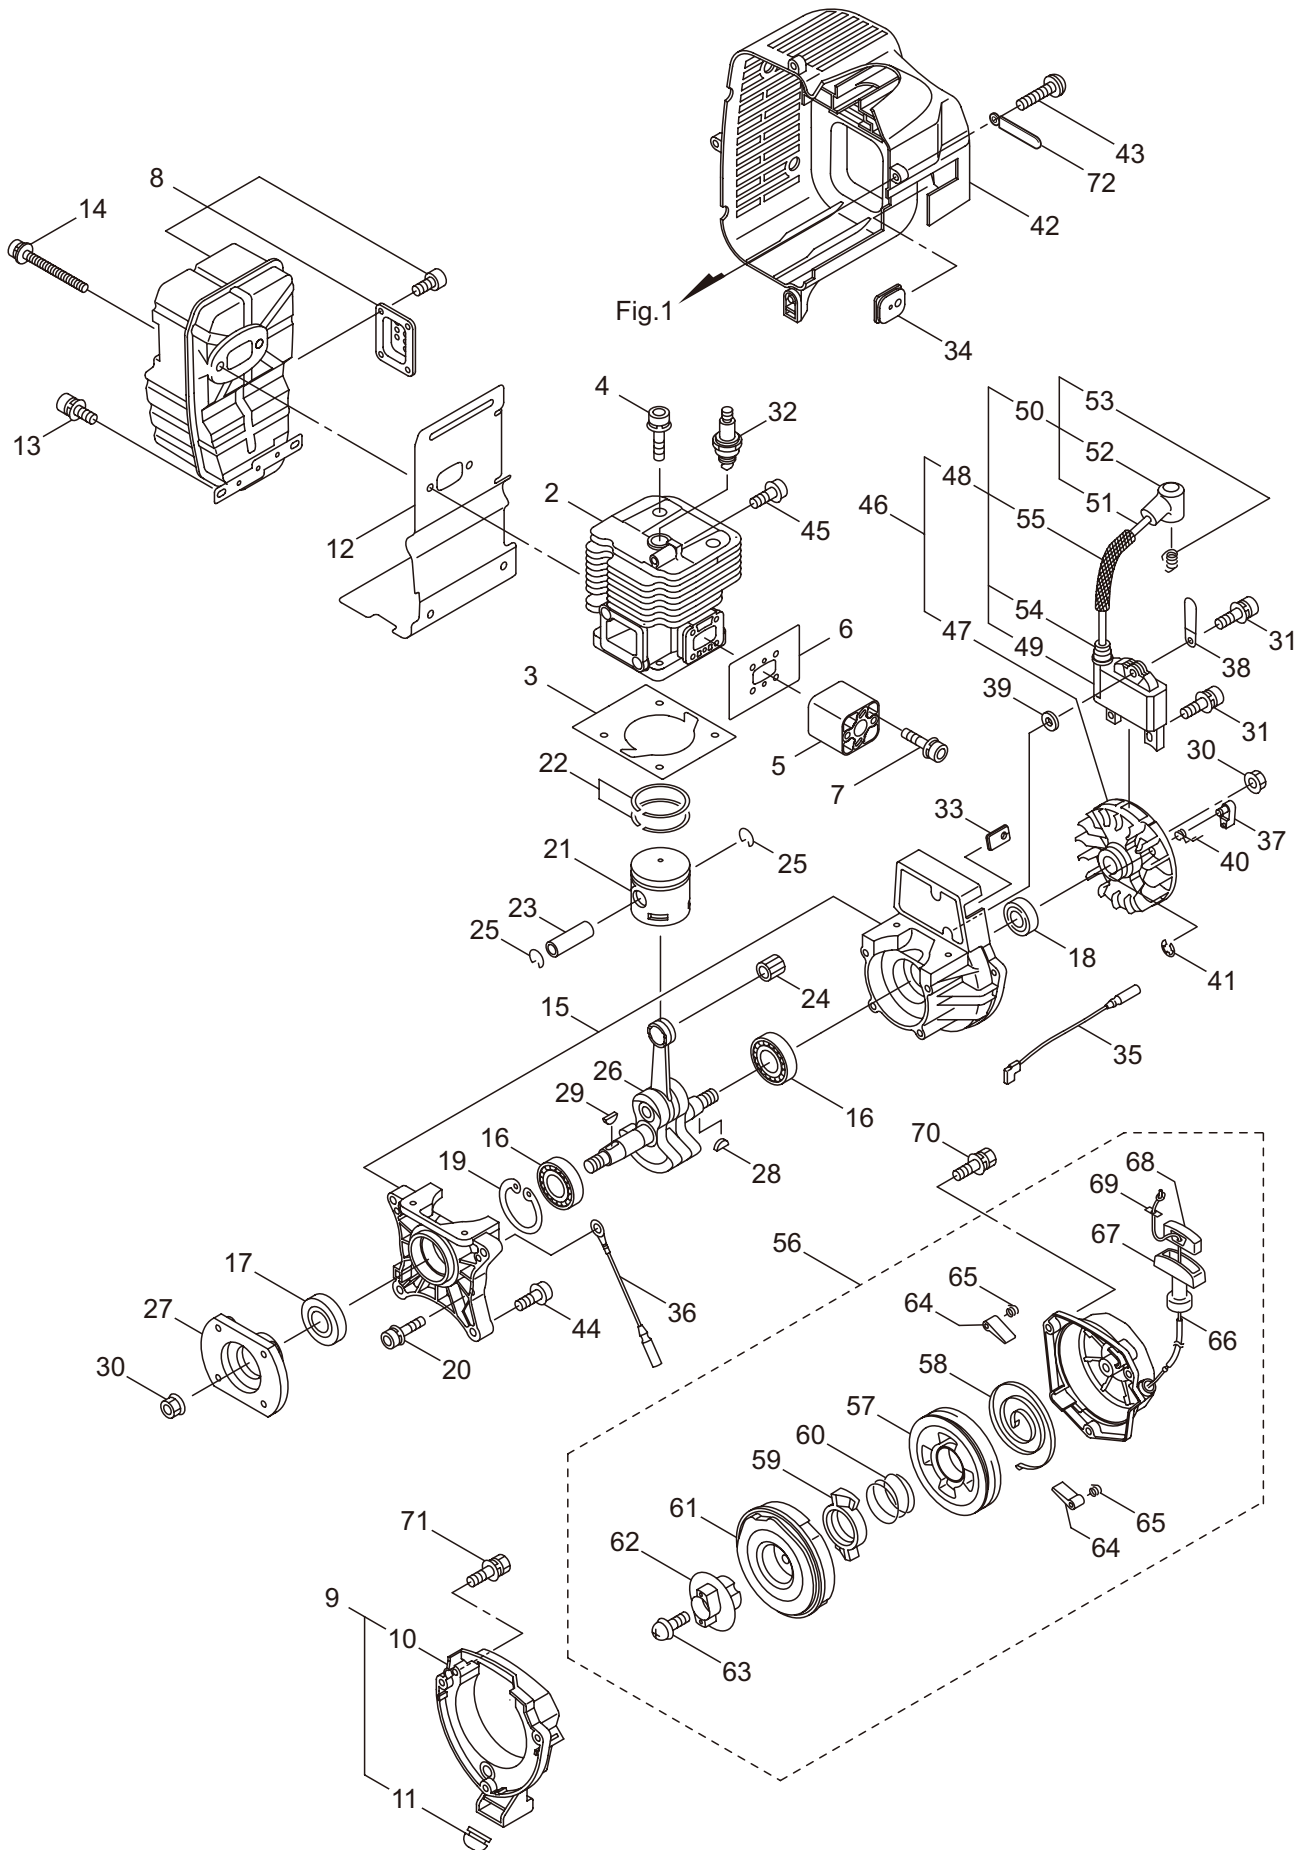

MM91-V

2. ENGINE (Cylinder, Crankcase)

Ref. No.	Part No.	Part Name	Q'ty	Remarks
2-1	248584	Engine	1	CE800D/05
2-2	275765	Cylinder Comp	1	
2-3	275760	Gasket	1	
2-4	261246	Cap Screw	4	M5x25
2-5	276109	Insulator	1	
2-6	276110	Gasket	1	
2-7	277832	Cap Screw	4	M5x30
2-8	248586	Muffler Ass'y	1	
2-9	279413	Adapter Ass'y	1	Incl.10,11
2-10	279026	Adapter	1	
2-11	288192	Grommet	1	
2-12	276111	Gasket	1	
2-13	261607	Cap Screw	2	M5x16
2-14	276154	Cap Screw	2	M6x70
2-15	276112	Crankcase	1	
2-16	276117	Bearing	2	
2-17	276118	Oil Seal	1	
2-18	262565	Oil Seal	1	ISCD15257
2-19	276119	Snap Ring	1	
2-20	234636	Cap Screw	4	M5x35
2-21	277475	Piston	1	
2-22	275757	Piston Ring	2	
2-23	278019	Piston Pin	1	
2-24	278471	Bearing, Needle	1	KBK12x15x14.3x5
2-25	276122	Cir Crip	2	
2-26	276123	Shaft Comp	1	
2-27	663401	Adapter	1	
2-28	261076	Woodruff Key	1	3x10
2-29	261076	Woodruff Key	1	3x10
2-30	276302	Nut	2	
2-31	281211	Cap Screw	2	M4x20
2-32	285982	Spark Plug	1	NGK BPM8Y
2-33	279721	Grommet	1	
2-34	285807	Grommet	1	
2-35	279575	Lead	1	
2-36	279576	Lead	1	
2-37	279069	Ratchet	2	
2-38	279636	Clamp	1	
2-39	289481	Spacer	2	
2-40	262637	Return Spring	2	
2-41	262638	E-Ring	2	
2-42	661406	Top Cover	1	
2-43	131523	Tapping Screw	4	M5x20
2-44	275877	Cap Screw	4	M6X25
2-45	264223	Cap Screw	1	M5x40