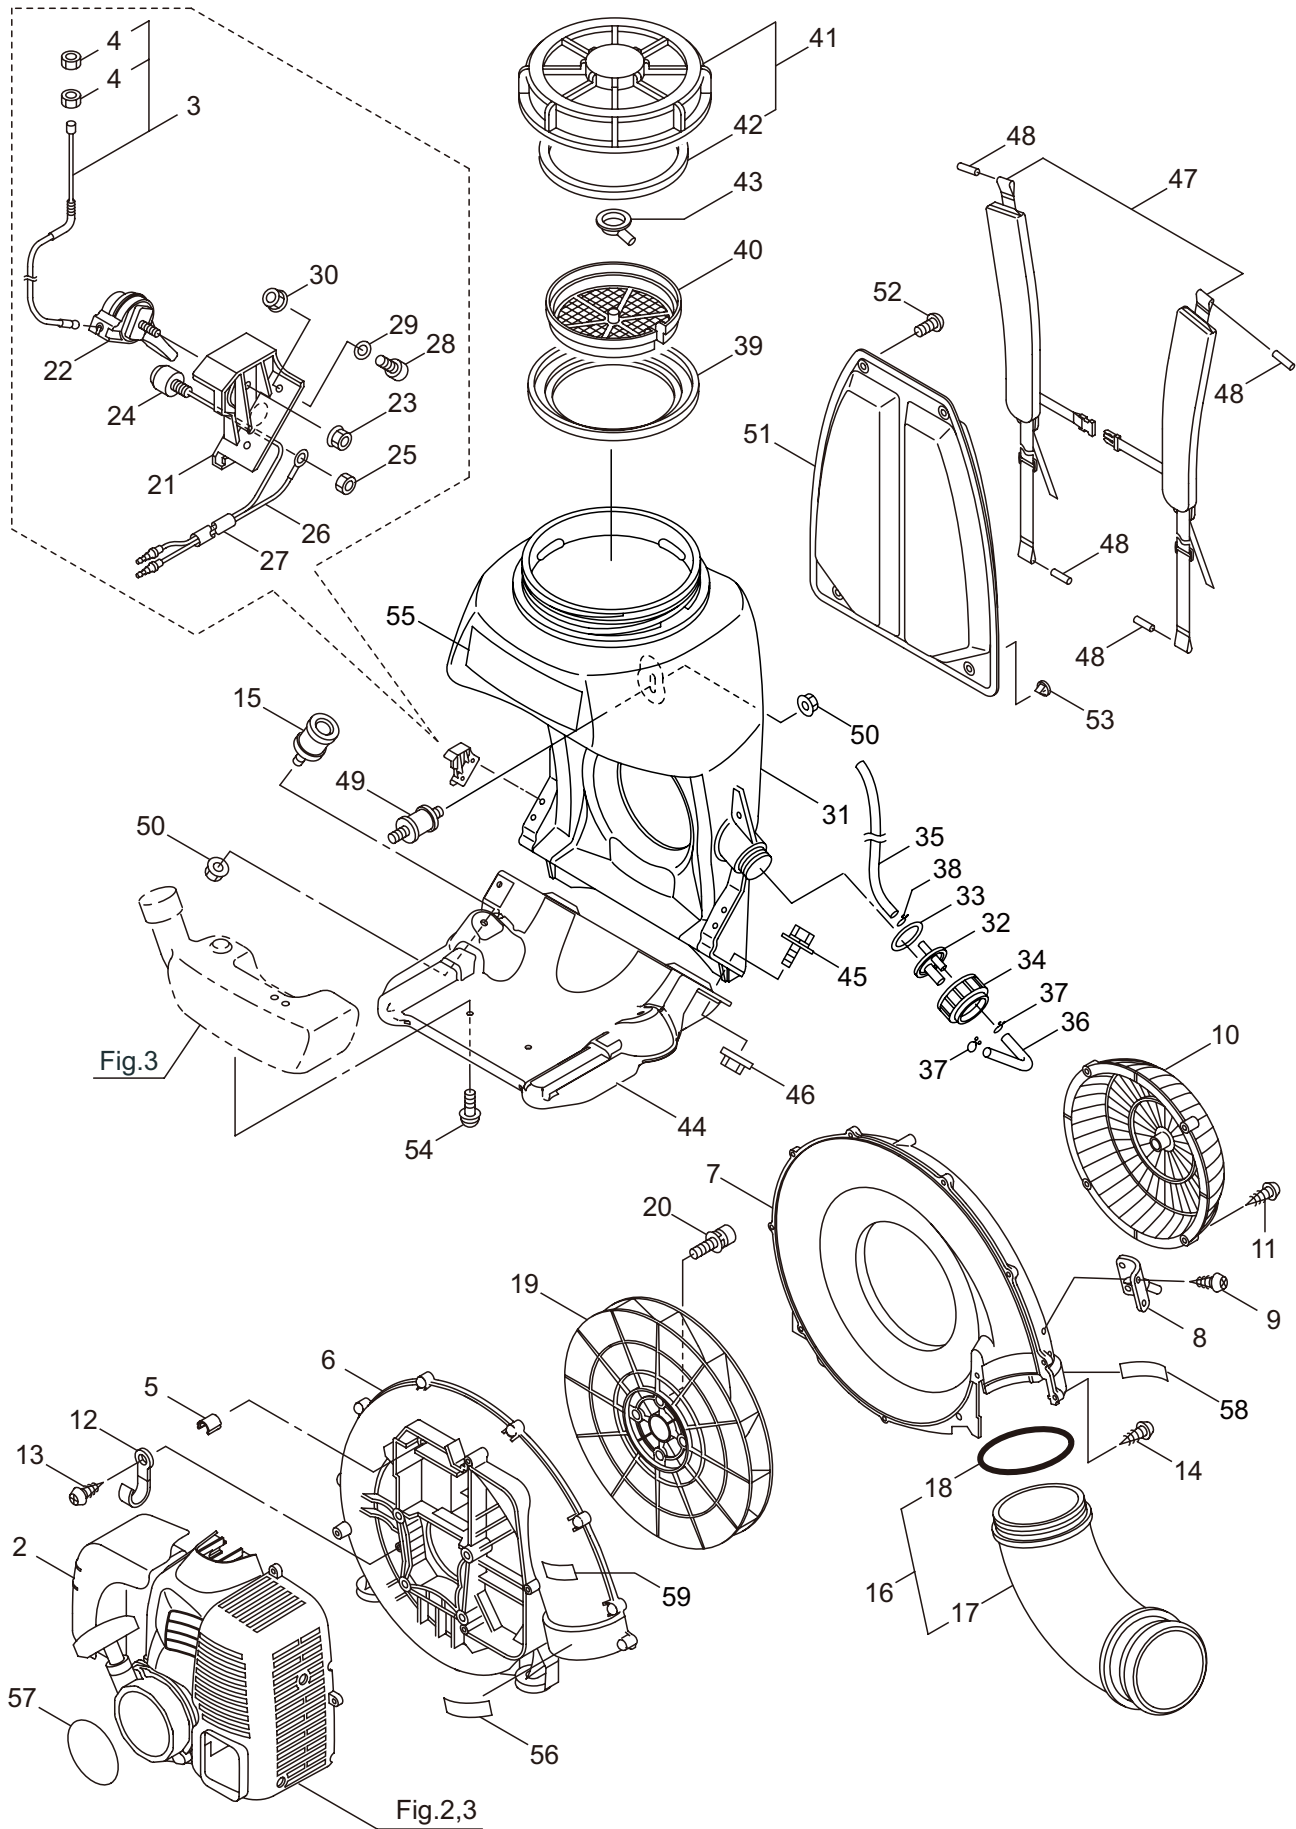

## CONTENTS

1. FRAME & BLOWER .....	1
2. ENGINE (Cylinder, Crankcase) .....	5
3. ENGINE (Carburetor, Fuel Tank) .....	9
4. ACCESSORIES .....	11

2023. 07.

P/N 525270-1

MM91-V

1. FRAME & BLOWER

Ref. No.	Part No.	Part Name	Q'ty	Remarks
1-1	352873	MM91-V	1	
1-2	248584	Engine	1	CE800D/05
1-3	663598	Throttle Wire	1	Incl.4
1-4	261878	Nut	2	M6
1-5	276361	Collar	1	
1-6	662402	Fan Case (E)	1	
1-7	662405	Fan Case (S)	1	
1-8	127797	Air Pass Plate	1	
1-9	126753	Screw	4	M4x14
1-10	125413	Cover	1	
1-11	127296	Screw	4	M5x10
1-12	109051	Clamp	1	
1-13	089806	Screw	1	M5x10
1-14	130420	Tapping Screw	11	M5x25
1-15	120615	Buffer	2	
1-16	661894	Elbow Pipe Ass'y	1	Incl.17,18
1-17	661895	Elbow Pipe	1	
1-18	275873	O-Ring	1	V95
1-19	275874	Fan	1	
1-20	275877	Cap Screw	4	M6X25
1-21	662575	Stay	1	
1-22	115148	Throttle Lever	1	
1-23	127226	Nut	1	M5
1-24	275414	Stop Switch Ass'y	1	
1-25	084003	Nut	1	M8x1
1-26	114896	Ground Wire	1	
1-27	114901	Vinyl Hose	1	8x9x220L
1-28	183421	Cap Screw	2	M5x16
1-29	127210	Washer	2	5.3x16xt1.6
1-30	107746	Nylon Nut	2	M5
1-31	663381	Chemical Tank	1	
1-32	127729	Joint	1	
1-33	108629	Packing	1	
1-34	127810	Cap	1	
1-35	127727	Hose	1	6x9x600L
1-36	127798	Hose	1	6x9x150L
1-37	112530	Hose Band	2	
1-38	125370	Hose Clamp	1	
1-39	101834	Cover	1	
1-40	131152	Strainer	1	
1-41	662542	Chemical Tank Cap	1	Incl.42
1-42	662545	Packing	1	
1-43	101915	Inner Cap	1	
1-44	125429	Backpack Frame B	1	
1-45	092582	Bolt	4	M6x20

MM91-V

1. FRAME & BLOWER

Ref. No.	Part No.	Part Name	Q'ty	Remarks
1-46	127228	Nut	4	M6
1-47	663159	Knapsack Band Ass'y	1	
1-48	660404	Rod	4	
1-49	100734	Buffer	1	30-M6x14
1-50	127228	Nut	3	M6
1-51	278020	Cushion Pad	1	
1-52	126758	Screw	2	M6x8
1-53	100749	Fastener	2	#7
1-54	125561	Screw	2	M5x14
1-55	663109	Label	1	MM91
1-56	266959	Label	1	Caution
1-57	663115	Label	1	CER800
1-58	664024	Label	1	79dB
1-59	285188	Label	1	