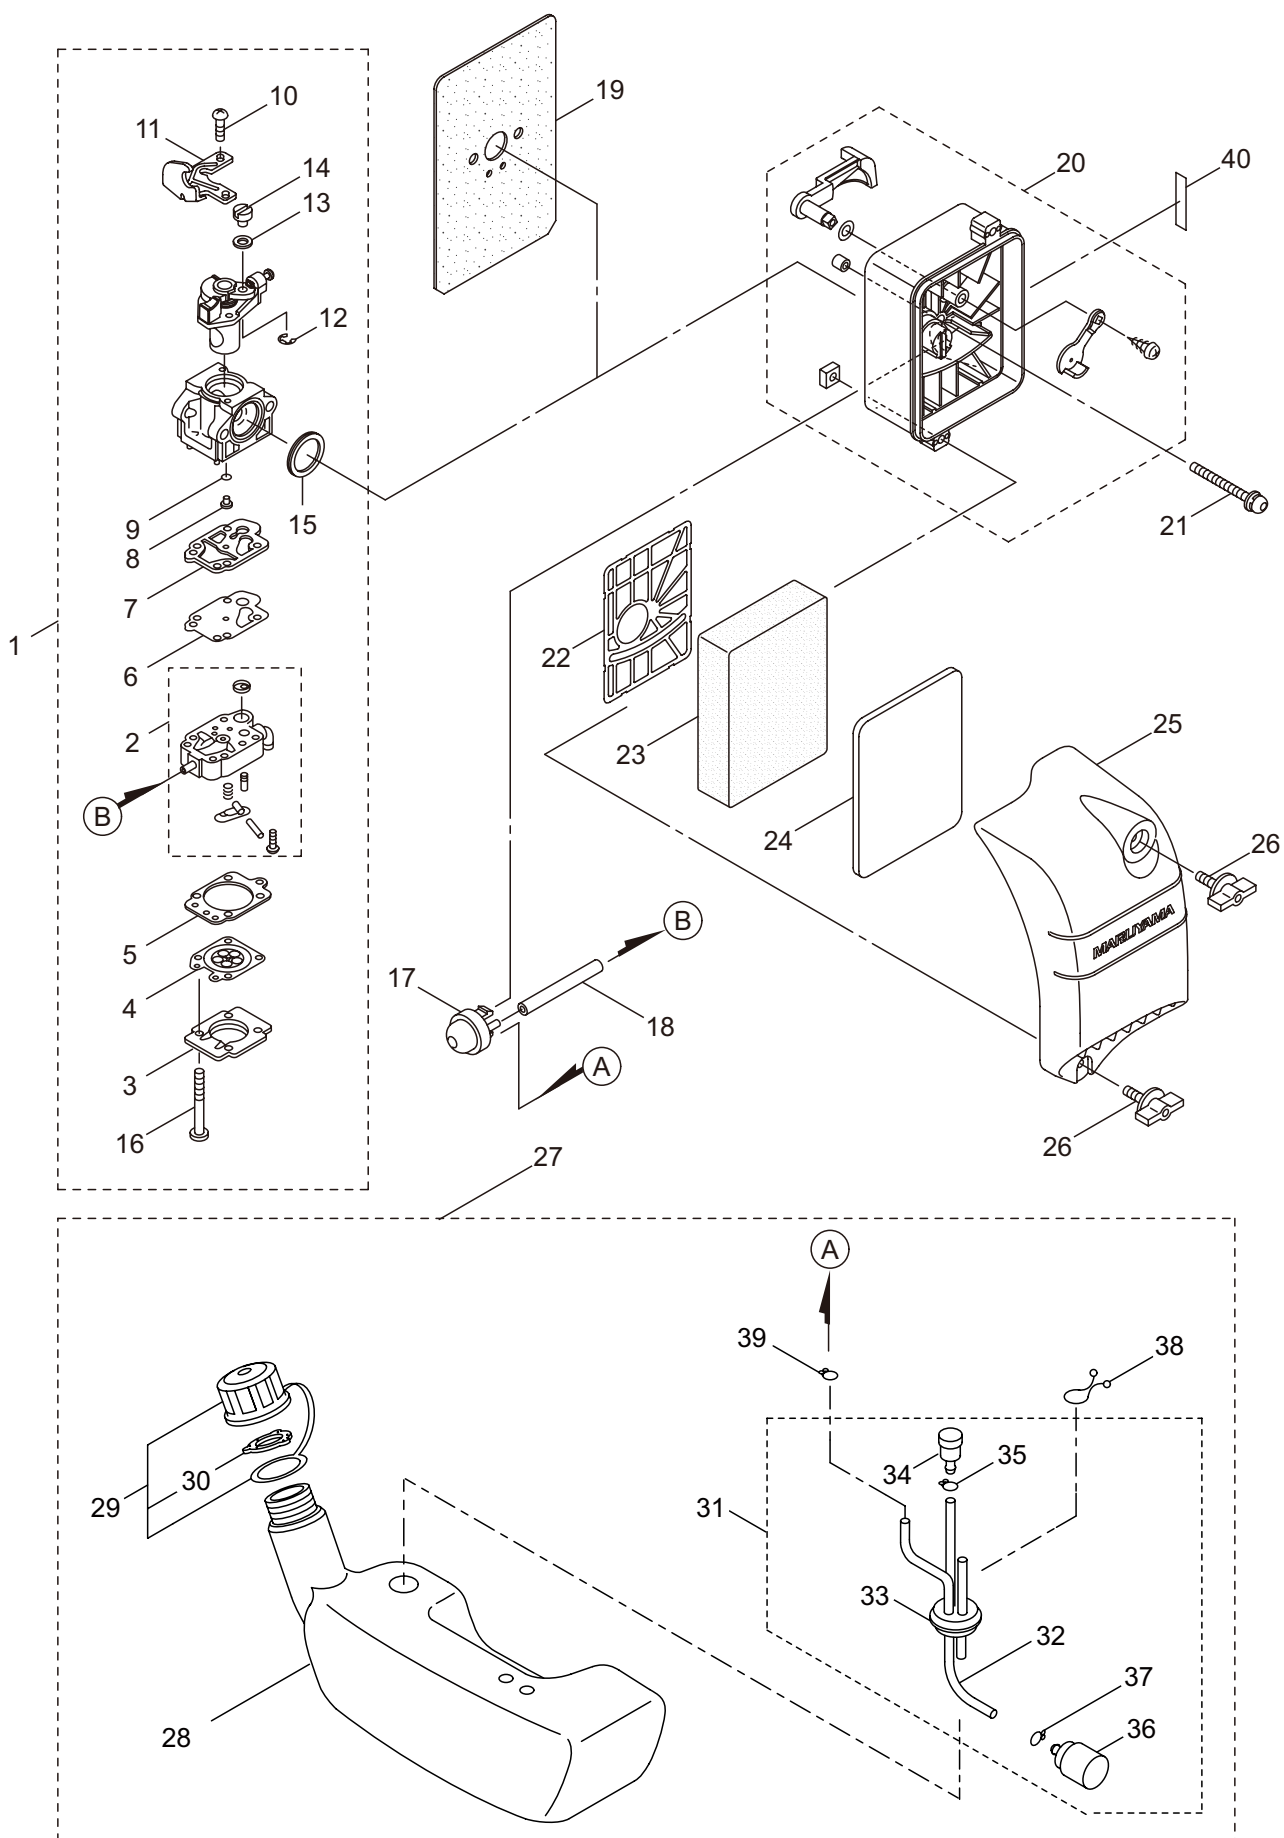

MM91-V

2. ENGINE (Cylinder, Crankcase)

Ref. No.	Part No.	Part Name	Q'ty	Remarks
2-46	246208	Magneto Ass'y	1	Incl.47-55
2-47	246209	Rotor/Fan	1	
2-48	279505	Ignition Coil Ass'y	1	Incl.49-55
2-49	246060	Coil	1	
2-50	246051	Spark Plug Wire Ass'y	1	Incl.51-53
2-51	246052	Spark Plug Wire	1	
2-52	283178	Plug Boot	1	
2-53	272805	Connector	1	
2-54	283271	Cap	1	
2-55	246053	Tube	1	
2-56	279023	Recoil Starter Ass'y	1	Incl.57-69
2-57	280994	Pulley	1	
2-58	280995	Spiral Spring	1	
2-59	280996	Pawl	1	
2-60	280997	Return Spring	1	
2-61	279366	Spring Comp	1	
2-62	280999	Plate	1	
2-63	281000	Set Screw	1	
2-64	281001	Pawl	2	
2-65	281002	Return Spring	2	
2-66	279862	Starter Rope	1	
2-67	262633	Starter Grip	1	
2-68	262981	Cap	1	
2-69	281005	Rope Stopper	1	
2-70	284985	Screw	3	M5x25
2-71	248474	Screw	3	M5x18
2-72	279636	Clamp	1	

MM91-V

3. ENGINE (Carburetor, Fuel Tank)

Ref. No.	Part No.	Part Name	Q'ty	Remarks
3-1	247975	Carburetor Ass'y	1	Incl.2-16
3-2	283124	Pump Body	1	
3-3	263726	Cover Plate	1	
3-4	283905	Diaphragm, Meterring	1	
3-5	263727	Gasket	1	
3-6	262994	Diaphragm,Fuel Pump	1	
3-7	282576	Gasket	1	
3-8	279748	Main Jet	1	
3-9	261871	O-Ring	1	
3-10	261875	Screw	2	
3-11	248327	Bracket	1	
3-12	261876	E-Ring	1	
3-13	264678	Washer	1	
3-14	261658	Swivel	1	
3-15	261657	Packing	1	
3-16	263737	Screw	4	
3-17	282299	Pump	1	
3-18	279029	Pipe	1	
3-19	276134	Gasket	1	
3-20	279030	Case Ass'y	1	
3-21	274106	Cap Screw	2	M5x55
3-22	279088	Plate	1	
3-23	279089	Element	1	
3-24	279711	Element F	1	
3-25	279034	Cleaner Cover	1	
3-26	279350	Knob	2	Incl.28-39
3-27	664021	Fuel Tank Ass'y	1	
3-28	131493	Fuel Tank	1	
3-29	289046	Tank Cap Ass'y	1	
3-30	287058	Gasket	1	
3-31	664022	Fuel Tube Ass'y	1	Incl.32-37
3-32	131291	Pipe	1	
3-33	268065	Grommet	1	
3-34	261590	Breather	1	
3-35	261117	Clip	1	
3-36	247107	Filter Ass'y	1	
3-37	261117	Clip	1	
3-38	131328	Clamp	1	
3-39	261117	Clip	1	
3-40	277762	Label	1	