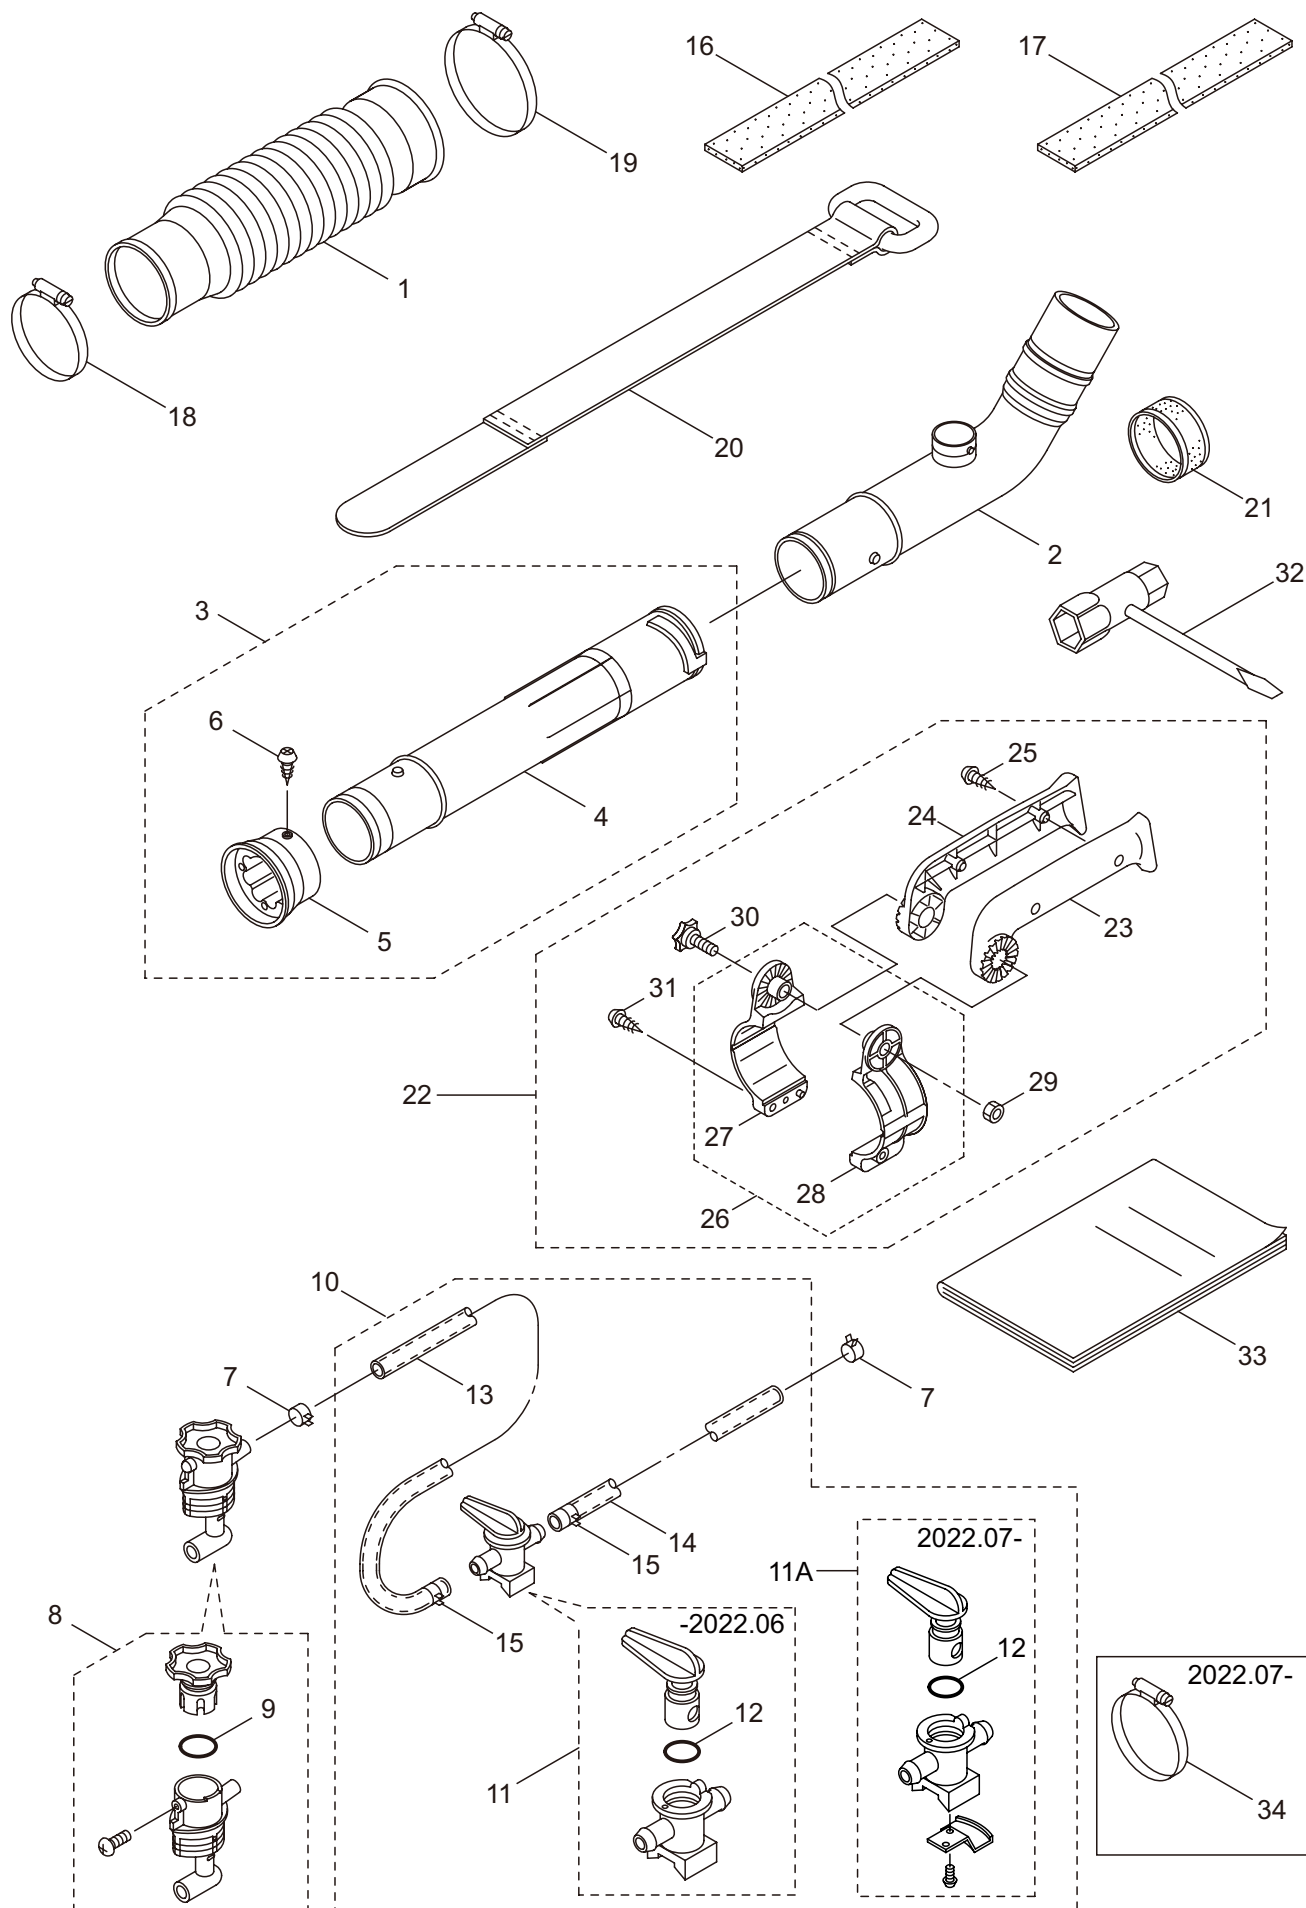

MM91-V
4. ACCESSORIES

Ref. No.	Part No.	Part Name	Q'ty	Remarks
4-1	107521	Flexible Pipe	1	
4-2	663126	Flexible Bent Pipe	1	
4-3	663813	Straight Pipe Ass'y	1	Incl.4-6
4-4	122400	Straight Pipe	1	510L
4-5	663363	Mist Nozzle Ass'y	1	
4-6	089833	Screw	2	M5x16
4-7	043972	Hose Band	2	
4-8	663130	Nozzle Ass'y	1	Incl.9
4-9	011691	O-Ring	1	P22A
4-11	663865	Mist Cock Ass'y	1	Incl.12 -2022.06
4-11A	101872	Mist Cock Ass'y	1	Incl.12 2022.07-
4-12	019285	O-Ring	1	P11
4-13	663866	Vinyl Hose	1	9x12x80
4-14	663867	Vinyl Hose	1	9x12x600
4-15	043972	Hose Band	2	
4-16	664032	Gasket	1	t3
4-17	664034	Gasket	1	t2
4-18	662580	Hose Band	1	
4-19	128148	Band	1	
4-20	127720	Band	1	
4-21	103211	Rubber Joint	1	
4-22	663113	Grip Ass'y	1	Incl.23-31
4-23	275974	Grip (A)	1	
4-24	275976	Grip (B)	1	
4-25	235679	Screw	2	
4-26	662407	Band Ass'y	1	Incl.27,28
4-27	662408	Band (A)	1	
4-28	662410	Band (B)	1	
4-29	127298	Nut	1	M6
4-30	276459	Knob Bolt	1	M6x40
4-31	130420	Tapping Screw	1	M5x25
4-32	662598	Box Spanner	1	
4-33	664026	Instruction Manual	1	MM91-V
4-34	244123	Hose Band	1