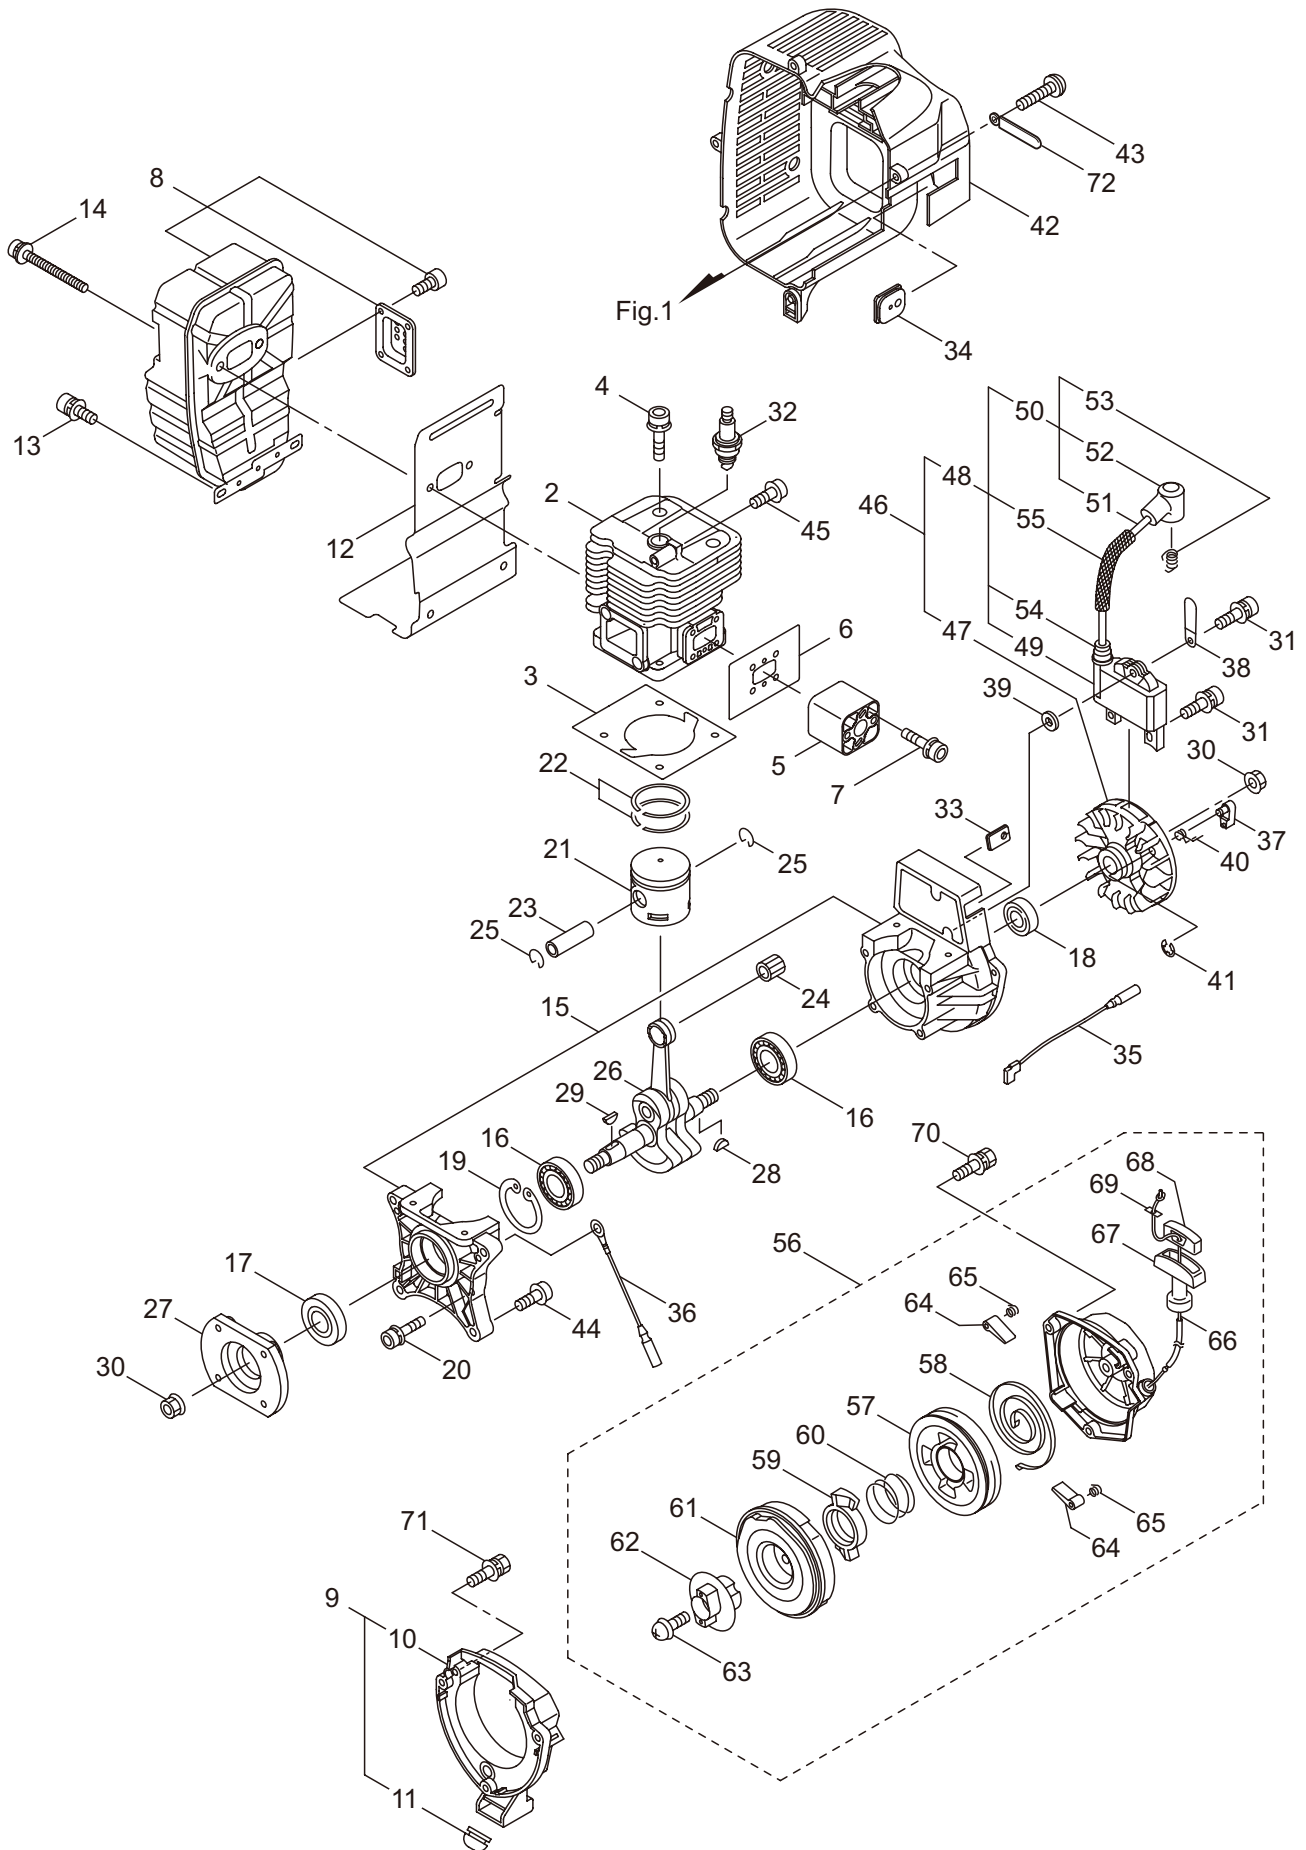

MM91-V

2. ENGINE (Cylinder, Crankcase)

Ref. No.	Part No.	Part Name	Q'ty	Remarks
2-46	246208	Magneto Ass'y	1	Incl.47-55
2-47	246209	Rotor/Fan	1	
2-48	279505	Ignition Coil Ass'y	1	Incl.49-55
2-49	246060	Coil	1	
2-50	246051	Spark Plug Wire Ass'y	1	Incl.51-53
2-51	246052	Spark Plug Wire	1	
2-52	283178	Plug Boot	1	
2-53	272805	Connector	1	
2-54	283271	Cap	1	
2-55	246053	Tube	1	
2-56	279023	Recoil Starter Ass'y	1	Incl.57-69
2-57	280994	Pulley	1	
2-58	280995	Spiral Spring	1	
2-59	280996	Pawl	1	
2-60	280997	Return Spring	1	
2-61	279366	Spring Comp	1	
2-62	280999	Plate	1	
2-63	281000	Set Screw	1	
2-64	281001	Pawl	2	
2-65	281002	Return Spring	2	
2-66	279862	Starter Rope	1	
2-67	262633	Starter Grip	1	
2-68	262981	Cap	1	
2-69	281005	Rope Stopper	1	
2-70	284985	Screw	3	M5x25
2-71	248474	Screw	3	M5x18
2-72	279636	Clamp	1	