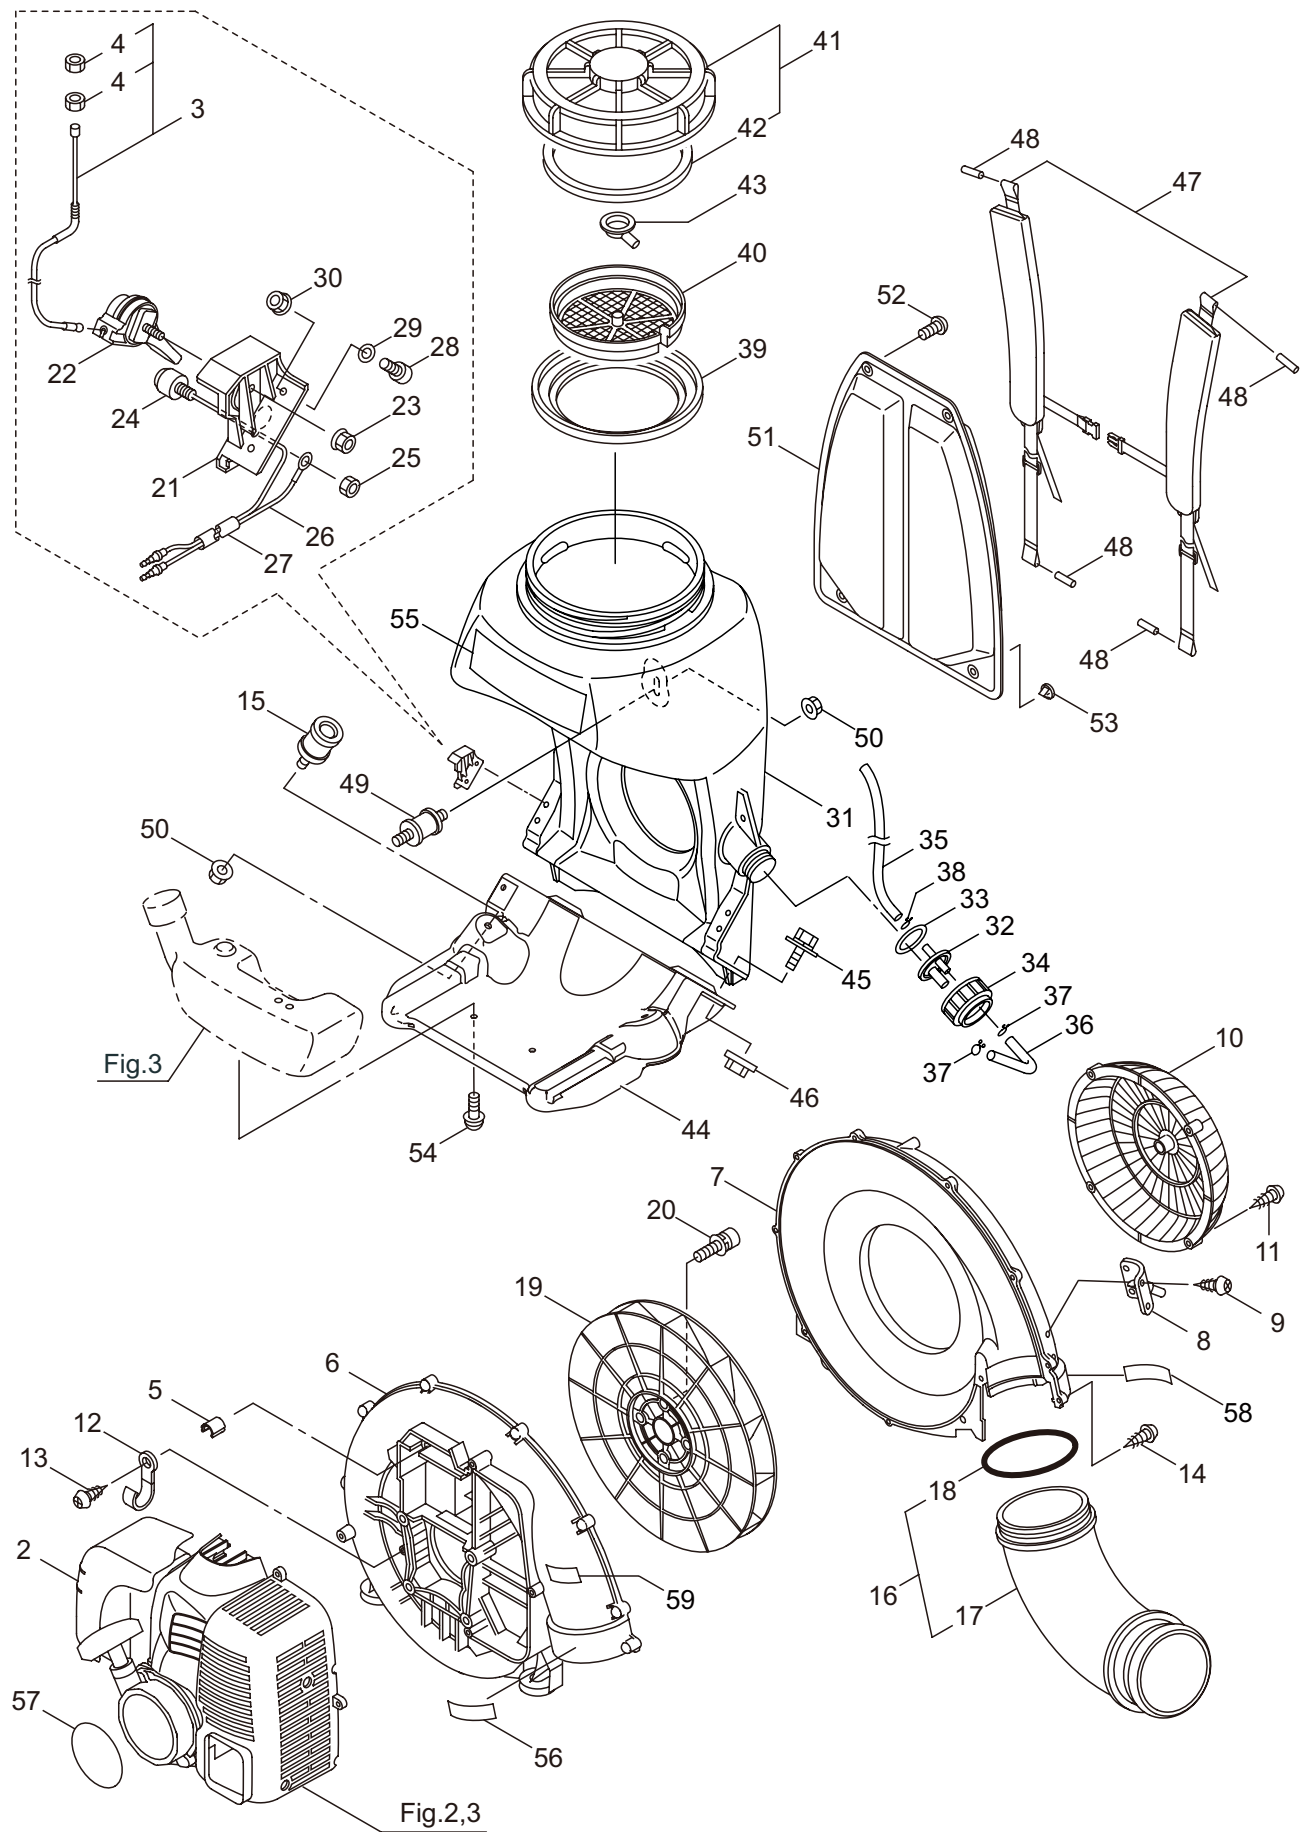

## CONTENTS

1. FRAME & BLOWER .....	1
2. ENGINE (Cylinder, Crankcase) .....	5
3. ENGINE (Carburetor, Fuel Tank) .....	9
4. ACCESSORIES .....	11

2023. 07.

P/N 525270-1

MM91-V

1. FRAME & BLOWER

Ref. No.	Part No.	Part Name	Q'ty	Remarks
1-1	352873	MM91-V	1	
1-2	248584	Engine	1	CE800D/05
1-3	663598	Throttle Wire	1	Incl.4
1-4	261878	Nut	2	M6
1-5	276361	Collar	1	
1-6	662402	Fan Case (E)	1	
1-7	662405	Fan Case (S)	1	
1-8	127797	Air Pass Plate	1	
1-9	126753	Screw	4	M4x14
1-10	125413	Cover	1	
1-11	127296	Screw	4	M5x10
1-12	109051	Clamp	1	
1-13	089806	Screw	1	M5x10
1-14	130420	Tapping Screw	11	M5x25
1-15	120615	Buffer	2	
1-16	661894	Elbow Pipe Ass'y	1	Incl.17,18
1-17	661895	Elbow Pipe	1	
1-18	275873	O-Ring	1	V95
1-19	275874	Fan	1	
1-20	275877	Cap Screw	4	M6X25
1-21	662575	Stay	1	
1-22	115148	Throttle Lever	1	
1-23	127226	Nut	1	M5
1-24	275414	Stop Switch Ass'y	1	
1-25	084003	Nut	1	M8x1
1-26	114896	Ground Wire	1	
1-27	114901	Vinyl Hose	1	8x9x220L
1-28	183421	Cap Screw	2	M5x16
1-29	127210	Washer	2	5.3x16xt1.6
1-30	107746	Nylon Nut	2	M5
1-31	663381	Chemical Tank	1	
1-32	127729	Joint	1	
1-33	108629	Packing	1	
1-34	127810	Cap	1	
1-35	127727	Hose	1	6x9x600L
1-36	127798	Hose	1	6x9x150L
1-37	112530	Hose Band	2	
1-38	125370	Hose Clamp	1	
1-39	101834	Cover	1	
1-40	131152	Strainer	1	
1-41	662542	Chemical Tank Cap	1	Incl.42
1-42	662545	Packing	1	
1-43	101915	Inner Cap	1	
1-44	125429	Backpack Frame B	1	
1-45	092582	Bolt	4	M6x20

MM91-V

1. FRAME & BLOWER

Ref. No.	Part No.	Part Name	Q'ty	Remarks
1-46	127228	Nut	4	M6
1-47	663159	Knapsack Band Ass'y	1	
1-48	660404	Rod	4	
1-49	100734	Buffer	1	30-M6x14
1-50	127228	Nut	3	M6
1-51	278020	Cushion Pad	1	
1-52	126758	Screw	2	M6x8
1-53	100749	Fastener	2	#7
1-54	125561	Screw	2	M5x14
1-55	663109	Label	1	MM91
1-56	266959	Label	1	Caution
1-57	663115	Label	1	CER800
1-58	664024	Label	1	79dB
1-59	285188	Label	1	