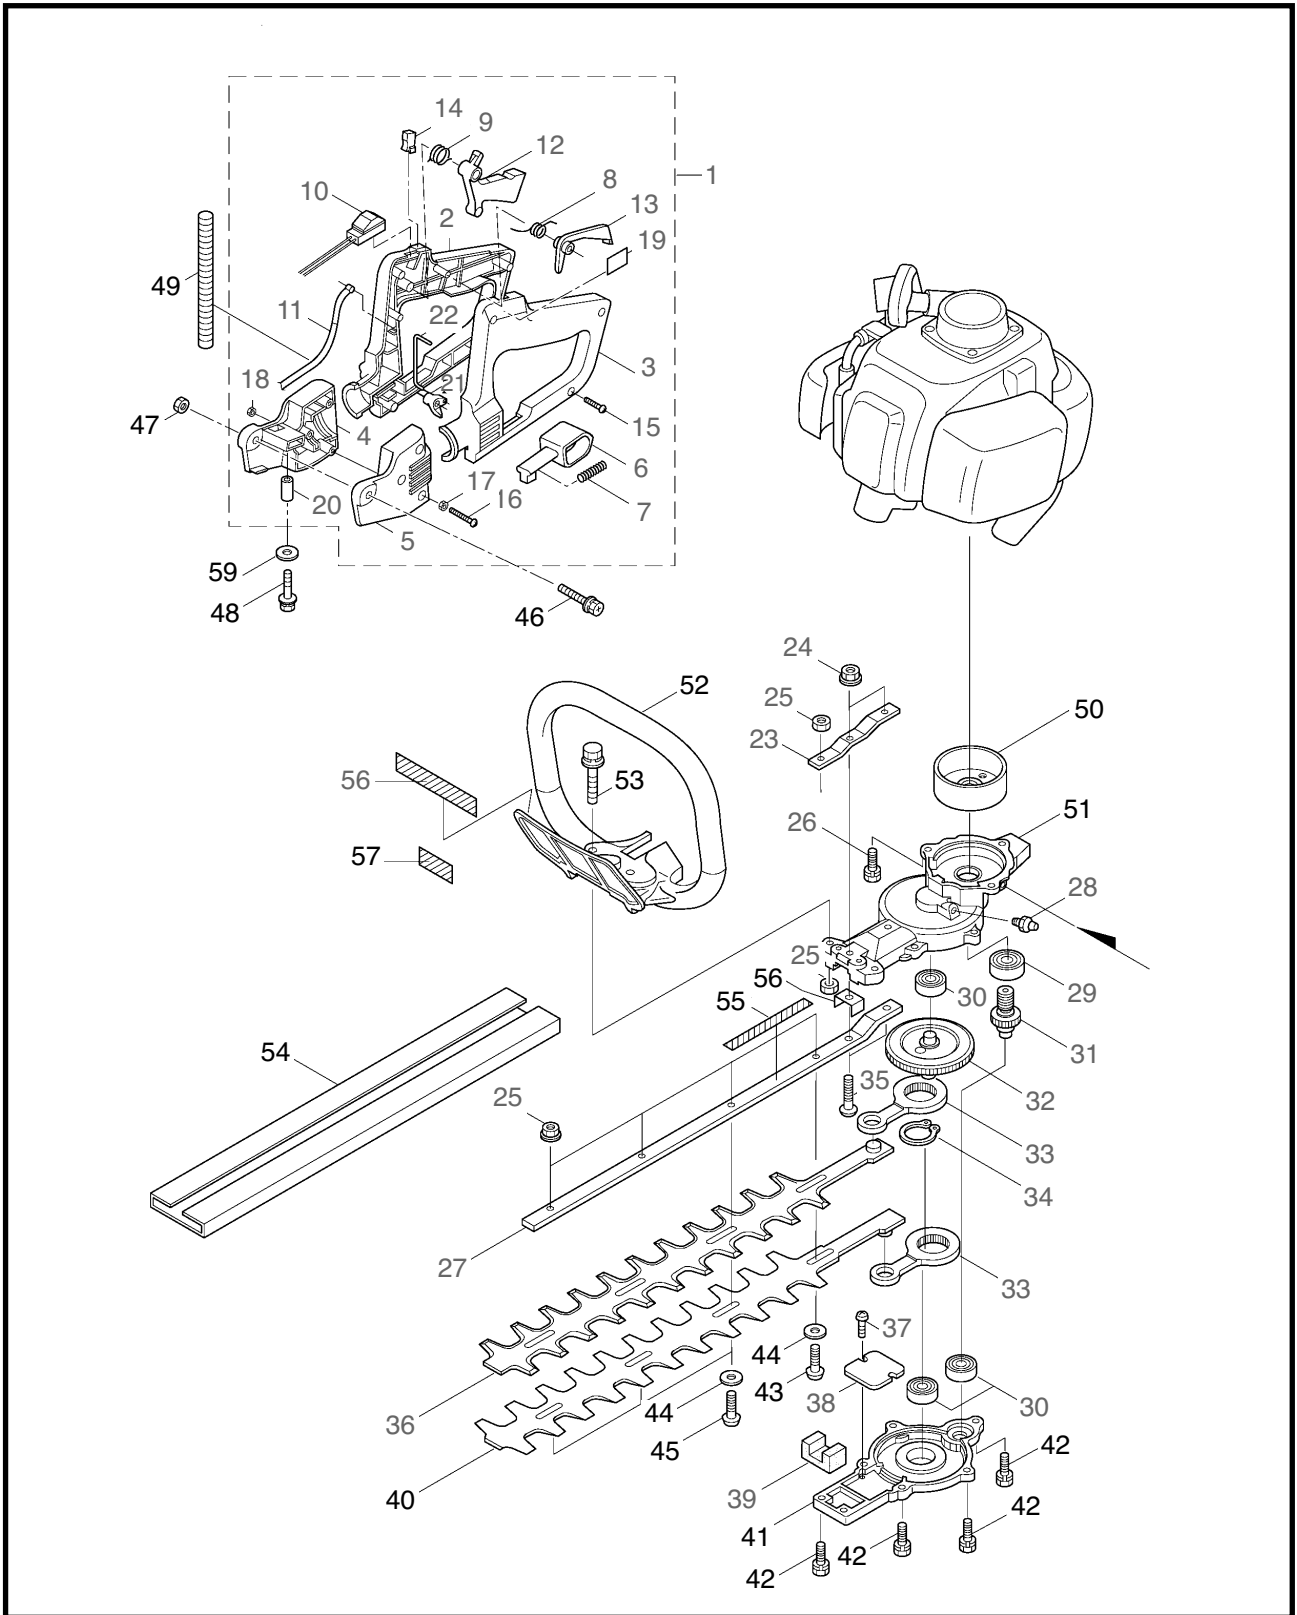

Maruyama. *E x t r a o r d i n a r y .*

2 ILLUSTRATED PARTS LIST
HT2321DLR

MAIN BODY

REF #	PART #	DESCRIPTION	Q'TY.	NOTES
1	270884	Rear Handle Ass'y	1	Incl.2-22
2	270468	Rear Handle (R)	1	
3	270469	Rear Handle (L)	1	
4	270397	Handle Stay (R)	1	
5	270398	Handle Stay (L)	1	
6	270470	Lock Lever	1	
7	270400	Spring	1	
8	270401	Spring	1	
9	270402	Spring	1	
10	270886	Switch,Stop	1	
11	270885	Cable Comp.	1	
12	270472	Lever	1	
13	270406	Stop Lever	1	
14	270618	Stopper	1	
15	270408	Screw	5	
16	270409	Screw	3	
17	270410	Washer	3	
18	081024	Nut	3	M4
19	270085	Label	1	
20	270424	Spacer	1	
21	270473	Lock Lever Stopper	1	
22	270474	Rod	1	
23	270759	Reinforcing Plate	1	
24	103549	Flange Nut	2	M5
25	290560	U-Nut	7	M6
26	270030	Bolt	2	M6x20
27	270056	Guide Plate	1	
28	991937	Grease Nipple	1	M6
29	580767	Bearing	1	#6001 2RS
30	270423	Bearing	3	
31	584666	Pinion	1	
32	591443	Crank Comp	1	
33	997282	Rod Ass'y	2	
34	580777	Snap Ring	1	#26
35	991931	Screw	2	M5x20
36	582446	Upper Blade	1	
37	991924	Screw	2	M3x5
38	991919	Plate,Rod Slide	1	
39	270758	Felt	1	

4 ILLUSTRATED PARTS LIST
HT2321DLR

MAIN BODY

REF #	PART #	DESCRIPTION	Q'TY.	NOTES
40	582428	Lower Blade	1	
41	270756	Lower Case	1	
42	580791	Bolt	7	M5x16
43	991912	Screw	1	
44	991913	Washer	5	
45	991914	Screw	4	
46	270420	Screw	1	
47	997253	Nut	1	M6
48	270120	Bolt	1	M6x40
49	270615	Tube	1	
50	270021	Drum	1	
51	270760	Upper Case	1	
52	582441	Front Handle	1	
53	270029	Bolt	2	M6x35
54	270071	Cover of Blade	1	
55	591450	Label	1	
56	591449	Label	1	
57	223925	Label	1	Grease up
58	270757	Plate	1	
59	270843	Washer	1	25x6xt1.6