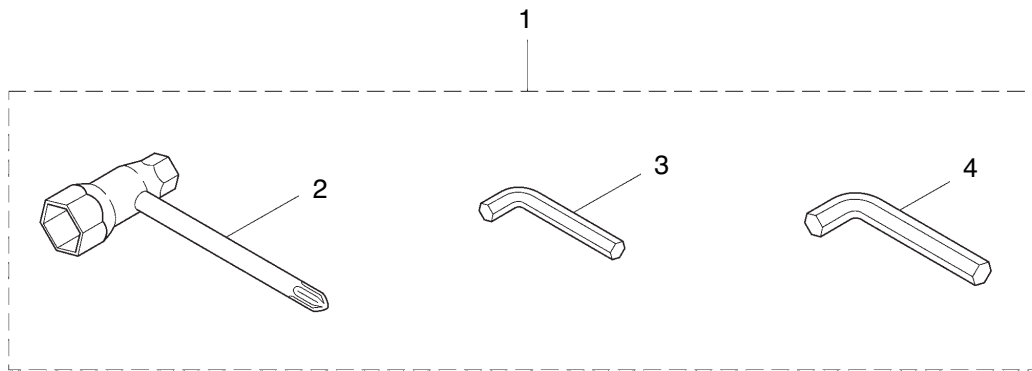

ACCESSORIES

REF #	PART #	DESCRIPTION	Q'TY.	NOTES
1	264606	Tool Set	1	Incl.2-4
2	264607	Box Spanner	1	10x19x(+)
3	219431	Wrench	1	3mm
4	219432	Wrench	1	4mm
5	271148	Owner's Manual	1