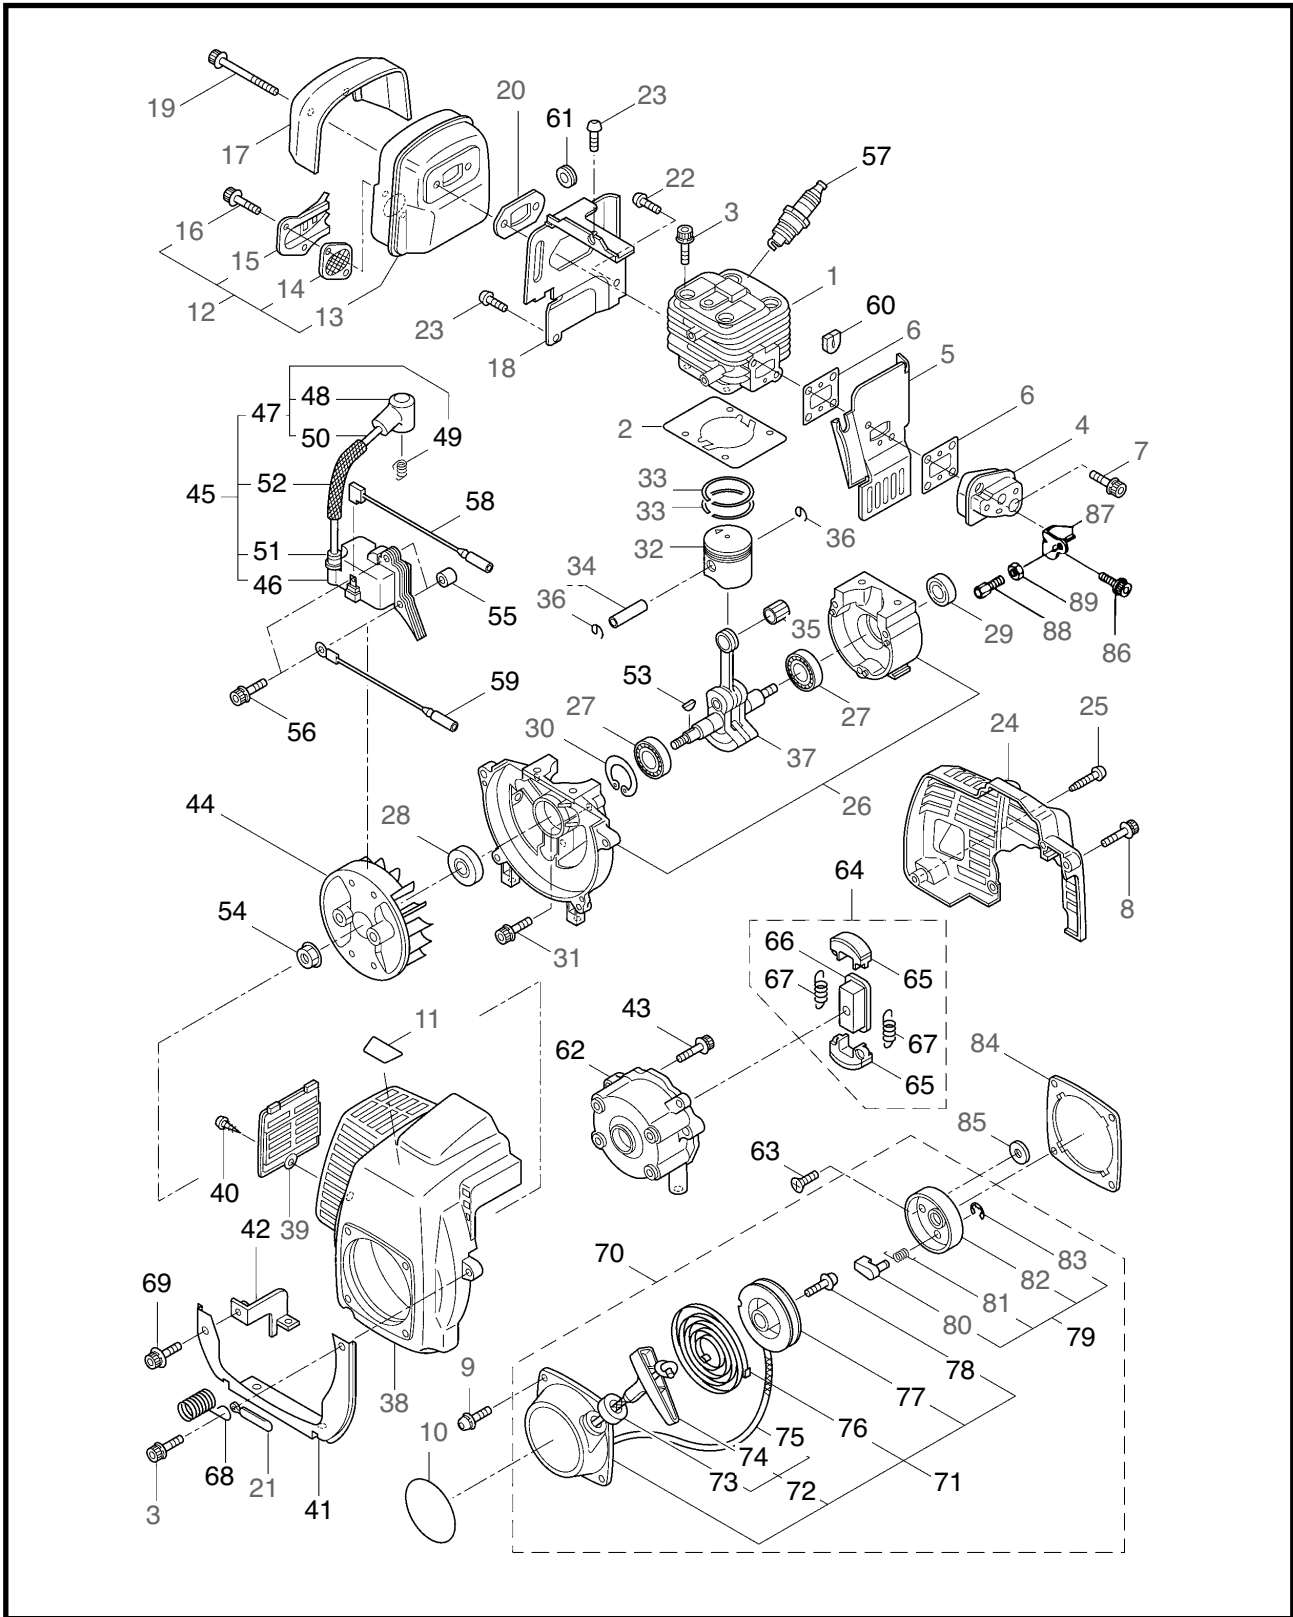

8 ILLUSTRATED PARTS LIST
HT2321DLR

ENGINE

REF #	PART #	DESCRIPTION	Q'TY.	NOTES
40	268390	Tapping Screw	1	4x14
41	268590	Plate	1	
42	268591	Stay	1	
43	261607	Cap Screw	4	M5x16
44	268039	Rotor/Fan	1	
45	268041	Ignition Coil Ass'y	1	Incl.46-52
46	268040	Coil	1	
47	268042	Spark Plug Wire Ass'y	1	Incl.48-50
48	261074	Plug Boot	1	
49	261075	Connector	1	
50	268043	Spark Plug Wire	1	
51	261072	Cap	1	
52	268584	Insulator	1	140L
53	261076	Woodruff Key	1	3x10
54	261417	Nut,Rotor	1	M8
55	268380	Spacer	2	
56	261256	Cap Screw	2	M4x25
57	261200	Spark Plug	1	NGK BPM6Y
58	261772	Lead	1	
59	268044	Lead	1	
60	261202	Grommet	1	
61	268036	Grommet	1	
62	268581	Clutch Case	1	
63	264535	Screw	2	M6x20
64	280404	Clutch Ass'y	1	Incl.65-67
65	280568	Clutch Shoe	2	(2)required
66	280569	Clutch Boss	1	
67	280570	Clamp Spring	2	(2)required
68	268592	Clamp	1	
69	268940	Screw	1	M5x18
70	268668	Recoil Starter Ass'y	1	Incl.71-83
71	268669	Starter Ass'y	1	Incl.72-78
72	268813	Rope Ass'y	1	Incl.73-75
73	268670	Damper	1	
74	267219	Starter Grip	1	
75	281817	Starter Rope	1	
76	261622	Spiral Spring	1	
77	261621	Pulley	1	
78	262922	Screw	1	
79	264085	Starter Pawl Ass'y	1	Incl.80-83