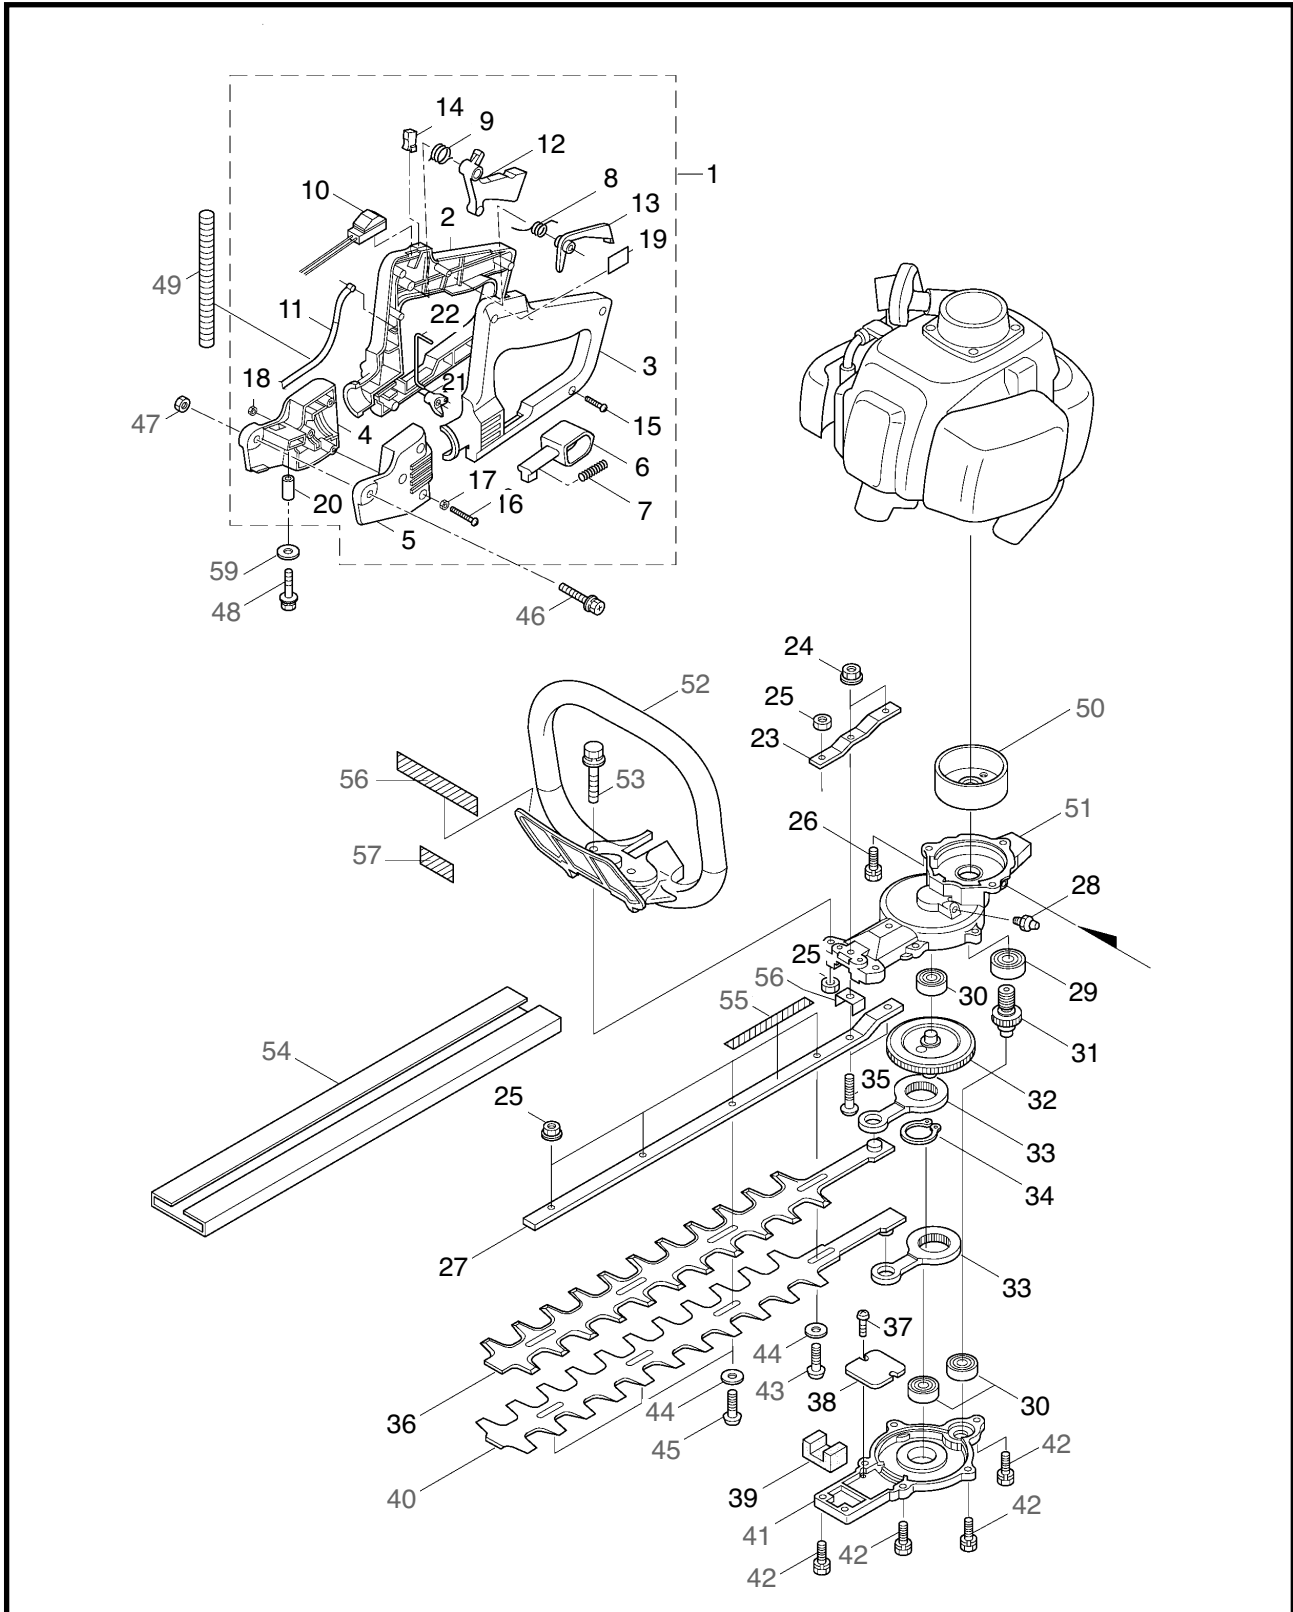

Maruyama. *E x t r a o r d i n a r y .*

2 ILLUSTRATED PARTS LIST
HT2321DLR

MAIN BODY

REF #	PART #	DESCRIPTION	Q'TY.	NOTES
1	270884	Rear Handle Ass'y	1	Incl.2-22
2	270468	Rear Handle (R)	1	
3	270469	Rear Handle (L)	1	
4	270397	Handle Stay (R)	1	
5	270398	Handle Stay (L)	1	
6	270470	Lock Lever	1	
7	270400	Spring	1	
8	270401	Spring	1	
9	270402	Spring	1	
10	270886	Switch,Stop	1	
11	270885	Cable Comp.	1	
12	270472	Lever	1	
13	270406	Stop Lever	1	
14	270618	Stopper	1	
15	270408	Screw	5	
16	270409	Screw	3	
17	270410	Washer	3	
18	081024	Nut	3	M4
19	270085	Label	1	
20	270424	Spacer	1	
21	270473	Lock Lever Stopper	1	
22	270474	Rod	1	
23	270759	Reinforcing Plate	1	
24	103549	Flange Nut	2	M5
25	290560	U-Nut	7	M6
26	270030	Bolt	2	M6x20
27	270056	Guide Plate	1	
28	991937	Grease Nipple	1	M6
29	580767	Bearing	1	#6001 2RS
30	270423	Bearing	3	
31	584666	Pinion	1	
32	591443	Crank Comp	1	
33	997282	Rod Ass'y	2	
34	580777	Snap Ring	1	#26
35	991931	Screw	2	M5x20
36	582446	Upper Blade	1	
37	991924	Screw	2	M3x5
38	991919	Plate,Rod Slide	1	
39	270758	Felt	1	

4 ILLUSTRATED PARTS LIST
HT2321DLR

MAIN BODY

REF #	PART #	DESCRIPTION	Q'TY.	NOTES
40	582428	Lower Blade	1	
41	270756	Lower Case	1	
42	580791	Bolt	7	M5x16
43	991912	Screw	1	
44	991913	Washer	5	
45	991914	Screw	4	
46	270420	Screw	1	
47	997253	Nut	1	M6
48	270120	Bolt	1	M6x40
49	270615	Tube	1	
50	270021	Drum	1	
51	270760	Upper Case	1	
52	582441	Front Handle	1	
53	270029	Bolt	2	M6x35
54	270071	Cover of Blade	1	
55	591450	Label	1	
56	591449	Label	1	
57	223925	Label	1	Grease up
58	270757	Plate	1	
59	270843	Washer	1	25x6xt1.6