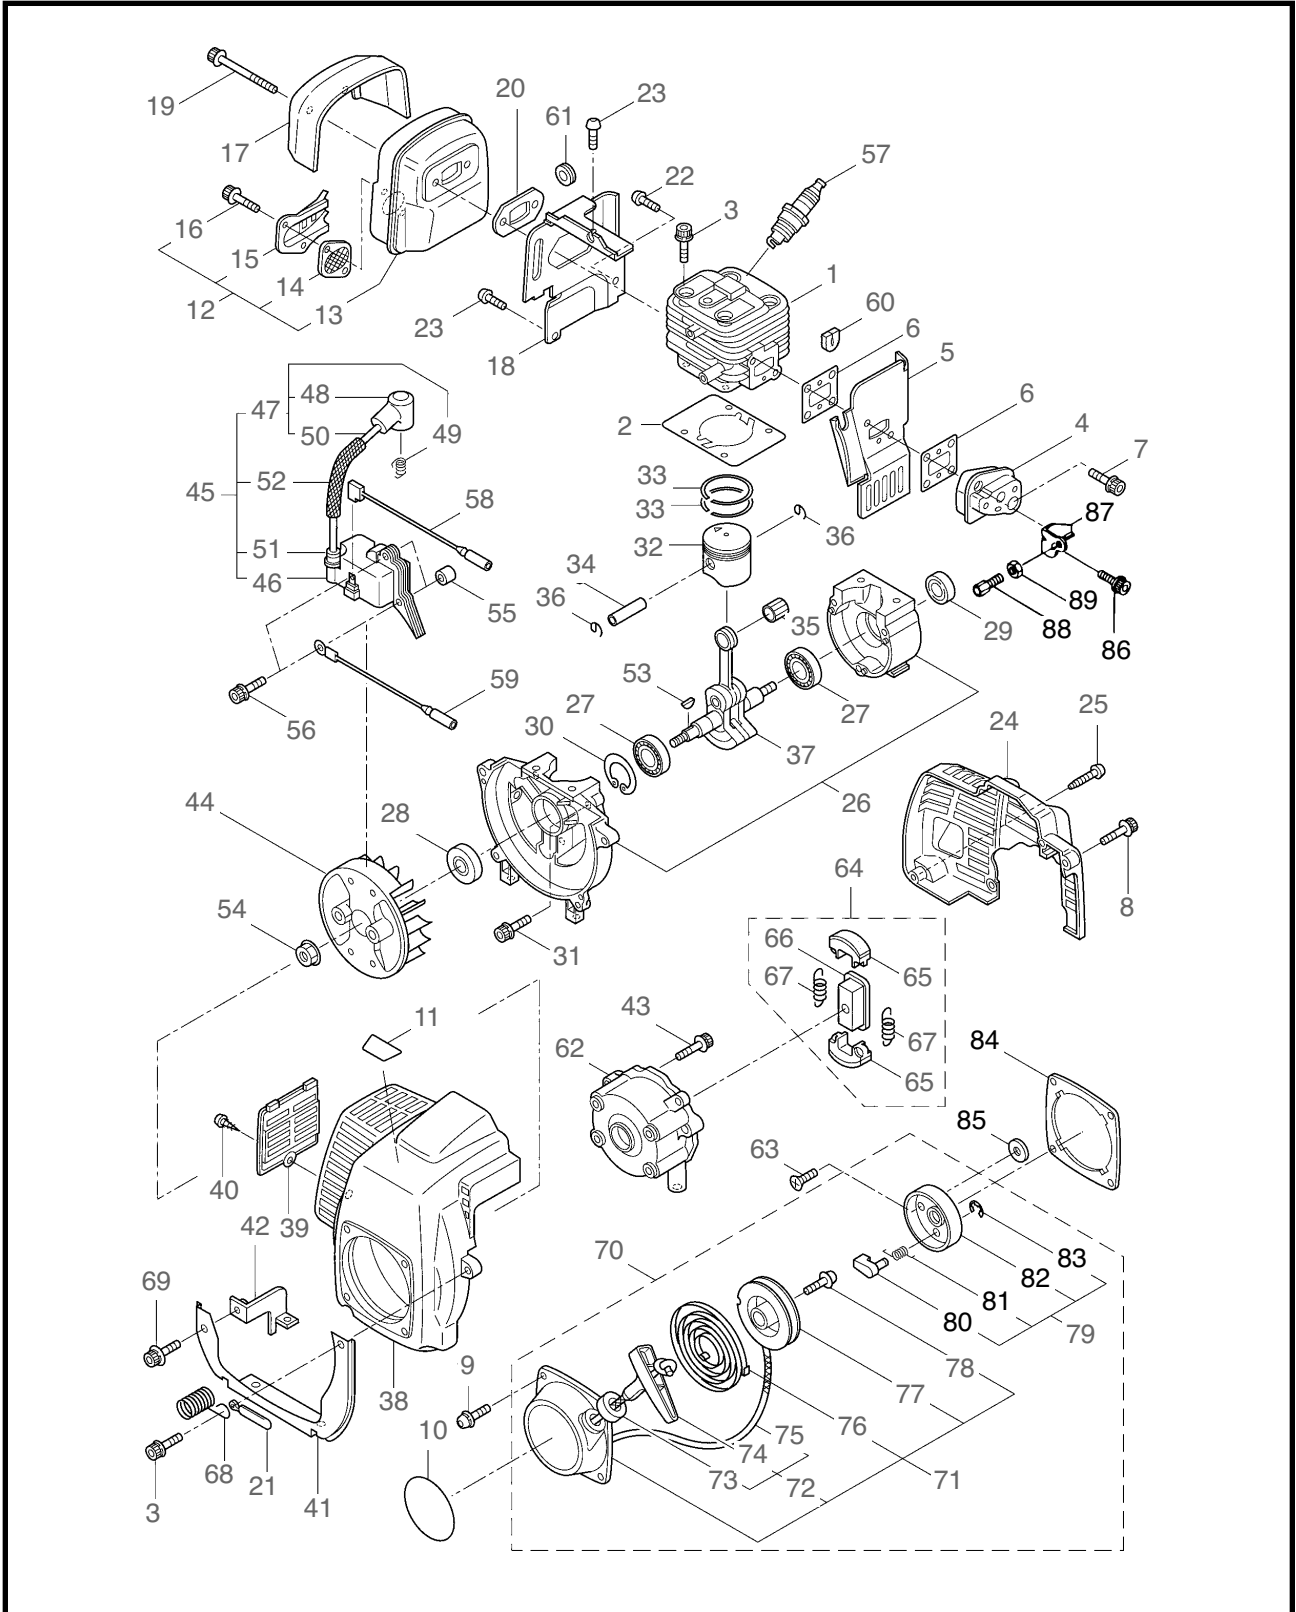

4 ILLUSTRATED PARTS LIST
HT2321DLR

MAIN BODY

REF #	PART #	DESCRIPTION	Q'TY.	NOTES
40	582428	Lower Blade	1	
41	270756	Lower Case	1	
42	580791	Bolt	7	M5x16
43	991912	Screw	1	
44	991913	Washer	5	
45	991914	Screw	4	
46	270420	Screw	1	
47	997253	Nut	1	M6
48	270120	Bolt	1	M6x40
49	270615	Tube	1	
50	270021	Drum	1	
51	270760	Upper Case	1	
52	582441	Front Handle	1	
53	270029	Bolt	2	M6x35
54	270071	Cover of Blade	1	
55	591450	Label	1	
56	591449	Label	1	
57	223925	Label	1	Grease up
58	270757	Plate	1	
59	270843	Washer	1	25x6xt1.6

8 ILLUSTRATED PARTS LIST
HT2321DLR

ENGINE

REF #	PART #	DESCRIPTION	Q'TY.	NOTES
40	268390	Tapping Screw	1	4x14
41	268590	Plate	1	
42	268591	Stay	1	
43	261607	Cap Screw	4	M5x16
44	268039	Rotor/Fan	1	
45	268041	Ignition Coil Ass'y	1	Incl.46-52
46	268040	Coil	1	
47	268042	Spark Plug Wire Ass'y	1	Incl.48-50
48	261074	Plug Boot	1	
49	261075	Connector	1	
50	268043	Spark Plug Wire	1	
51	261072	Cap	1	
52	268584	Insulator	1	140L
53	261076	Woodruff Key	1	3x10
54	261417	Nut,Rotor	1	M8
55	268380	Spacer	2	
56	261256	Cap Screw	2	M4x25
57	261200	Spark Plug	1	NGK BPM6Y
58	261772	Lead	1	
59	268044	Lead	1	
60	261202	Grommet	1	
61	268036	Grommet	1	
62	268581	Clutch Case	1	
63	264535	Screw	2	M6x20
64	280404	Clutch Ass'y	1	Incl.65-67
65	280568	Clutch Shoe	2	(2)required
66	280569	Clutch Boss	1	
67	280570	Clamp Spring	2	(2)required
68	268592	Clamp	1	
69	268940	Screw	1	M5x18
70	268668	Recoil Starter Ass'y	1	Incl.71-83
71	268669	Starter Ass'y	1	Incl.72-78
72	268813	Rope Ass'y	1	Incl.73-75
73	268670	Damper	1	
74	267219	Starter Grip	1	
75	281817	Starter Rope	1	
76	261622	Spiral Spring	1	
77	261621	Pulley	1	
78	262922	Screw	1	
79	264085	Starter Pawl Ass'y	1	Incl.80-83

10 ILLUSTRATED PARTS LIST
HT2321DLR

ENGINE

REF #	PART #	DESCRIPTION	Q'TY.	NOTES
80	261630	Pawl	1	
81	261631	Return Spring	1	
82	264086	Pawl Case	1	
83	20299	E-Ring	1	#4
84	268671	Plate	1	
85	261189	Washer	2	6x16.5xt1.2
86	265925	Cap Screw	1	M5x25
87	268593	Stay	1	
88	264736	Adapter	1	
89	261878	Nut	1	