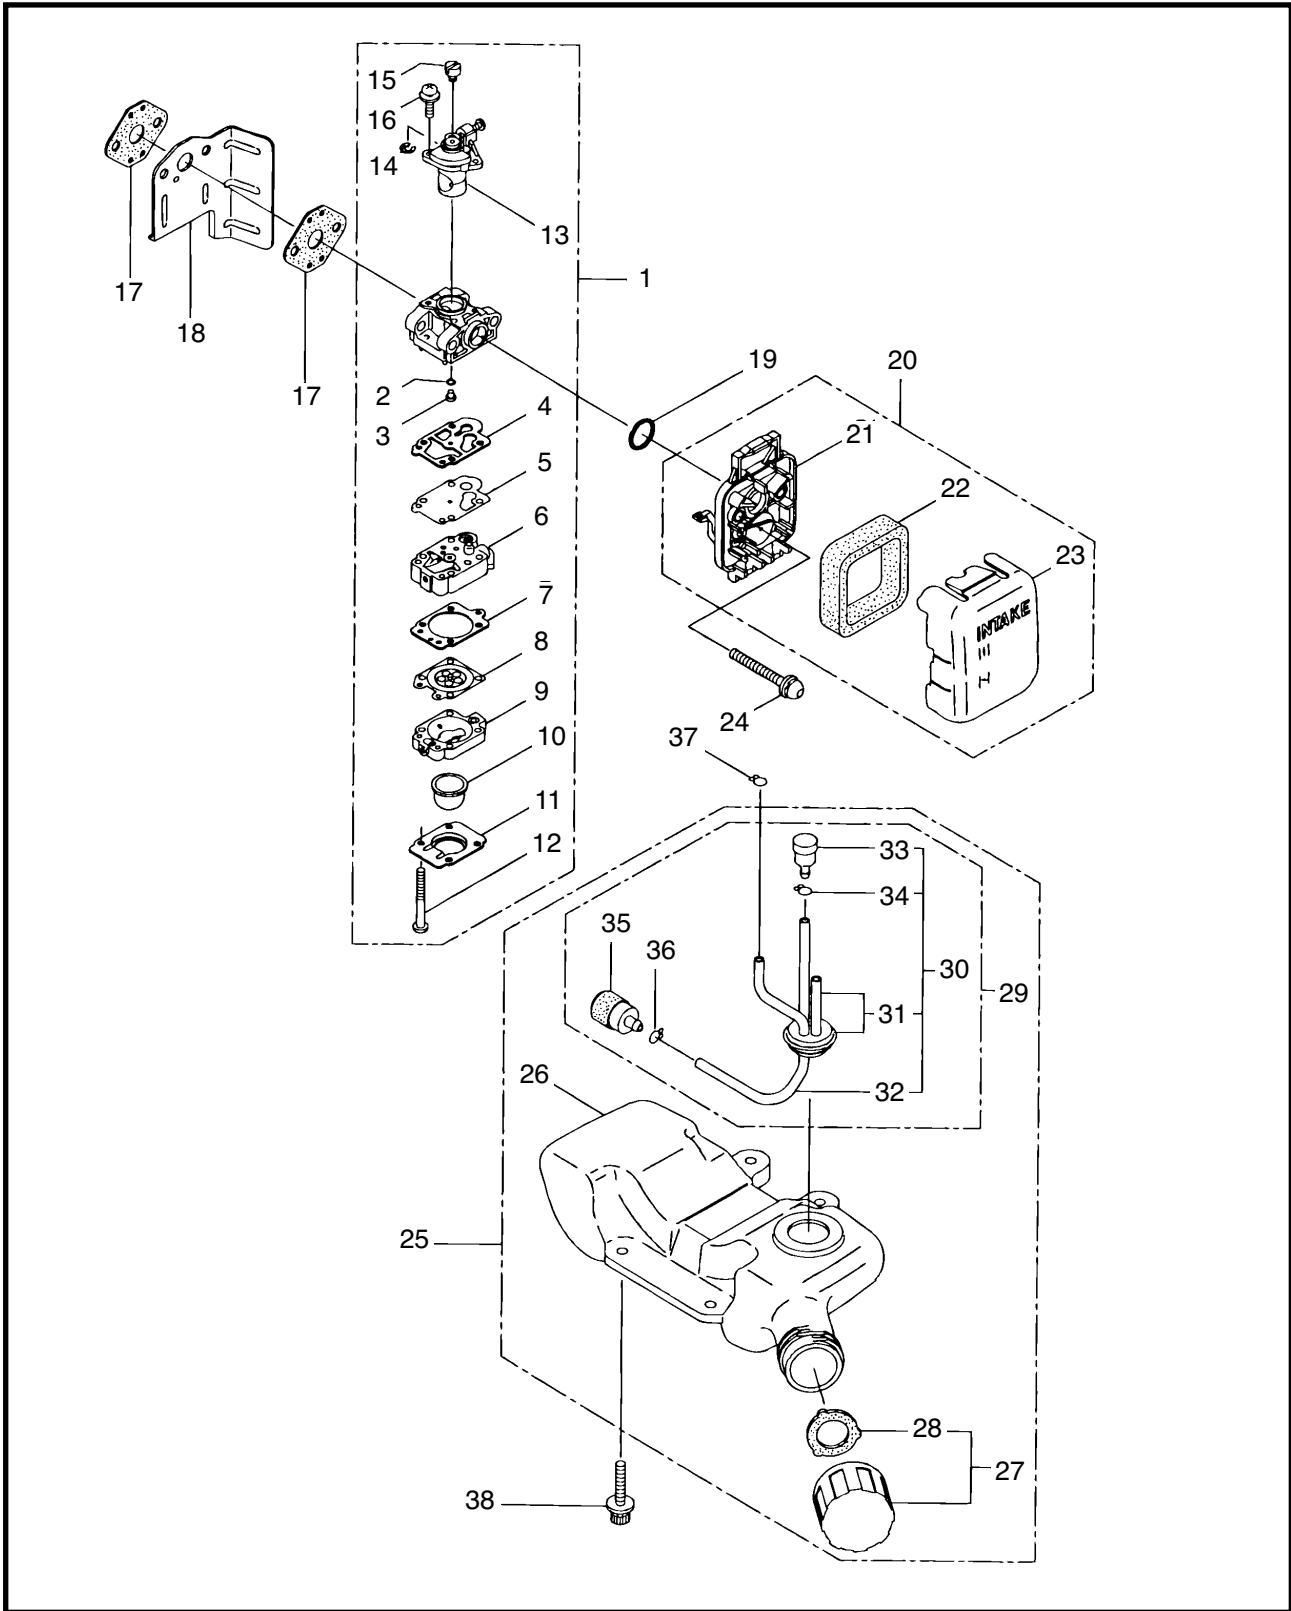

CARBURETOR

REF #	PART #	DESCRIPTION	Q'TY.	NOTES
1	268680	Carburetor Ass'y	1	Incl.2-16
2	261871	O-Ring	1	
3	268953	Main Jet	1	#34.5
4	262995	Gasket	1	
5	262994	Diaphragm,Fuel Pump	1	
6	268499	Pump Body	1	
7	262993	Gasket	1	
8	268501	Diaphragm,Metering	1	
9	262991	Purge Body	1	
10	261874	Primer Bulb	1	
11	262992	Cover Plate	1	
12	262996	Screw	4	
13	264681	Throttle Valve Ass'y	1	
14	261876	E-Ring	1	
15	261658	Swivel	1	
16	264682	Screw	2	
17	261864	Gasket	2	
18	268951	Baffle Plate	1	
19	264691	O-Ring	1	
20	266420	Cleaner Ass'y	1	Incl.21-23
21	266433	Housing	1	
22	264695	Filter	1	
23	264709	Cover	1	
24	264016	Cap Screw	2	M5x60
25	268683	Fuel Tank Ass'y	1	Incl.26-36
26	268579	Fuel Tank	1	
27	261584	Fuel Tank Cap Ass'y	1	Incl.28
28	261105	Gasket	1	
29	268062	Fuel Pipe Pick-up Ass'y	1	Incl.30-36
30	268185	Fuel Pipe Ass'y	1	Incl.31-34
31	268497	Fuel Pipe & Grommet	1	
32	262649	Fuel Pipe	1	
33	261590	Breather	1	
34	261117	Clip	1	
35	264653	Filter Ass'y	1	
36	261117	Clip	1	
37	261117	Clip	1	
38	268940	Screw	4	M5x18