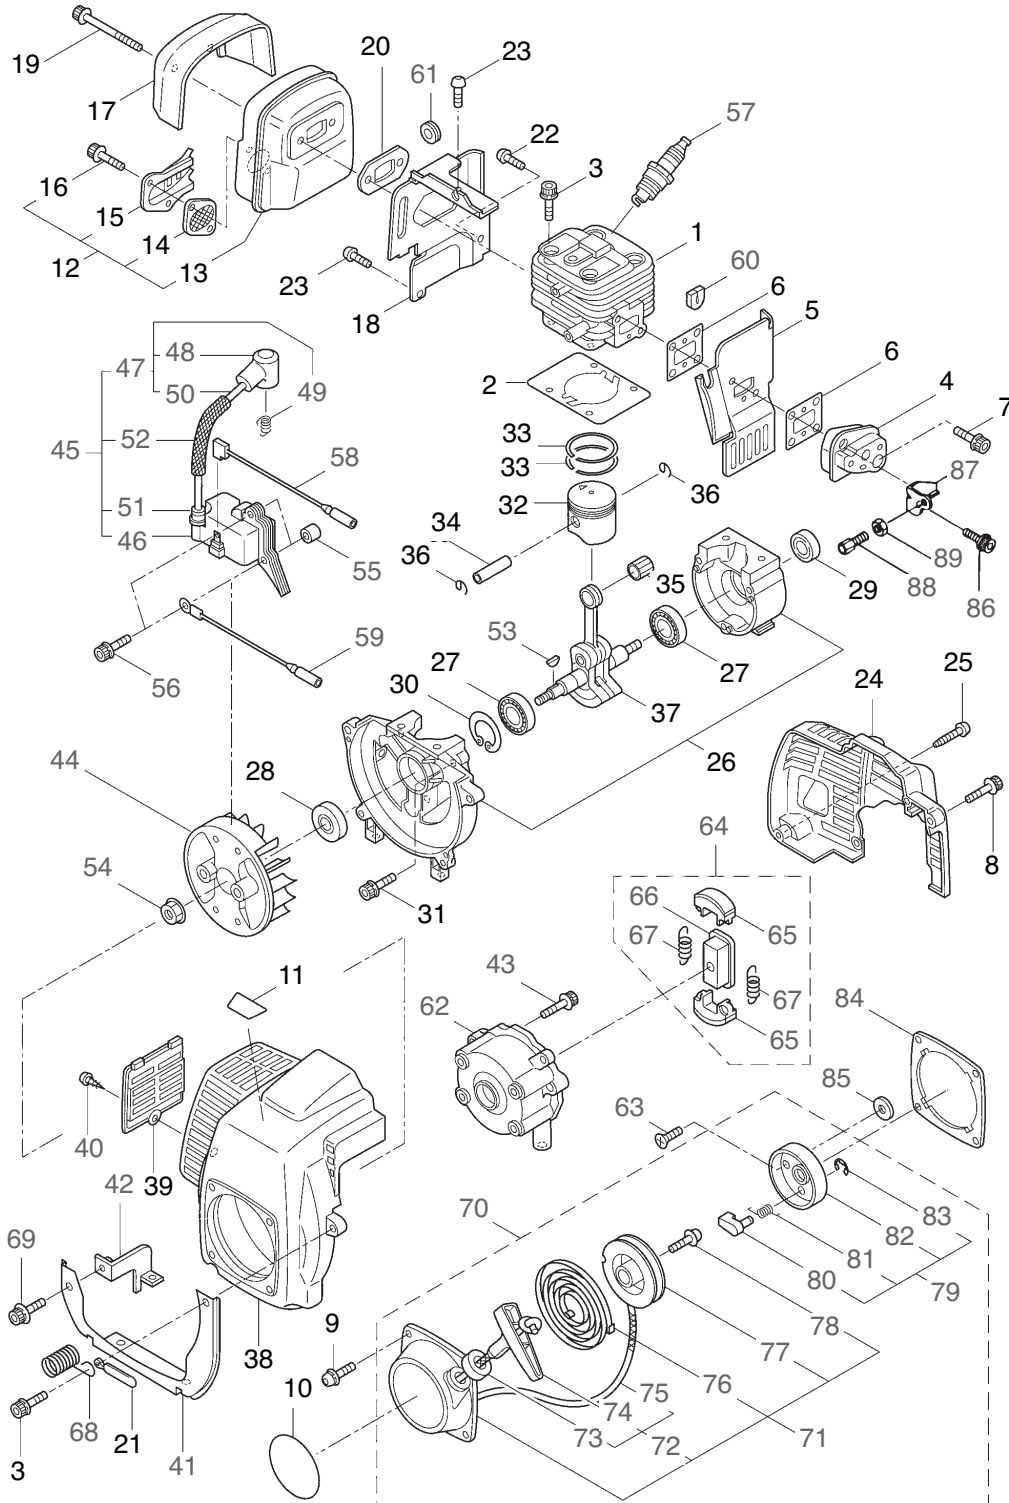

4 ILLUSTRATED PARTS LIST
HT2321DLR

MAIN BODY

REF #	PART #	DESCRIPTION	Q'TY.	NOTES
40	582428	Lower Blade	1	
41	270756	Lower Case	1	
42	580791	Bolt	7	M5x16
43	991912	Screw	1	
44	991913	Washer	5	
45	991914	Screw	4	
46	270420	Screw	1	
47	997253	Nut	1	M6
48	270120	Bolt	1	M6x40
49	270615	Tube	1	
50	270021	Drum	1	
51	270760	Upper Case	1	
52	582441	Front Handle	1	
53	270029	Bolt	2	M6x35
54	270071	Cover of Blade	1	
55	591450	Label	1	
56	591449	Label	1	
57	223925	Label	1	Grease up
58	270757	Plate	1	
59	270843	Washer	1	25x6xt1.6

6 ILLUSTRATED PARTS LIST
HT2321DLR

ENGINE

Ref #	Part #	Description	Q'ty.	Notes
1	282165	Cylinder	1	
2	282339	Gasket	1	
3	261250	Cap Screw	8	M5x20
4	267924	Insulator	1	New gasket required
5	268014	Air Duct	1	
6	261171	Gasket	2	
7	265924	Cap Screw	1	M5x25
8	265107	Cap Screw	2	M4x10
9	264807	Cap Screw	4	M5x16
10	282815	Label	1	
11	282558	Label	1	
12	268016	Muffler Ass'y	1	Incl.13-16
13	268017	Muffler	1	
14	267056	Spark Arrester	1	
15	268171	Muffler Tail	1	
16	265107	Cap Screw	2	M4x10
17	268461	Holder	1	
18	268020	Plate	1	
19	266402	Cap Screw	2	M5x55
20	268019	Gasket	1	
21	264588	Clamp	1	
22	265107	Cap Screw	1	M4x10
23	268195	Cap Screw	2	M5x10
24	268580	Cylinder Cover	1	
25	266000	Tapping Screw	2	
26	268576	Crankcase	1	
27	280488	Bearing	2	PPL 6001
28	261492	Oil Seal	1	ISCD12287
29	261386	Oil Seal	1	ISCD12227
30	055185	Snap Ring	1	#28
31	261246	Cap Screw	3	M5x25
32	268032	Piston	1	
33	282177	Piston Ring	2	
34	261036	Piston Pin	1	
35	263957	Bearing, Needle	1	KTV81112EG01 B2
36	261576	Clip, Piston	2	
37	268585	Crankshaft/Conn.Rod Ass'y	1	
38	268474	Fan Cover	1	
39	268388	Cover	1	

10 ILLUSTRATED PARTS LIST
HT2321DLR

ENGINE

REF #	PART #	DESCRIPTION	Q'TY.	NOTES
80	261630	Pawl	1	
81	261631	Return Spring	1	
82	264086	Pawl Case	1	
83	20299	E-Ring	1	#4
84	268671	Plate	1	
85	261189	Washer	2	6x16.5xt1.2
86	265925	Cap Screw	1	M5x25
87	268593	Stay	1	
88	264736	Adapter	1	
89	261878	Nut	1	