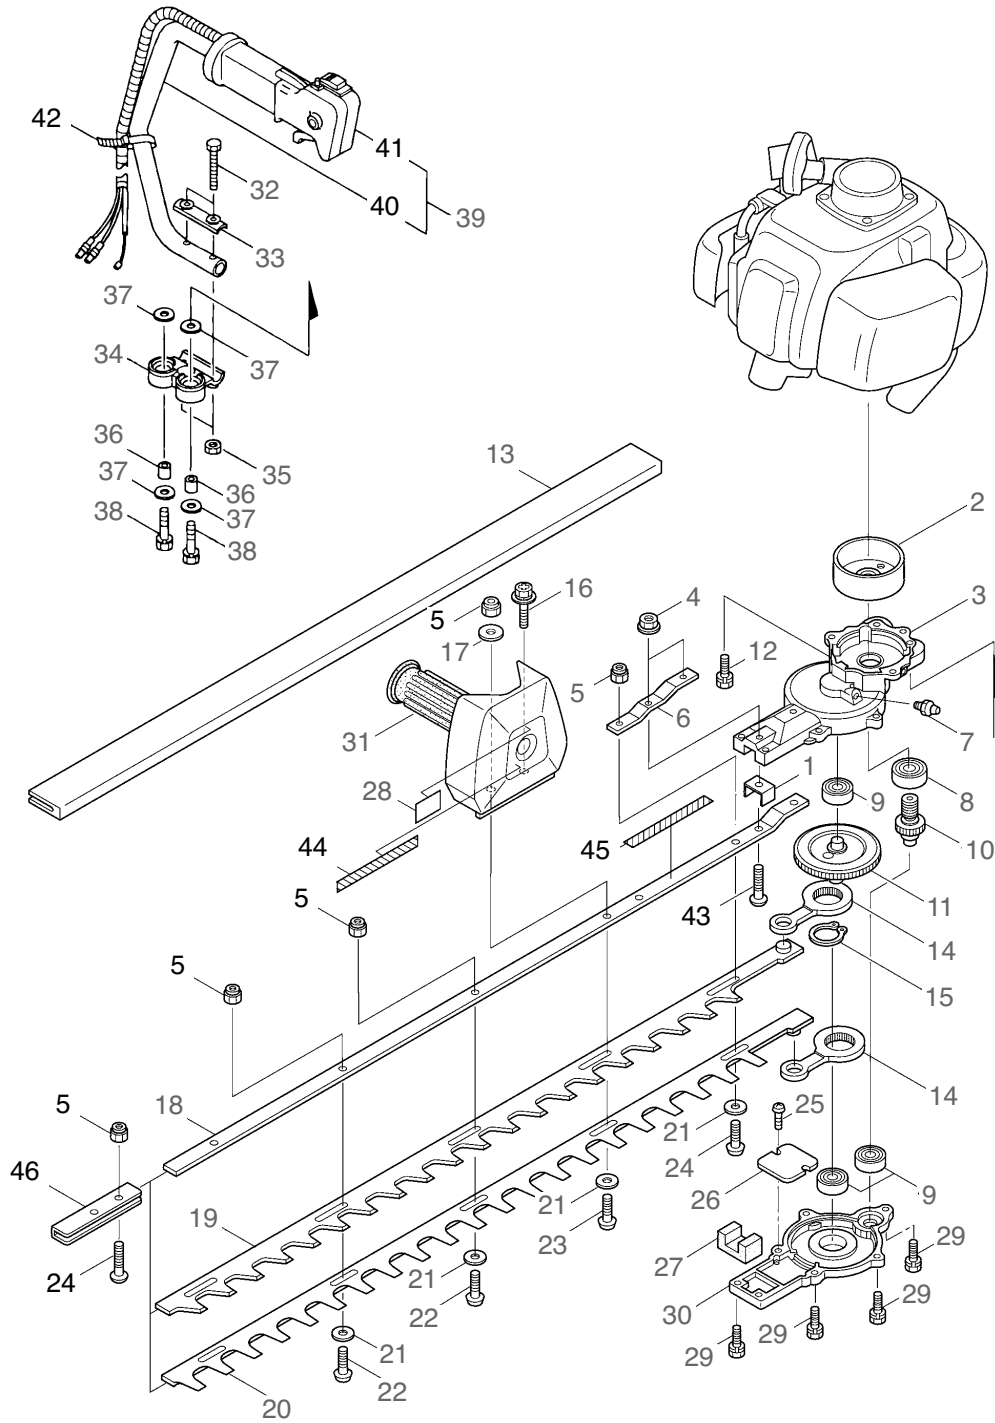

Maruyama. *E x t r a o r d i n a r y .*

2 ILLUSTRATED PARTS LIST
HT2321

MAIN BODY

REF #	PART #	DESCRIPTION	Q'TY.	NOTES
1	270757	Plate	1	
2	270021	Drum	1	
3	270755	Upper Case	1	
4	997244	Flange Nut	2	M5
5	103549	U-Nut	5	M6
6	270759	Reinforcing Plate	1	
7	991937	Grease Nipple	1	M6
8	580767	Bearing	1	#6001 2RS
9	270423	Bearing	3	
10	584666	Pinion	1	
11	591443	Crank Comp	1	
12	270030	Bolt	3	M6x20
13	270070	Cover of Blade	1	
14	997282	Rod Ass'y	2	
15	580777	Snap Ring	1	#26
16	270121	Bolt	1	M6x18
17	991964	Washer	1	
18	577131	Guide Plate	1	
19	991916	Upper Blade	1	
20	991917	Lower Blade	1	
21	991913	Washer	4	
22	991914	Screw	2	
23	991918	Screw	1	
24	991912	Screw	2	
25	991924	Screw	2	M3x5
26	991919	Plate,Rod Slide	1	
27	270758	Felt	1	
28	223925	Label	1	Grease up
29	580791	Bolt	7	M5x16
30	270756	Lower Case	1	
31	591463	Right Handle Ass'y	1	Include Grip
32	580796	Bolt	2	M5x30
33	577133	Handle Fitting	1	
34	577136	Handle Bracket	1	
35	991938	Nut	2	M5
36	270028	Collar	2	
37	270027	Washer	4	6x22xt2.3
38	270031	Bolt	2	M6x25
39	270602	Left Handle Ass'y	1	Incl. 40,41

4 ILLUSTRATED PARTS LIST
HT2321

MAIN BODY

REF #	PART #	DESCRIPTION	Q'TY.	NOTES
40	270603	Left Handle	1	
41	270604	Throttle Trigger Ass'y	1	
42	580808	Band	1	
43	991931	Screw	2	M5x20
44	591449	Label	1	
45	591450	Label	1	
46	991911	Plate	1	