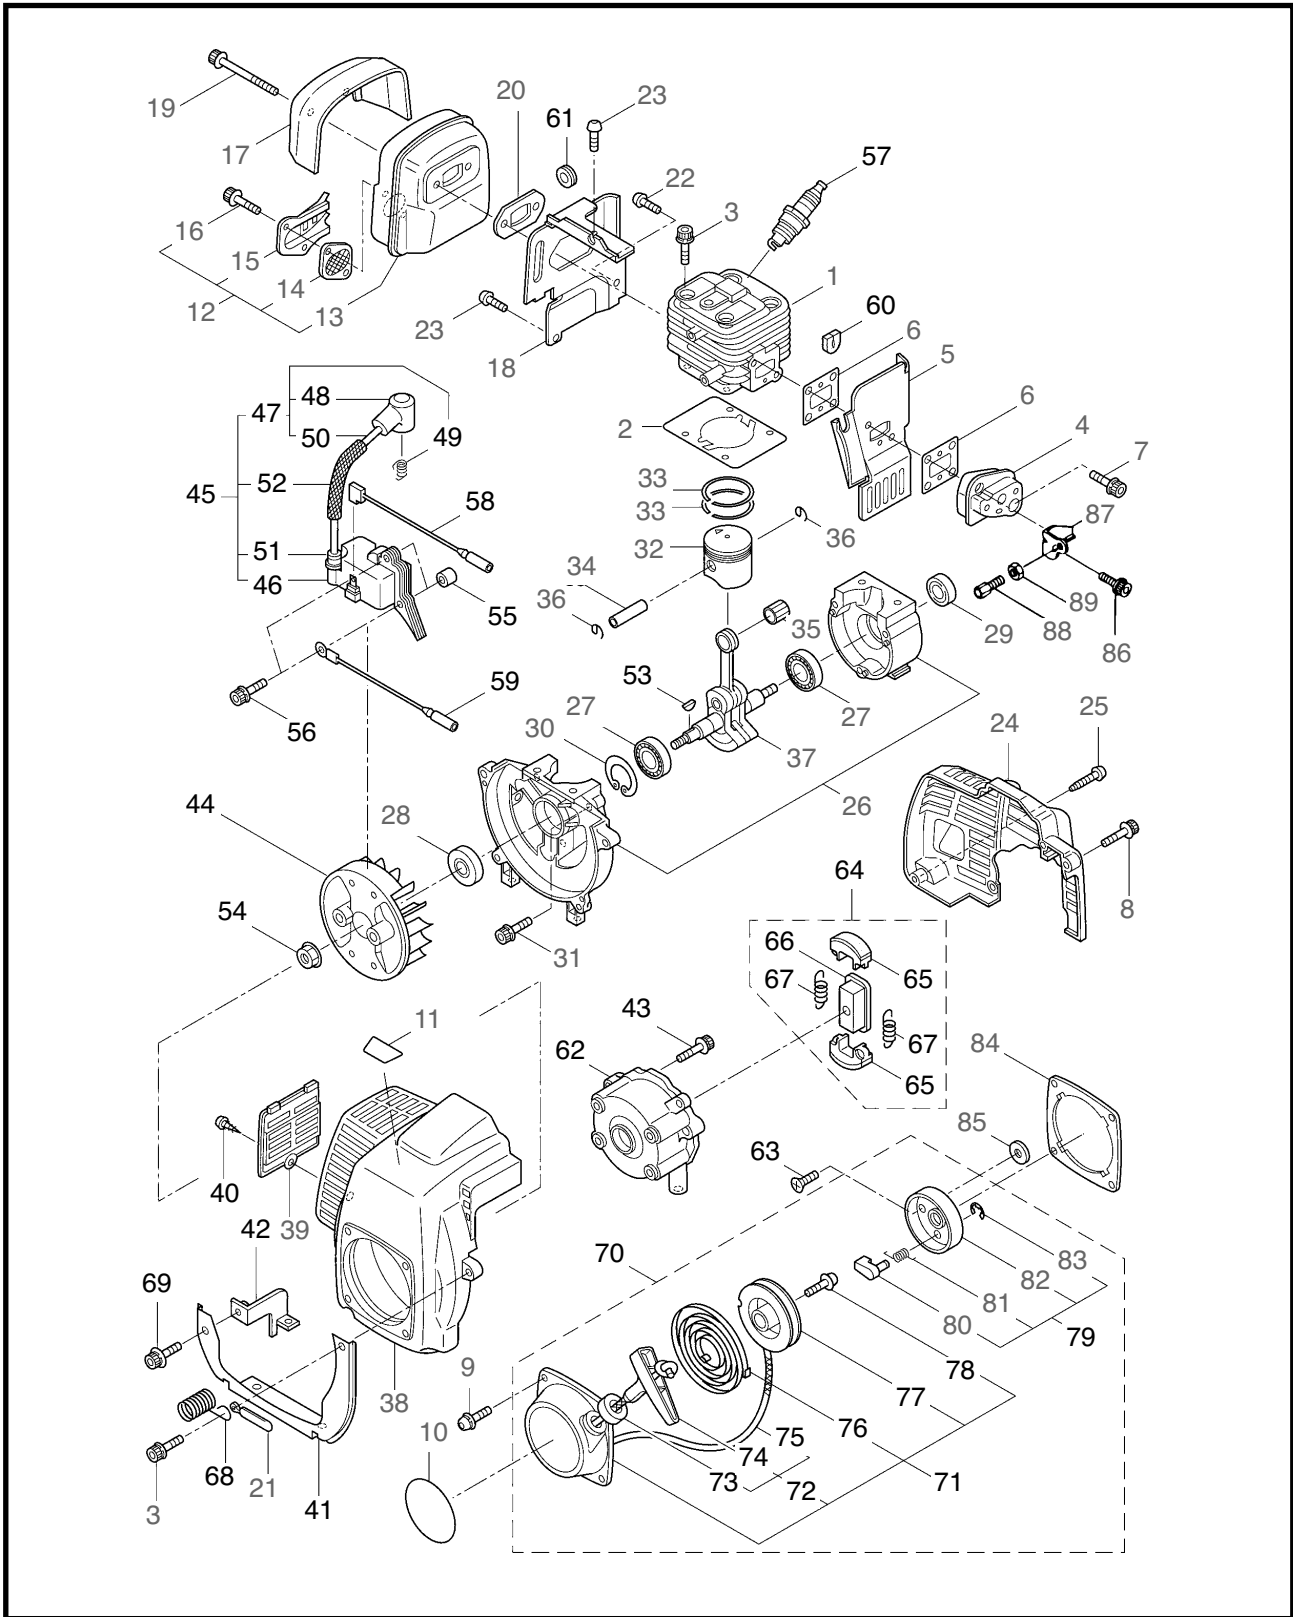

8 ILLUSTRATED PARTS LIST
HT2321

ENGINE

REF #	PART #	DESCRIPTION	Q'TY.	NOTES
40	268390	Tapping Screw	1	4x14
41	268590	Plate	1	
42	268591	Stay	1	
43	261607	Cap Screw	4	M5x16
44	268039	Rotor/Fan	1	
45	268041	Ignition Coil Ass'y	1	Incl.46-52
46	268040	Coil	1	
47	268042	Spark Plug Wire Ass'y	1	Incl.48-50
48	261074	Plug Boot	1	
49	261075	Connector	1	
50	268043	Spark Plug Wire	1	
51	261072	Cap	1	
52	268584	Insulator	1	140L
53	261076	Woodruff Key	1	3x10
54	261417	Nut,Rotor	1	M8
55	268380	Spacer	2	
56	261256	Cap Screw	2	M4x25
57	261200	Spark Plug	1	NGK BPM6Y
58	261772	Lead	1	
59	268044	Lead	1	
60	261202	Grommet	1	
61	268036	Grommet	1	
62	268581	Clutch Case	1	
63	264535	Screw	2	M6x20
64	280404	Clutch Ass'y	1	Incl.65-67
65	280568	Clutch Shoe	2	(2)required
66	280569	Clutch Boss	1	
67	280570	Clamp Spring	2	(2)required
68	268592	Clamp	1	
69	268940	Screw	1	M5x18
70	268668	Recoil Starter Ass'y	1	Incl.71-83
71	268669	Starter Ass'y	1	Incl.72-78
72	268813	Rope Ass'y	1	Incl.73-75
73	268670	Damper	1	
74	267219	Starter Grip	1	
75	281817	Starter Rope	1	
76	261622	Spiral Spring	1	
77	261621	Pulley	1	
78	262922	Screw	1	
79	264085	Starter Pawl Ass'y	1	Incl.80-83