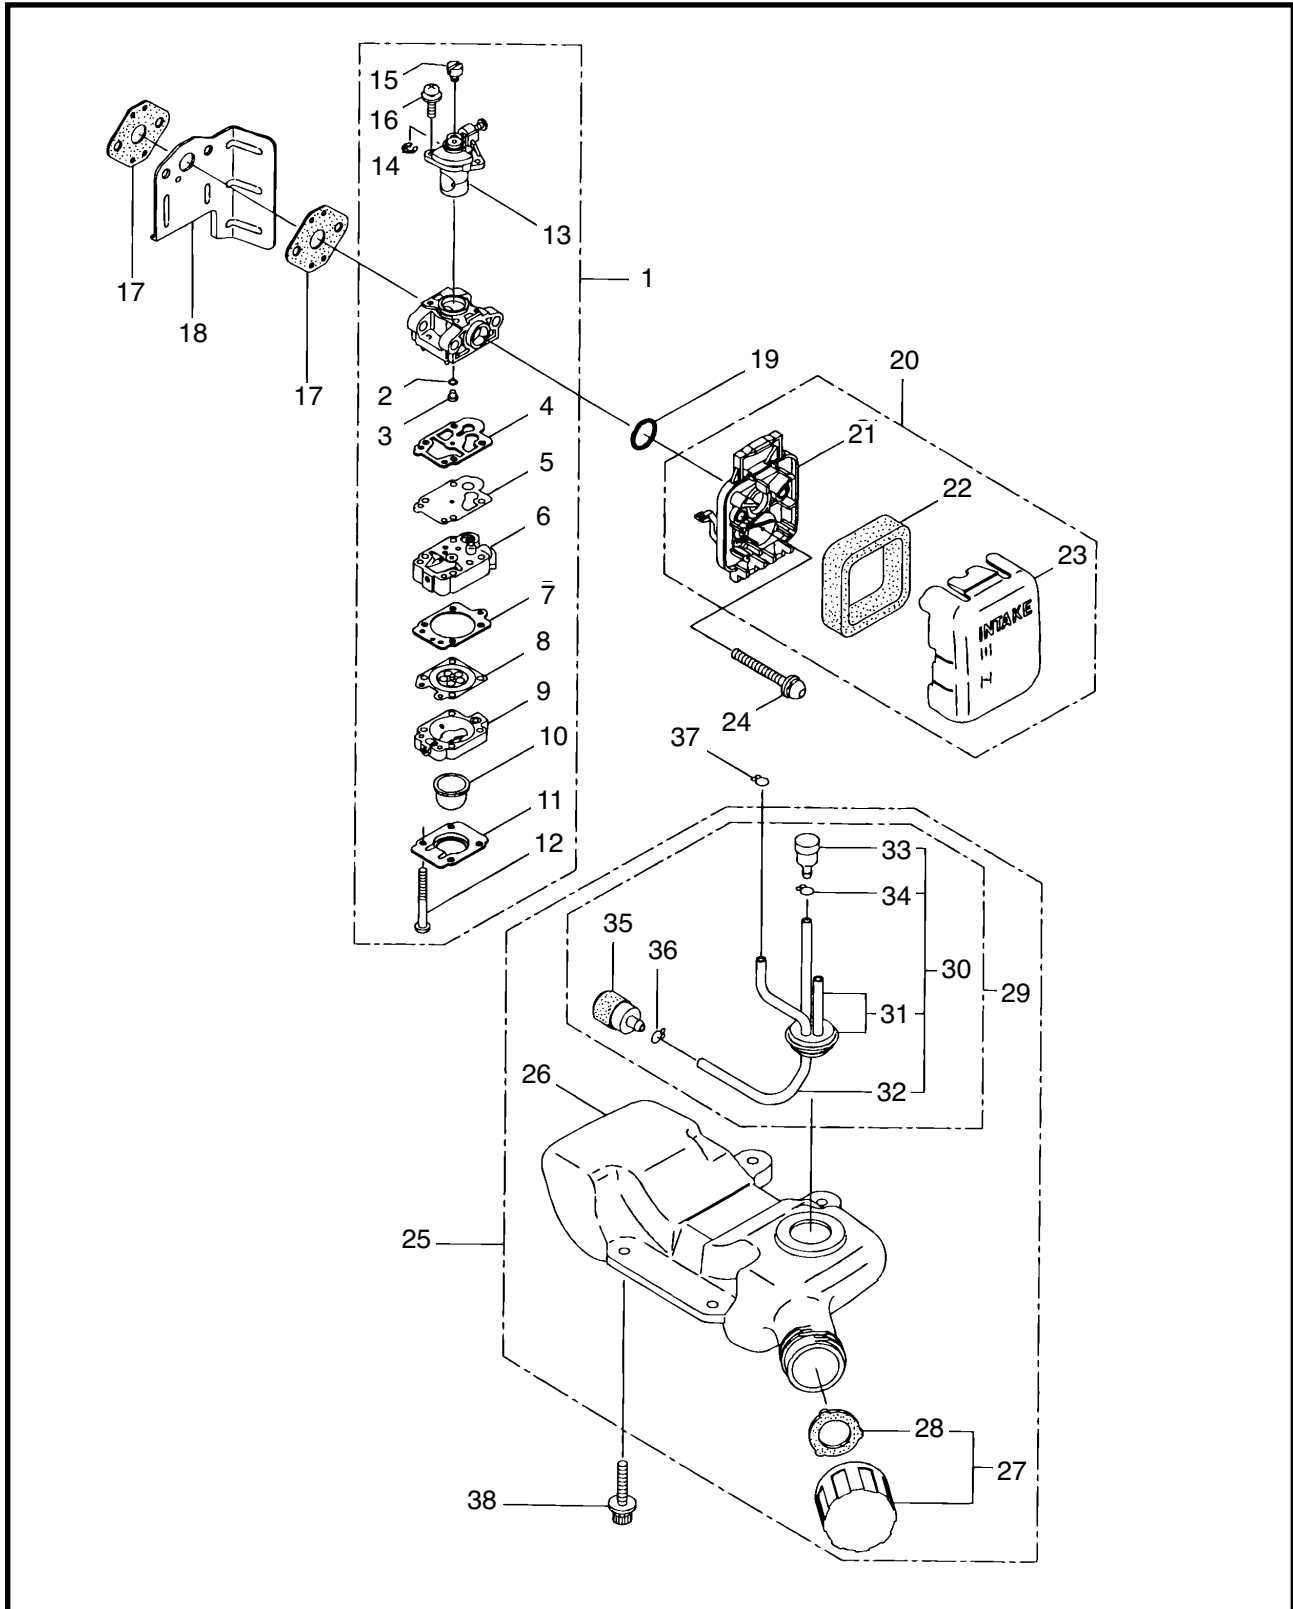

CARBURETOR

REF #	PART #	DESCRIPTION	Q'TY.	NOTES
1	268680	Carburetor Ass'y	1	Incl.2-16
2	261871	O-Ring	1	
3	268953	Main Jet	1	#34.5
4	262995	Gasket	1	
5	262994	Diaphragm,Fuel Pump	1	
6	268499	Pump Body	1	
7	262993	Gasket	1	
8	268501	Diaphragm,Metering	1	
9	262991	Purge Body	1	
10	261874	Primer Bulb	1	
11	262992	Cover Plate	1	
12	262996	Screw	4	
13	264681	Throttle Valve Ass'y	1	
14	261876	E-Ring	1	
15	261658	Swivel	1	
16	264682	Screw	2	
17	261864	Gasket	2	
18	268951	Baffle Plate	1	
19	264691	O-Ring	1	
20	266420	Cleaner Ass'y	1	Incl.21-23
21	266433	Housing	1	
22	264695	Filter	1	
23	264709	Cover	1	
24	264016	Cap Screw	2	M5x60
25	268683	Fuel Tank Ass'y	1	Incl.26-36
26	268579	Fuel Tank	1	
27	261584	Fuel Tank Cap Ass'y	1	Incl.28
28	261105	Gasket	1	
29	268062	Fuel Pipe Pick-up Ass'y	1	Incl.30-36
30	268185	Fuel Pipe Ass'y	1	Incl.31-34
31	268497	Fuel Pipe & Grommet	1	
32	262649	Fuel Pipe	1	
33	261590	Breather	1	
34	261117	Clip	1	
35	264653	Filter Ass'y	1	
36	261117	Clip	1	
37	261117	Clip	1	
38	268940	Screw	4	M5x18