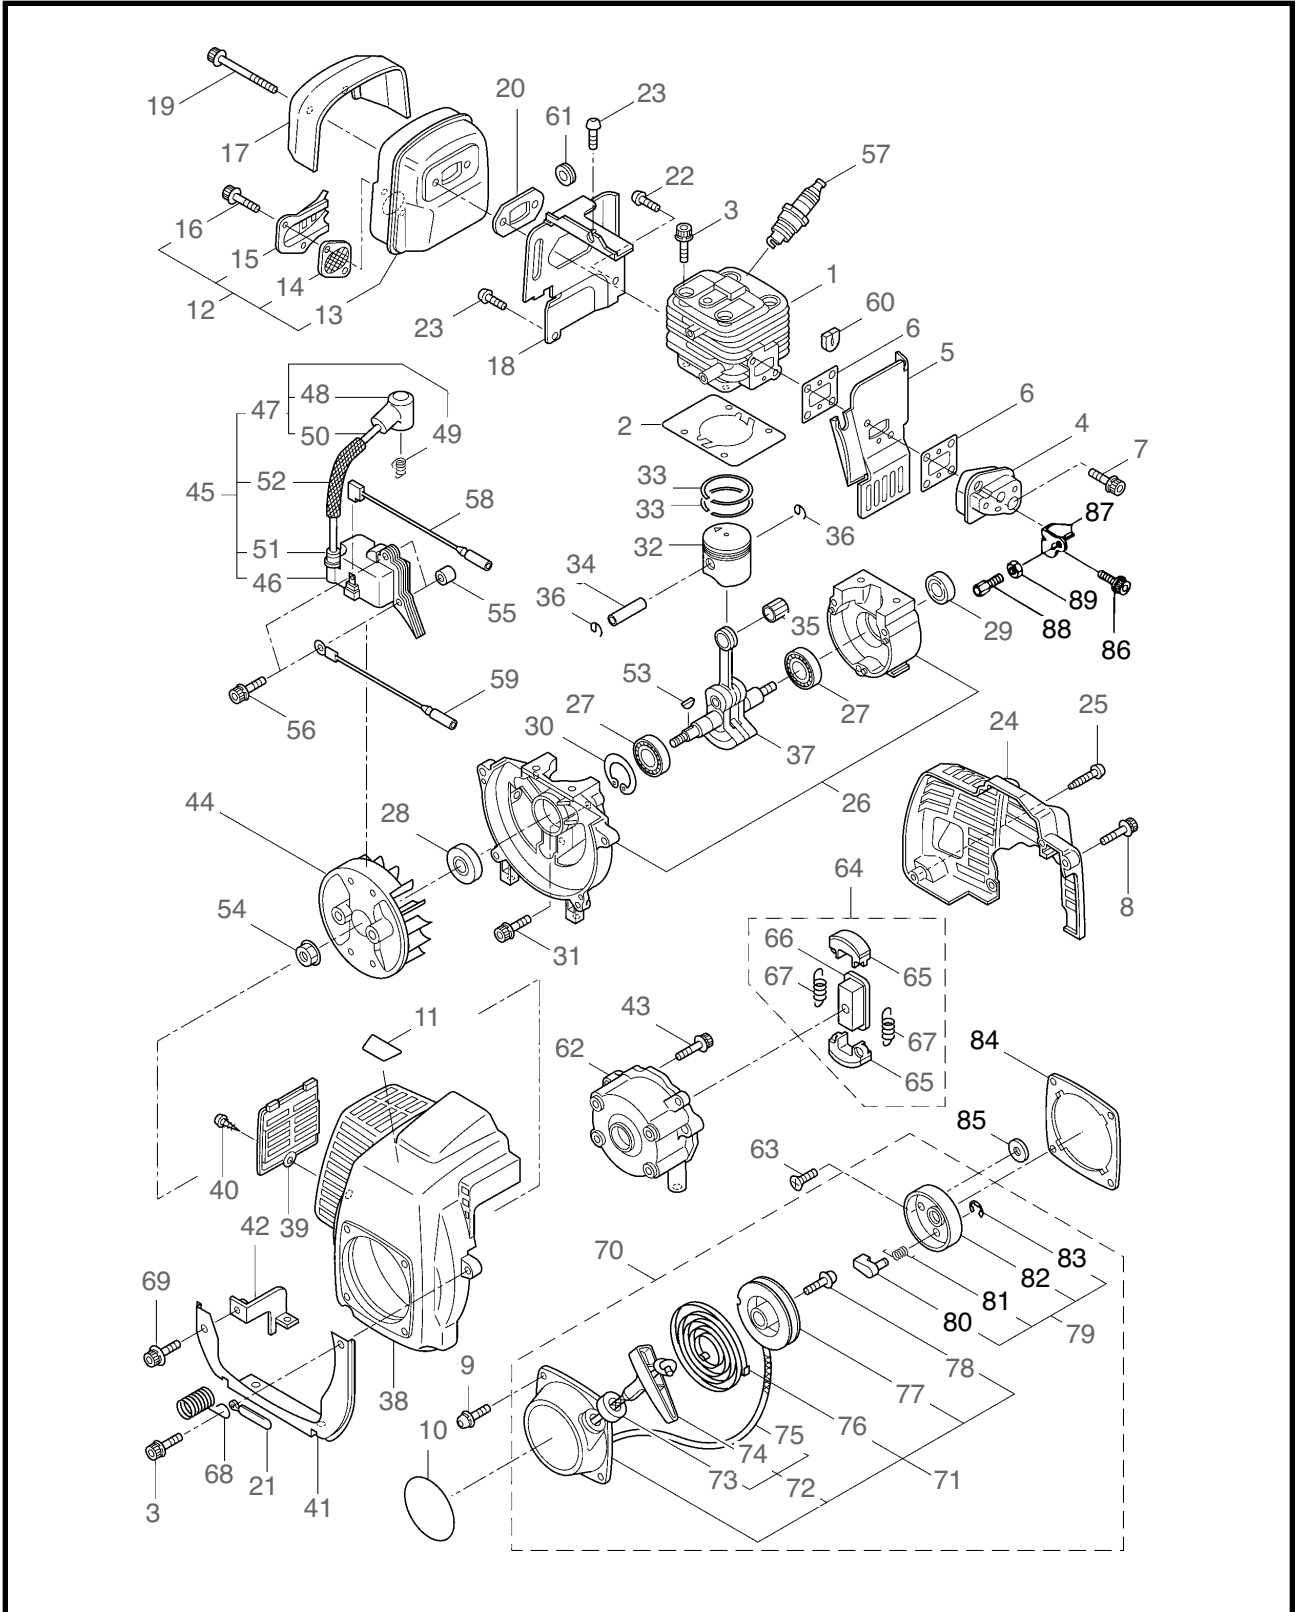

4 ILLUSTRATED PARTS LIST
HT2321

MAIN BODY

REF #	PART #	DESCRIPTION	Q'TY.	NOTES
40	270603	Left Handle	1	
41	270604	Throttle Trigger Ass'y	1	
42	580808	Band	1	
43	991931	Screw	2	M5x20
44	591449	Label	1	
45	591450	Label	1	
46	991911	Plate	1	

8 ILLUSTRATED PARTS LIST
HT2321

ENGINE

REF #	PART #	DESCRIPTION	Q'TY.	NOTES
40	268390	Tapping Screw	1	4x14
41	268590	Plate	1	
42	268591	Stay	1	
43	261607	Cap Screw	4	M5x16
44	268039	Rotor/Fan	1	
45	268041	Ignition Coil Ass'y	1	Incl.46-52
46	268040	Coil	1	
47	268042	Spark Plug Wire Ass'y	1	Incl.48-50
48	261074	Plug Boot	1	
49	261075	Connector	1	
50	268043	Spark Plug Wire	1	
51	261072	Cap	1	
52	268584	Insulator	1	140L
53	261076	Woodruff Key	1	3x10
54	261417	Nut,Rotor	1	M8
55	268380	Spacer	2	
56	261256	Cap Screw	2	M4x25
57	261200	Spark Plug	1	NGK BPM6Y
58	261772	Lead	1	
59	268044	Lead	1	
60	261202	Grommet	1	
61	268036	Grommet	1	
62	268581	Clutch Case	1	
63	264535	Screw	2	M6x20
64	280404	Clutch Ass'y	1	Incl.65-67
65	280568	Clutch Shoe	2	(2)required
66	280569	Clutch Boss	1	
67	280570	Clamp Spring	2	(2)required
68	268592	Clamp	1	
69	268940	Screw	1	M5x18
70	268668	Recoil Starter Ass'y	1	Incl.71-83
71	268669	Starter Ass'y	1	Incl.72-78
72	268813	Rope Ass'y	1	Incl.73-75
73	268670	Damper	1	
74	267219	Starter Grip	1	
75	281817	Starter Rope	1	
76	261622	Spiral Spring	1	
77	261621	Pulley	1	
78	262922	Screw	1	
79	264085	Starter Pawl Ass'y	1	Incl.80-83

10 ILLUSTRATED PARTS LIST
HT2321

ENGINE

REF #	PART #	DESCRIPTION	Q'TY.	NOTES
80	261630	Pawl	1	
81	261631	Return Spring	1	
82	264086	Pawl Case	1	
83	20299	E-Ring	1	#4
84	268671	Plate	1	
85	261189	Washer	2	6x16.5xt1.2
86	265925	Cap Screw	1	M5x25
87	268593	Stay	1	
88	264736	Adapter	1	
89	261878	Nut	1	