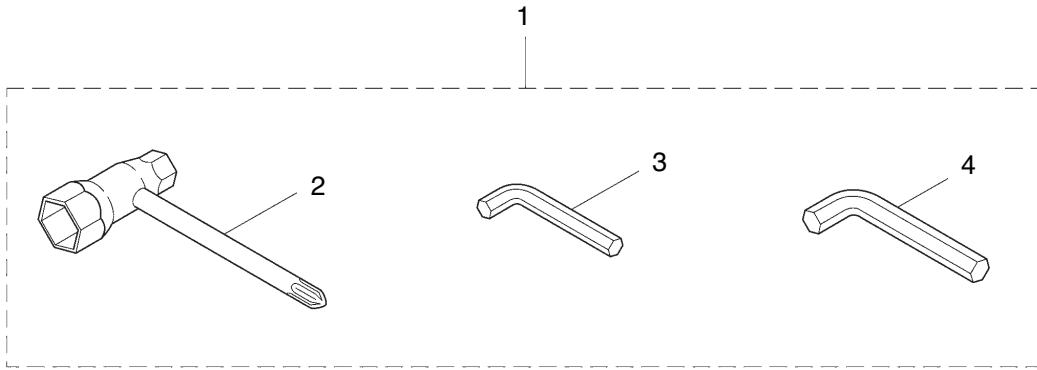

ACCESSORIES

REF #	PART #	DESCRIPTION	Q'TY.	NOTES
1	264606	Tool Set	1	Incl.2-4
2	264607	Box Spanner	1	10x19x(+)
3	219431	Wrench	1	3mm
4	219432	Wrench	1	4mm
5	271148	Owner's Manual	1