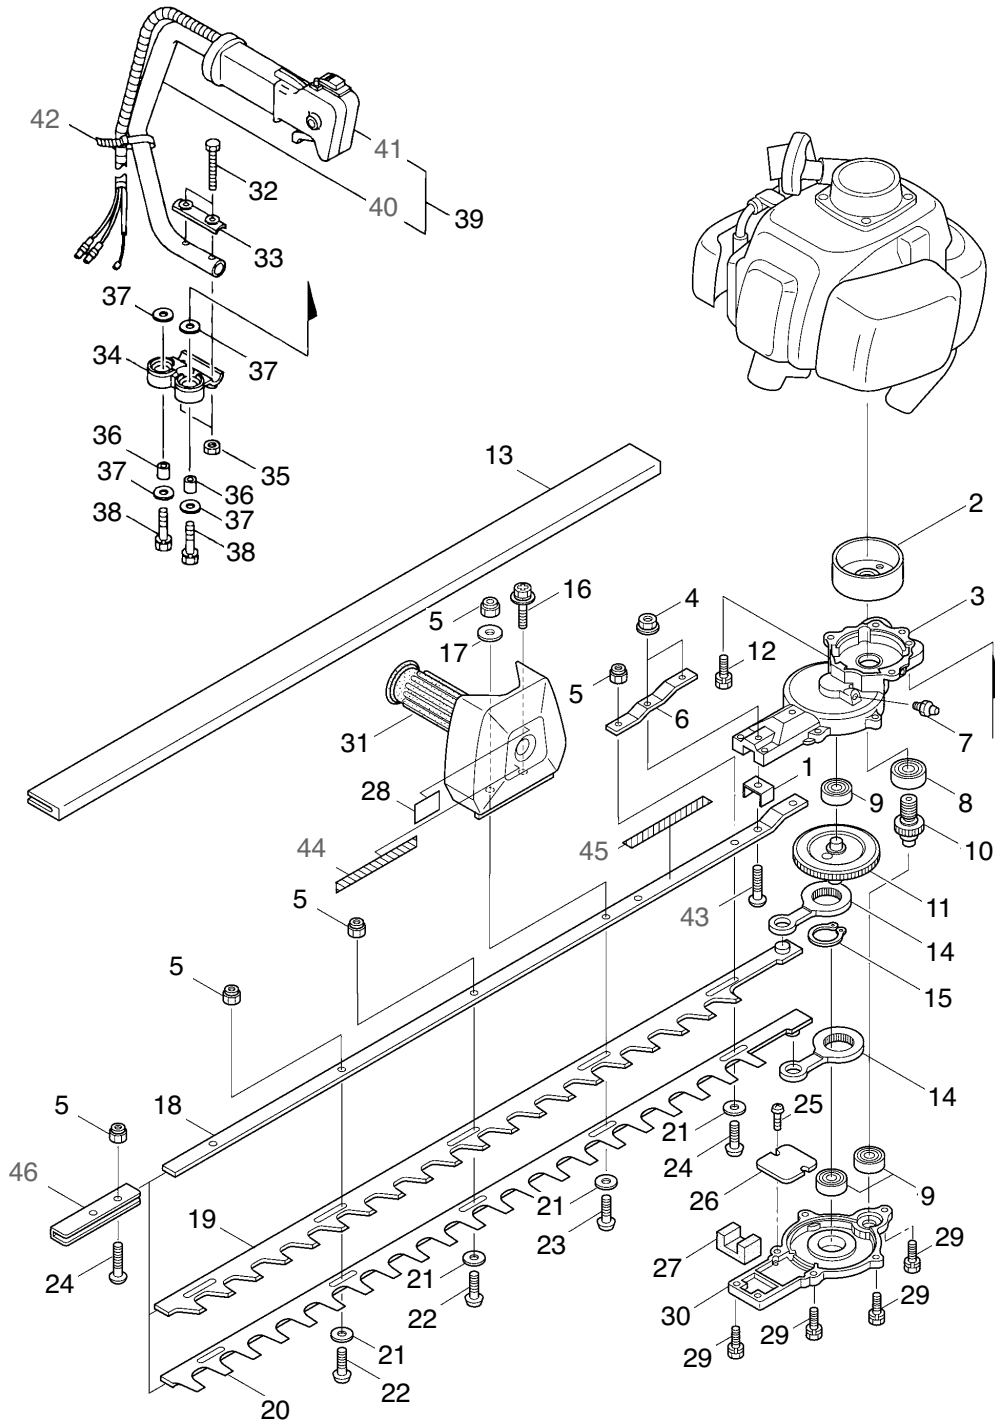

Maruyama. *E x t r a o r d i n a r y .*

2 ILLUSTRATED PARTS LIST
HT2321

MAIN BODY

REF #	PART #	DESCRIPTION	Q'TY.	NOTES
1	270757	Plate	1	
2	270021	Drum	1	
3	270755	Upper Case	1	
4	997244	Flange Nut	2	M5
5	103549	U-Nut	5	M6
6	270759	Reinforcing Plate	1	
7	991937	Grease Nipple	1	M6
8	580767	Bearing	1	#6001 2RS
9	270423	Bearing	3	
10	584666	Pinion	1	
11	591443	Crank Comp	1	
12	270030	Bolt	3	M6x20
13	270070	Cover of Blade	1	
14	997282	Rod Ass'y	2	
15	580777	Snap Ring	1	#26
16	270121	Bolt	1	M6x18
17	991964	Washer	1	
18	577131	Guide Plate	1	
19	991916	Upper Blade	1	
20	991917	Lower Blade	1	
21	991913	Washer	4	
22	991914	Screw	2	
23	991918	Screw	1	
24	991912	Screw	2	
25	991924	Screw	2	M3x5
26	991919	Plate,Rod Slide	1	
27	270758	Felt	1	
28	223925	Label	1	Grease up
29	580791	Bolt	7	M5x16
30	270756	Lower Case	1	
31	591463	Right Handle Ass'y	1	Include Grip
32	580796	Bolt	2	M5x30
33	577133	Handle Fitting	1	
34	577136	Handle Bracket	1	
35	991938	Nut	2	M5
36	270028	Collar	2	
37	270027	Washer	4	6x22xt2.3
38	270031	Bolt	2	M6x25
39	270602	Left Handle Ass'y	1	Incl. 40,41

4 ILLUSTRATED PARTS LIST
HT2321

MAIN BODY

REF #	PART #	DESCRIPTION	Q'TY.	NOTES
40	270603	Left Handle	1	
41	270604	Throttle Trigger Ass'y	1	
42	580808	Band	1	
43	991931	Screw	2	M5x20
44	591449	Label	1	
45	591450	Label	1	
46	991911	Plate	1	