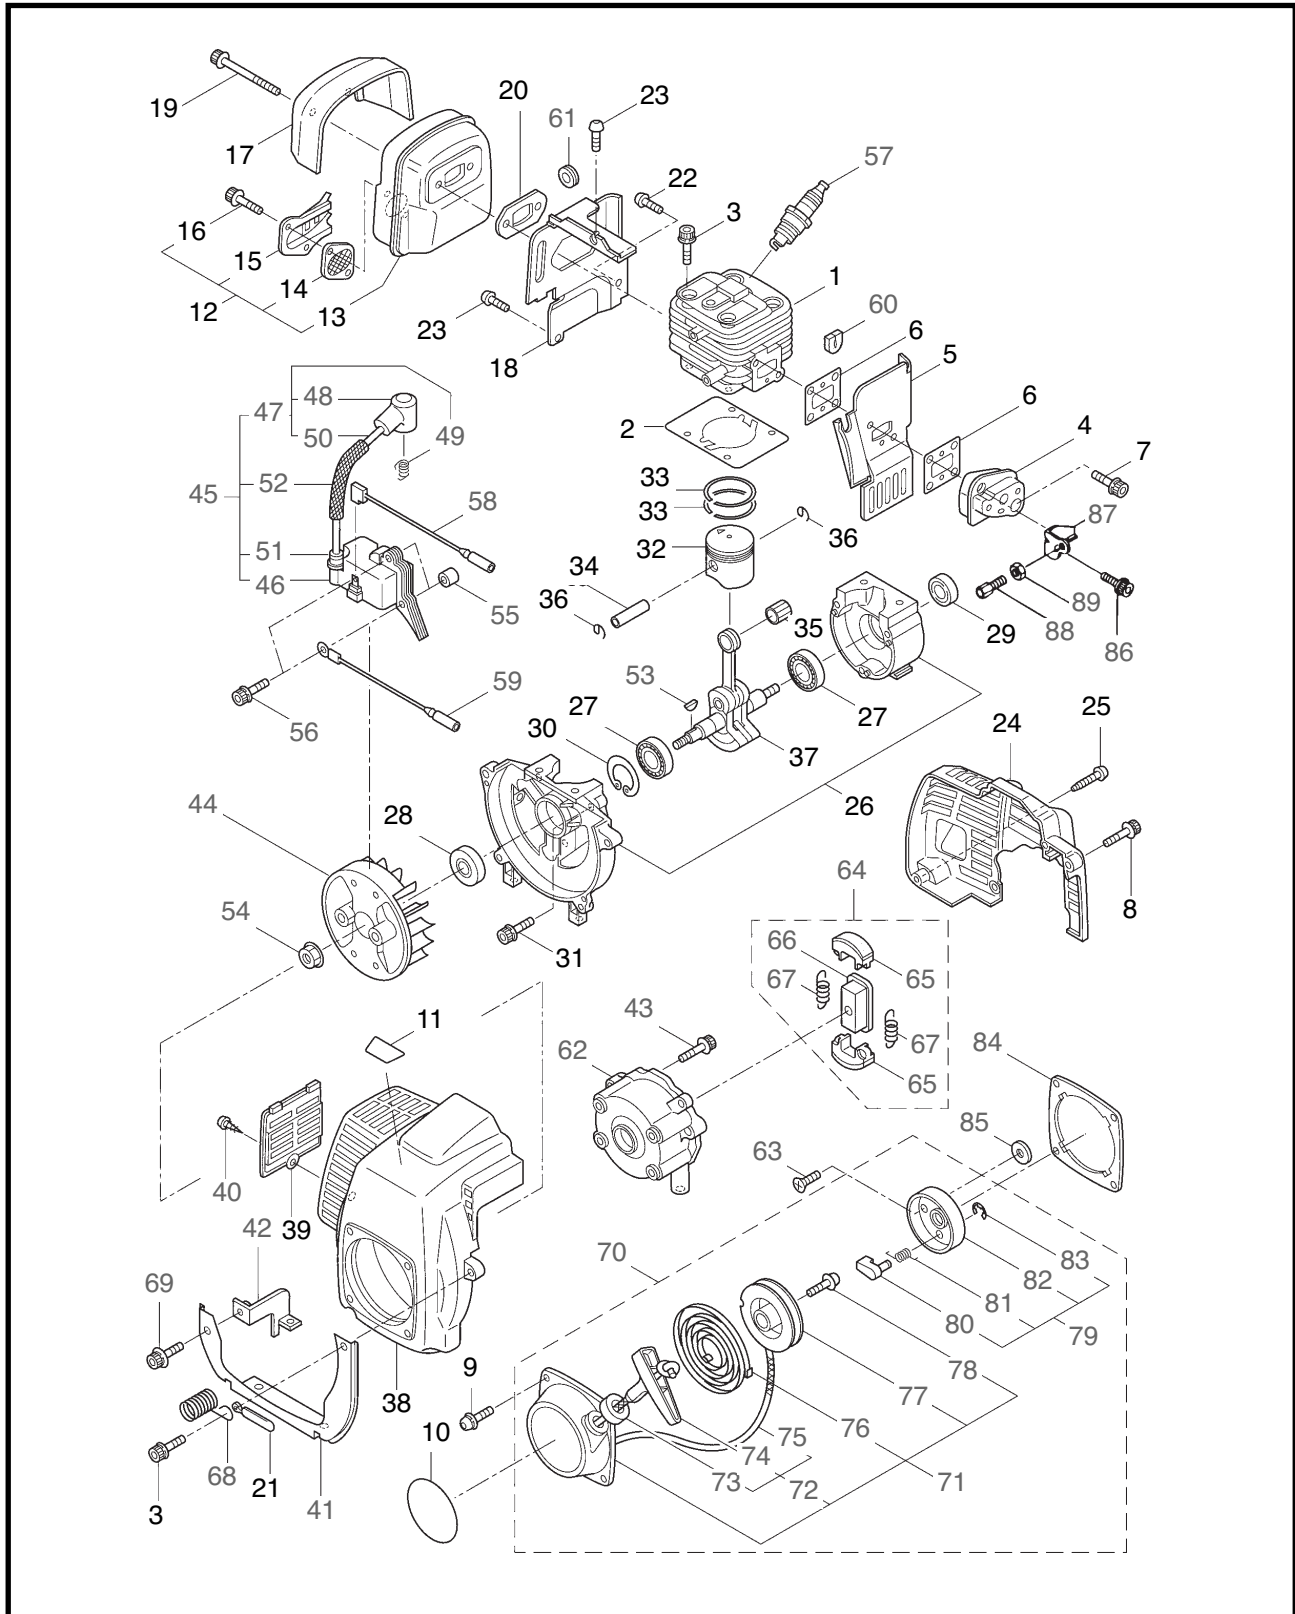

4 ILLUSTRATED PARTS LIST
HT2321

MAIN BODY

REF #	PART #	DESCRIPTION	Q'TY.	NOTES
40	270603	Left Handle	1	
41	270604	Throttle Trigger Ass'y	1	
42	580808	Band	1	
43	991931	Screw	2	M5x20
44	591449	Label	1	
45	591450	Label	1	
46	991911	Plate	1	

6 ILLUSTRATED PARTS LIST
HT2321

ENGINE

Ref #	Part #	Description	Q'ty.	Notes
1	282165	Cylinder	1	
2	282339	Gasket	1	
3	261250	Cap Screw	8	M5x20
4	267924	Insulator	1	New gasket required
5	268014	Air Duct	1	
6	261171	Gasket	2	
7	265924	Cap Screw	1	M5x25
8	265107	Cap Screw	2	M4x10
9	264807	Cap Screw	4	M5x16
10	282815	Label	1	
11	282558	Label	1	
12	268016	Muffler Ass'y	1	Incl.13-16
13	268017	Muffler	1	
14	267056	Spark Arrester	1	
15	268171	Muffler Tail	1	
16	265107	Cap Screw	2	M4x10
17	268461	Holder	1	
18	268020	Plate	1	
19	266402	Cap Screw	2	M5x55
20	268019	Gasket	1	
21	264588	Clamp	1	
22	265107	Cap Screw	1	M4x10
23	268195	Cap Screw	2	M5x10
24	268580	Cylinder Cover	1	
25	266000	Tapping Screw	2	
26	268576	Crankcase	1	
27	280488	Bearing	2	PPL 6001
28	261492	Oil Seal	1	ISCD12287
29	261386	Oil Seal	1	ISCD12227
30	055185	Snap Ring	1	#28
31	261246	Cap Screw	3	M5x25
32	268032	Piston	1	
33	282177	Piston Ring	2	
34	261036	Piston Pin	1	
35	263957	Bearing, Needle	1	KTV81112EG01 B2
36	261576	Clip, Piston	2	
37	268585	Crankshaft/Conn.Rod Ass'y	1	
38	268474	Fan Cover	1	
39	268388	Cover	1	