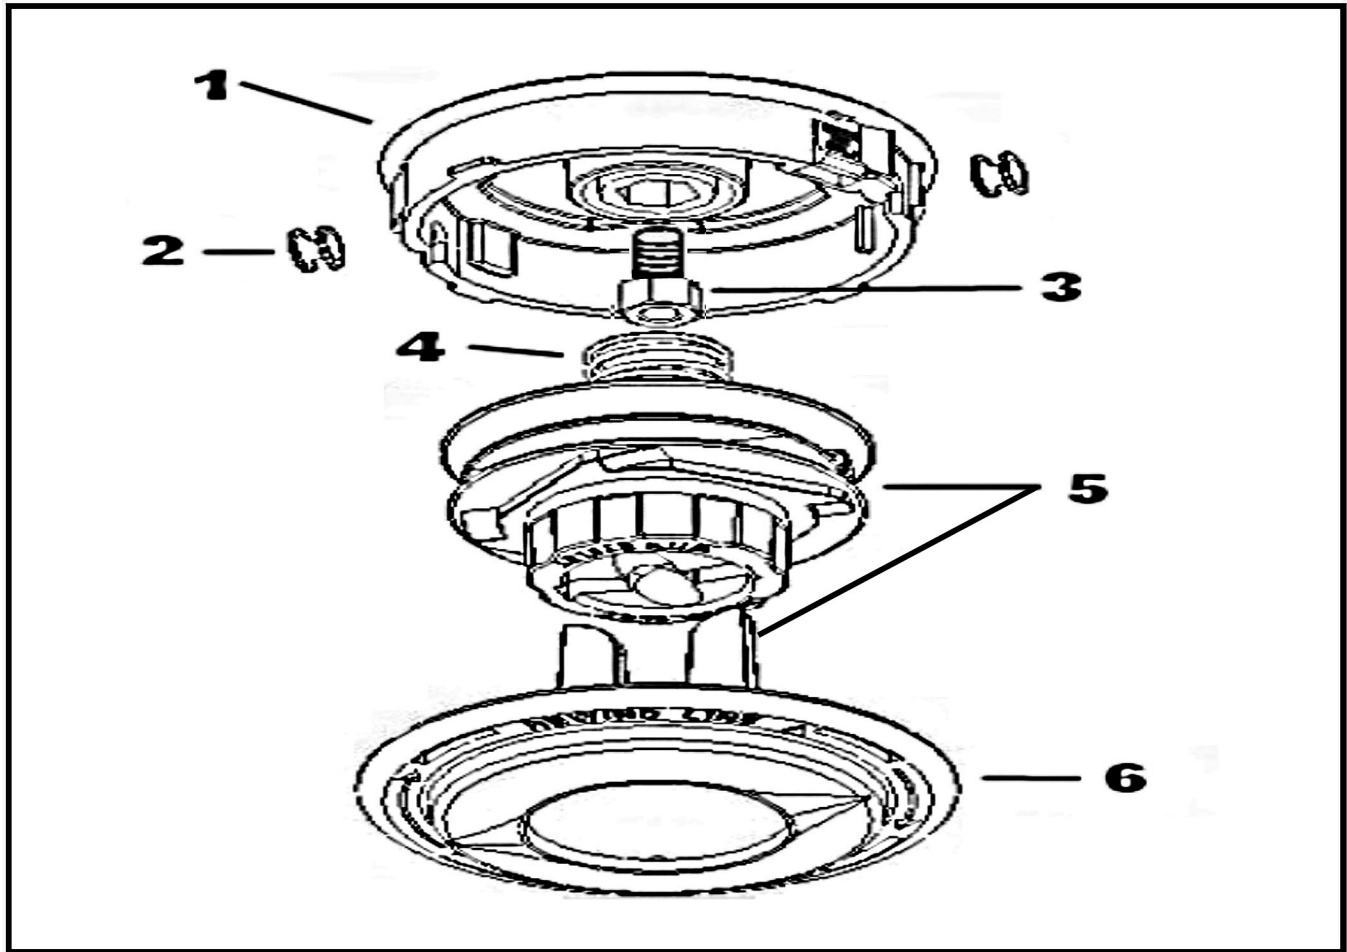

ILLUSTRATED PARTS LIST

**KATANA EZ TRIMMER HEAD**

**#840401 BULK**

**4" TRIMMER HEAD ASSEMBLY**

ITEM	DESCRIPTION	PART#
1	Housing	841207
2	Eyelet	841208
3	Shaft Bolt (8mm LHM)	841218
4	Spring	841210
5	Spool (Line Guides Included)	841211
6	Cover	841213