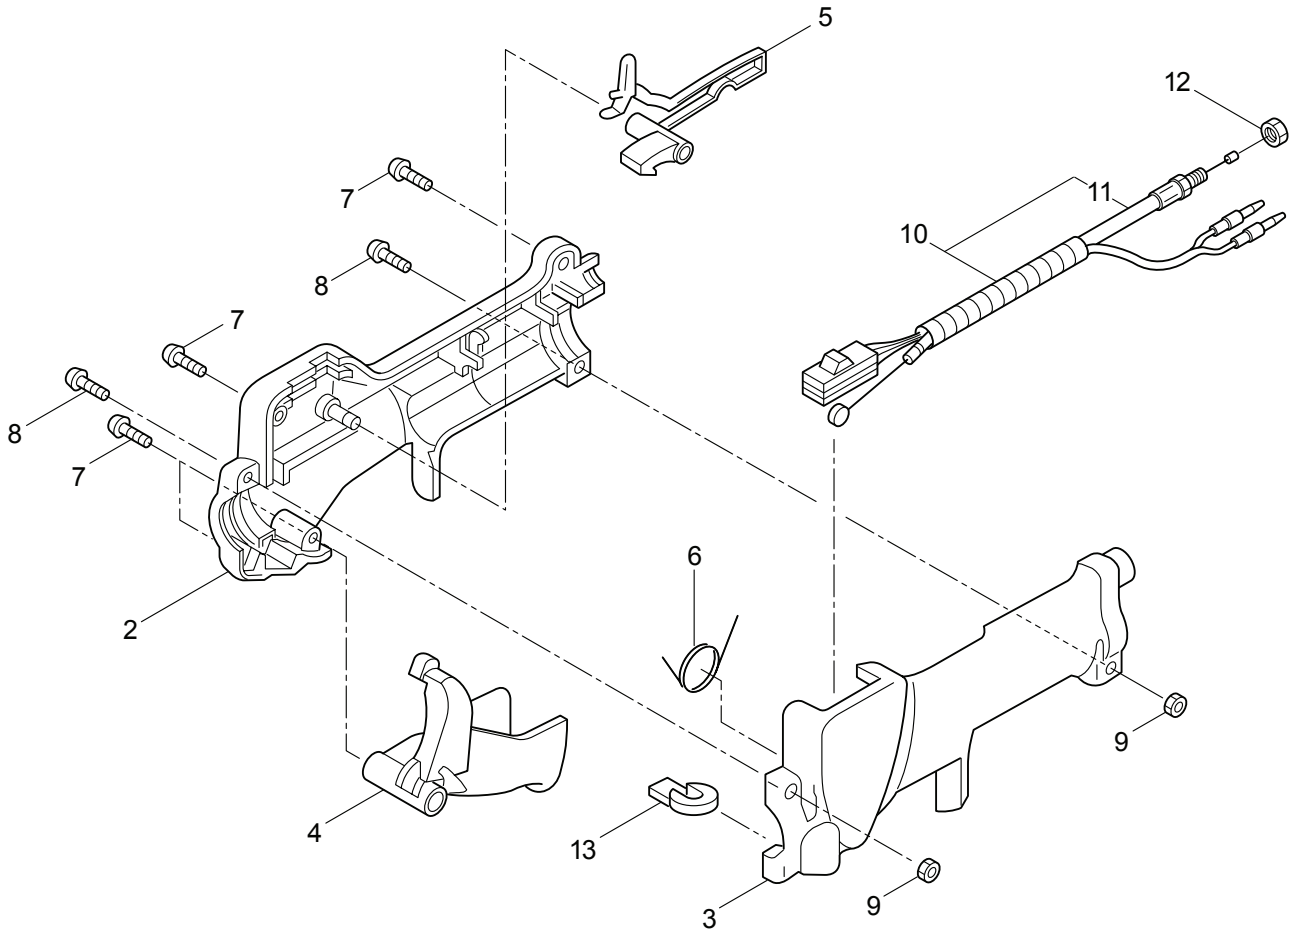

PARTS LIST

THROTTLE TRIGGER

CONTENTS

1. THROTTLE TRIGGER (229001)	1 ~ 2
2. THROTTLE TRIGGER (229002)	3 ~ 4
3. THROTTLE TRIGGER (229005)	5 ~ 6
4. THROTTLE TRIGGER (229017)	7 ~ 8
5. THROTTLE TRIGGER (223155)	9 ~ 10
6. THROTTLE TRIGGER (223647)	11 ~ 12
7. THROTTLE TRIGGER (233221)	13 ~ 14
8. THROTTLE TRIGGER (231818)	15 ~ 16

2013. 02.

P/N 523557

1. THROTTLE TRIGGER (229001)

Ref. No.	Part No.	Part Name	Q'ty	Remarks
1-1	229001	Throttle Trigger	1	
1-2	226981	Stay (R)	1	
1-3	226982	Stay (L)	1	
1-4	223854	Long Lever	1	
1-5	223790	Stop Lever	1	
1-6	223791	Return Spring	1	
1-7	223792	Screw	4	4x20
1-8	223865	Screw	2	M5x20
1-9	223794	Nut	2	M5
1-10	229018	Wire Ass'y	1	Incl.11
1-11	229019	Wire Complete	1	
1-12	127218	Nut	1	M6
1-13	224589	Top	1	

2. THROTTLE TRIGGER (229002)

Ref. No.	Part No.	Part Name	Q'ty	Remarks
2-1	229002	Throttle Trigger	1	
2-2	224587	Stay (R)	1	
2-3	224588	Stay (L)	1	
2-4	223854	Long Lever	1	
2-5	223790	Stop Lever	1	
2-6	223791	Return Spring	1	
2-7	223792	Screw	4	4x20
2-8	223865	Screw	2	M5x20
2-9	223794	Nut	2	M5
2-10	229020	Wire Ass'y	1	Incl.11
2-11	229021	Wire Complete	1	
2-12	127218	Nut	1	M6
2-13	224589	Top	1	

4. THROTTLE TRIGGER (229017)

Ref. No.	Part No.	Part Name	Q'ty	Remarks
4-1	229017	Throttle Trigger	1	
4-2	227814	Stay (R)	1	
4-3	227815	Stay (L)	1	
4-4	223789	Long Lever	1	
4-5	223790	Stop Lever	1	
4-6	223791	Return Spring	1	
4-7	223792	Screw	2	4x20
4-8	223793	Screw	1	M5x30
4-9	223794	Nut	1	M5
4-10	229024	Wire Ass'y	1	Incl.11
4-11	229025	Wire Complete	1	
4-12	127218	Nut	1	M6
4-13	224589	Top	1	