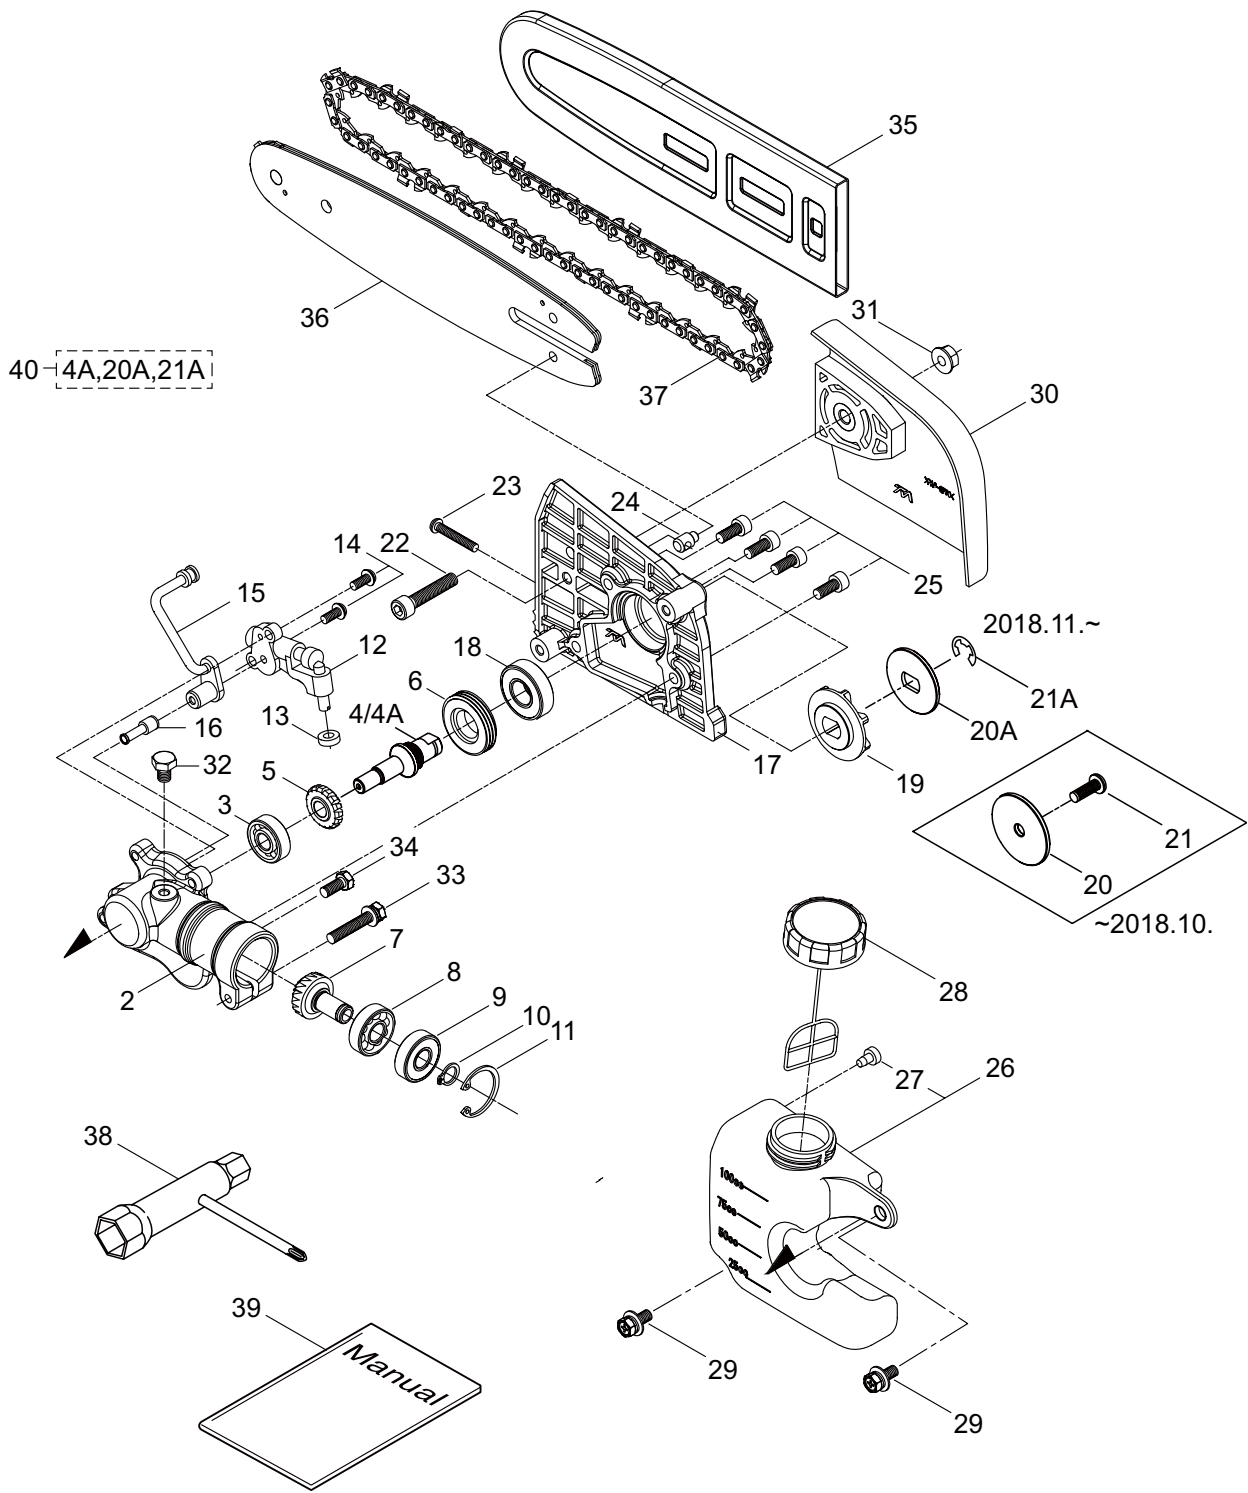

# PARTS LIST

## QC-P HEAD

### CONTENTS

1. QC-P HEAD.....	1
-------------------	---

2021. 04.

P/N 524103-1

# QC-P HEAD

Ref. No.	Part No.	Part Name	Q'ty	Remarks
1-1	364536	QC-P HEAD	1	
1-2	231855	Gearcase A	1	
1-3	227990	Bearing	1	#608
1-4	231856	Gear Shaft	1	~2018.10.
1-4A	241692	Gear Shaft	1	2018.11.~
1-5	231857	Gear	1	
1-6	231858	Worm Wheel	1	
1-7	231859	Pinion Shaft	1	
1-8	227992	Bearing	1	#609
1-9	227993	Bearing	1	#609Z
1-10	228477	Snap Ring	1	#9
1-11	140270	Snap Ring	1	#24
1-12	231860	Oil Pump	1	
1-13	231861	Seal	1	
1-14	231862	Screw	2	
1-15	231863	Pipe, Oil	1	
1-16	231864	Strainer	1	
1-17	234084	Gearcase B	1	
1-18	227991	Bearing	1	#6001DDU
1-19	231866	Sprocket	1	
1-20	231867	Washer	1	~2018.10.
1-20A	241693	Washer	1	2018.11.~
1-21	231868	Bolt	1	~2018.10.
1-21A	241694	E-Ring	1	2018.11.~
1-22	125588	Bolt	1	M6x30
1-23	234085	Screw	1	M4x30
1-24	231870	Adjuster	1	
1-25	231871	Bolt	4	M5x12
1-26	234086	Oil Tank Ass'y	1	Incl.27
1-27	231873	Breather	1	
1-28	231874	Tank Cap Ass'y	1	
1-29	092580	Bolt	2	M5x12
1-30	231875	Chain Cover Comp	1	
1-31	126756	Nut	1	M6
1-32	089819	Bolt	1	M6x8
1-33	261246	Cap Screw	1	M5x25
1-34	215993	Cap Screw	1	M5x10
1-35	234087	Chain Cover	1	
1-36	234088	Guide Bar	1	
1-37	289536	Chain	1	
1-38	219968	Box Spanner	1	10x19x(-)
1-39	237821	Instruction Manual	1	
1-40	241691	Gear Shaft Ass'y	1	Incl.4A,20A,21A 2018.11.~