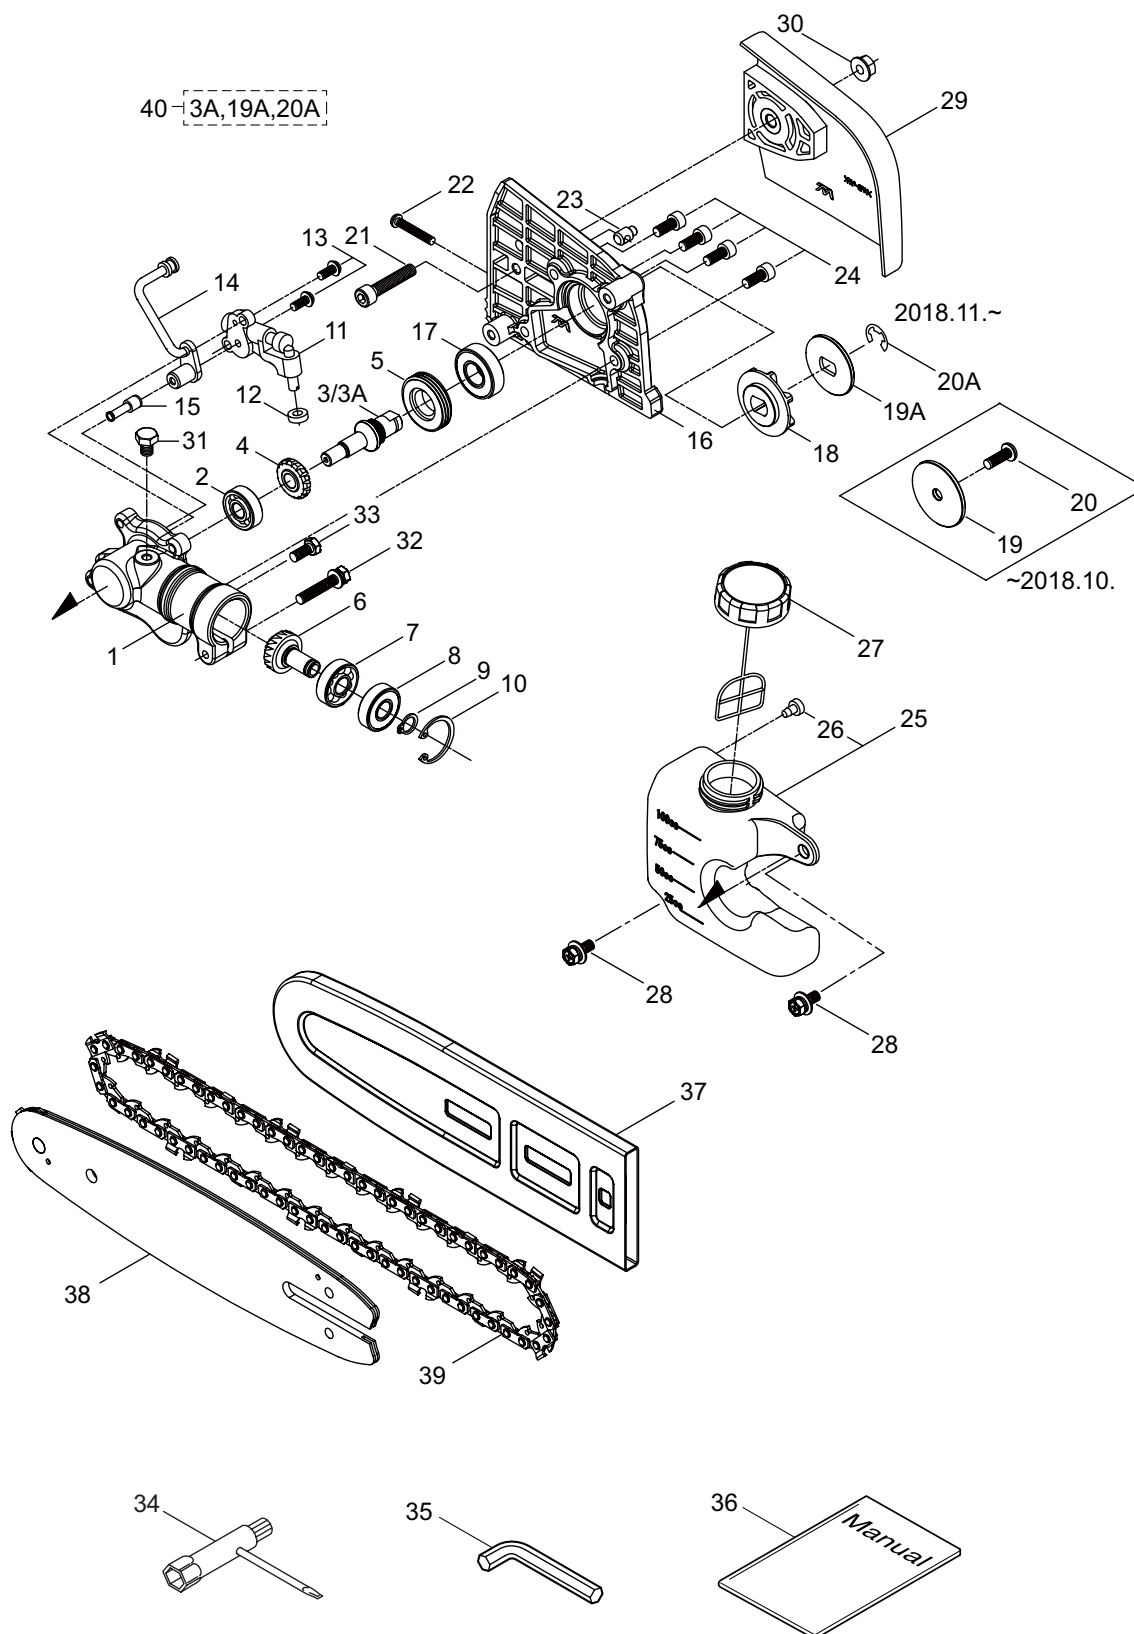

Ref. No.	Part No.	Part Name	Q'ty	Remarks
2-1	364207	P23-10	1	
2-2	261250	Cap Screw	4	M5x20
2-3	215512	Clutch Case Ass'y	1	Incl.4-10
2-4	214592	Bearing Case	1	
2-5	214161	Bearing	2	#6000ZZ
2-6	054676	Snap Ring	1	#26
2-7	560309	Buffer	1	
2-8	214163	Washer	1	
2-9	092033	Screw	4	M5x15
2-10	214593	Driveshaft Tube Adapter	1	
2-11	261246	Cap Screw	1	M5x25
2-12	221755	Driveshaft Tube	1	Incl.13-15
2-13	221501	Label	1	Warning
2-14	221529	Label	1	Caution
2-15	219937	Label	1	
2-16	219268	Driveshaft Ass'y	1	
2-17	054677	Clutch Drum	1	
2-18	229001	Throttle Trigger	1	
2-19	054691	Hanging Bracket Ass'y	1	Incl.20
2-20	089738	Bolt	1	M5x15
2-21	234934	Label	1	P23-10
2-22	231955	Loop Handle Ass'y	1	Incl.23-25
2-23	225699	Loop Handle	1	
2-24	081027	Nut	4	M5
2-25	215608	Cap Screw	4	M5x30x16
2-26	220533	Hanging Strap Ass'y	1	Incl.27
2-27	231657	Hook	1	

3. PRUNER HEAD, ACCESSORIES