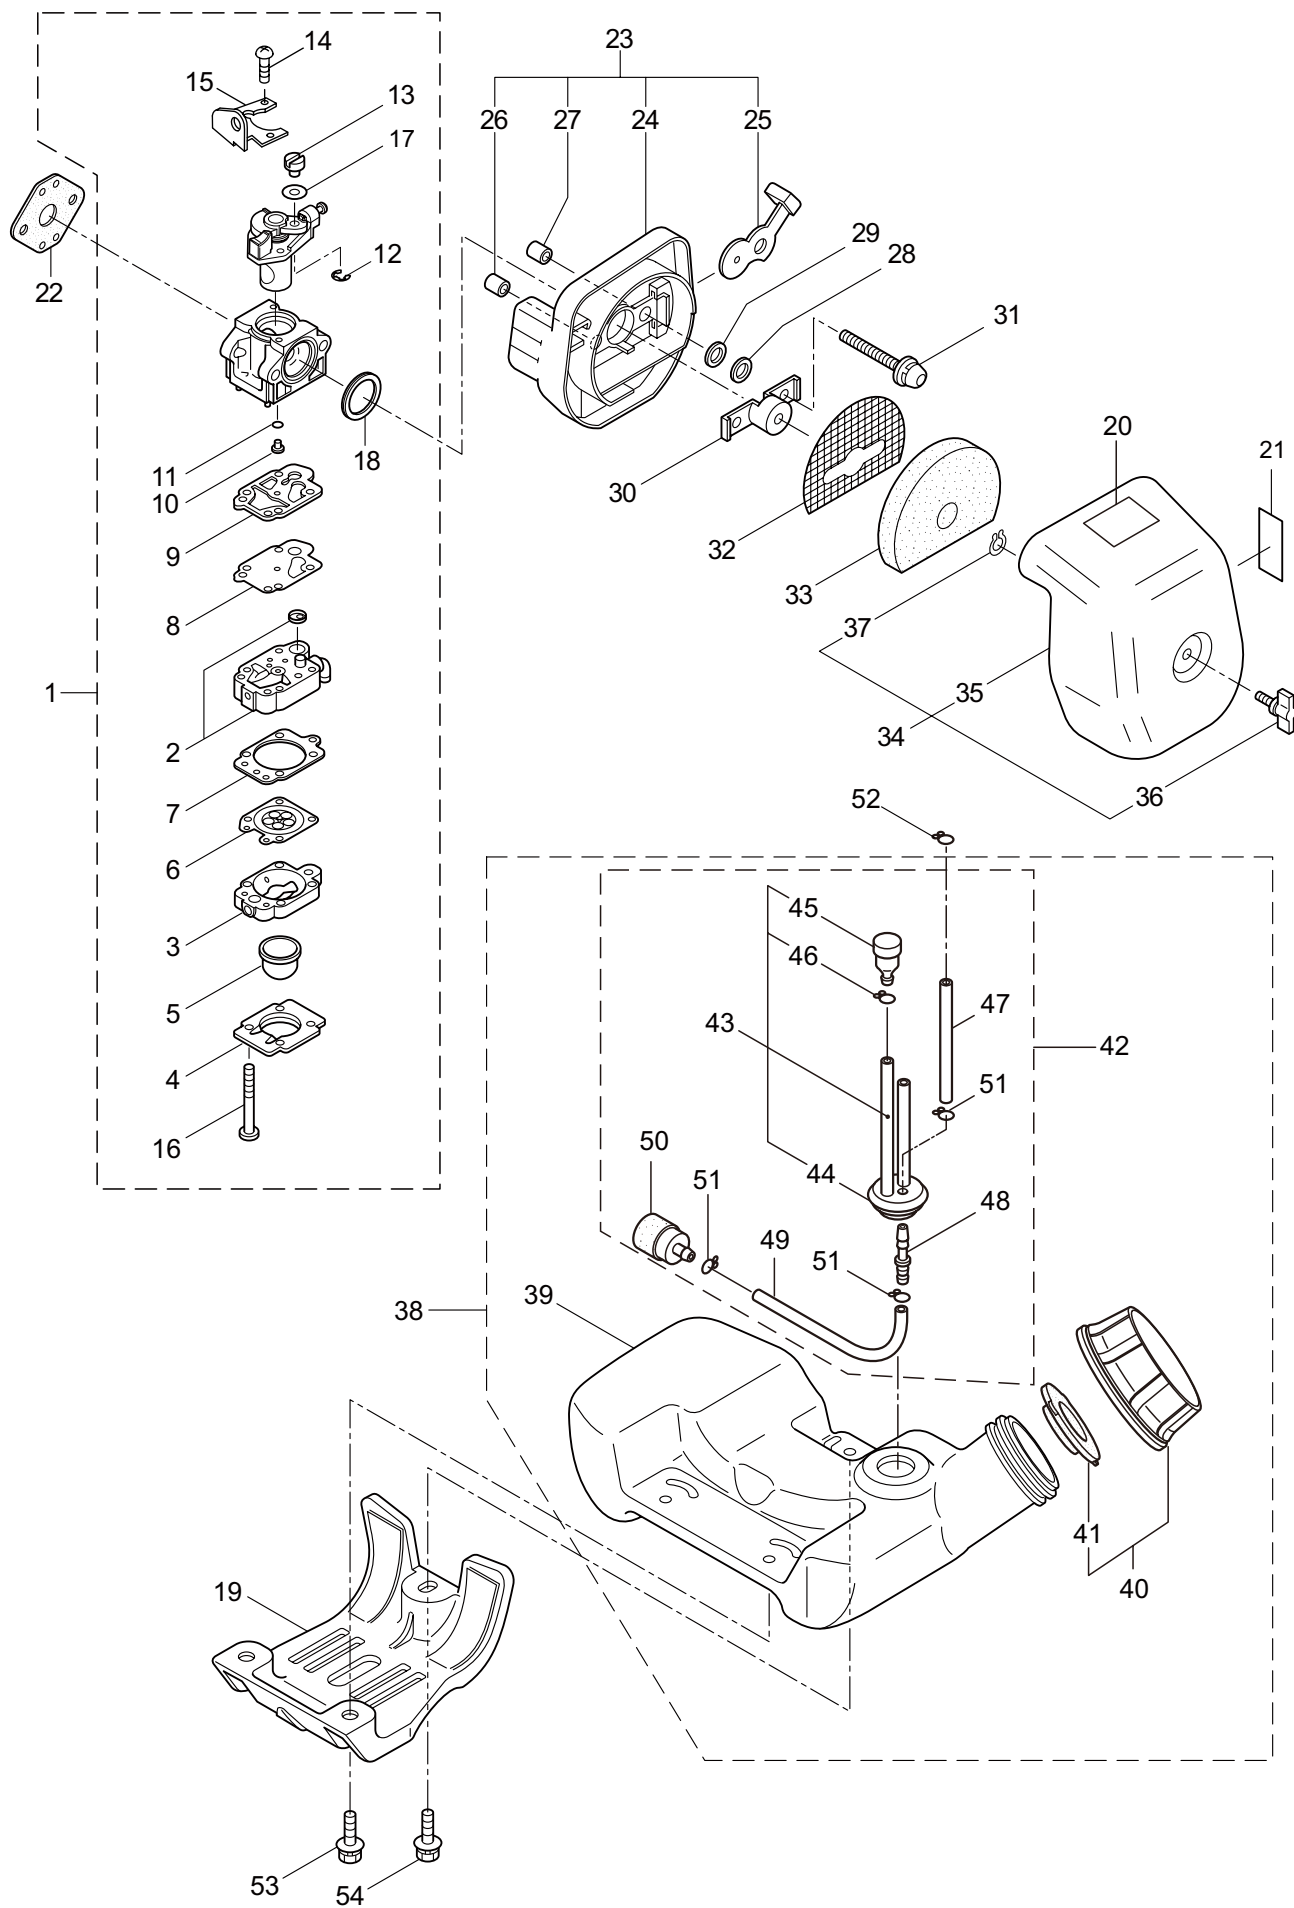

Ref. No.	Part No.	Part Name	Q'ty	Remarks
4-46	281705	Ignition Coil Ass'y	1	Incl.47-53
4-47	281706	Coil	1	
4-48	281707	Spark Plug Wire Ass'y	1	Incl.49-51
4-49	261074	Plug Boot	1	
4-50	261075	Connector	1	
4-51	281709	Spark Plug Wire	1	
4-52	261072	Cap	1	
4-53	280080	Insulator	1	
4-54	261076	Woodruff Key	1	3x10
4-55	261417	Nut,Rotor	1	M8
4-56	280381	Spacer	2	
4-57	261256	Cap Screw	2	M4x25
4-58	285982	Spark Plug	1	NGK BPM8Y
4-59	263804	Lead	1	
4-60	268044	Lead	1	
4-61	269189	Grommet	1	
4-62	264588	Clamp	1	
4-63	283477	Recoil Ass'y	1	Incl.64-74
4-64	283504	Reel	1	
4-65	283505	Cam Plate	1	
4-66	283506	Spring	1	
4-67	261721	Spiral Spring	1	
4-68	267213	Screw	1	
4-69	283578	Stater Rope Ass'y	1	Incl.70-72
4-70	283579	Stater Rope	1	
4-71	261725	Starter Grip	1	
4-72	283511	Rope Stopper	1	
4-73	277328	Cover	1	
4-74	273037	Screw	1	
4-75	283575	Starter Pawl Ass'y	1	
4-76	284698	Adapter Ass'y	1	
4-77	283391	Cap Screw	2	M4x20
4-78	265726	Cap Screw	4	M4x16
4-79	282096	Cap Screw	1	M4x16WSW
4-80	272261	Label	1	P23-10
4-81	272262	Label	1	P23-10 MARUYAMA

5. CARBURETOR, FUEL TANK