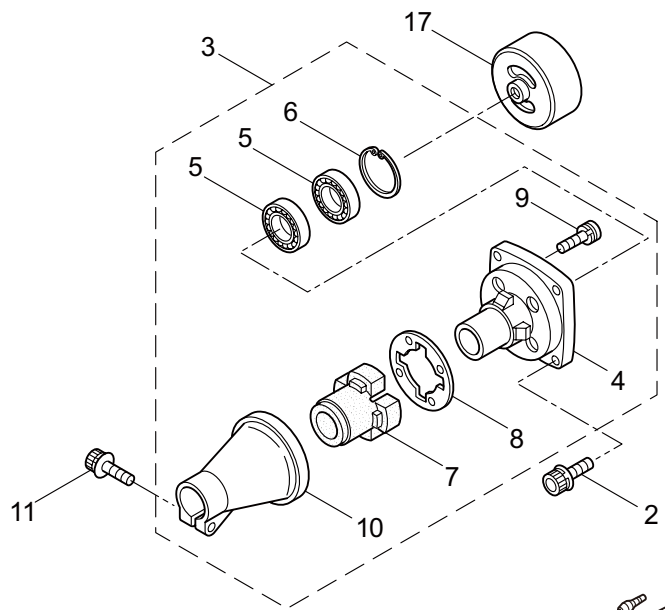

P23-10

2. MAIN BODY

Ref. No.	Part No.	Part Name	Q'ty	Remarks
2-1	364207	P23-10	1	
2-2	261250	Cap Screw	4	M5x20
2-3	215512	Clutch Case Ass'y	1	Incl.4-10
2-4	214592	Bearing Case	1	
2-5	214161	Bearing	2	#6000ZZ
2-6	054676	Snap Ring	1	#26
2-7	560309	Buffer	1	
2-8	214163	Washer	1	
2-9	092033	Screw	4	M5x15
2-10	214593	Driveshaft Tube Adapter	1	
2-11	261246	Cap Screw	1	M5x25
2-12	221755	Driveshaft Tube	1	Incl.13-15
2-13	221501	Label	1	Warning
2-14	221529	Label	1	Caution
2-15	219937	Label	1	
2-16	219268	Driveshaft Ass'y	1	
2-17	054677	Clutch Drum	1	
2-18	229001	Throttle Trigger	1	
2-19	054691	Hanging Bracket Ass'y	1	Incl.20
2-20	089738	Bolt	1	M5x15
2-21	234934	Label	1	P23-10
2-22	231955	Loop Handle Ass'y	1	Incl.23-25
2-23	225699	Loop Handle	1	
2-24	081027	Nut	4	M5
2-25	215608	Cap Screw	4	M5x30x16
2-26	220533	Hanging Strap Ass'y	1	Incl.27
2-27	231657	Hook	1	

5. CARBURETOR, FUEL TANK

Ref. No.	Part No.	Part Name	Q'ty	Remarks
5-46	261117	Clip	1	
5-47	289028	Pipe A	1	3x5x53L
5-48	288921	Joint	1	
5-49	289033	Pipe	1	3x5x100L
5-50	277887	Filter Ass'y	1	
5-51	261117	Clip	3	
5-52	261117	Clip	1	
5-53	281714	Cap Screw	2	M5x20
5-54	281715	Cap Screw	1	M5x20