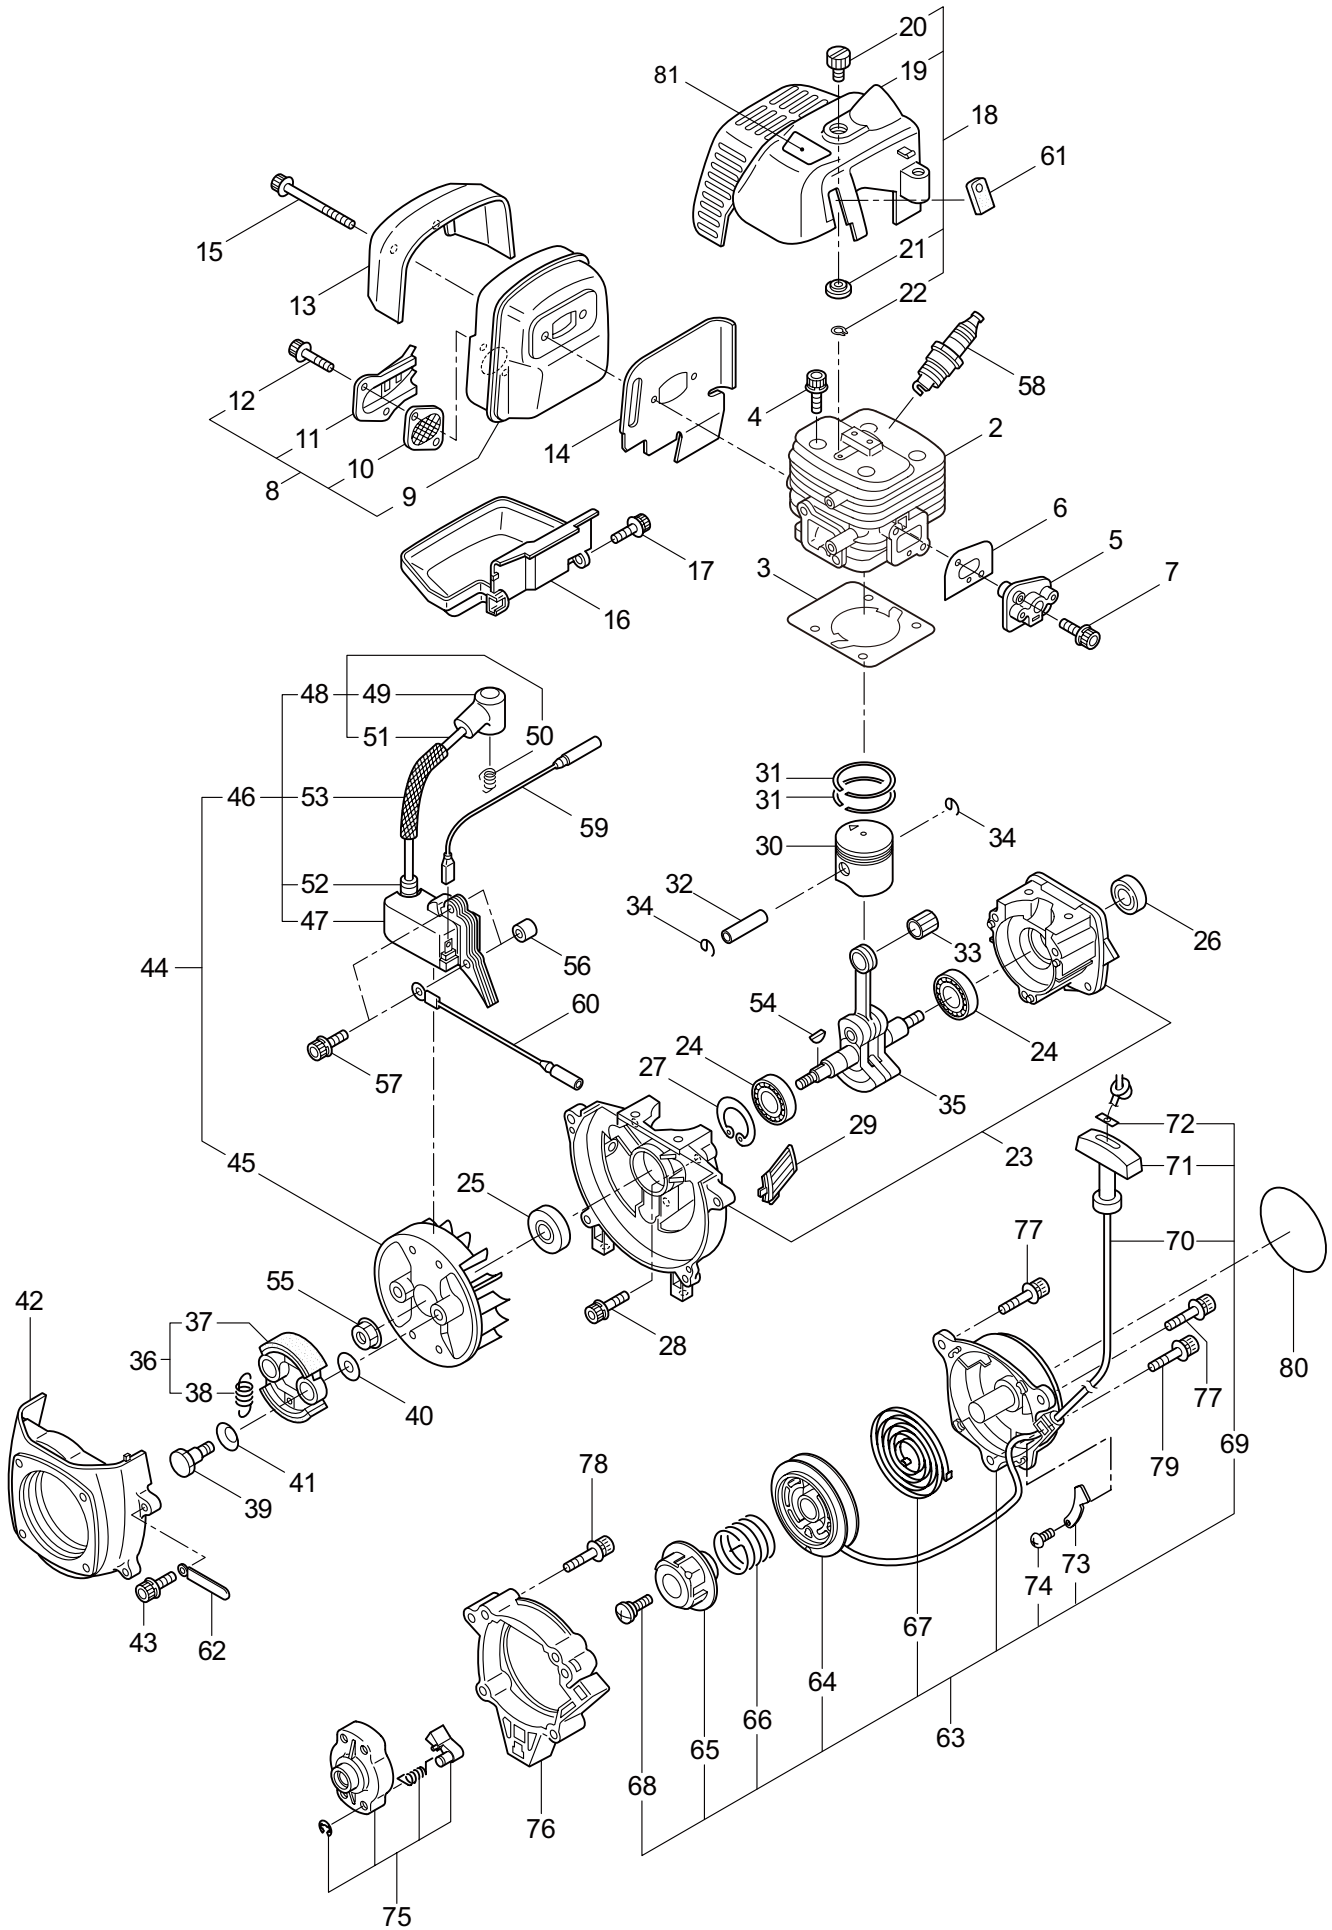

Ref. No.	Part No.	Part Name	Q'ty	Remarks
3-1	231855	Gearcase A	1	
3-2	227990	Bearing	1	#608
3-3	231856	Gear Shaft	1	~2018.10.
3-3A	241962	Gear Shaft	1	2018.11.~
3-4	231857	Gear	1	
3-5	231858	Worm Wheel	1	
3-6	231859	Pinion Shaft	1	
3-7	227992	Bearing	1	#609
3-8	227993	Bearing	1	#609Z
3-9	228477	Snap Ring	1	#9
3-10	140270	Snap Ring	1	#24
3-11	231860	Oil Pump	1	
3-12	231861	Seal	1	
3-13	231862	Screw	2	
3-14	231863	Pipe, Oil	1	
3-15	231864	Strainer	1	
3-16	234084	Gearcase B	1	
3-17	227991	Bearing	1	#6001DDU
3-18	231866	Sprocket	1	
3-19	231867	Washer	1	~2018.10.
3-19A	241693	Washer	1	2018.11.~
3-20	231868	Bolt	1	~2018.10.
3-20A	241694	E-Ring	1	2018.11.~
3-21	125588	Bolt	1	M6x30
3-22	234085	Screw	1	M4x30
3-23	231870	Adjuster	1	
3-24	231871	Bolt	4	M5x12
3-25	234086	Oil Tank Ass'y	1	Incl.26
3-26	231873	Breather	1	
3-27	231874	Tank Cap Ass'y	1	
3-28	092580	Bolt	2	M5x12
3-29	231875	Chain Cover Comp	1	
3-30	126756	Nut	1	M6
3-31	089819	Bolt	1	M6x8
3-32	261246	Cap Screw	1	M5x25
3-33	215993	Cap Screw	1	M5x10
3-34	219968	Box Spanner	1	10x19x(-)
3-35	219432	Wrench	1	4mm
3-36	234938	Instruction Manual	1	P23-10
3-37	234087	Chain Cover	1	
3-38	234088	Guide Bar	1	
3-39	289536	Chain	1	
3-40	241691	Gear Shaft Ass'y	1	Incl.3A,19A,20A 2018.11.~

P23-10
4. ENGINE