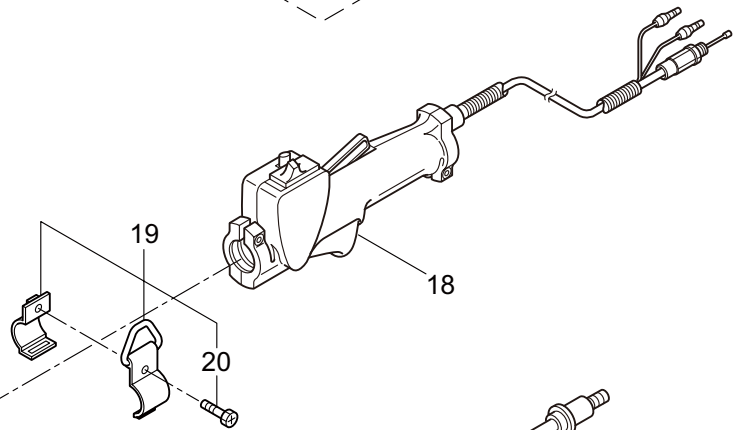

P23-10

2. MAIN BODY

Ref. No.	Part No.	Part Name	Q'ty	Remarks
2-1	364207	P23-10	1	
2-2	261250	Cap Screw	4	M5x20
2-3	215512	Clutch Case Ass'y	1	Incl.4-10
2-4	214592	Bearing Case	1	
2-5	214161	Bearing	2	#6000ZZ
2-6	054676	Snap Ring	1	#26
2-7	560309	Buffer	1	
2-8	214163	Washer	1	
2-9	092033	Screw	4	M5x15
2-10	214593	Driveshaft Tube Adapter	1	
2-11	261246	Cap Screw	1	M5x25
2-12	221755	Driveshaft Tube	1	Incl.13-15
2-13	221501	Label	1	Warning
2-14	221529	Label	1	Caution
2-15	219937	Label	1	
2-16	219268	Driveshaft Ass'y	1	
2-17	054677	Clutch Drum	1	
2-18	229001	Throttle Trigger	1	
2-19	054691	Hanging Bracket Ass'y	1	Incl.20
2-20	089738	Bolt	1	M5x15
2-21	234934	Label	1	P23-10
2-22	231955	Loop Handle Ass'y	1	Incl.23-25
2-23	225699	Loop Handle	1	
2-24	081027	Nut	4	M5
2-25	215608	Cap Screw	4	M5x30x16
2-26	220533	Hanging Strap Ass'y	1	Incl.27
2-27	231657	Hook	1	