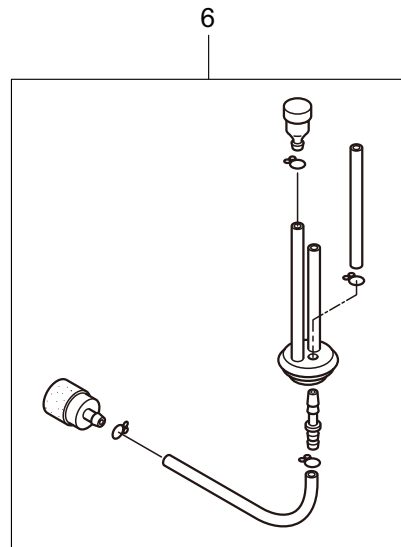

P23-10
1. PARTS KIT

1

2

3

4

5

6