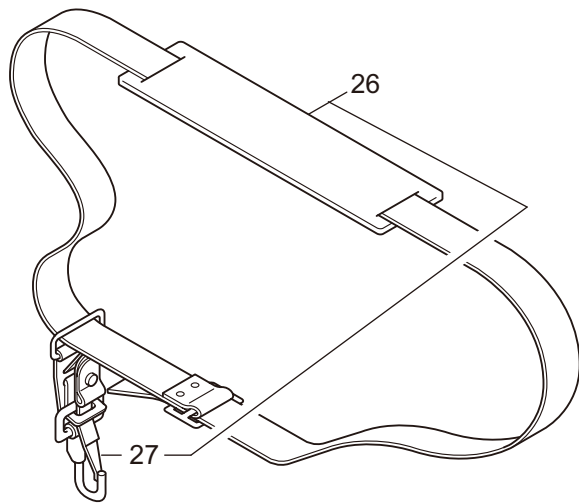

1

2

3

4

5

6

Ref. No.	Part No.	Part Name	Q'ty	Remarks
1-1	247672	Cylinder Kit	1	Incl.5
1-2	247673	Piston Kit	1	
1-3	246919	Clutch Kit	1	
1-4	247887	Carburetor Kit	1	
1-5	247867	Carburetor Parts Kit	1	
1-6	289031	Fuel Pipe Pick-up Ass'y	1	

P23-10

2. MAIN BODY

Ref. No.	Part No.	Part Name	Q'ty	Remarks
2-1	364207	P23-10	1	
2-2	261250	Cap Screw	4	M5x20
2-3	215512	Clutch Case Ass'y	1	Incl.4-10
2-4	214592	Bearing Case	1	
2-5	214161	Bearing	2	#6000ZZ
2-6	054676	Snap Ring	1	#26
2-7	560309	Buffer	1	
2-8	214163	Washer	1	
2-9	092033	Screw	4	M5x15
2-10	214593	Driveshaft Tube Adapter	1	
2-11	261246	Cap Screw	1	M5x25
2-12	221755	Driveshaft Tube	1	Incl.13-15
2-13	221501	Label	1	Warning
2-14	221529	Label	1	Caution
2-15	219937	Label	1	
2-16	219268	Driveshaft Ass'y	1	
2-17	054677	Clutch Drum	1	
2-18	229001	Throttle Trigger	1	
2-19	054691	Hanging Bracket Ass'y	1	Incl.20
2-20	089738	Bolt	1	M5x15
2-21	234934	Label	1	P23-10
2-22	231955	Loop Handle Ass'y	1	Incl.23-25
2-23	225699	Loop Handle	1	
2-24	081027	Nut	4	M5
2-25	215608	Cap Screw	4	M5x30x16
2-26	220533	Hanging Strap Ass'y	1	Incl.27
2-27	231657	Hook	1	