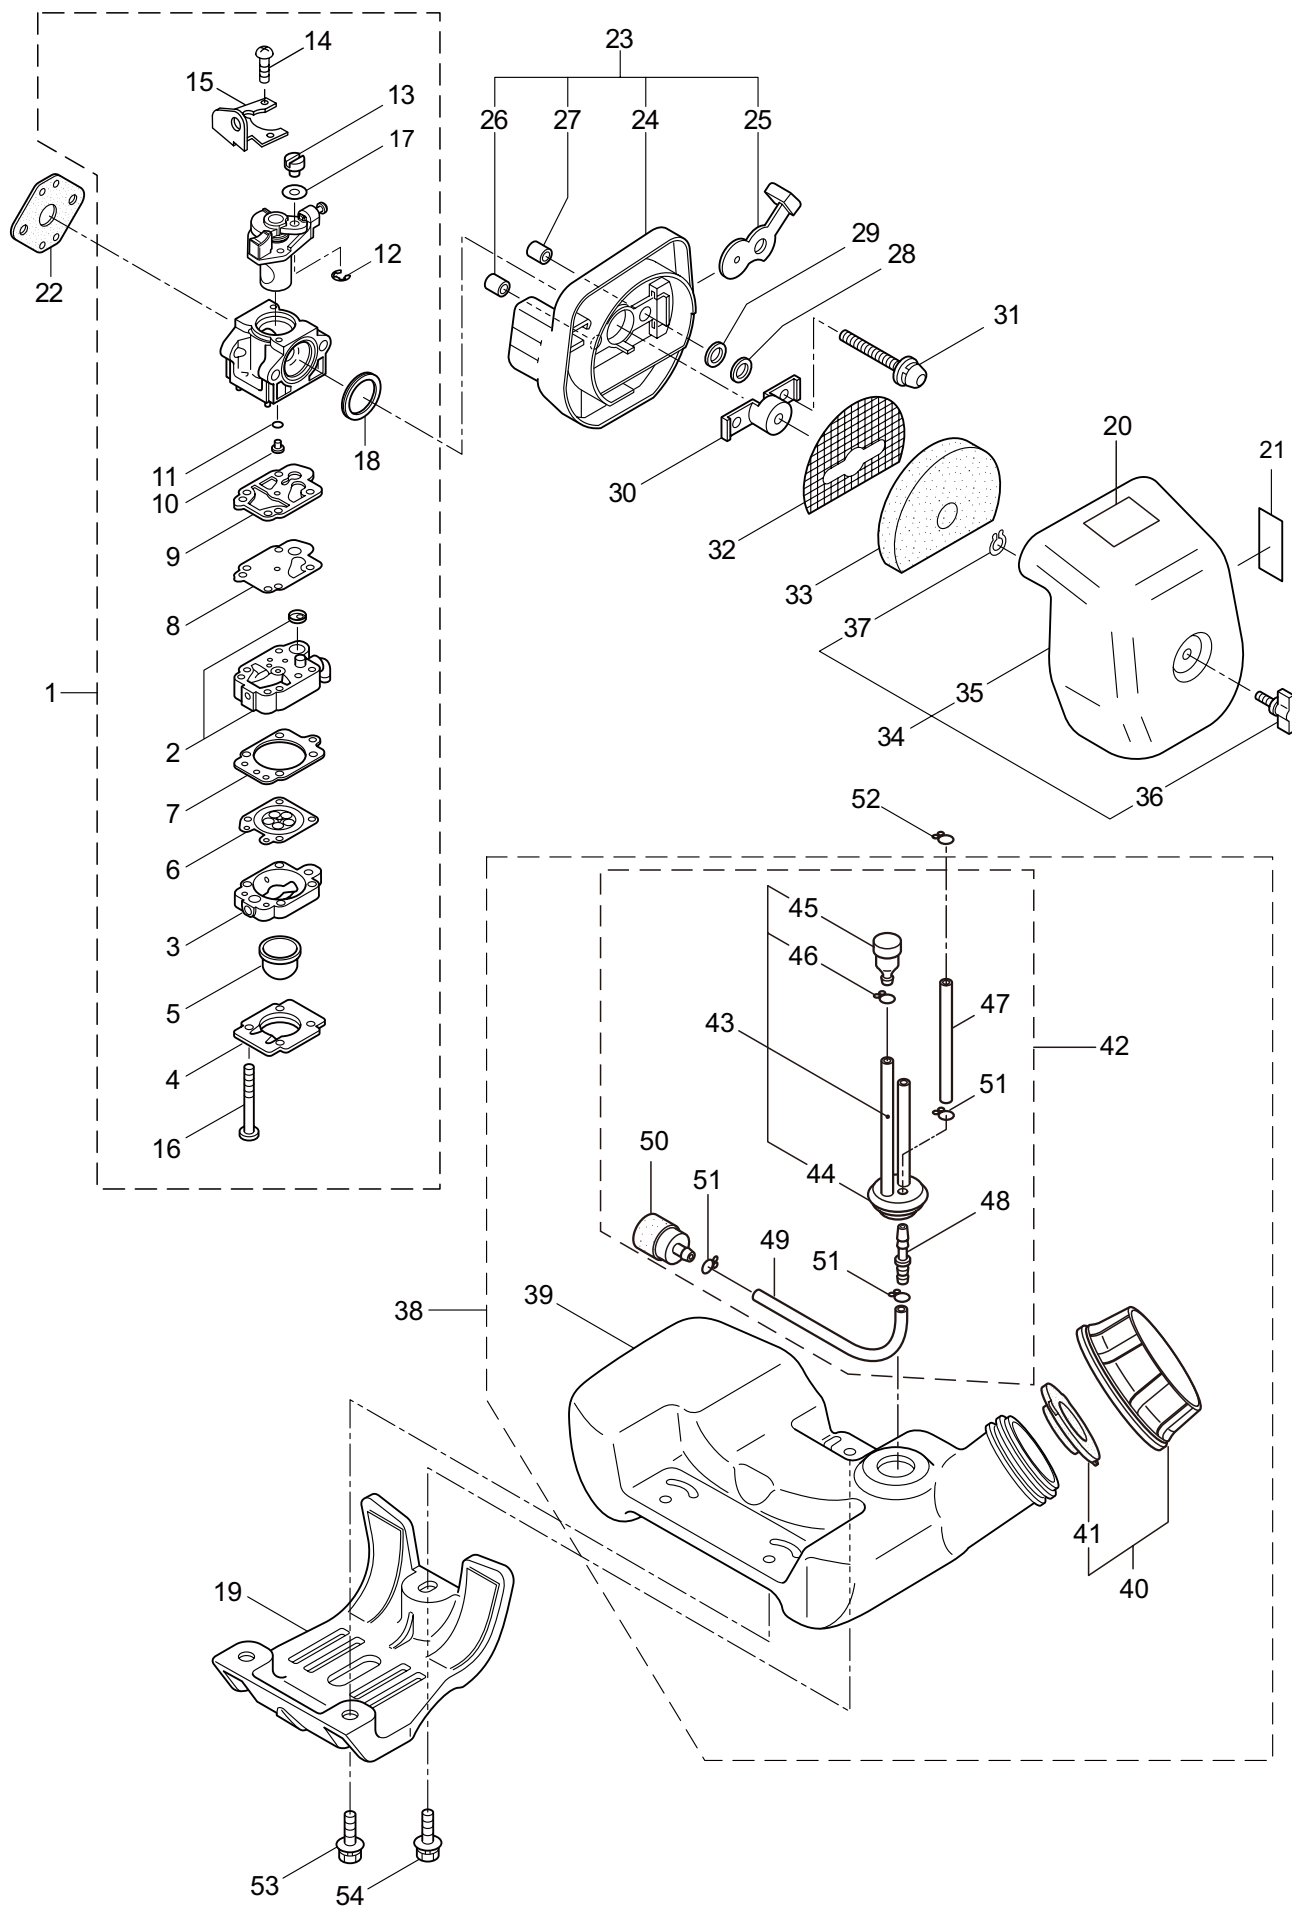

Ref. No.	Part No.	Part Name	Q'ty	Remarks
5-1	286898	Carburetor Ass'y	1	Incl.2-18 New gasket required
5-2	264155	Pump Body	1	
5-3	262991	Purge Body	1	
5-4	262992	Cover Plate	1	
5-5	261874	Primer Bulb	1	
5-6	283905	Diaphragm, Meterring	1	#37
5-7	262993	Gasket	1	
5-8	262994	Diaphragm,Fuel Pump	1	
5-9	282576	Gasket	1	
5-10	281487	Main Jet	1	
5-11	261871	O-Ring	1	
5-12	261876	E-Ring	1	
5-13	261658	Swivel	1	
5-14	261875	Screw	2	
5-15	264677	Bracket	1	
5-16	262996	Screw	4	
5-17	264678	Washer	1	
5-18	261657	Packing	1	
5-19	281447	Stand	1	
5-20	285188	Label	1	
5-21	261352	Label	1	Choke
5-22	261864	Gasket	1	Incl.24-27
5-23	268055	Air Filter Case Ass'y	1	
5-24	268056	Air Filter Case	1	
5-25	268057	Valve	1	
5-26	268157	Sleeve	1	5.5x7.1x6L
5-27	268412	Sleeve	1	5.2x7.1x6.4L
5-28	263345	Packing	1	7.2x11xt1.3
5-29	263942	Washer	1	7.2x12xt0.15
5-30	263815	Stay	1	
5-31	264016	Cap Screw	2	M5x60
5-32	265026	Screen	1	Incl.35-37
5-33	265027	Foam Element	1	
5-34	268058	Air Filter Cover Ass'y	1	
5-35	268059	Air Filter Cover	1	
5-36	281438	Knob	1	#5 Incl.39-51
5-37	261734	Snap Ring	1	
5-38	289030	Fuel Tank Ass'y	1	
5-39	285048	Fuel Tank	1	
5-40	289043	Fuel Tank Cap Ass'y	1	
5-41	287058	Gasket	1	Incl.43-51 Incl.44-46
5-42	289031	Fuel Pipe Pick-up Ass'y	1	
5-43	289032	Fuel Pipe Ass'y	1	
5-44	268065	Grommet	1	
5-45	261590	Breather	1	

5. CARBURETOR, FUEL TANK