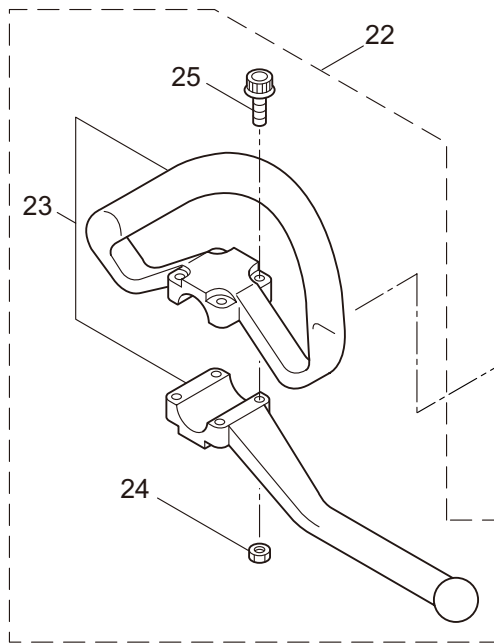

P23-10

2. MAIN BODY

Ref. No.	Part No.	Part Name	Q'ty	Remarks
2-1	364207	P23-10	1	
2-2	261250	Cap Screw	4	M5x20
2-3	215512	Clutch Case Ass'y	1	Incl.4-10
2-4	214592	Bearing Case	1	
2-5	214161	Bearing	2	#6000ZZ
2-6	054676	Snap Ring	1	#26
2-7	560309	Buffer	1	
2-8	214163	Washer	1	
2-9	092033	Screw	4	M5x15
2-10	214593	Driveshaft Tube Adapter	1	
2-11	261246	Cap Screw	1	M5x25
2-12	221755	Driveshaft Tube	1	Incl.13-15
2-13	221501	Label	1	Warning
2-14	221529	Label	1	Caution
2-15	219937	Label	1	
2-16	219268	Driveshaft Ass'y	1	
2-17	054677	Clutch Drum	1	
2-18	229001	Throttle Trigger	1	
2-19	054691	Hanging Bracket Ass'y	1	Incl.20
2-20	089738	Bolt	1	M5x15
2-21	234934	Label	1	P23-10
2-22	231955	Loop Handle Ass'y	1	Incl.23-25
2-23	225699	Loop Handle	1	
2-24	081027	Nut	4	M5
2-25	215608	Cap Screw	4	M5x30x16
2-26	220533	Hanging Strap Ass'y	1	Incl.27
2-27	231657	Hook	1	