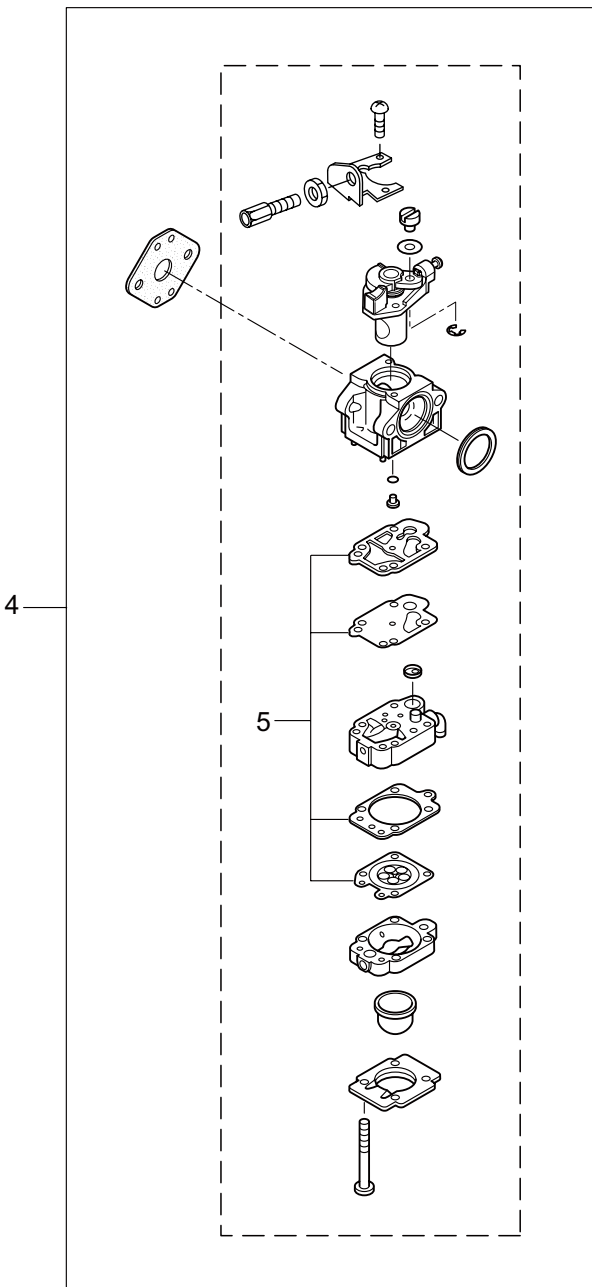

PARTS LIST

P23-10

CONTENTS

1. PARTS KIT	1
2. MAIN BODY	3
3. PRUNER HEAD, ACCESSORIES	5
4. ENGINE	7
5. CARBURETOR, FUEL TANK	11

2021. 03.

MARUYAMA

P/N 523646-1

P23-10
1. PARTS KIT

1

2

3

4

5

6

Ref. No.	Part No.	Part Name	Q'ty	Remarks
1-1	247672	Cylinder Kit	1	Incl.5
1-2	247673	Piston Kit	1	
1-3	246919	Clutch Kit	1	
1-4	247887	Carburetor Kit	1	
1-5	247867	Carburetor Parts Kit	1	
1-6	289031	Fuel Pipe Pick-up Ass'y	1	

P23-10

2. MAIN BODY

Ref. No.	Part No.	Part Name	Q'ty	Remarks
2-1	364207	P23-10	1	
2-2	261250	Cap Screw	4	M5x20
2-3	215512	Clutch Case Ass'y	1	Incl.4-10
2-4	214592	Bearing Case	1	
2-5	214161	Bearing	2	#6000ZZ
2-6	054676	Snap Ring	1	#26
2-7	560309	Buffer	1	
2-8	214163	Washer	1	
2-9	092033	Screw	4	M5x15
2-10	214593	Driveshaft Tube Adapter	1	
2-11	261246	Cap Screw	1	M5x25
2-12	221755	Driveshaft Tube	1	Incl.13-15
2-13	221501	Label	1	Warning
2-14	221529	Label	1	Caution
2-15	219937	Label	1	
2-16	219268	Driveshaft Ass'y	1	
2-17	054677	Clutch Drum	1	
2-18	229001	Throttle Trigger	1	
2-19	054691	Hanging Bracket Ass'y	1	Incl.20
2-20	089738	Bolt	1	M5x15
2-21	234934	Label	1	P23-10
2-22	231955	Loop Handle Ass'y	1	Incl.23-25
2-23	225699	Loop Handle	1	
2-24	081027	Nut	4	M5
2-25	215608	Cap Screw	4	M5x30x16
2-26	220533	Hanging Strap Ass'y	1	Incl.27
2-27	231657	Hook	1	

5. CARBURETOR, FUEL TANK

Ref. No.	Part No.	Part Name	Q'ty	Remarks
5-46	261117	Clip	1	
5-47	289028	Pipe A	1	3x5x53L
5-48	288921	Joint	1	
5-49	289033	Pipe	1	3x5x100L
5-50	277887	Filter Ass'y	1	
5-51	261117	Clip	3	
5-52	261117	Clip	1	
5-53	281714	Cap Screw	2	M5x20
5-54	281715	Cap Screw	1	M5x20