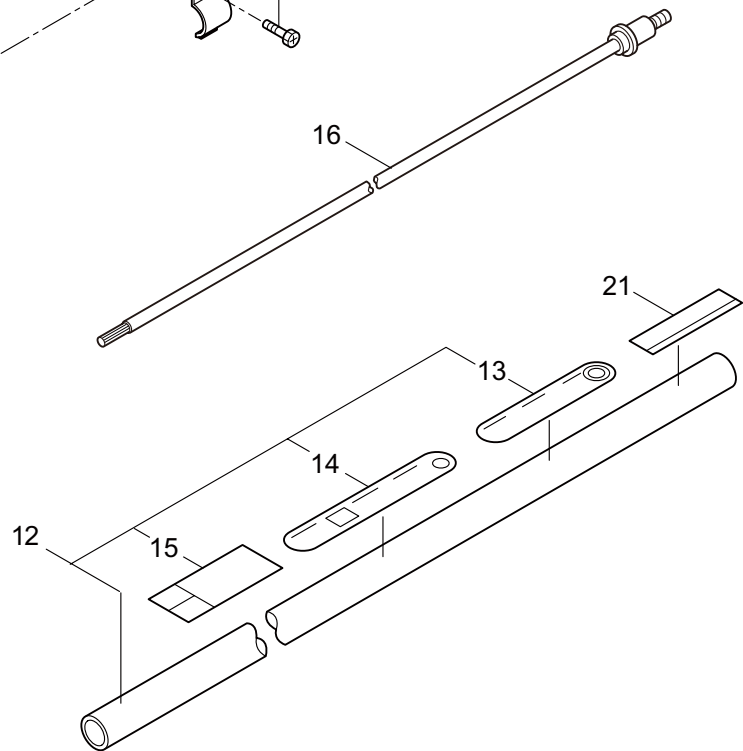

P23-10

2. MAIN BODY

Ref. No.	Part No.	Part Name	Q'ty	Remarks
2-1	364207	P23-10	1	
2-2	261250	Cap Screw	4	M5x20
2-3	215512	Clutch Case Ass'y	1	Incl.4-10
2-4	214592	Bearing Case	1	
2-5	214161	Bearing	2	#6000ZZ
2-6	054676	Snap Ring	1	#26
2-7	560309	Buffer	1	
2-8	214163	Washer	1	
2-9	092033	Screw	4	M5x15
2-10	214593	Driveshaft Tube Adapter	1	
2-11	261246	Cap Screw	1	M5x25
2-12	221755	Driveshaft Tube	1	Incl.13-15
2-13	221501	Label	1	Warning
2-14	221529	Label	1	Caution
2-15	219937	Label	1	
2-16	219268	Driveshaft Ass'y	1	
2-17	054677	Clutch Drum	1	
2-18	229001	Throttle Trigger	1	
2-19	054691	Hanging Bracket Ass'y	1	Incl.20
2-20	089738	Bolt	1	M5x15
2-21	234934	Label	1	P23-10
2-22	231955	Loop Handle Ass'y	1	Incl.23-25
2-23	225699	Loop Handle	1	
2-24	081027	Nut	4	M5
2-25	215608	Cap Screw	4	M5x30x16
2-26	220533	Hanging Strap Ass'y	1	Incl.27
2-27	231657	Hook	1	