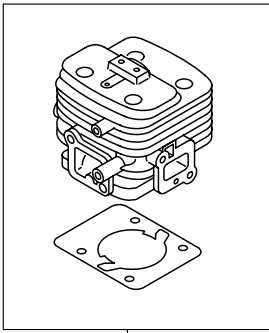

PARTS LIST

P23-10

CONTENTS

1. PARTS KIT	1
2. MAIN BODY	3
3. PRUNER HEAD, ACCESSORIES	5
4. ENGINE	7
5. CARBURETOR, FUEL TANK	11

2021. 03.

MARUYAMA

P/N 523646-1

P23-10
1. PARTS KIT

1

2

3

4

5

6

Ref. No.	Part No.	Part Name	Q'ty	Remarks
1-1	247672	Cylinder Kit	1	Incl.5
1-2	247673	Piston Kit	1	
1-3	246919	Clutch Kit	1	
1-4	247887	Carburetor Kit	1	
1-5	247867	Carburetor Parts Kit	1	
1-6	289031	Fuel Pipe Pick-up Ass'y	1	

P23-10

2. MAIN BODY

Ref. No.	Part No.	Part Name	Q'ty	Remarks
2-1	364207	P23-10	1	
2-2	261250	Cap Screw	4	M5x20
2-3	215512	Clutch Case Ass'y	1	Incl.4-10
2-4	214592	Bearing Case	1	
2-5	214161	Bearing	2	#6000ZZ
2-6	054676	Snap Ring	1	#26
2-7	560309	Buffer	1	
2-8	214163	Washer	1	
2-9	092033	Screw	4	M5x15
2-10	214593	Driveshaft Tube Adapter	1	
2-11	261246	Cap Screw	1	M5x25
2-12	221755	Driveshaft Tube	1	Incl.13-15
2-13	221501	Label	1	Warning
2-14	221529	Label	1	Caution
2-15	219937	Label	1	
2-16	219268	Driveshaft Ass'y	1	
2-17	054677	Clutch Drum	1	
2-18	229001	Throttle Trigger	1	
2-19	054691	Hanging Bracket Ass'y	1	Incl.20
2-20	089738	Bolt	1	M5x15
2-21	234934	Label	1	P23-10
2-22	231955	Loop Handle Ass'y	1	Incl.23-25
2-23	225699	Loop Handle	1	
2-24	081027	Nut	4	M5
2-25	215608	Cap Screw	4	M5x30x16
2-26	220533	Hanging Strap Ass'y	1	Incl.27
2-27	231657	Hook	1	

5. CARBURETOR, FUEL TANK

Ref. No.	Part No.	Part Name	Q'ty	Remarks
5-46	261117	Clip	1	
5-47	289028	Pipe A	1	3x5x53L
5-48	288921	Joint	1	
5-49	289033	Pipe	1	3x5x100L
5-50	277887	Filter Ass'y	1	
5-51	261117	Clip	3	
5-52	261117	Clip	1	
5-53	281714	Cap Screw	2	M5x20
5-54	281715	Cap Screw	1	M5x20