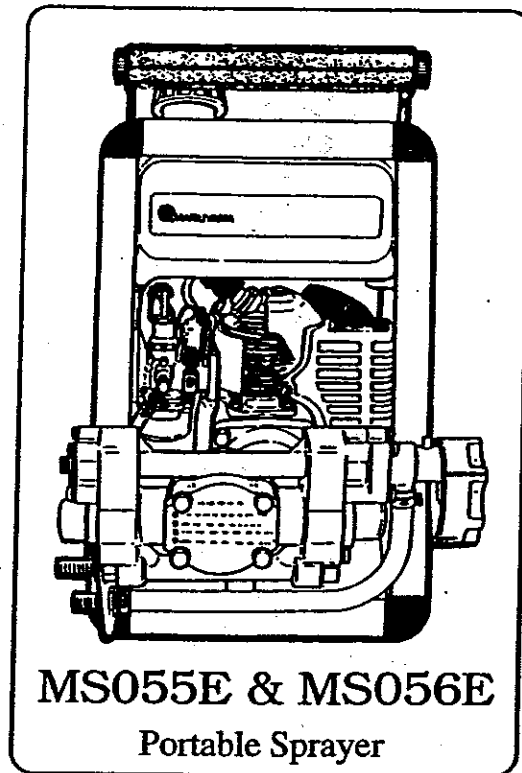

Manufacturing quality equipment since 1895.

ILLUSTRATED PARTS LIST

Models

MS055D, MS055E, MS056 & MS056E

1. FRAME & CHEMICAL TANK

MODELS: MS055D & MS056

Ref. No.	Description	MS056 Part No.	Q'ty	Remarks	MS055D Part No.	Q'ty	Remarks
1-1	MS056 & MS055D		1			1	
1-2	Engine Assy. - Complete	115771	1	AE200P/06	111913	1	TF022H-AG-2
1-3	Chemical Tank	103147	1		103147	1	
1-4	Backpack Frame	115747	1		103149	1	
1-5	Screw	816015	4	M6x13	816015	5	M6x13
1-6	Cap	106333	1		106333	1	
1-7	Packing	029299	1	ø36x13.0	029299	1	ø36x13.0
1-8	Strainer Cup	106330	1		106330	1	
1-9	Strainer Top	102623	1		102623	1	
1-10	Label	105982	1		105982	1	
1-11	Lid, Chemical Tank	106331	1		106331	1	
1-12	Label	106067	1		106067	1	
1-13	Stay Bracket	103150	1		103150	1	
1-14	Nut	109704	4	M6	109704	4	M6
1-15	Washer	019602	2	ø6.1xø17xt2.3	019602	2	ø6.1x17xt2.3
1-16	Screw Collar	103151	1		103151	1	
1-17	Fuel Tank Assy.	115137	1	Incl. 18~23		-	
1-18	• Fuel Tank	114887	1		103388	1	
1-19	• Fuel Filter	106920	1		106920	1	
1-20	• Fuel Cap	028391	1		028391	1	
1-21	• Fuel Valve	115152	1			-	
1-22	• Fuel Hose	114902	1	ø8xø9x80L	104958	1	
1-23	• Clamp	112530	1		043832	1	
1-24	Bolt	105938	1		105938	1	
1-25	Screw, Tank Fitting	103379	1		103379	1	
1-26	Label	115751	1	MS056		-	
1-27	Throttle Lever	115148	1		102377	1	
1-28	Nut	103549	1	M5	103549	1	M5
1-29	Stop Button	114895	1		107370	1	
1-30	Ground Wire	114896	1	AV0.5x320L	110838	1	
1-31	Washer	012489	1		012489	1	
1-32	Vinyl Hose	114901	1		110839	1	
1-33	Bracket	114881	1		103156	1	
1-34	Screw	081415	2	M5x0.8x16	081415	2	M5x0.8x16
1-35	Nut	103549	2	M5	103549	2	M5
1-36	Band	105337	1		105337	1	
1-37	Cushion Pad	115748	1		103160	1	
1-38	Fastener	101863	4	#7	101863	4	
1-39	Backpack Strap	811344	2	Blk - Cloth	108466	2	Wht-Vinyl
1-40	Screw	083445	2	M6x16	083445	2	M6x16
1-41	Nut	109704	2	M6	109704	2	M6
1-42	Label	106311	1		106311	1	
1-43	Label	107483	1		107483	1	