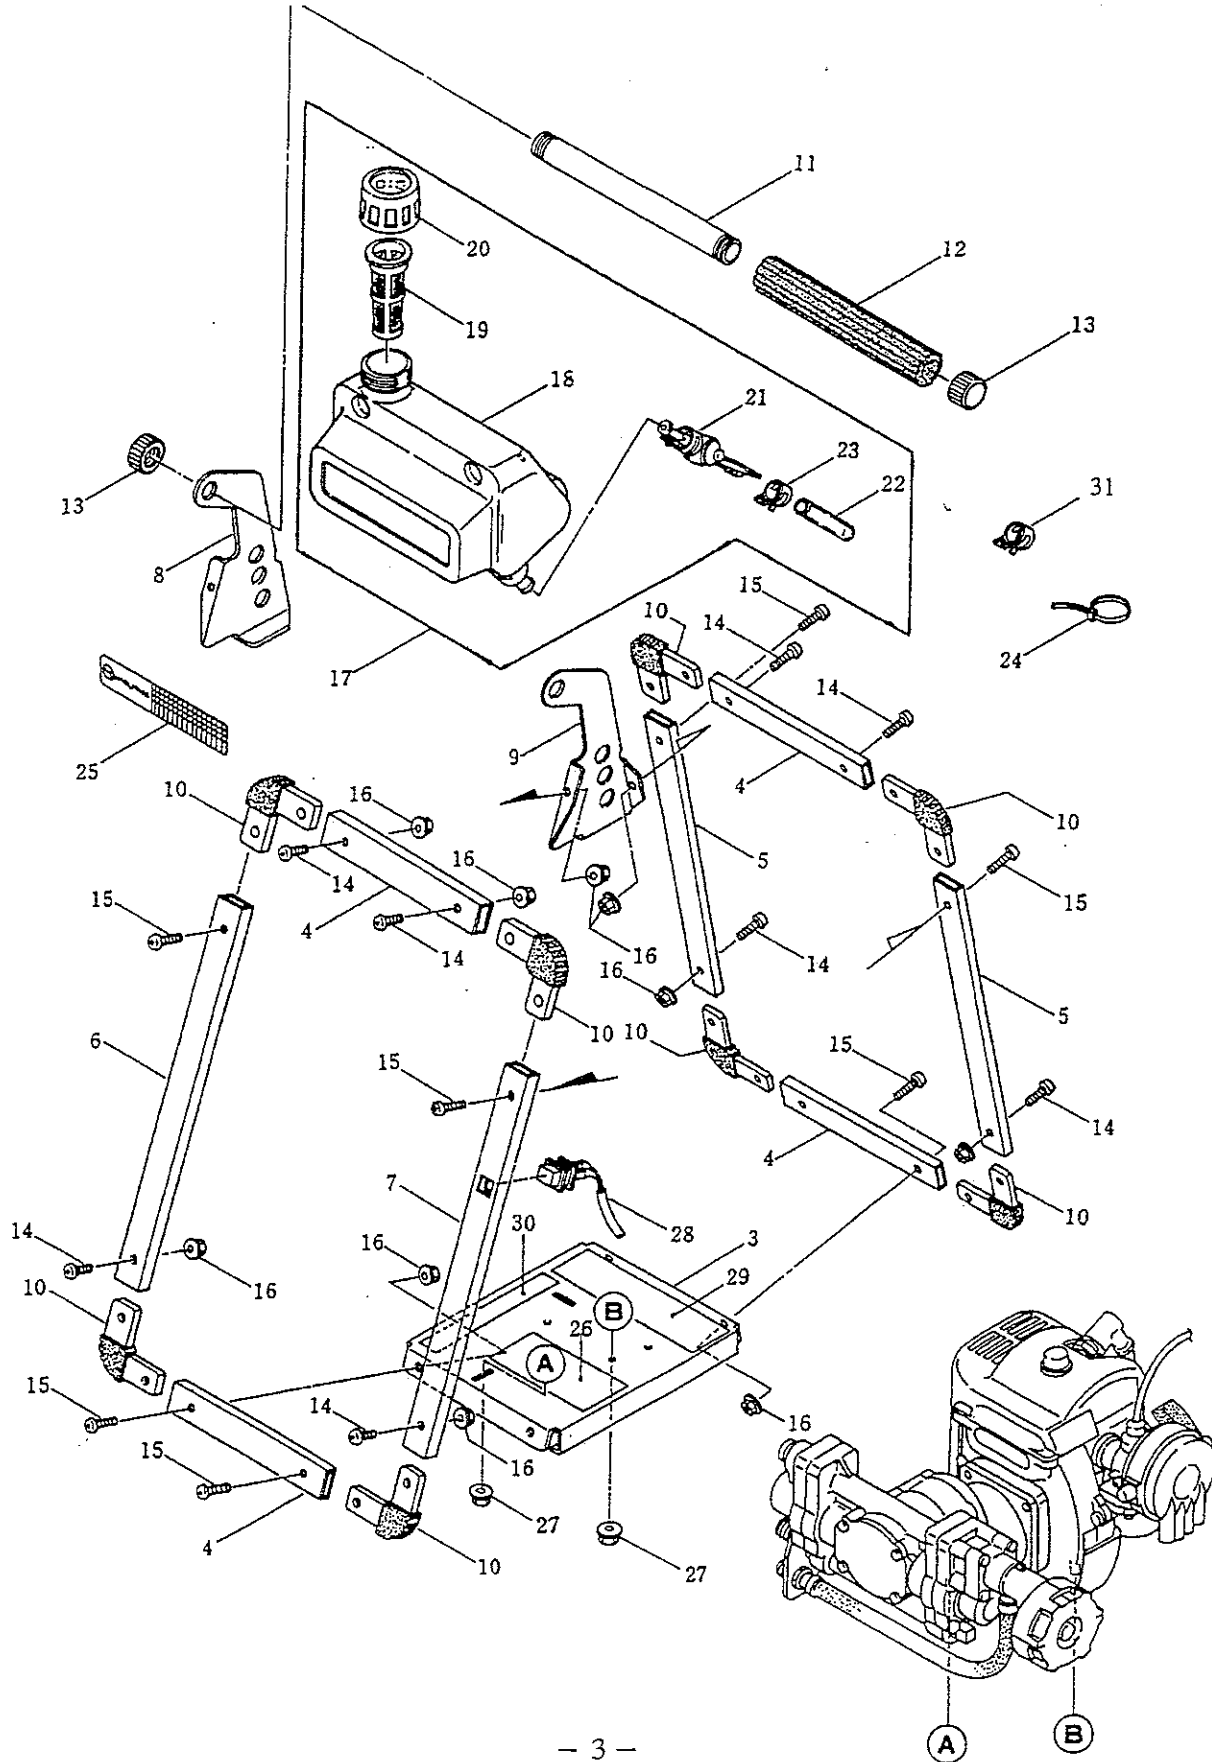

2. FRAME & FUEL TANK

MODELS: MS055E & MS056E

Ref. No.	Description	MS056E Part No.	Q'ty	Remarks	MS055E Part No.	Q'ty	Remarks
2-1	MS056E & MS055E						
2-2	Frame Ass'y	115867	1	Incl. 2~24		-	
2-3	• Base	115539	1		103418	1	
2-4	• Frame Pipe	115542	4		103419	4	
2-5	• Frame Pipe	115543	2		103421	2	
2-6	• Frame Pipe	115544	1		103420	1	
2-7	• Frame Pipe	115545	1		103420	1	
2-8	• Bracket	115540	1		103422	1	
2-9	• Bracket	115541	1		103423	1	
2-10	• Joint	103424	8		103424	8	
2-11	• Pipe	103425	1		103425	1	
2-12	• Grip	103426	1		103426	1	
2-13	• Cap	103427	2	M16	103427	2	M16
2-14	• Screw	081415	8	M5x16	081415	8	M5x16
2-15	• Screw	081416	8	M5x20	081416	10	M5x20
2-16	• Nut	103549	14	M5	103549	16	M5
2-17	• Fuel Tank Ass'y	115862	1	Incl. 18~23		-	
2-18	•• Fuel Tank	115599	1		103428	1	
2-19	•• Fuel Strainer	106920	1		106920	1	
2-20	•• Fuel Cap	028391	1		028391	1	
2-21	•• Fuel Valve	115152	1			-	
2-22	•• Fuel Hose	115863	1	ø5xø9x65L	100747	1	ø8xø12x320L
2-23	•• Hose Clamp	112530	1		043832	1	
2-24	• Band	055264	1		055264	1	
2-25	Label	115790	1	MS056E		-	
2-26	Label	105982	1			-	
2-27	Nut	100420	3	M6	100420	4	M6
2-28	Stop Button	115833	1	1A, 125V		-	
2-29	Label	814715	1			-	
2-30	Label	107483	1			-	
2-31	Hose Clamp		-		103067	1