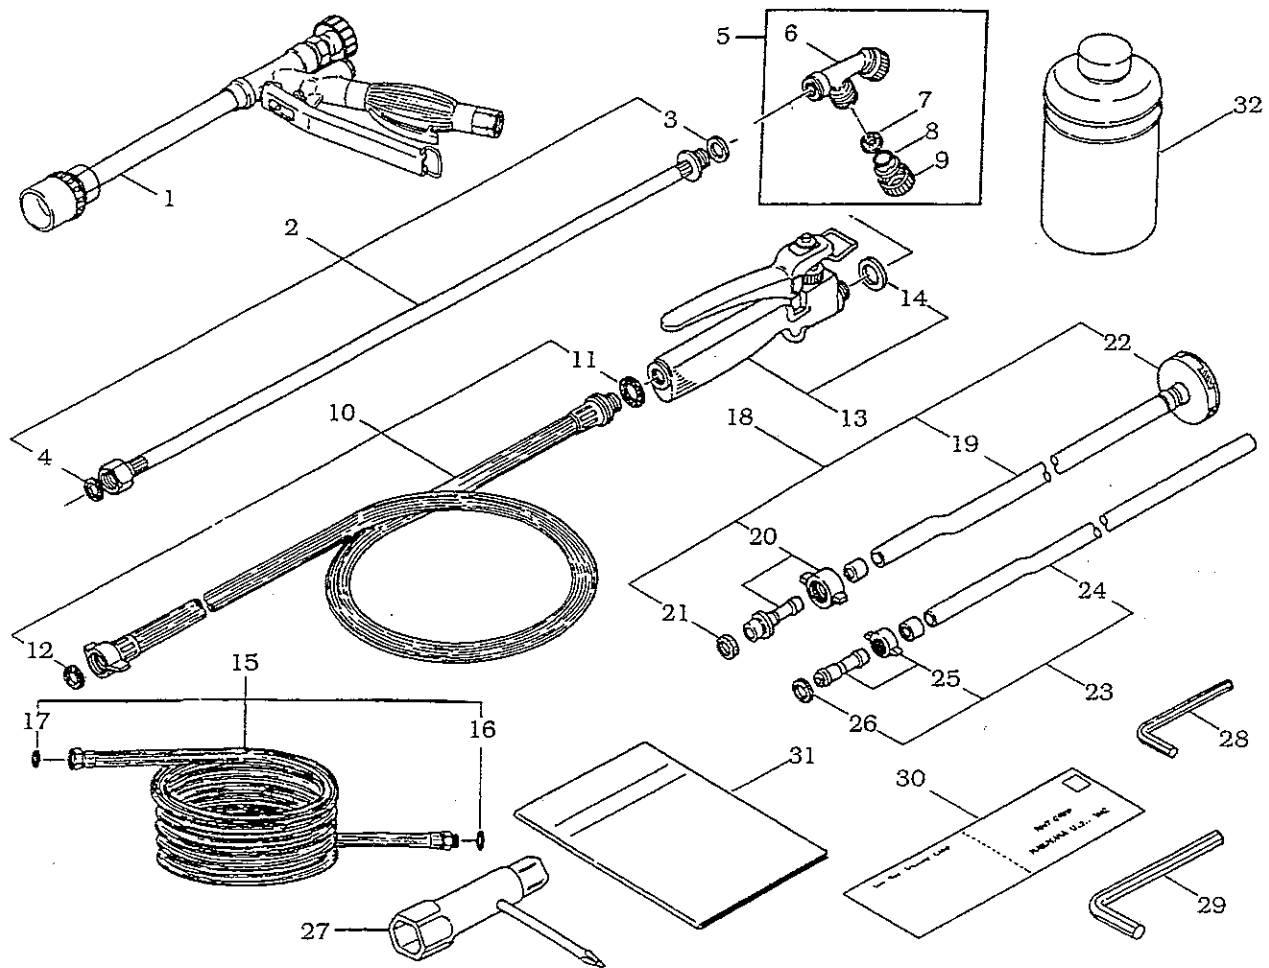

Ref. No.	Description	MS055D Part No.	Q'ty	Remarks	MS055E Part No.	Q'ty	Remarks
7-41	•Brake Spring	943221	1		943221	1	
7-42	•Pawl	943220	1		943220	1	
7-43	•Retainer	944328	1		944328	1	
7-44	•Screw	944801	1		944801	1	
7-45	•Rope Guide	944239	1		944239	1	
7-46	•Rope	944240	1	890L	944240	1	890L
7-47	•Grip	944241	1		944241	1	
7-48	Air Cleaner Ass'y	574002	1		574002	1	
7-49	•Filter Case	574003	1		574003	1	
7-50	•Filter Element	943483	1		943483	1	
7-51	•Filter Cover	574004	1		574004	1	

8. NOZZLE, HOSE AND ACCESSORIES