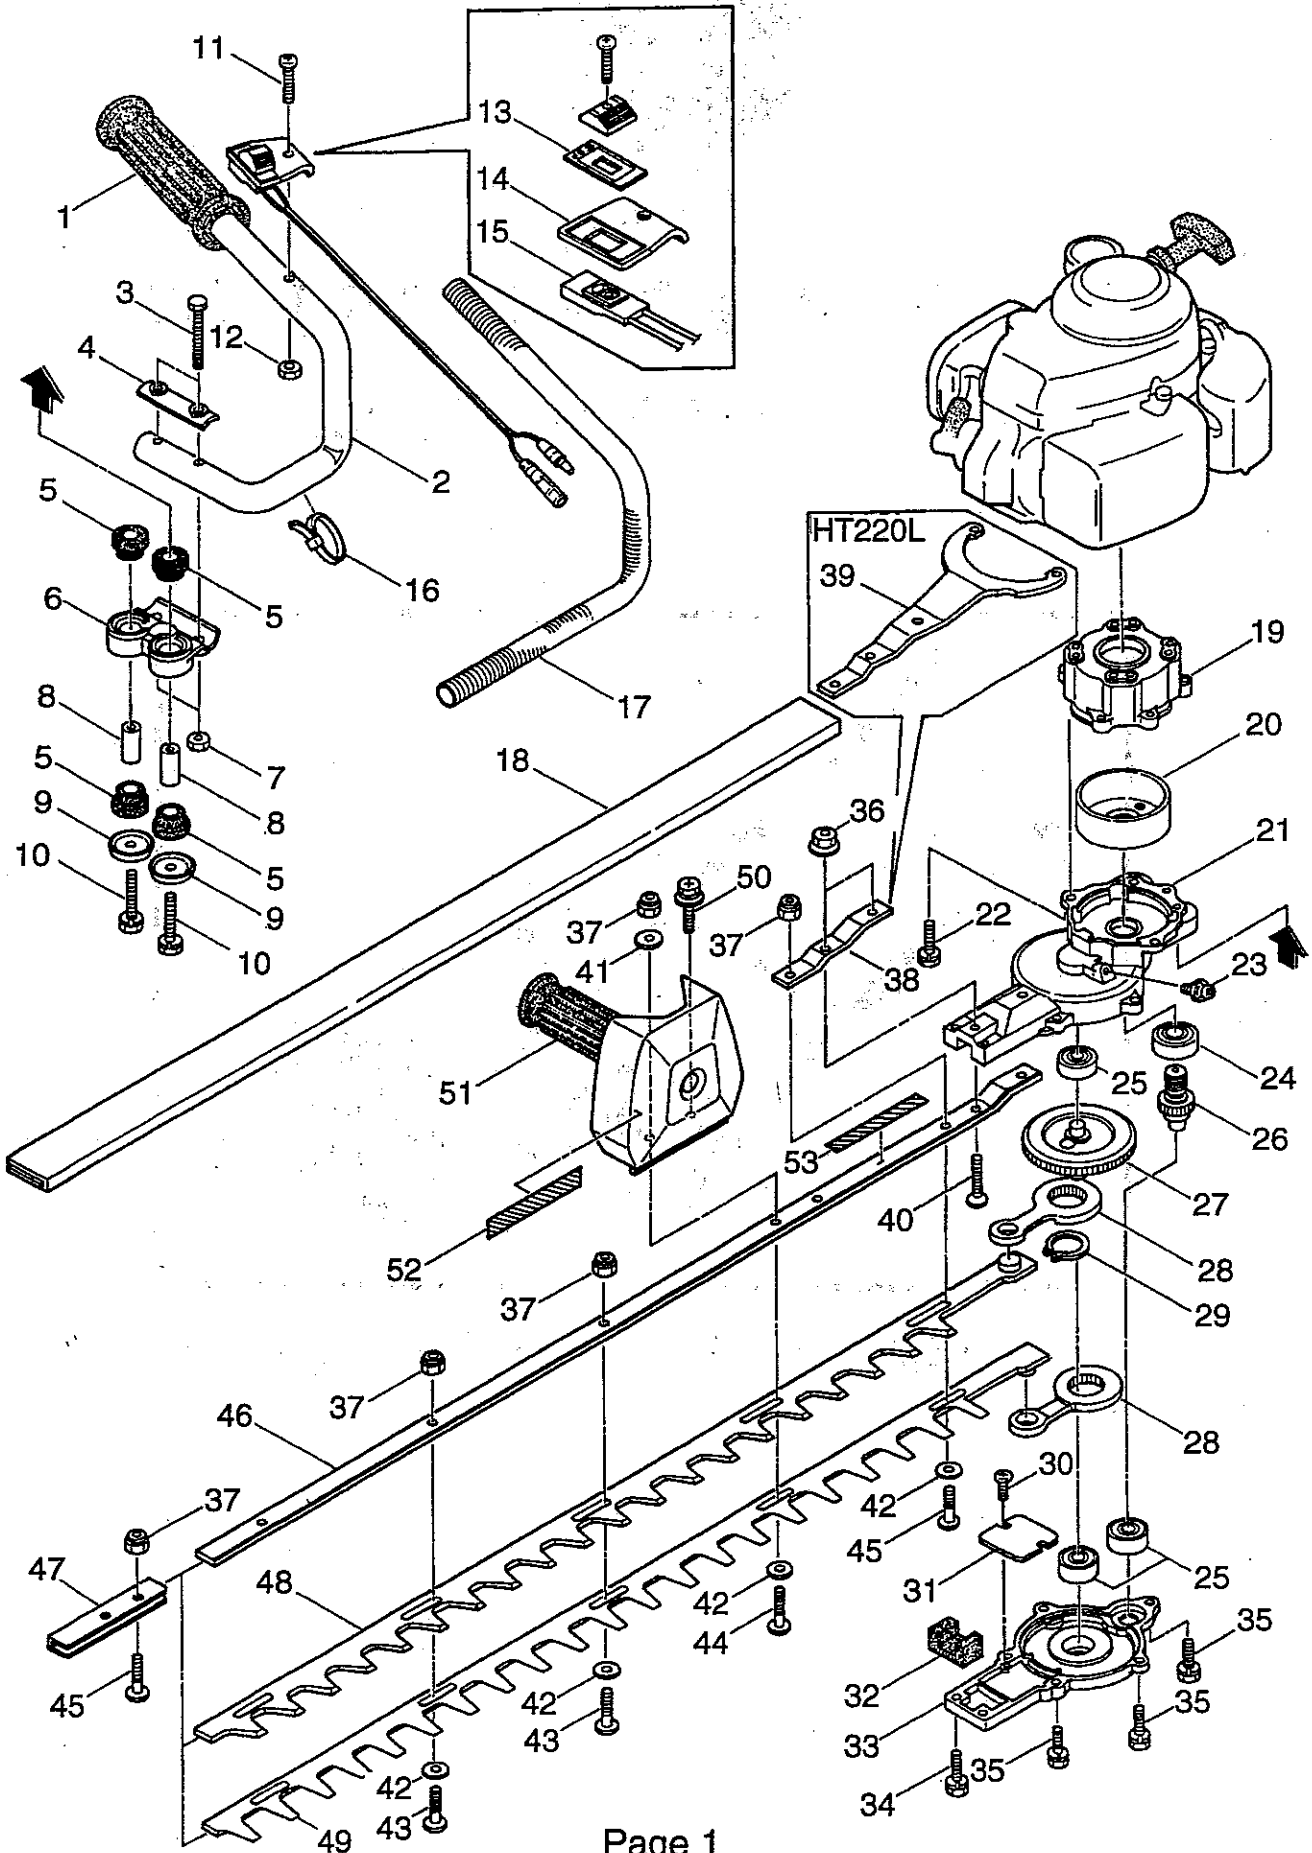

Manufacturing quality equipment since 1895.

ILLUSTRATED PARTS LIST

Models HT220 & HT220L

HT220 & HT220L Hedge Trimmers

Models HT220 & HT220L Main Body

Models HT220 & HT220L Main Body

Ref. No.	Part No.	Description	Q'ty	Remarks
1	577134	Grip	1	
2	591447	Left Handle	1	
3	580796	Bolt	2	M5 x 30
4	577133	Handle Fitting	1	
5	577138	Buffer	4	
6	577136	Handle Bracket	1	
7	991938	Nut	2	M5
8	577137	Collar	2	
9	577139	Fitting Rubber	2	
10	580803	Bolt	2	M6 x 35
11	991954	Screw	1	M5 x 25
12	991938	Nut	1	M5
13	580809	•Label	1	M4 x 16
14	580810	Switch Stay	1	
15	580811	Switch Assembly	1	Includes 13 (•)
16	580808	Band	1	
17	580812	Tube	1	
18	580782	Blade Cover (HT220)	1	
18	580816	Blade Cover (HT220L)	1	
19	577127	Spacer	1	
20	580761	Drum	1	
21	591444	Upper Case	1	
22	991971	Bolt (HT220)	3	M6 x 15
22	587305	Bolt (HT220L)	3	M6 x 18
23	991937	Grease Nipple	1	M6
24	580767	Bearing	1	#6001 2RS
25	580768	Bearing	3	#608 Z
26	580769	Pinion Gear	1	
27	591443	Crank Complete	1	
28	997282	Rod	2	
29	580777	Snap Ring	1	
30	991924	Screw	2	M3 x 5
31	991919	Rod Slide Plate	1	
32	997286	Felt	1	
33	997288	Lower Case	1	
34	580790	Bolt	2	M5 x 20
35	580791	Bolt	5	M5 x 16
36	997244	Nut	2	M5
37	991941	U-Nut (HT220)	*5	M6 *Q'ty 7 for HT220L
38	991973	Reinforcing Plate (HT220)	1	
39	587304	Reinforcing Plate (HT220L)	1	
40	991931	Screw	2	M5 x 20
41	991964	Washer	1	
42	991913	Washer	*4	*Q'ty 6 for HT220L
43	991914	Screw	*2	*Q'ty 4 for HT220L
44	991918	Screw	1	
45	991912	Screw	2	
46	577131	Guide Plate (HT220)	1	
46	580815	Guide Plate (HT220L)	1	
47	991911	End Plate (HT220)	1	
47	591464	End Plate (HT220L)	1	
48	991916	Upper Blade (HT220)	1	
48	591445	Upper Blade (HT220L)	1	
49	991917	Lower Blade (HT220)	1	
49	591446	Lower Blade (HT220L)	1	
50	580776	Bolt	1	M6 x 18
51	591463	Right Handle Assembly	1	Includes Grip
52	591449	Label	1	
53	591450	Label	1	