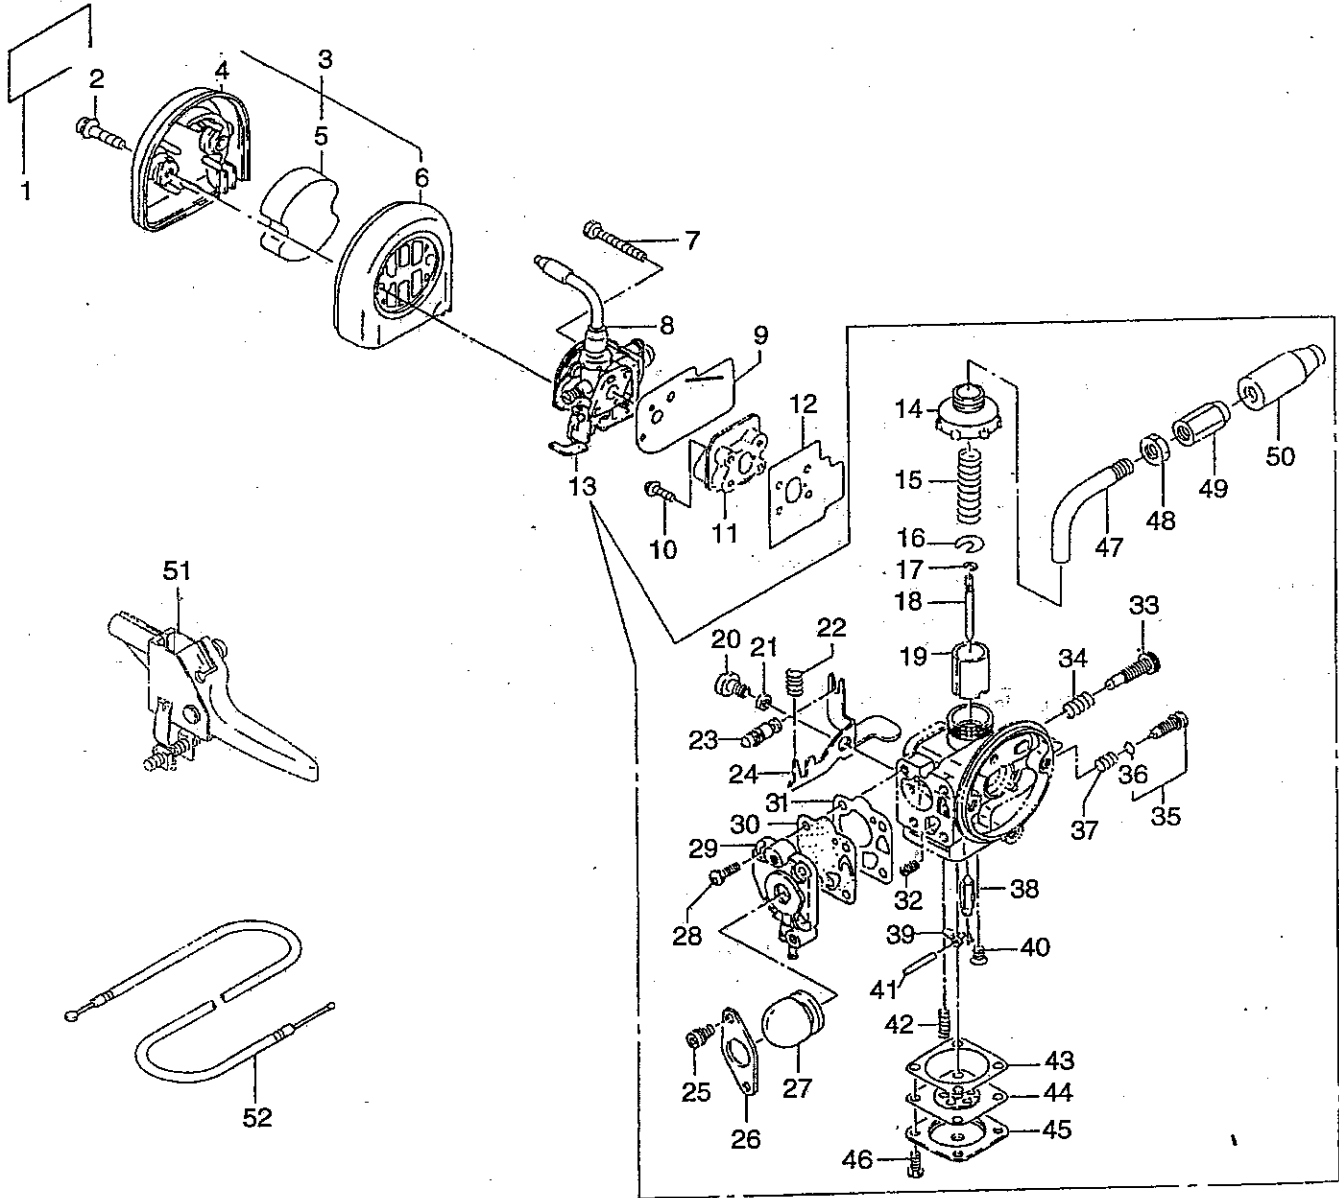

Models HT220 & HT220L Carburetor & Fuel Tank

Models HT220 & HT220L Carburetor & Fuel Tank

Ref No.	Part No.	Description	Qty	Remarks
1	591606	Label	1	
2	943464	Screw	2	
3	591574	Air Filter Assembly	1	Includes 4~6 (*)
4	591576	•Air Filter Cap	1	
5	591577	•Air Filter Element	1	
6	591575	•Air Filter Case	1	
7	943463	Screw	2	
8	591543	Cap	1	
9	591539	Carburetor Gasket	1	
10	577361	Screw	2	M5 x 25
11	591555	Insulator	1	
12	591540	Insulator Gasket	1	
13	591549	Carburetor Assembly	1	Includes 14~50 (**)
14	591545	••Cap	1	
15	591570	••Throttle Spring	1	
16	591547	••Valve Retainer	1	
17	591566	••Snap Ring	1	
18	591551	••Jet Needle	1	#123
19	584655	••Throttle Valve	1	
20	943572	••Screw	1	
21	591565	••Collar	1	
22	591572	••Tickler Spring	1	
23	591556	••Breather Valve	1	
24	591546	••Tickler Lever	1	
25	998430	••Screw	2	M4 x 7
26	998431	••Plate	1	
27	998432	••Priming Pump	1	
28	591561	••Screw	4	
29	572951	••Pump Cover	1	
30	570256	••Pump Diaphragm	1	
31	591541	••Gasket	1	
32	572952	••Spring	2	
33	591552	••Throttle Stop Screw	1	
34	591571	••Spring	1	
35	591563	••Adjusting Screw	1	Includes 36
36	591568	••O-Ring	1	
37	591569	••Spring	1	
38	591553	••Float Valve	1	
39	591554	••Float Arm	1	
40	591560	••Screw	1	
41	591567	••Pin	1	
42	591573	••Spring	1	
43	591542	••Gasket	1	
44	572949	••Diaphragm Assy.	1	
45	591548	••Diaphragm Cover	1	
46	591562	••Screw	4	
47	591557	••Pipe	1	
48	591564	••Nut	1	
49	591550	••Cable Adjuster	1	
50	591544	••Cap	1	
51	577170	Throttle Lever	1	
52	591538	Throttle Cable	1	
53	573915	Tank Cap Assembly	1	
54	591580	Breather	1	

Ref No.	Part No.	Description	Qty	Remarks
55	591582	Fuel Tank Complete	1	Includes 56
56	591586	Collar	3	
57	577150	Bolt	1	
58	577149	Tank Bracket	1	
59	577168	Washer	6	
60	577169	Damper	6	
61	591583	Washer	3	
62	573307	Bolt	1	
63	577167	Bolt	2	
64	573299	Fuel Filter Assembly	1	Includes 65, 66
65	573070	Fuel Filter	1	
66	573069	Weight	1	
67	580830	Clamp	1	
68	591581	Pipe	1	
69	570701	Joint	1	
70	584759	Clamp	2	
71	591584	Tube	1	
72	591585	Tube	1	
73	577162	Tube	1