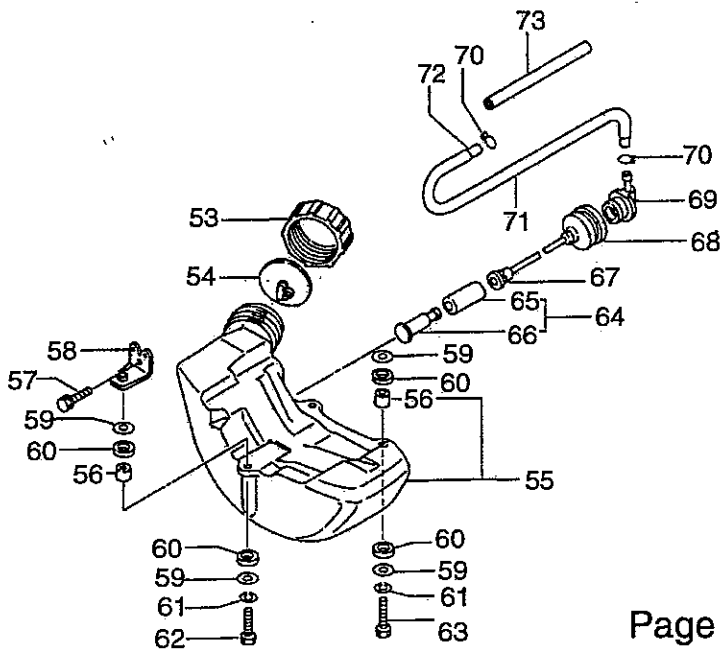

Models HT220 & HT220L Carburetor & Fuel Tank

Models HT220 & HT220L Carburetor & Fuel Tank

Ref No.	Part No.	Description	Qty	Remarks
1	591606	Label	1	
2	943464	Screw	2	
3	591574	Air Filter Assembly	1	Includes 4~6 (*)
4	591576	•Air Filter Cap	1	
5	591577	•Air Filter Element	1	
6	591575	•Air Filter Case	1	
7	943463	Screw	2	
8	591543	Cap	1	
9	591539	Carburetor Gasket	1	
10	577361	Screw	2	M5 x 25
11	591555	Insulator	1	
12	591540	Insulator Gasket	1	
13	591549	Carburetor Assembly	1	Includes 14~50 (**)
14	591545	••Cap	1	
15	591570	••Throttle Spring	1	
16	591547	••Valve Retainer	1	
17	591566	••Snap Ring	1	
18	591551	••Jet Needle	1	#123
19	584655	••Throttle Valve	1	
20	943572	••Screw	1	
21	591565	••Collar	1	
22	591572	••Tickler Spring	1	
23	591556	••Breather Valve	1	
24	591546	••Tickler Lever	1	
25	998430	••Screw	2	M4 x 7
26	998431	••Plate	1	
27	998432	••Priming Pump	1	
28	591561	••Screw	4	
29	572951	••Pump Cover	1	
30	570256	••Pump Diaphragm	1	
31	591541	••Gasket	1	
32	572952	••Spring	2	
33	591552	••Throttle Stop Screw	1	
34	591571	••Spring	1	
35	591563	••Adjusting Screw	1	Includes 36
36	591568	••O-Ring	1	
37	591569	••Spring	1	
38	591553	••Float Valve	1	
39	591554	••Float Arm	1	
40	591560	••Screw	1	
41	591567	••Pin	1	
42	591573	••Spring	1	
43	591542	••Gasket	1	
44	572949	••Diaphragm Assy.	1	
45	591548	••Diaphragm Cover	1	
46	591562	••Screw	4	
47	591557	••Pipe	1	
48	591564	••Nut	1	
49	591550	••Cable Adjuster	1	
50	591544	••Cap	1	
51	577170	Throttle Lever	1	
52	591538	Throttle Cable	1	
53	573915	Tank Cap Assembly	1	
54	591580	Breather	1	

Ref No.	Part No.	Description	Qty	Remarks
55	591582	Fuel Tank Complete	1	Includes 56
56	591586	Collar	3	
57	577150	Bolt	1	
58	577149	Tank Bracket	1	
59	577168	Washer	6	
60	577169	Damper	6	
61	591583	Washer	3	
62	573307	Bolt	1	
63	577167	Bolt	2	
64	573299	Fuel Filter Assembly	1	Includes 65, 66
65	573070	Fuel Filter	1	
66	573069	Weight	1	
67	580830	Clamp	1	
68	591581	Pipe	1	
69	570701	Joint	1	
70	584759	Clamp	2	
71	591584	Tube	1	
72	591585	Tube	1	
73	577162	Tube	1