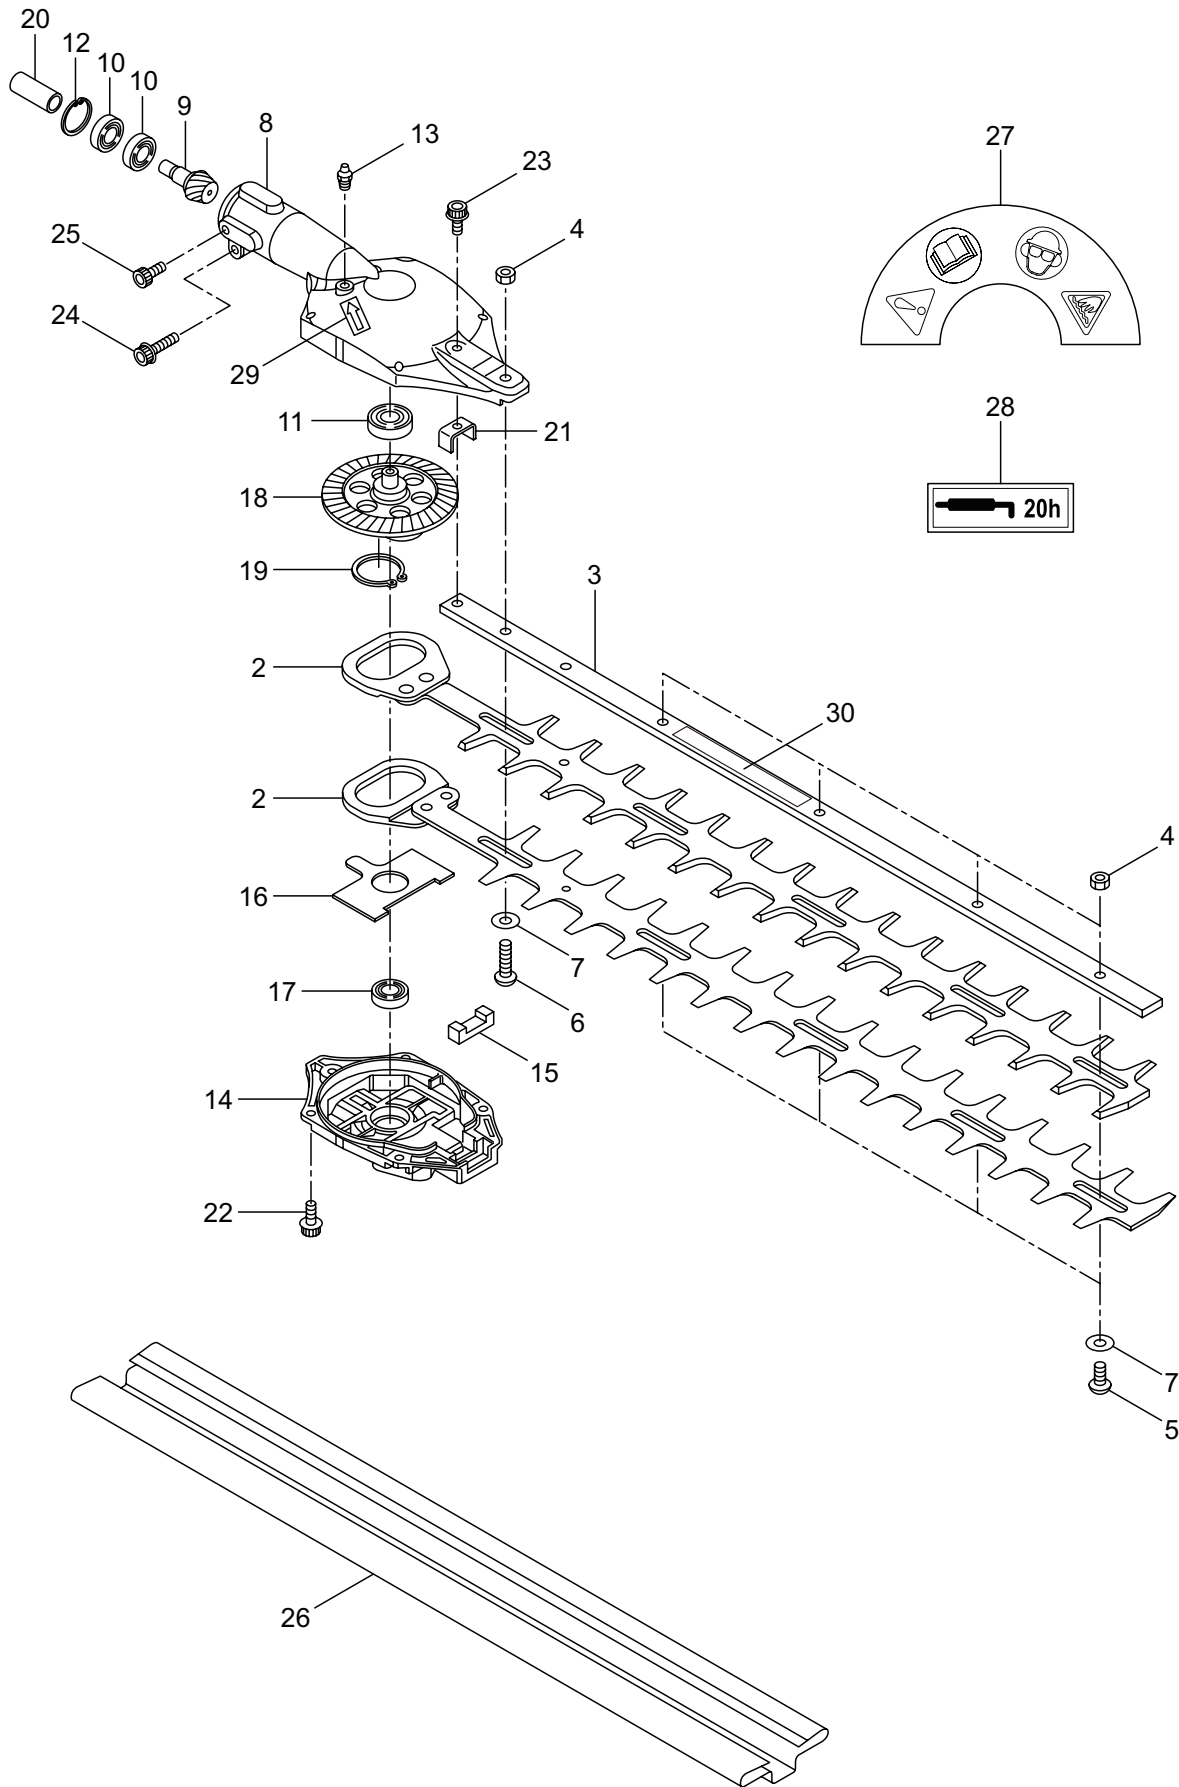

## CONTENTS

1. BLADE .....	1 ~ 2
2. CLUTCH CASE, ACCESSORIES .....	3 ~ 4
3. ENGINE .....	5 ~ 8
4. CARBURETOR, FUEL TANK .....	9 ~ 12

2019. 12.

**MARUYAMA**

P/N 524924

1. EH230D  
BLADE

Ref. No.	Part No.	Part Name	Q'ty	Remarks
1-1	364863	EH230D	1	
1-2	423687	Blade	2	
1-3	423322	Guide Plate	1	
1-4	580764	U-Nut	5	M6
1-5	631765	Screw	4	L17
1-6	407328	Screw	1	L26
1-7	991913	Washer	5	
1-8	423323	Upper Case	1	
1-9	423324	Pinion	1	
1-10	423325	Bearing	2	#6900UU
1-11	407313	Bearing	1	
1-12	631772	Snap Ring	1	RTW22
1-13	580766	Grease Nipple	1	M6
1-14	423326	Lower Case	1	
1-15	407332	Felt	1	
1-16	407340	Plate	1	
1-17	638464	Bearing	1	#608Z
1-18	423327	Crank Comp	1	
1-19	631759	Snap Ring	1	STW28
1-20	631779	Joint	1	
1-21	407333	Plate	1	
1-22	407331	Bolt	5	M5x14
1-23	423328	Cap Screw	1	M5x16
1-24	631778	Cap Screw	1	M5x25
1-25	423329	Cap Screw	1	M5x12
1-26	423330	Cover of Blade	1	
1-27	423331	Label	1	
1-28	423332	Label	1	
1-29	423333	Label	1	
1-30	235595	Label	1	

## 2. EH230D CLUTCH CASE, ACCESSORIES

Ref. No.	Part No.	Part Name	Q'ty	Remarks
2-1	261250	Cap Screw	4	M5x20
2-2	215512	Clutch Case Ass'y	1	Incl.3-9
2-3	214592	Bearing Case	1	
2-4	214161	Bearing	2	#6000ZZ
2-5	054676	Snap Ring	1	#26
2-6	560309	Buffer	1	
2-7	214163	Washer	1	
2-8	092033	Screw	4	M5x15
2-9	214593	Driveshaft Tube Adapter	1	
2-10	261246	Cap Screw	1	M5x25
2-11	054677	Clutch Drum	1	
2-12	235494	Driveshaft	1	
2-13	242653	Driveshaft Tube Ass'y	1	
2-14	211736	Shaft Grip	1	
2-15	211737	Band	2	
2-16	242050	Throttle Trigger Ass'y	1	Incl.17
2-17	237241	Label	1	
2-18	235752	Throttle Cable	1	
2-19	213548	Plastic Tube	1	#10x200L
2-20	242145	Label	1	EH230D
2-21	227816	Loop Handle Ass'y	1	Incl.22
2-22	215608	Cap Screw	4	M5x30x16
2-23	210418	Box Spanner	1	13x19x(+)
2-24	219432	Wrench	1	4mm
2-25	242149	Instruction Manual	1	EH230D/270D-S