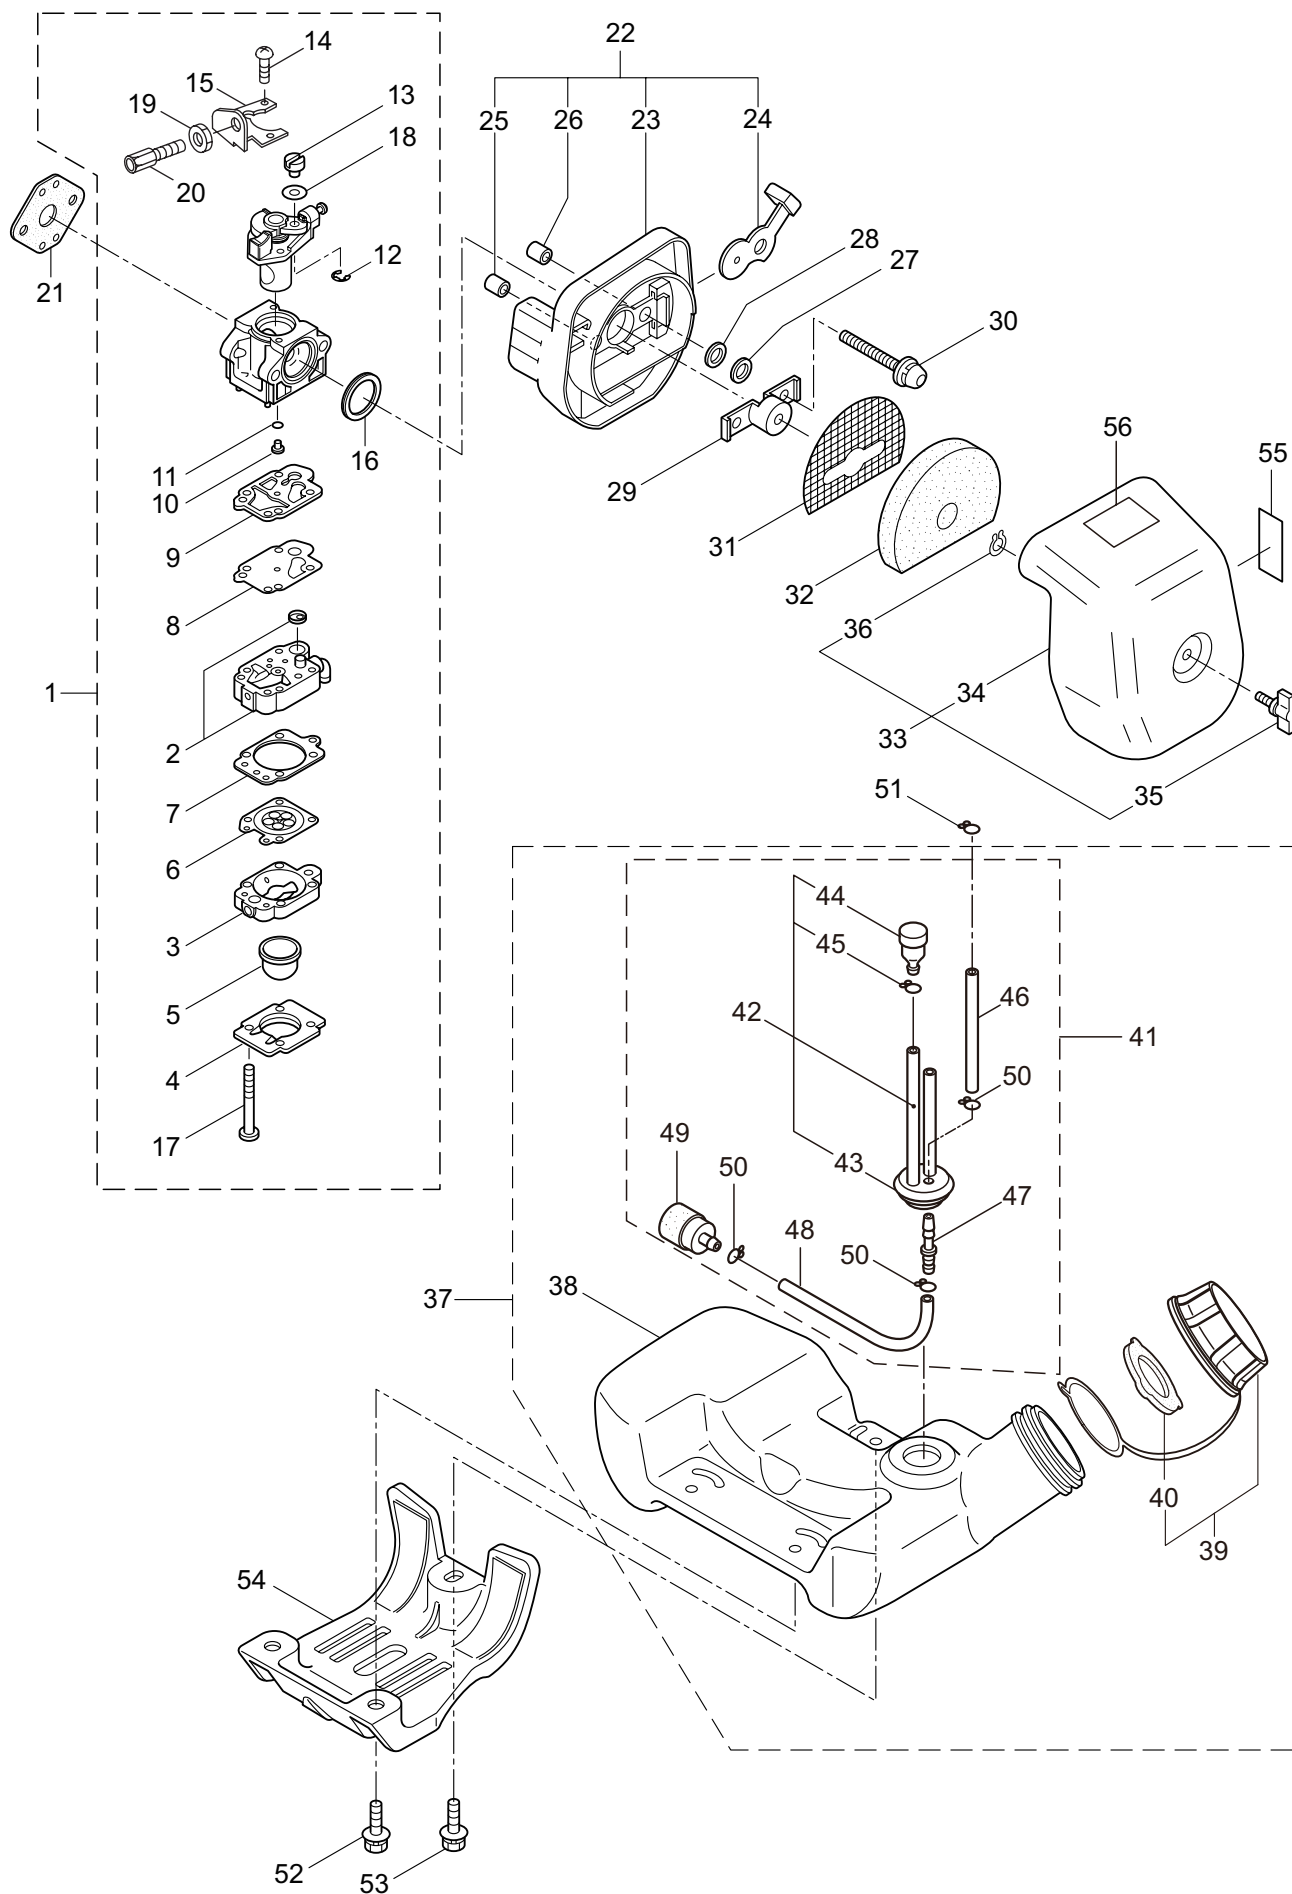

4. EH230D CARBURETOR, FUEL TANK

Ref. No.	Part No.	Part Name	Q'ty	Remarks
4-46	289028	Pipe A	1	3x5x53L
4-47	288921	Joint	1	
4-48	289033	Pipe	1	3x5x100L
4-49	277887	Filter Ass'y	1	
4-50	261117	Clip	3	
4-51	261117	Clip	1	
4-52	281714	Cap Screw	2	M5x20
4-53	281715	Cap Screw	1	M5x20
4-54	281447	Stand	1	
4-55	261352	Label	1	Choke
4-56	285188	Label	1