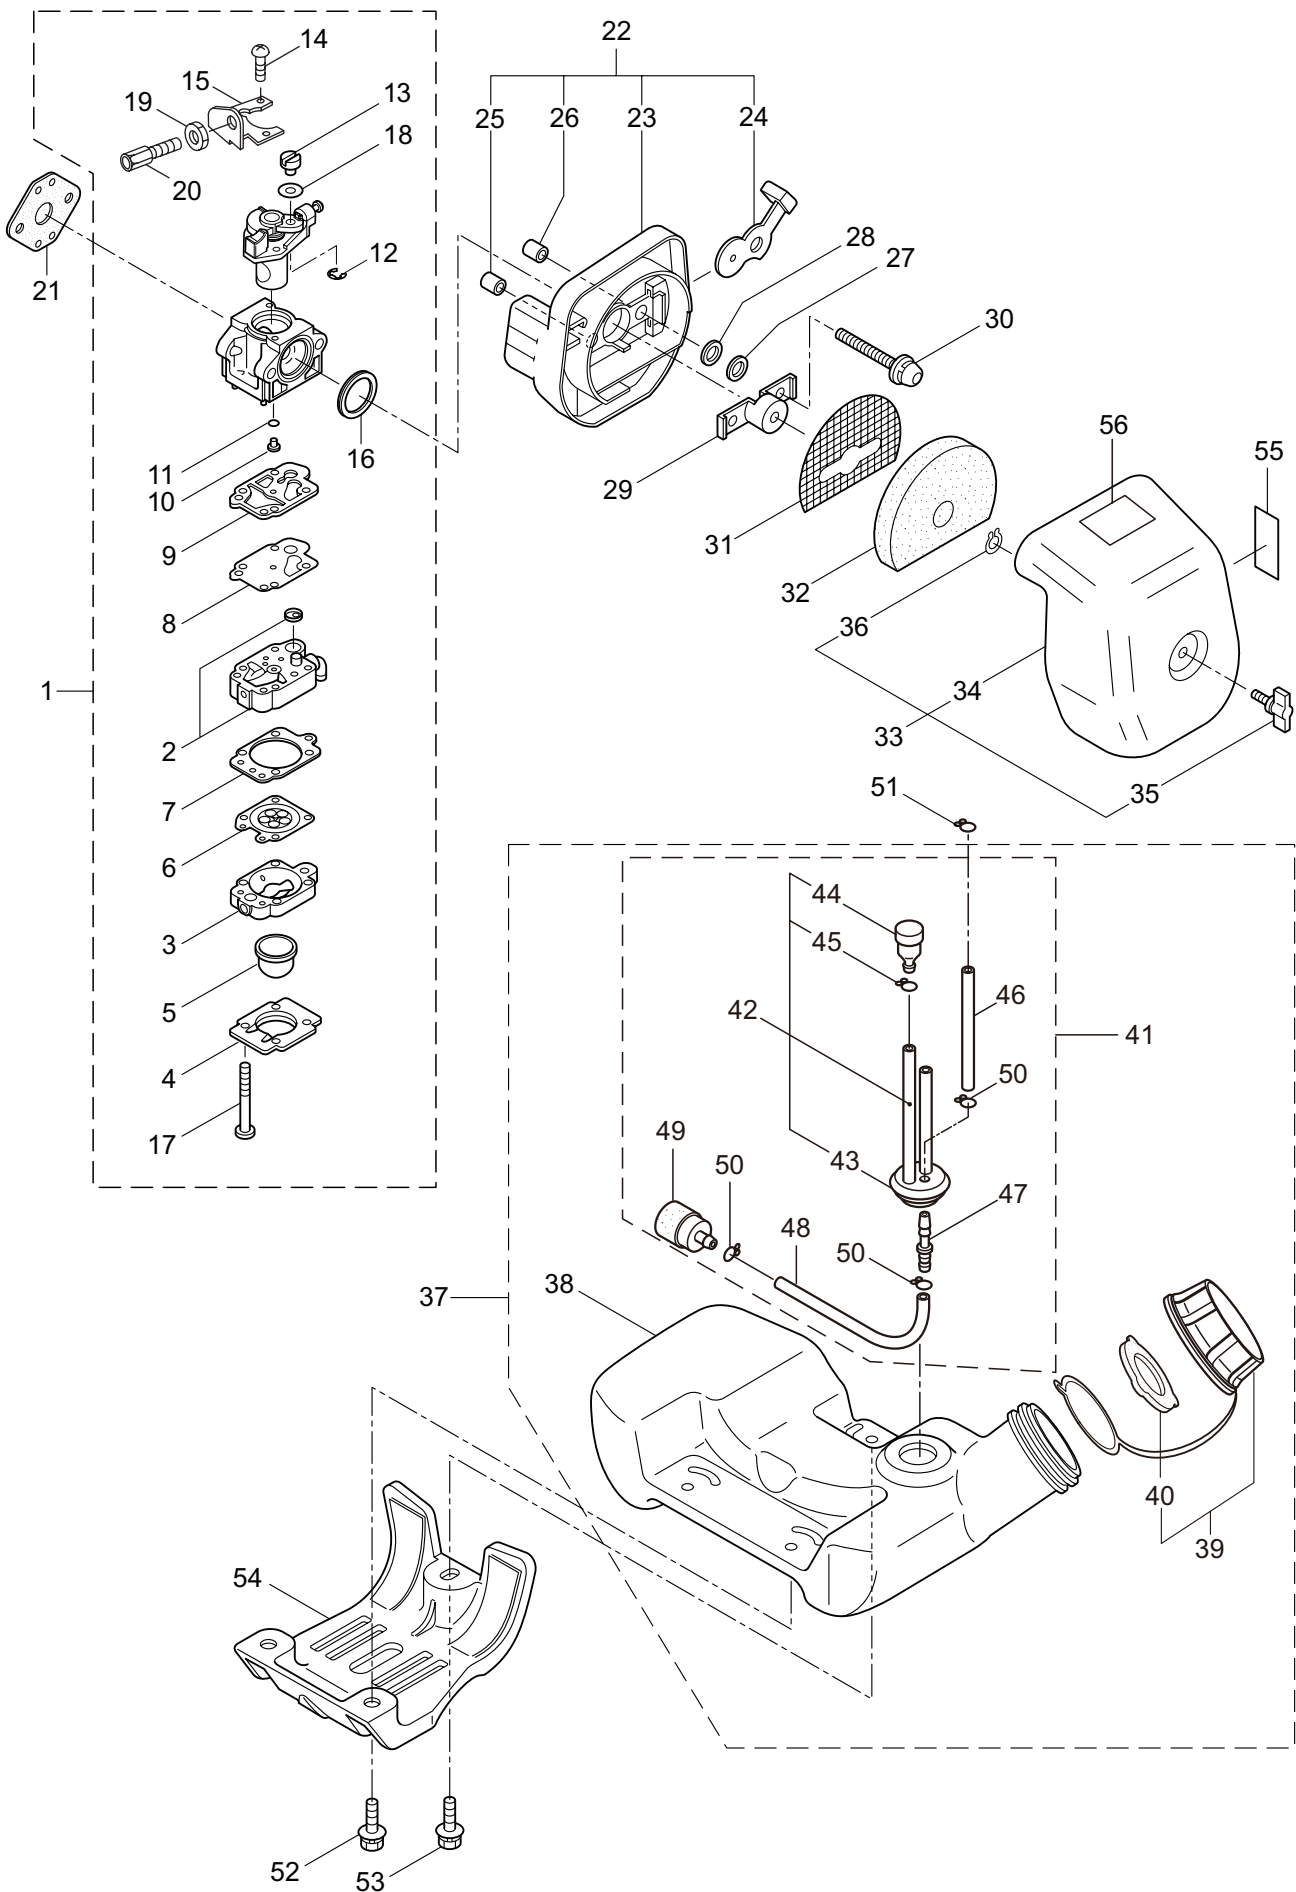

4. EH230D
CARBURETOR, FUEL TANK

Ref. No.	Part No.	Part Name	Q'ty	Remarks
4-1	286703	Carburetor Ass'y	1	Incl.2-20 New gasket required
4-2	264155	Pump Body	1	
4-3	262991	Purge Body	1	
4-4	262992	Cover Plate	1	
4-5	261874	Primer Bulb	1	
4-6	283905	Diaphragm, Meterring	1	
4-7	262993	Gasket	1	
4-8	262994	Diaphragm,Fuel Pump	1	
4-9	282576	Gasket	1	
4-10	281487	Main Jet	1	#37
4-11	261871	O-Ring	1	
4-12	261876	E-Ring	1	
4-13	261658	Swivel	1	
4-14	261875	Screw	2	
4-15	264677	Bracket	1	
4-16	261657	Packing	1	
4-17	262996	Screw	4	
4-18	264678	Washer	1	
4-19	261878	Nut	1	
4-20	263994	Adapter	1	
4-21	261864	Gasket	1	
4-22	268055	Air Filter Case Ass'y	1	Incl.23-26
4-23	268056	Air Filter Case	1	
4-24	268057	Valve	1	
4-25	268157	Sleeve	1	5.5x7.1x6L
4-26	268412	Sleeve	1	5.2x7.1x6.4L
4-27	263345	Packing	1	7.2x11xt1.3
4-28	263942	Washer	1	7.2x12xt0.15
4-29	263815	Stay	1	
4-30	264016	Cap Screw	2	M5x60
4-31	265026	Screen	1	
4-32	265027	Foam Element	1	
4-33	268058	Air Filter Cover Ass'y	1	Incl.34-36
4-34	268059	Air Filter Cover	1	
4-35	281438	Knob	1	
4-36	261734	Snap Ring	1	#5
4-37	246590	Fuel Tank Ass'y	1	Incl.34-46
4-38	285048	Fuel Tank	1	
4-39	289046	Tank Cap Ass'y	1	Incl.40
4-40	287058	Gasket	1	
4-41	289031	Fuel Pipe Pick-up Ass'y	1	Incl.42-50
4-42	289032	Fuel Pipe Ass'y	1	Incl.43-45
4-43	268065	Grommet	1	
4-44	261590	Breather	1	
4-45	261117	Clip	1