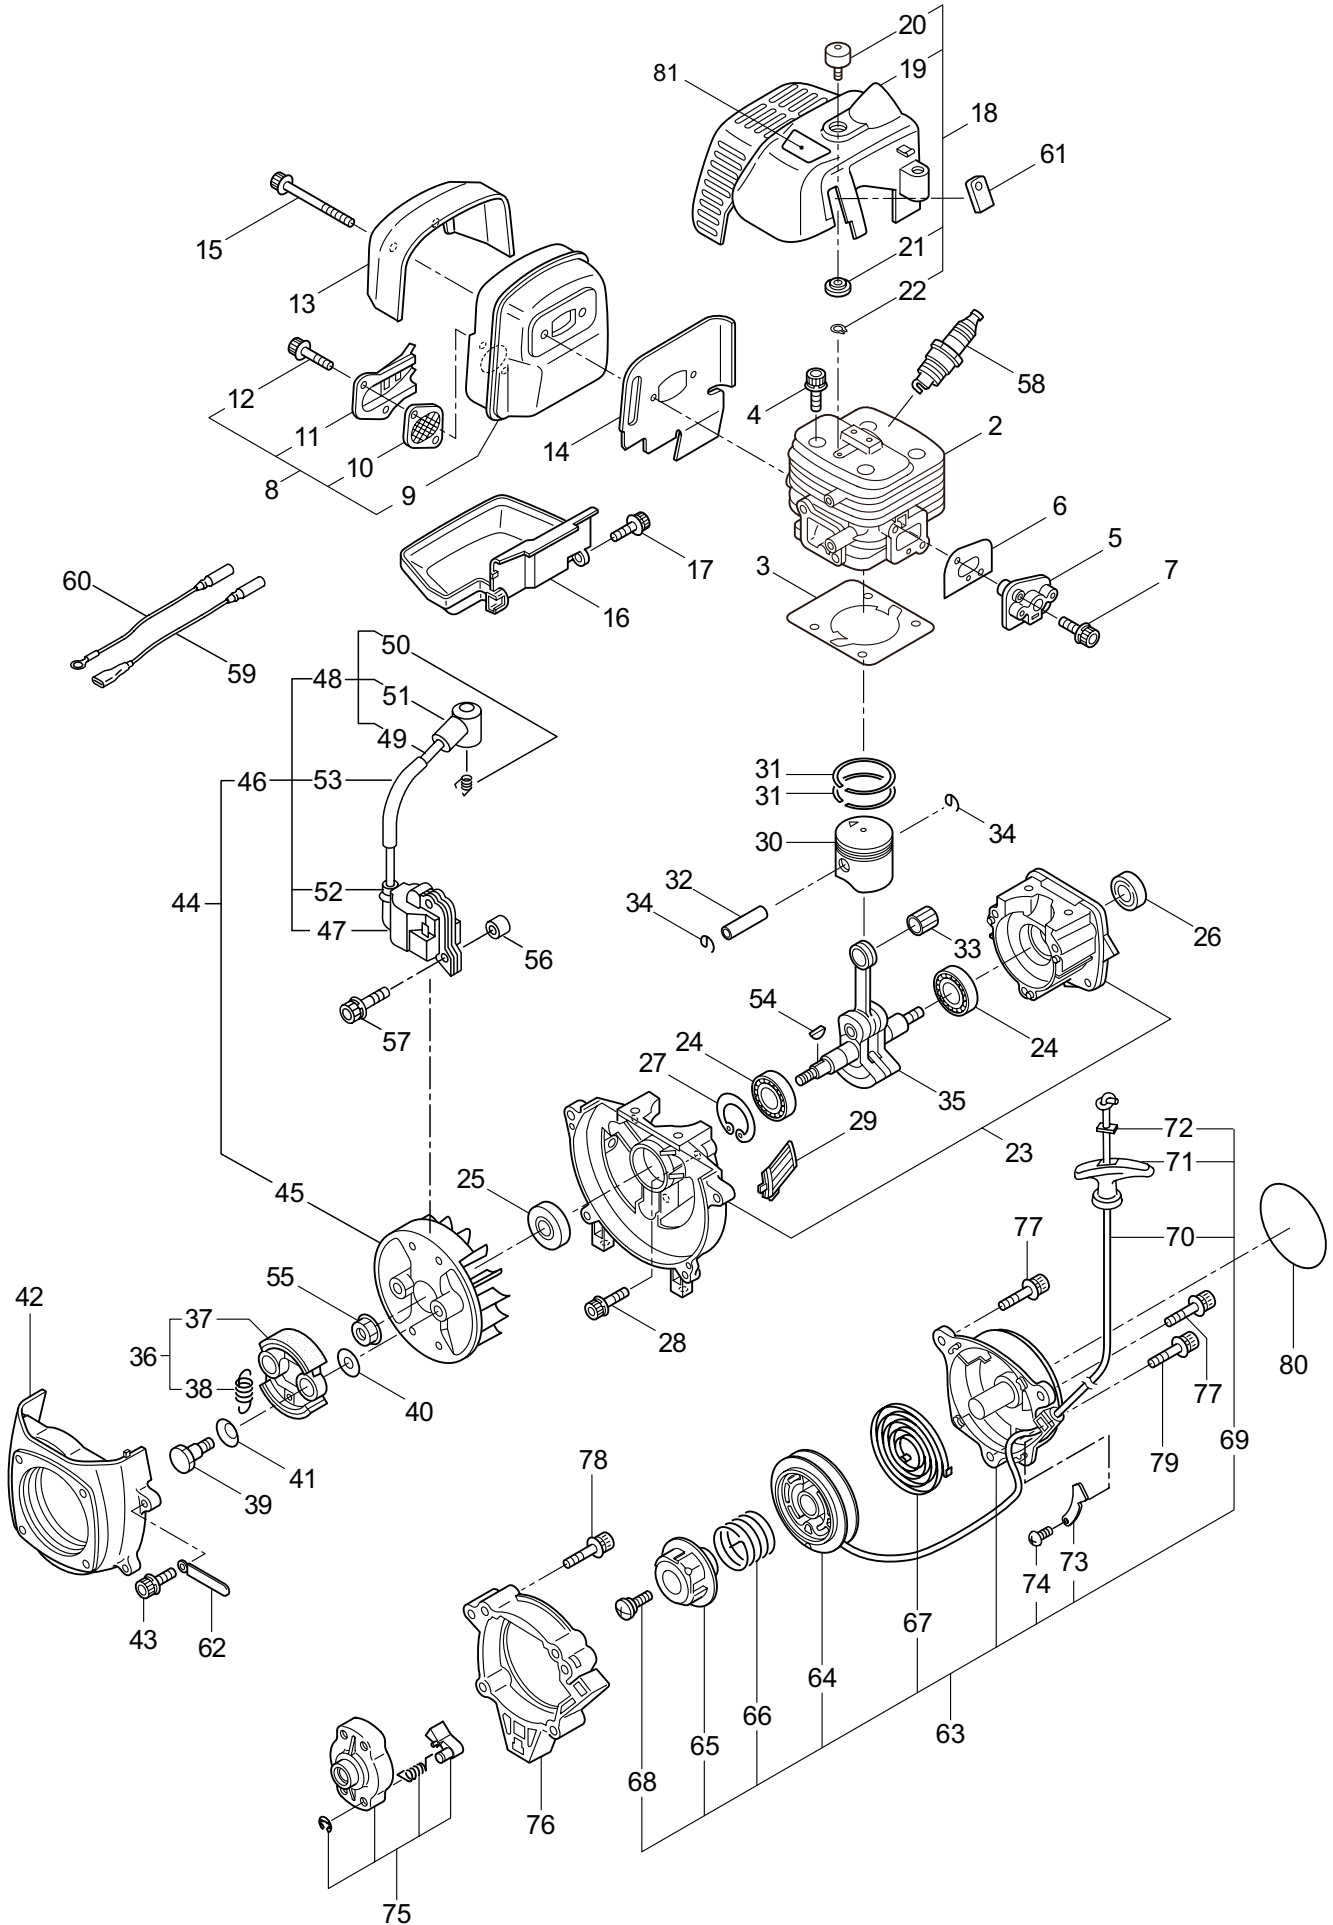

3. EH230D ENGINE

Ref. No.	Part No.	Part Name	Q'ty	Remarks
3-46	288516	Ignition Coil Ass'y	1	Incl.47-53
3-47	289483	Coil	1	
3-48	289484	Spark Plug Wire Ass'y	1	Incl.49-51
3-49	289485	Spark Plug Wire	1	
3-50	272805	Connector	1	
3-51	283178	Plug Boot	1	
3-52	283271	Cap	1	
3-53	289486	Insulator	1	
3-54	261076	Woodruff Key	1	3x10
3-55	261417	Nut,Rotor	1	M8
3-56	280381	Spacer	2	
3-57	261256	Cap Screw	2	M4x25
3-58	285982	Spark Plug	1	NGK BPM8Y
3-59	288416	Wire, Lead	1	
3-60	268044	Lead	1	
3-61	269189	Grommet	1	
3-62	264588	Clamp	1	
3-63	273254	Starter Ass'y	1	Incl.64-74
3-64	283504	Reel	1	
3-65	283505	Cam Plate	1	
3-66	283506	Spring	1	
3-67	261721	Spiral Spring	1	
3-68	267213	Screw	1	
3-69	273261	Rope Ass'y	1	Incl.70-72
3-70	283579	Stater Rope	1	
3-71	287651	Starter Grip	1	
3-72	283511	Rope Stopper	1	
3-73	277328	Cover	1	
3-74	273037	Screw	1	
3-75	283575	Starter Pawl Ass'y	1	
3-76	284698	Adapter Ass'y	1	
3-77	283391	Cap Screw	2	M4x20
3-78	265726	Cap Screw	4	M4x16
3-79	282096	Cap Screw	1	M4x16WSW
3-80	246557	Label	1	CER230
3-81	246667	Label	1	MARUYAMA EH230D