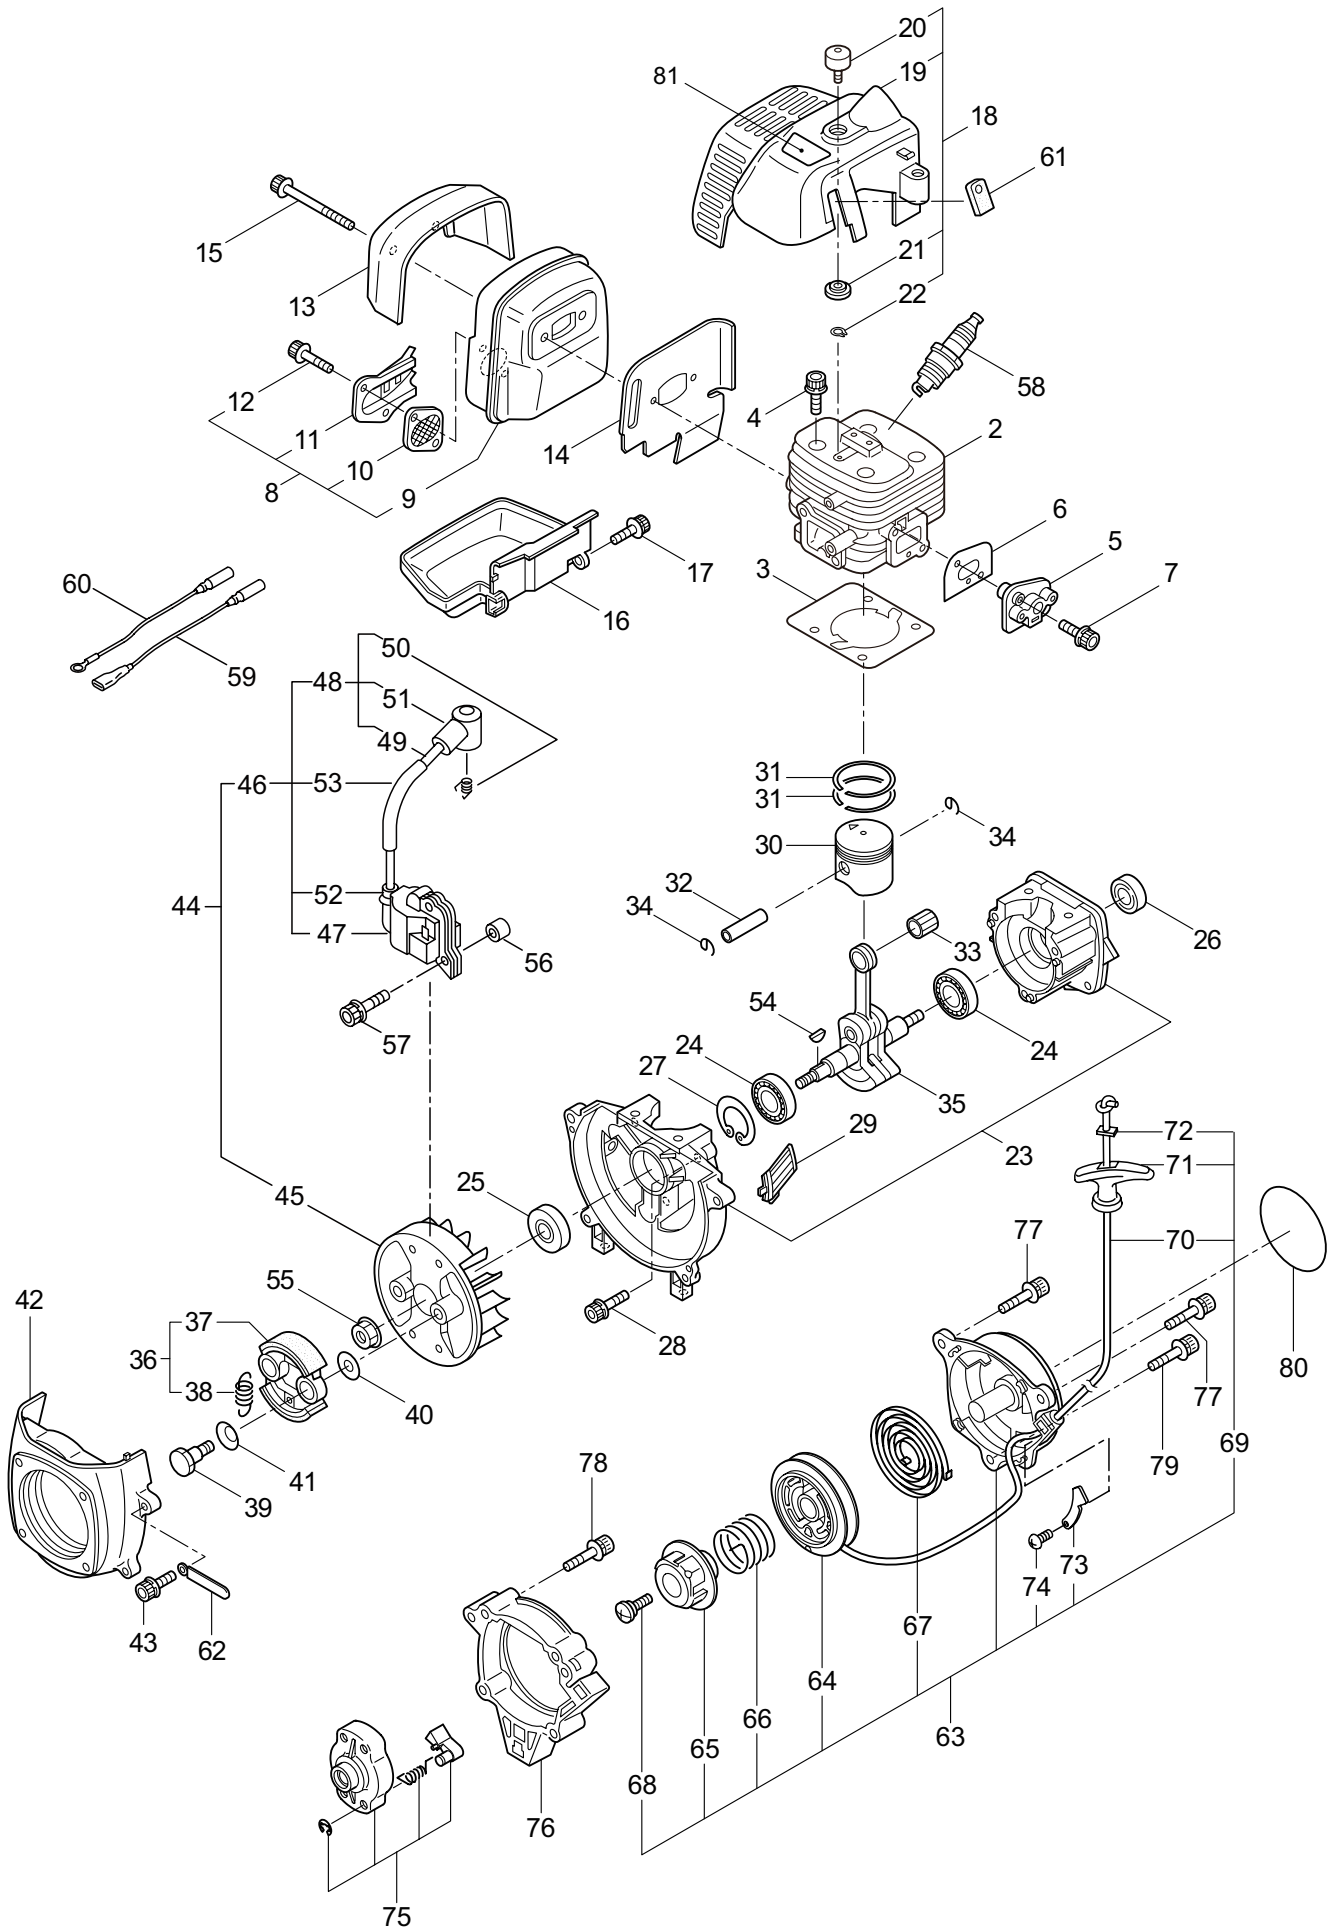

3. EH230D ENGINE

Ref. No.	Part No.	Part Name	Q'ty	Remarks
3-1	875372	Engine	1	CE230/126
3-2	288499	Cylinder	1	
3-3	286074	Gasket	1	
3-4	261250	Cap Screw	4	M5x20
3-5	269144	Insulator	1	New gasket required
3-6	267049	Gasket	1	
3-7	265924	Cap Screw	2	M5x25
3-8	282208	Muffler Ass'y	1	Incl.9-12
3-9	282209	Muffler Comp	1	
3-10	267056	Spark Arrester	1	
3-11	268171	Muffler Tail	1	
3-12	265107	Cap Screw	2	M4x10
3-13	268461	Holder	1	
3-14	281440	Gasket	1	
3-15	266402	Cap Screw	2	M5x55
3-16	281446	Under Cover	1	
3-17	267191	Cap Screw	1	M5x16
3-18	288800	Top Cover Ass'y	1	Incl.19-22
3-19	281444	Top Cover	1	
3-20	286300	Knob	1	
3-21	261020	Spacer	1	
3-22	261734	Snap Ring	1	#5
3-23	289246	Crankcase	1	
3-24	280488	Bearing	2	PPL 6001
3-25	261492	Oil Seal	1	ISCD12287
3-26	261386	Oil Seal	1	ISCD12227
3-27	055185	Snap Ring	1	H28
3-28	261612	Cap Screw	3	M5x30
3-29	281442	Screen	1	
3-30	283379	Piston	1	
3-31	282177	Piston Ring	2	
3-32	261036	Piston Pin	1	
3-33	263957	Bearing, Needle	1	KTV81112EG01 B2
3-34	261576	Clip,Piston	2	
3-35	246382	Crankshaft/Conn.Rod Ass'y	1	
3-36	267327	Clutch Ass'y	1	Incl.37,38
3-37	267342	Clutch Shoe	2	(2)required
3-38	267345	Spring,Clutch	1	
3-39	264505	Bolt	2	
3-40	261189	Washer	2	6x16.5x1.2
3-41	261777	Wave Washer	2	
3-42	281443	Fan Cover	1	
3-43	261250	Cap Screw	4	M5x20
3-44	288514	Magneto Ass'y	1	Incl.45-53
3-45	288515	Rotor/Fan	1