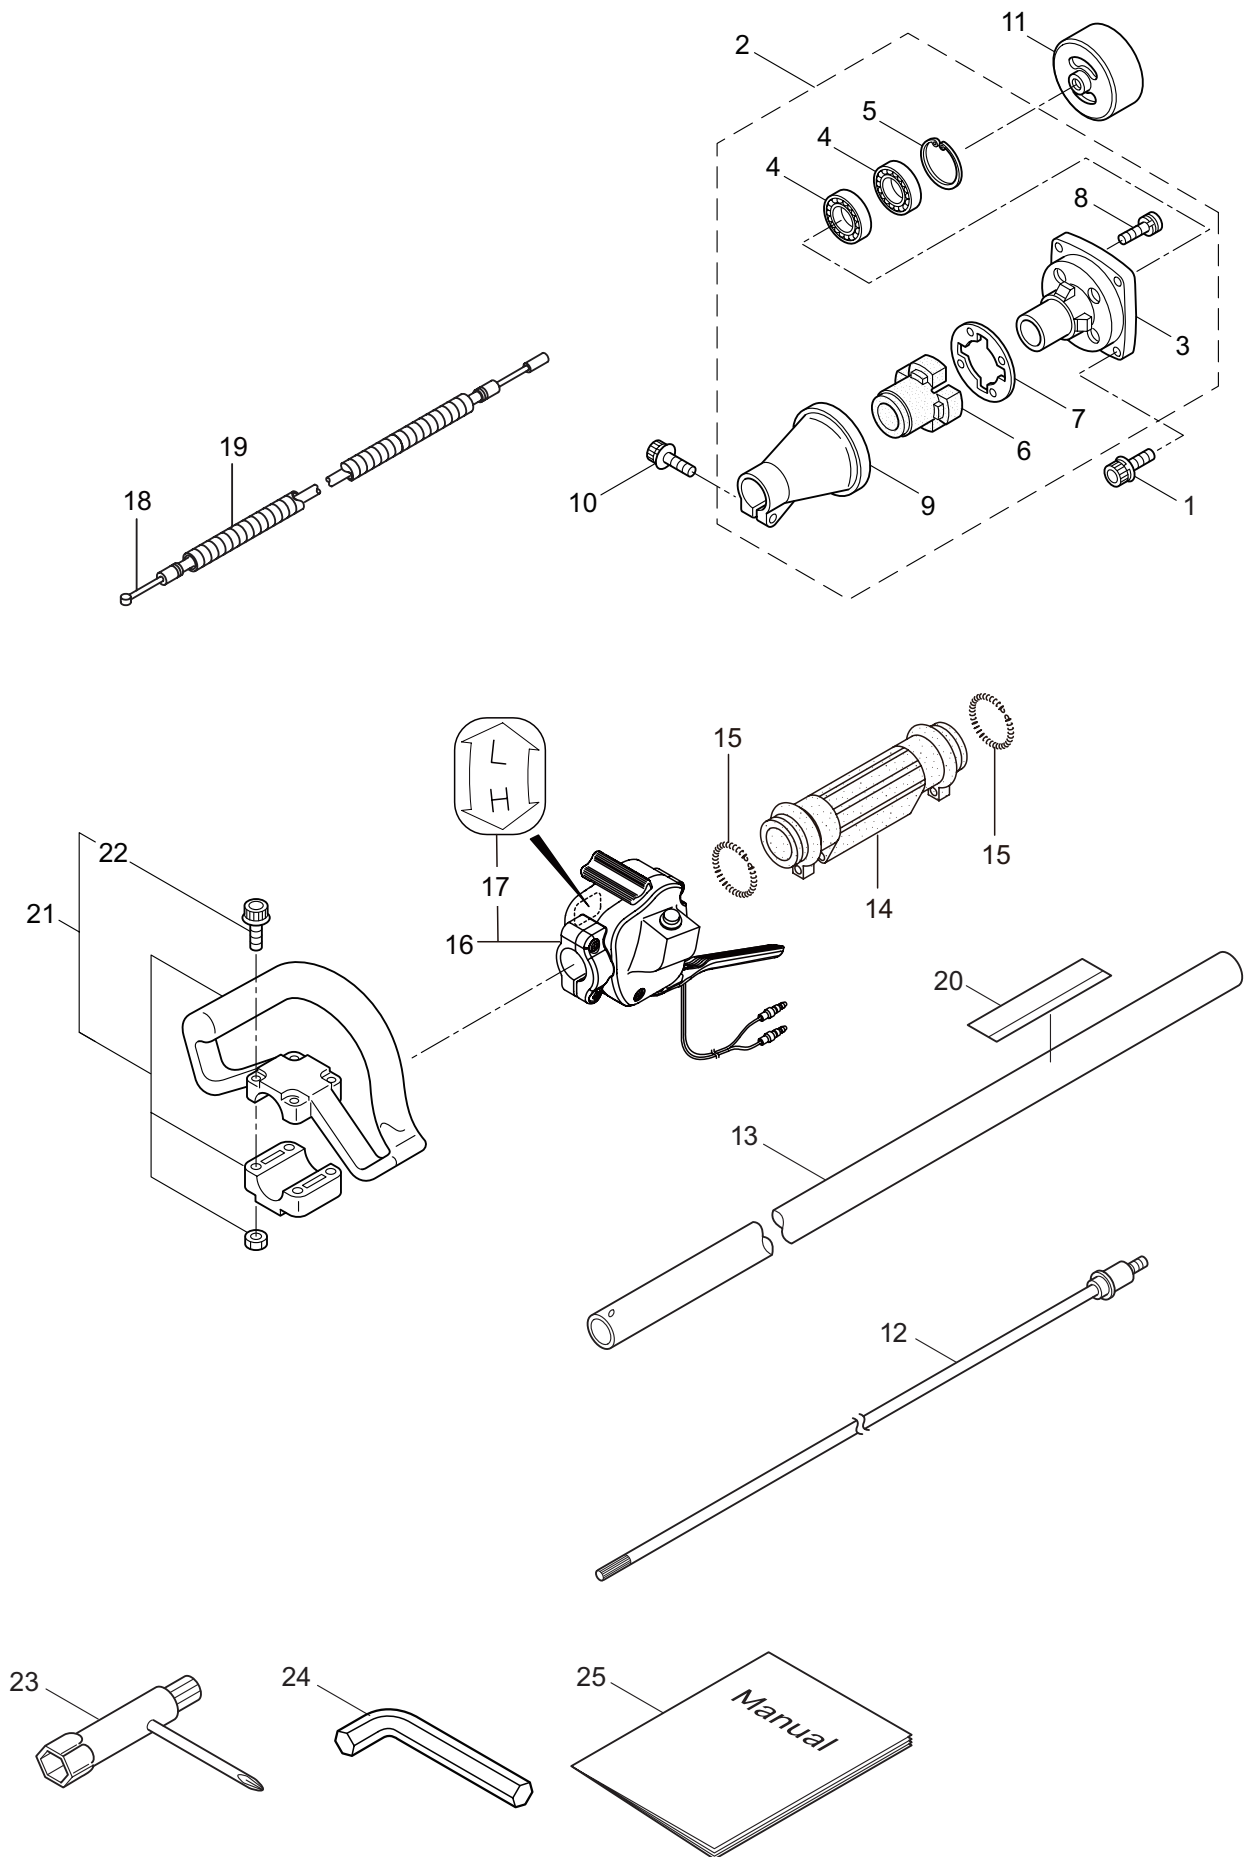

## CONTENTS

1. BLADE .....	1 ~ 2
2. CLUTCH CASE, ACCESSORIES .....	3 ~ 4
3. ENGINE .....	5 ~ 8
4. CARBURETOR, FUEL TANK .....	9 ~ 12

2019. 12.

**MARUYAMA**

P/N 524924

1. EH230D  
BLADE

Ref. No.	Part No.	Part Name	Q'ty	Remarks
1-1	364863	EH230D	1	
1-2	423687	Blade	2	
1-3	423322	Guide Plate	1	
1-4	580764	U-Nut	5	M6
1-5	631765	Screw	4	L17
1-6	407328	Screw	1	L26
1-7	991913	Washer	5	
1-8	423323	Upper Case	1	
1-9	423324	Pinion	1	
1-10	423325	Bearing	2	#6900UU
1-11	407313	Bearing	1	
1-12	631772	Snap Ring	1	RTW22
1-13	580766	Grease Nipple	1	M6
1-14	423326	Lower Case	1	
1-15	407332	Felt	1	
1-16	407340	Plate	1	
1-17	638464	Bearing	1	#608Z
1-18	423327	Crank Comp	1	
1-19	631759	Snap Ring	1	STW28
1-20	631779	Joint	1	
1-21	407333	Plate	1	
1-22	407331	Bolt	5	M5x14
1-23	423328	Cap Screw	1	M5x16
1-24	631778	Cap Screw	1	M5x25
1-25	423329	Cap Screw	1	M5x12
1-26	423330	Cover of Blade	1	
1-27	423331	Label	1	
1-28	423332	Label	1	
1-29	423333	Label	1	
1-30	235595	Label	1	

## 2. EH230D CLUTCH CASE, ACCESSORIES

Ref. No.	Part No.	Part Name	Q'ty	Remarks
2-1	261250	Cap Screw	4	M5x20
2-2	215512	Clutch Case Ass'y	1	Incl.3-9
2-3	214592	Bearing Case	1	
2-4	214161	Bearing	2	#6000ZZ
2-5	054676	Snap Ring	1	#26
2-6	560309	Buffer	1	
2-7	214163	Washer	1	
2-8	092033	Screw	4	M5x15
2-9	214593	Driveshaft Tube Adapter	1	
2-10	261246	Cap Screw	1	M5x25
2-11	054677	Clutch Drum	1	
2-12	235494	Driveshaft	1	
2-13	242653	Driveshaft Tube Ass'y	1	
2-14	211736	Shaft Grip	1	
2-15	211737	Band	2	
2-16	242050	Throttle Trigger Ass'y	1	Incl.17
2-17	237241	Label	1	
2-18	235752	Throttle Cable	1	
2-19	213548	Plastic Tube	1	#10x200L
2-20	242145	Label	1	EH230D
2-21	227816	Loop Handle Ass'y	1	Incl.22
2-22	215608	Cap Screw	4	M5x30x16
2-23	210418	Box Spanner	1	13x19x(+)
2-24	219432	Wrench	1	4mm
2-25	242149	Instruction Manual	1	EH230D/270D-S