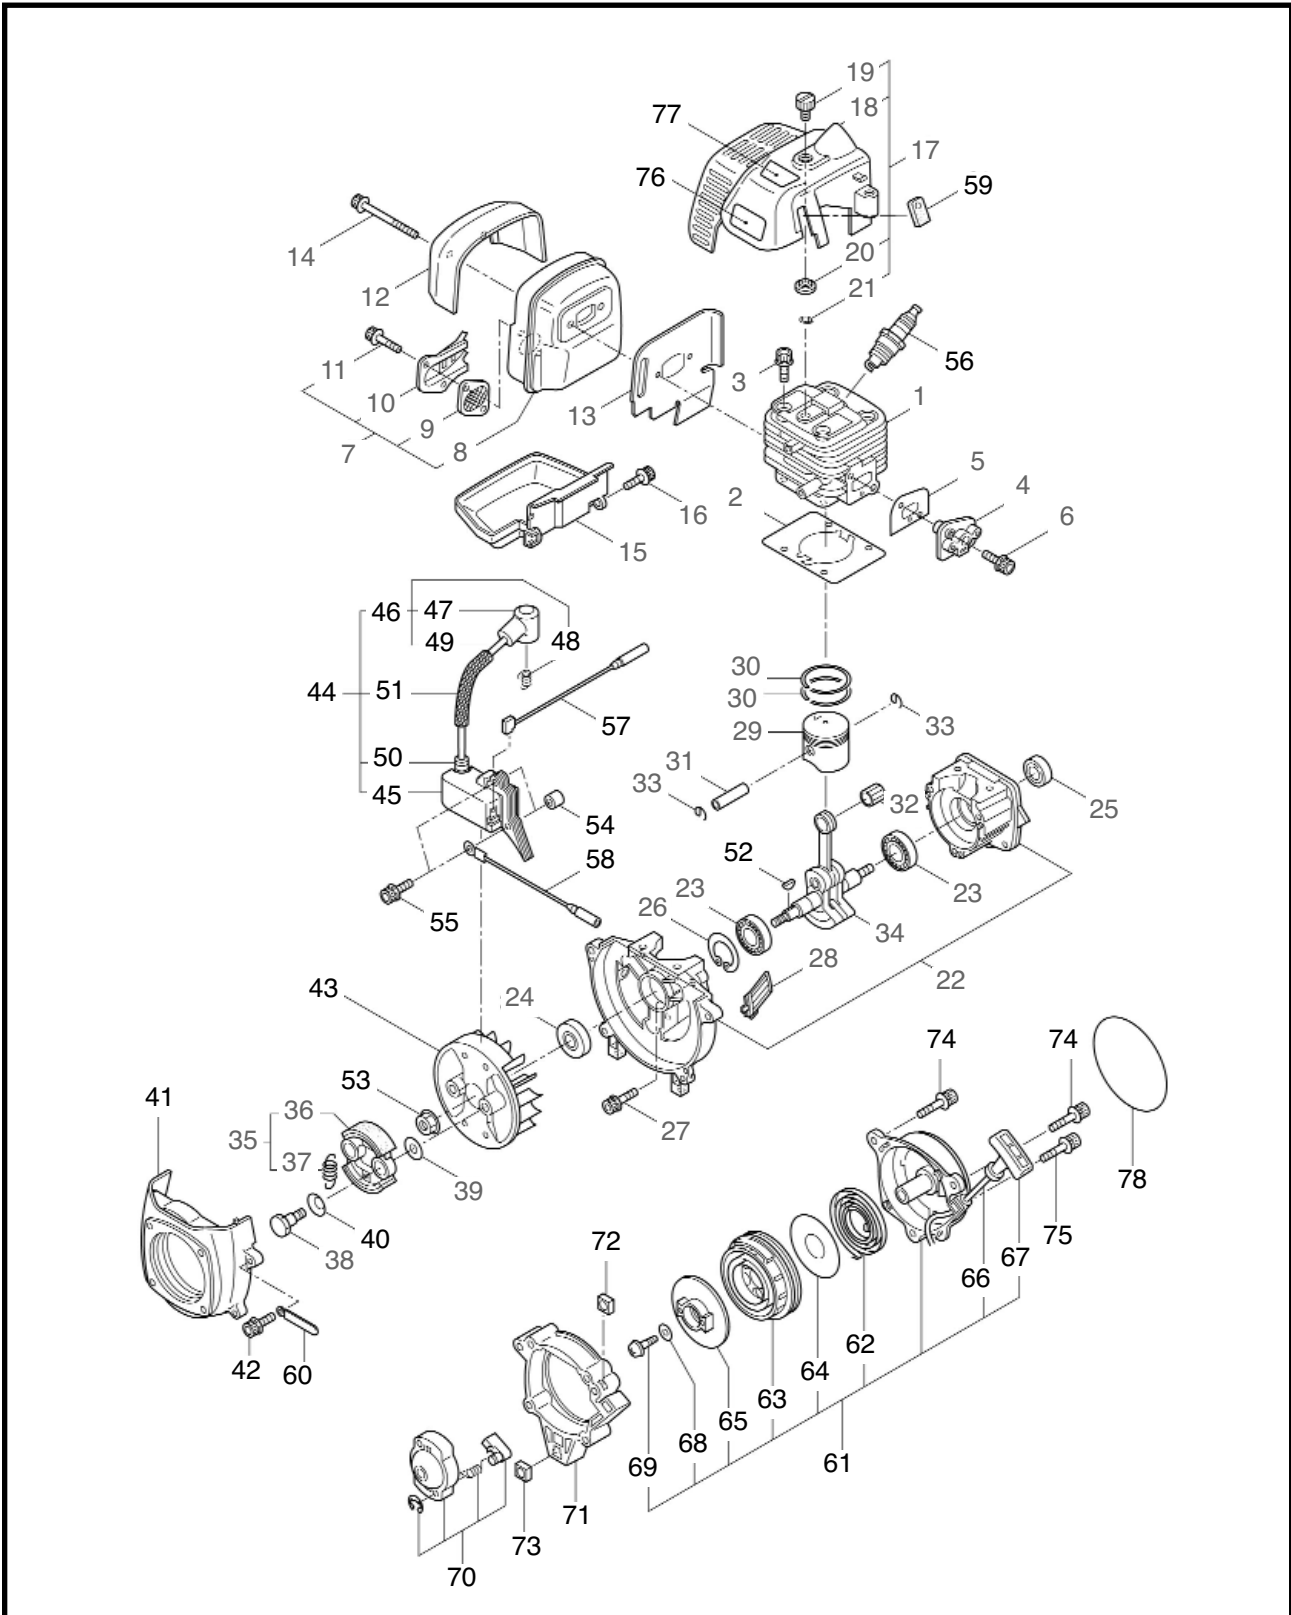

ENGINE

REF #	PART #	DESCRIPTION	Q'TY.	NOTES
40	261777	Wave Washer	2	
41	281443	Fan Cover	1	
42	261250	Cap Screw	4	M5x20
43	268039	Rotor/Fan	1	
44	281705	Ignition Coil Ass'y	1	Incl.45-51
45	281706	Coil	1	
46	281707	Spark Plug Wire Ass'y	1	Inc. 47-51
47	261074	Plug Boot	1	
48	261075	Connector	1	
49	281709	Spark Plug Wire	1	
50	261072	Cap	1	
51	268584	Insulator	1	140L
52	261076	Woodruff Key	1	3x10
53	261417	Nut,Rotor	1	M8
54	268380	Spacer	2	
55	261256	Cap Screw	2	M4x25
56	261200	Spark Plug	1	NGK BPM6Y
57	263804	"Wire,Coil Ground"	1	
58	268044	Lead	1	
59	269189	Grommet	1	
60	264588	Clamp	1	
61	280283	Recoil Ass'y	1	Incl. 62-69
62	269495	Recoil Spring	1	
63	280113	Spring Case Ass'y	1	
64	280114	Thrust Disk	1	
65	280110	Pulley	1	
66	269499	Rope	1	
67	269500	Starter Grip	1	
68	269501	Washer	1	
69	269502	Tapping Screw	1	
70	269492	Starter Pawl Ass'y	1	
71	281534	Adapter	1	
72	280008	Nut	3	M4
73	269423	Nut	1	
74	269273	Cap Screw	2	M4x20
75	265726	Cap Screw	5	M4x16
76	282341	Label	1	MUS EPA CER230
77	282558	Label 1		
78	282340	Label	1	CER230