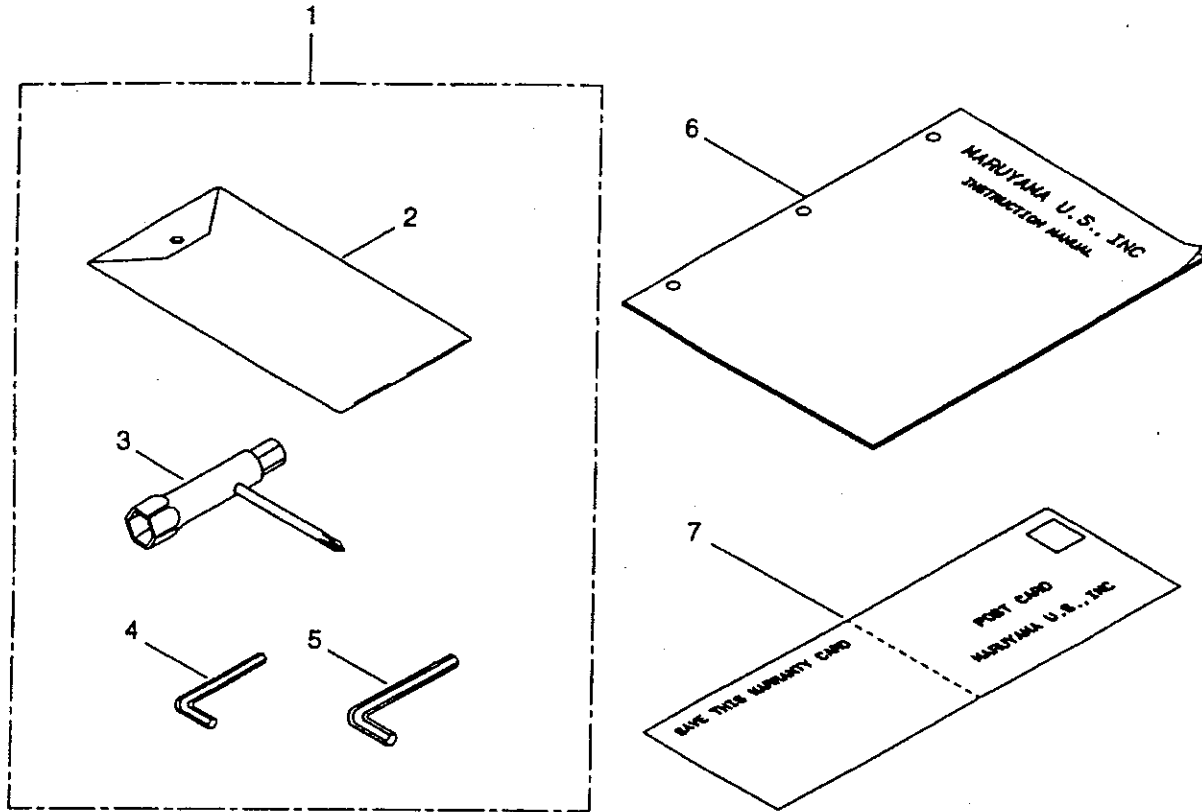

ACCESSORIES

Ref No.	Part No.	Description	Q'ty	Notes
1	215585	Tool Set	1	INCL 2-5
2	054753	Tool Bag	1	
3	210418	Box Wrench/Driver	1	
4	219431	Spanner	1	
5	219432	Spanner	1	
6	221946	Instruction Manual	1	
7	216007	Warranty Registration Card	1