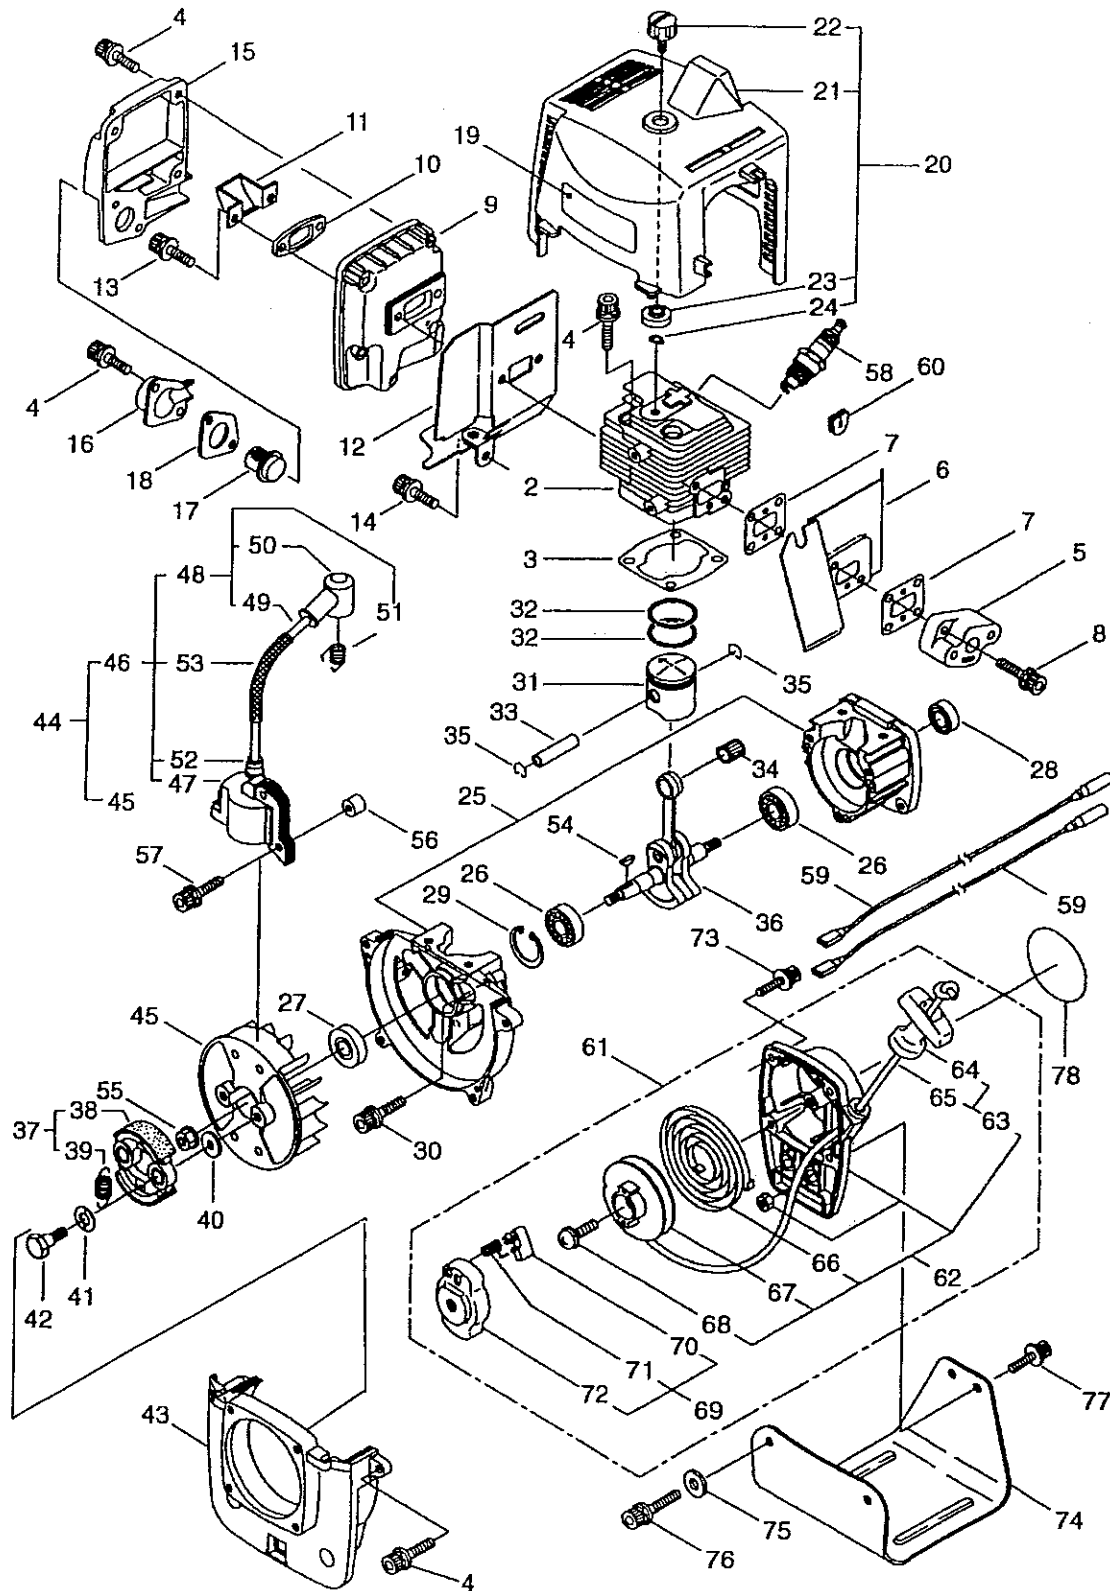

ED2610 ENGINE

ED2610 ENGINE

Ref No.	Part No.	Description	Q'ty	Notes
2	261472	Cylinder	1	
3	262200	Gasket	1	
4	261250	Bolt	11	5X20
5	266317	Insulator	1	
6	261476	Heat Shield	1	
7	261171	Gasket	2	
8	265924	Cap Screw	2	5X25
9	262438	Muffler Body	1	
10	261368	Plate	1	
11	261986	Shield	1	
12	261478	Gasket Assy	1	
13	261246	Cap Screw	2	5X25
14	261607	Bolt	1	5X16
15	262440	Muffler Cover	1	
16	262442	Muffler Tail	1	
17	262443	Spark Protector	1	
18	262446	Gasket	1	
19	262100	Label	1	
20	266335	Top Cover Assy	1	INCL 21~24
21	265758	Top Cover	1	
22	261018	Knob	1	
23	261020	Spacer	1	
24	261734	Clip	1	
25	261486	Crank Case	1	
26	261491	Bearing	2	
27	262198	Oil Seal	1	
28	261386	Oil Seal	1	
29	55185	Snap Ring	1	
30	261612	Bolt	3	5x30
31	261494	Piston	1	
32	261496	Piston Ring	2	
33	261497	Piston Pin	1	
34	261037	Needle Bearing	1	
35	261576	Circlip	2	
36	261499	Crankshaft & Rod	1	
37	264886	Clutch Kit	1	INCL 38~42
38	264888	Clutch Shoe	2	
39	264889	Spring	1	
40	261189	Washer	2	
41	261777	Wave Washer	2	
42	264505	Clutch Bolt	2	
43	266319	Fan Cover	1	
44	261355	Magneto Assy	1	INCL 45~53
45	261356	Rotor	1	
46	261301	Ignition Coil Assy	1	INCL 47~53
47	261302	Coil	1	
48	261744	Spark Plug Wire	1	INCL 49~51
49	261071	Ignition Cable	1	
50	261074	Plug Cap	1	
51	261075	Connector	1	
52	261072	Cap	1	
53	261073	Tube	1	

Ref No.	Part No.	Description	Q'ty	Notes
54	261076	Woodruff Key	1	
55	261417	Washer & Nut	1	
56	261078	Spacer	2	
57	261256	Bolt	2	4X25
58	261200	Spark Plug	1	BPM6Y
59	261772	Lead	1	
60	261202	Grommet	1	
61	262006	Recoil Starter Assy	1	INCL 62~72
62	262039	Rewind Started Assy	1	INCL 63~68
63	261723	Rope Assy	1	INCL 64~65
64	261725	Starter Grip	1	
65	261724	Starter Rope	1	
66	261721	Spiral Spring	1	
67	261720	Reel	1	
68	262922	Screw	1	
69	263475	Starter Pawl Assy	1	INCL 70~72
70	263477	Pawl	1	
71	261728	Return Spring	1	
72	263476	Starter	1	
73	261257	Bolt	4	4X16
74	264658	Stand	1	
75	263743	Washer	2	5X40
76	261999	Bolt	2	5X16
77	261607	Bolt	2	
78	266654	Label	1