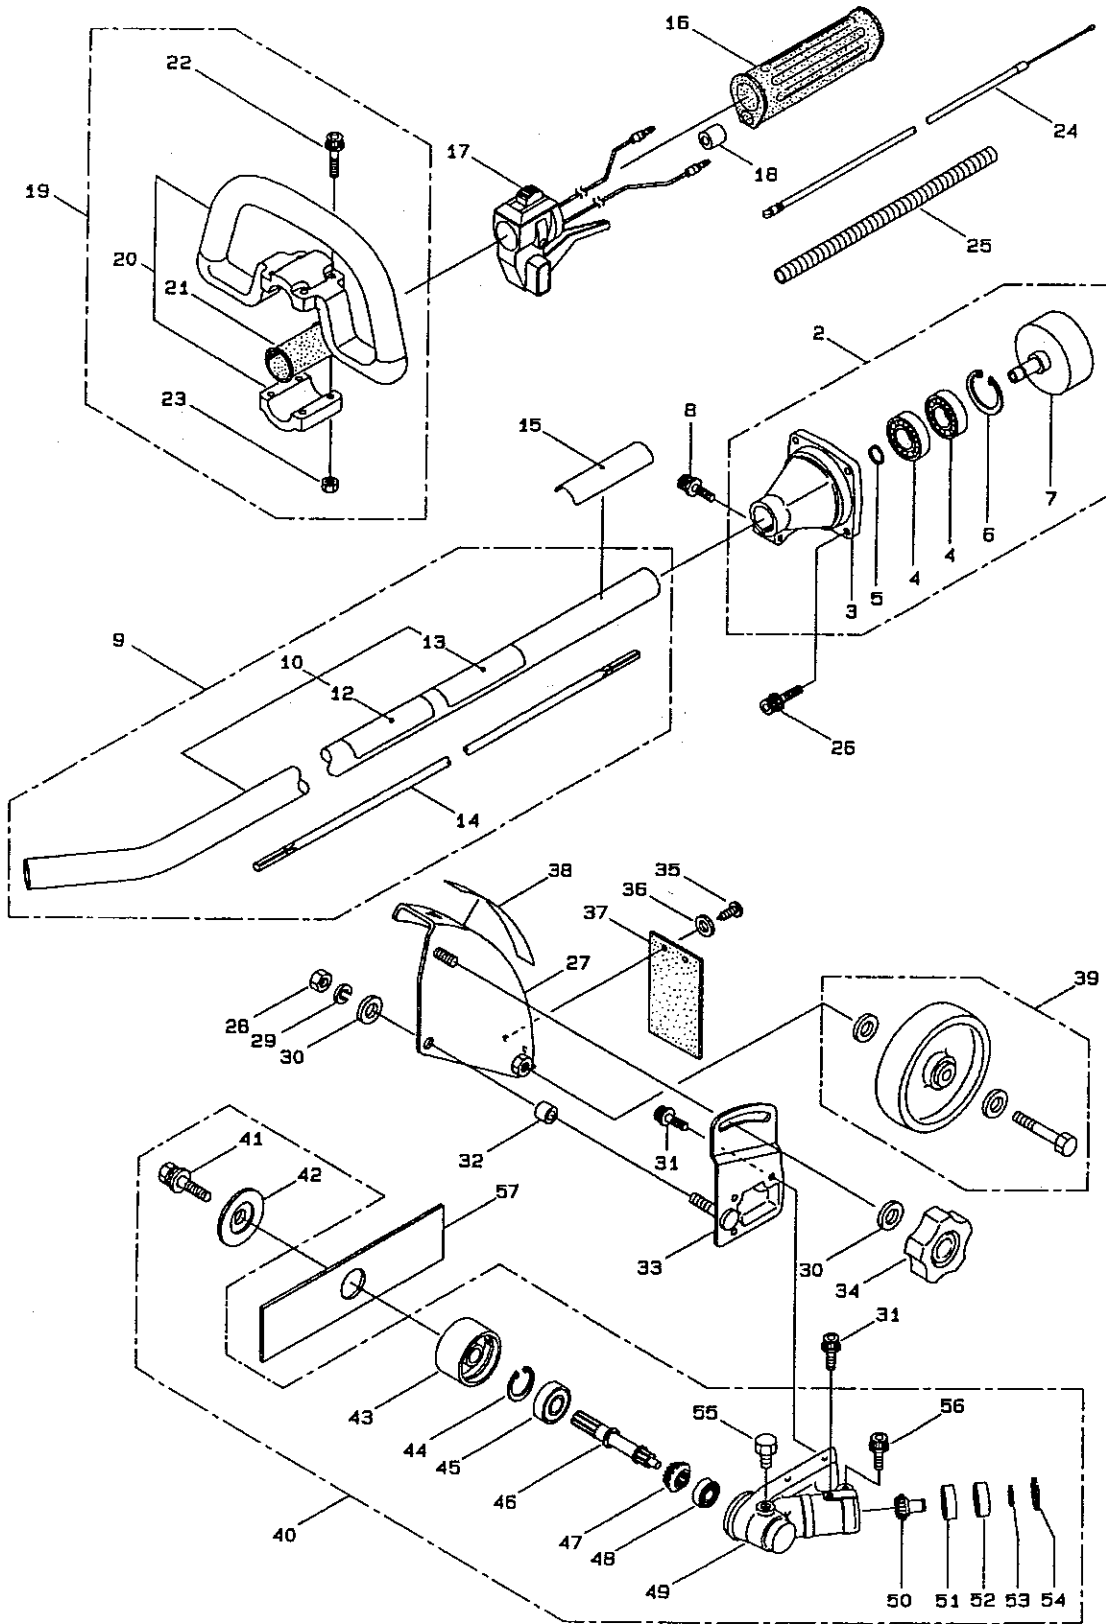

# EDGER SHAFT & GEARCASE

Ref No.	Part No.	Description	Q'ty	Notes
2	220155	Clutch Case Assy	1	Incl 3-7
3	220156	Clutch Case	1	
4	261743	Bearing	2	
5	014210	C-Shaped Snap Ring	1	
6	054676	Snap Ring	1	
7	218588	Clutch Drum	1	
8	261246	Cap Screw	1	5x25
9	220226	Driveshaft Kit	1	Incl 10-14
10	220227	Driveshaft Tube Assy	1	Incl 12-13
12	215535	Label	1	
13	215534	Label	1	
14	218693	Driveshaft	1	
15	222045	Label	1	
16	215532	Shaft Grip	1	
17	221783	Throttle Trigger	1	
18	214083	Outer Guide	1	
19	215601	Loop Handle Assy	1	Incl 20-23
20	214982	Handle Assy	1	
21	213171	Packing	1	
22	215608	Cap Screw	4	
23	089846	Nut	4	
24	213444	Throttle Cable	1	
25	215403	Plastic Tube	1	
26	261250	Bolt	4	5X20
27	220158	Shield	1	
28	081039	Nut	1	
29	015845	Spring Washer	1	
30	014065	Washer	2	M8
31	215993	Cap Screw,Alignment	4	5X10
32	220165	Collar	1	
33	220149	Plate	1	
34	219088	Clamping Knob	1	
35	086053	Tapping Screw	2	4x8
36	550163	Washer	2	
37	220162	Flap	1	
38	220163	Label	1	
39	220160	Wheel Assy	1	
40	220168	Gearcase Assy	1	Incl 41-56
41	215610	Bolt	1	8x22
42	215546	Clamping Washer	1	
43	220148	Boss Adapter	1	
44	055185	Snap Ring	1	
45	212999	Bearing	1	
46	216056	Blade Shaft	1	
47	210555	Gear	1	
48	210554	Bearing	1	
49	219077	Gearcase	1	
50	216629	Pinion Gear	1	
51	210560	Bearing	1	
52	217042	Bearing	1	
53	140269	Snap Ring	1	
54	140270	Snap Ring	1	
55	089101	Bolt	1	
56	261246	Cap Screw	1	5x25
57	840084	Cutting Blade	1	