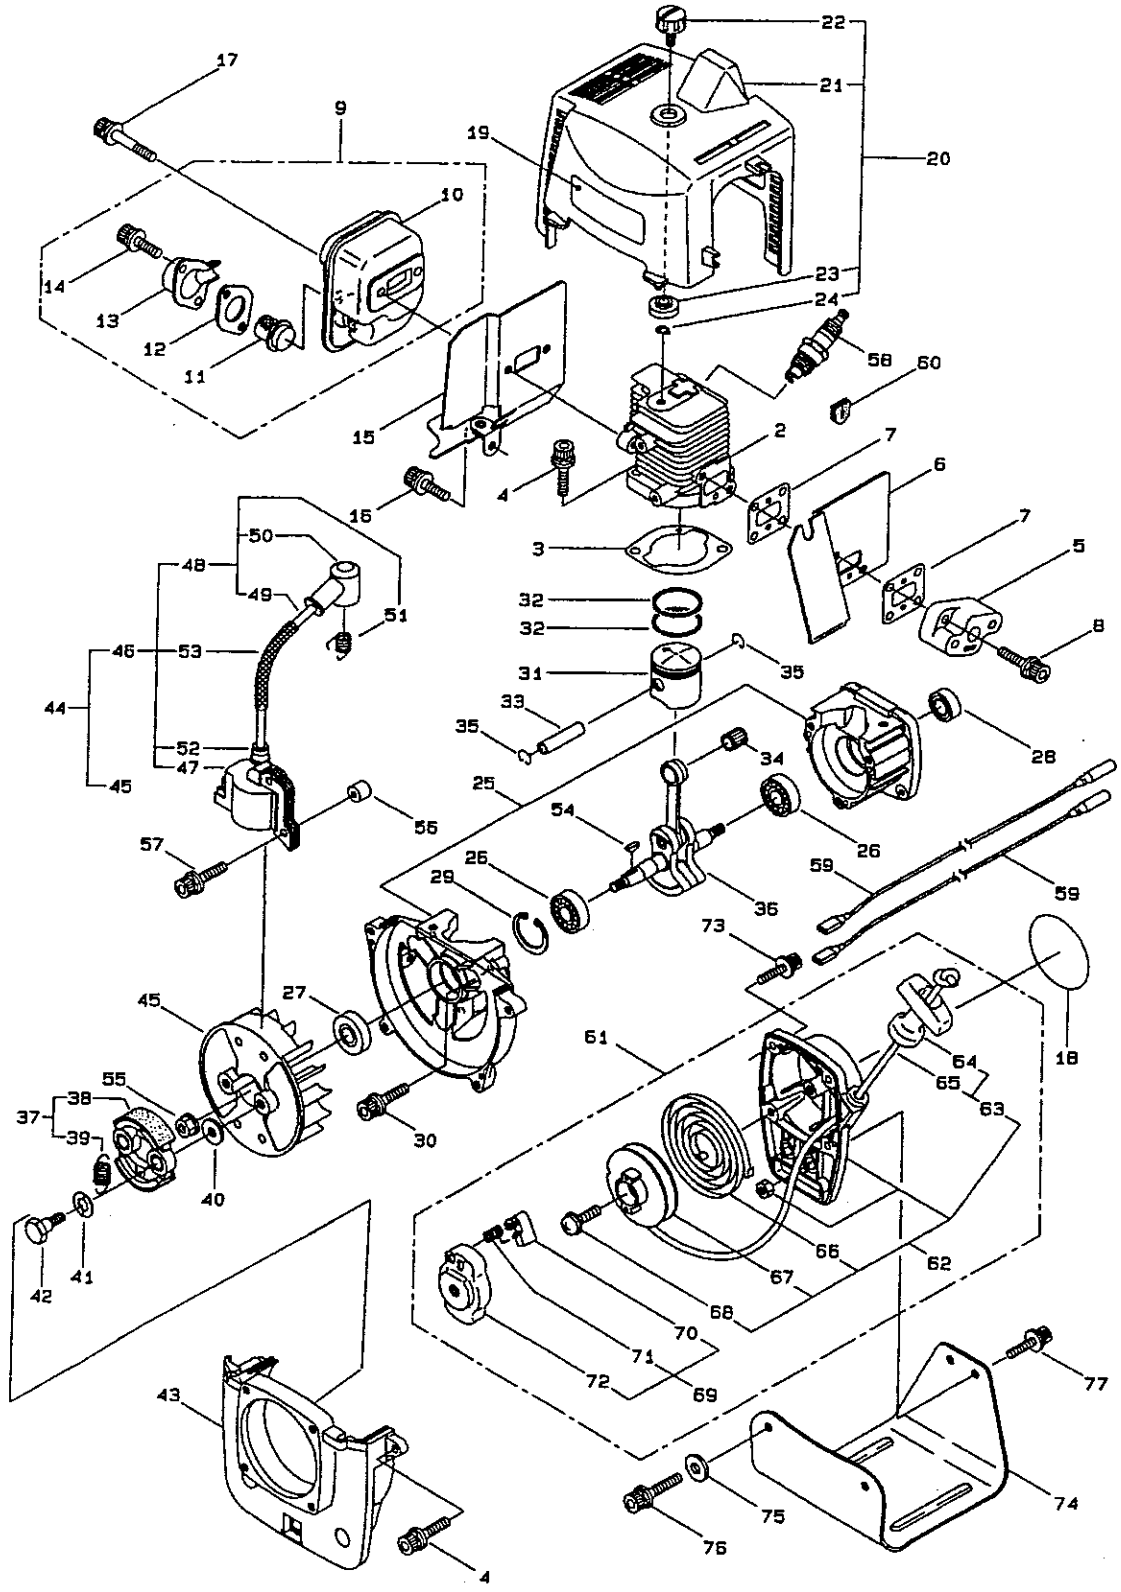

ED2300 ENGINE

ED2300 ENGINE

Ref No.	Part No.	Description	Q'ty	Notes
2	266249	Cylinder	1	
3	265655	Gasket	1	
4	261250	Bolt	4	5X20
5	266317	Insulator	1	
6	261000	Heat Shield	1	
7	261171	Gasket	2	
8	265924	Cap Screw	2	5X25
9	266250	Muffler Ass'y	1	INCL 10-14
10	266135	Muffler	1	
11	262443	Spark Protector	1	
12	266143	Gasket	1	
13	266144	Muffler Tail	1	
14	265107	Bolt	2	4X10
15	266593	Gasket	1	
16	261607	Bolt	1	5X16
17	266607	Cap Screw	2	5X45
18	266741	Label	1	
19	262100	Label	1	MARUYAMA
20	266599	Top Cover Ass'y	1	
21	265981	Top Cover	1	
22	261018	Knob	1	
23	261020	Spacer	1	
24	261734	Clip	1	
25	265657	Crankcase	1	
26	261181	Bearing	2	
27	262712	Oil Seal	1	
28	262713	Oil Seal	1	
29	054676	Snap Ring	1	
30	261612	Bolt	3	5X30
31	264719	Piston	1	
32	264891	Piston Ring	2	
33	261036	Piston Pin	1	
34	263957	Bearing Needle	1	
35	261576	Circlip	2	
36	263719	Crankshaft/Rod Assy	1	
37	264886	Clutch Kit	1	INCL 38-42
38	264888	Clutch Shoe	2	
39	264889	Spring	2	
40	261189	Washer	2	
41	261777	Wave Washer	2	
42	264505	Clutch Bolt	1	
43	266319	Fan Cover	1	
44	263579	Ignition Coil	1	INCL 45-53
45	263085	Rotor	1	
46	261301	Ignition Coil Assy	1	INCL 47-53
47	261302	Coil	1	
48	261744	Spark Plug Wire	1	INCL 49-51
49	261071	Ignition Cable	1	
50	261074	Plug Cap	1	
51	261075	Connector	1	
52	261072	Cap	1	
53	261073	Tube	1	

Ref No.	Part No.	Description	Q'ty	Notes
54	261076	Woodruff Key	1	
55	261077	Nut	1	M6
56	261078	Spacer	2	
57	261256	Bolt	2	4X25
58	261200	Spark Plug	1	
59	261772	Lead	2	
60	261202	Grommet	1	
61	262005	Recoil Starter Ass'y	1	INCL 62-72
62	262011	Recoil Assy	1	INCL 63-68
63	261626	Rope Assy	1	INCL 64-65
64	261628	Starter Grip	1	
65	261627	Starter Rope	1	
66	261622	Spiral Spring	1	
67	261621	Reel	1	
68	262922	Screw	1	
69	263471	Starter Pawl Assy	1	INCL 70-72
70	263473	Pawl	1	
71	263474	Return Spring	1	
72	263472	Starter	1	
73	261257	Bolt	4	4X16
74	264657	Stand	1	
75	263743	Washer	2	
76	261999	Bolt	2	5X40
77	261607	Bolt	2	5X16