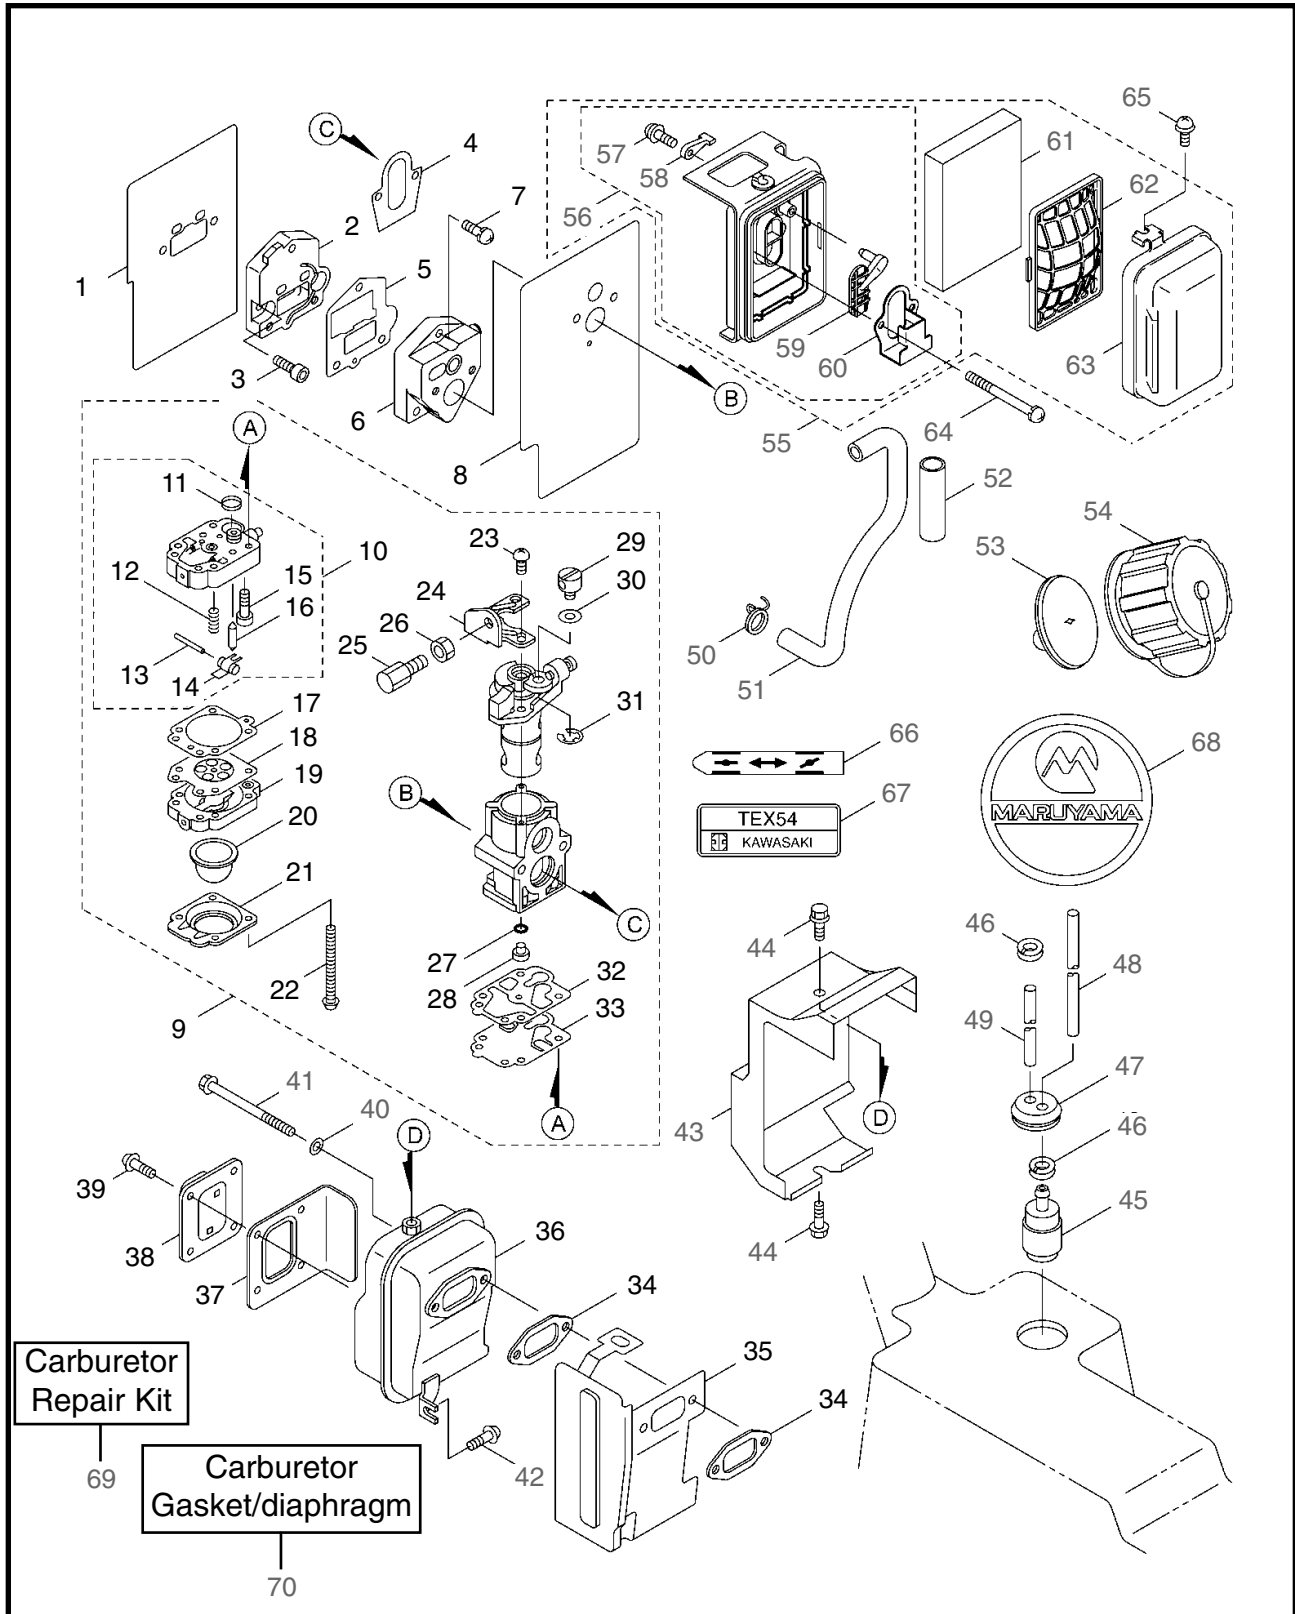

CARBURETOR

REF #	PART #	DESCRIPTION	Q'TY.	NOTES
1	634352	Gasket	1	
2	634355	Plate	1	
3	634358	Bolt	2	
4	641295	Gasket	1	
5	634349	Gasket	1	
6	634354	Reed Valve Ass'y	1	
7	579565	Screw	3	
8	634353	Gasket	1	
9	634356	Carburetor Ass'y	1	Incl.10-33
10	626822	Body Ass'y	1	Incl.11-16
11	624430	Filter	1	
12	624434	Spring	1	
13	624433	Pin	1	
14	624429	Lever	1	
15	624432	Screw	1	
16	624431	Float Valve	1	
17	262993	Gasket	1	
18	634357	Diaphragm	1	
19	261874	Body	1	
20	577191	Priming Pump	1	
21	598409	Primer Pump Cover	1	
22	262996	Screw	4	
23	577179	Screw	2	
24	624525	Bracket	1	
25	598418	Screw	1	
26	261878	Nut	1	
27	577182	O-Ring	1	
28	628092	Main Jet	1	#52
29	598415	Arm	1	
30	624532	Washer	1	
31	577175	Snap Ring	1	
32	634350	Gasket	1	
33	577185	Diaphragm	1	
34	636762	Muffler Gasket	2	
35	634364	Muffler Cover	1	
36	634363	Muffler Comp.	1	
37	634360	Gasket	1	
38	634362	Spark Arrester	1	
39	634366	Screw	4