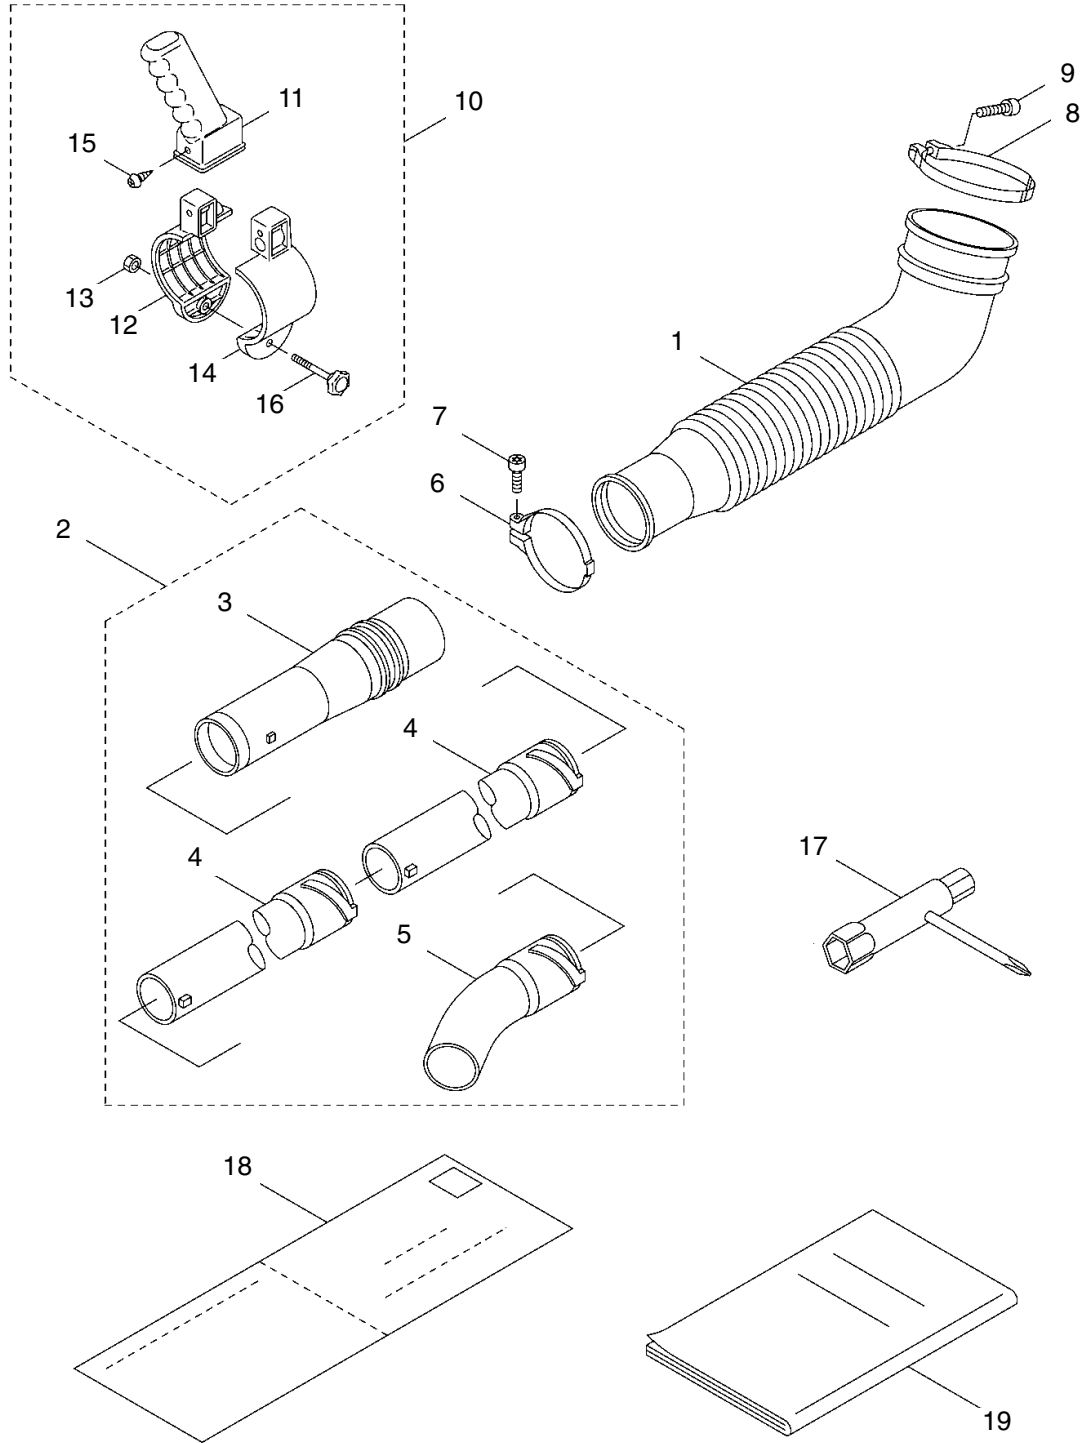

ACCESSORIES

REF #	PART #	DESCRIPTION	Q'TY.	NOTES
1	119186	Flexble Pipe	1	Black
2	121238	Pipe Ass'y	1	Incl.3-5
3	121242	Swivel Pipe	1	
4	121243	Straight Pipe	2	370L
5	121244	Bent Pipe	1	
6	119525	Hose Band	1	
7	081415	Screw	1	M5x16
8	119523	Hose Band	1	
9	081417	Screw	1	M5x25
10	639506	Grip Ass'y	1	Incl.11-16
11	122629	Grip	1	
12	123132	Band	1	
13	081031	Nut	1	M6
14	123134	Band	1	
15	120319	Tapping Screw	2	M5x18
16	122610	Knob Bolt	1	M6x30
17	210418	Box Spanner	1	13x19x(+)
18	216007	Warranty Card	1	
19	123340	Instruction Manual	1	BL460