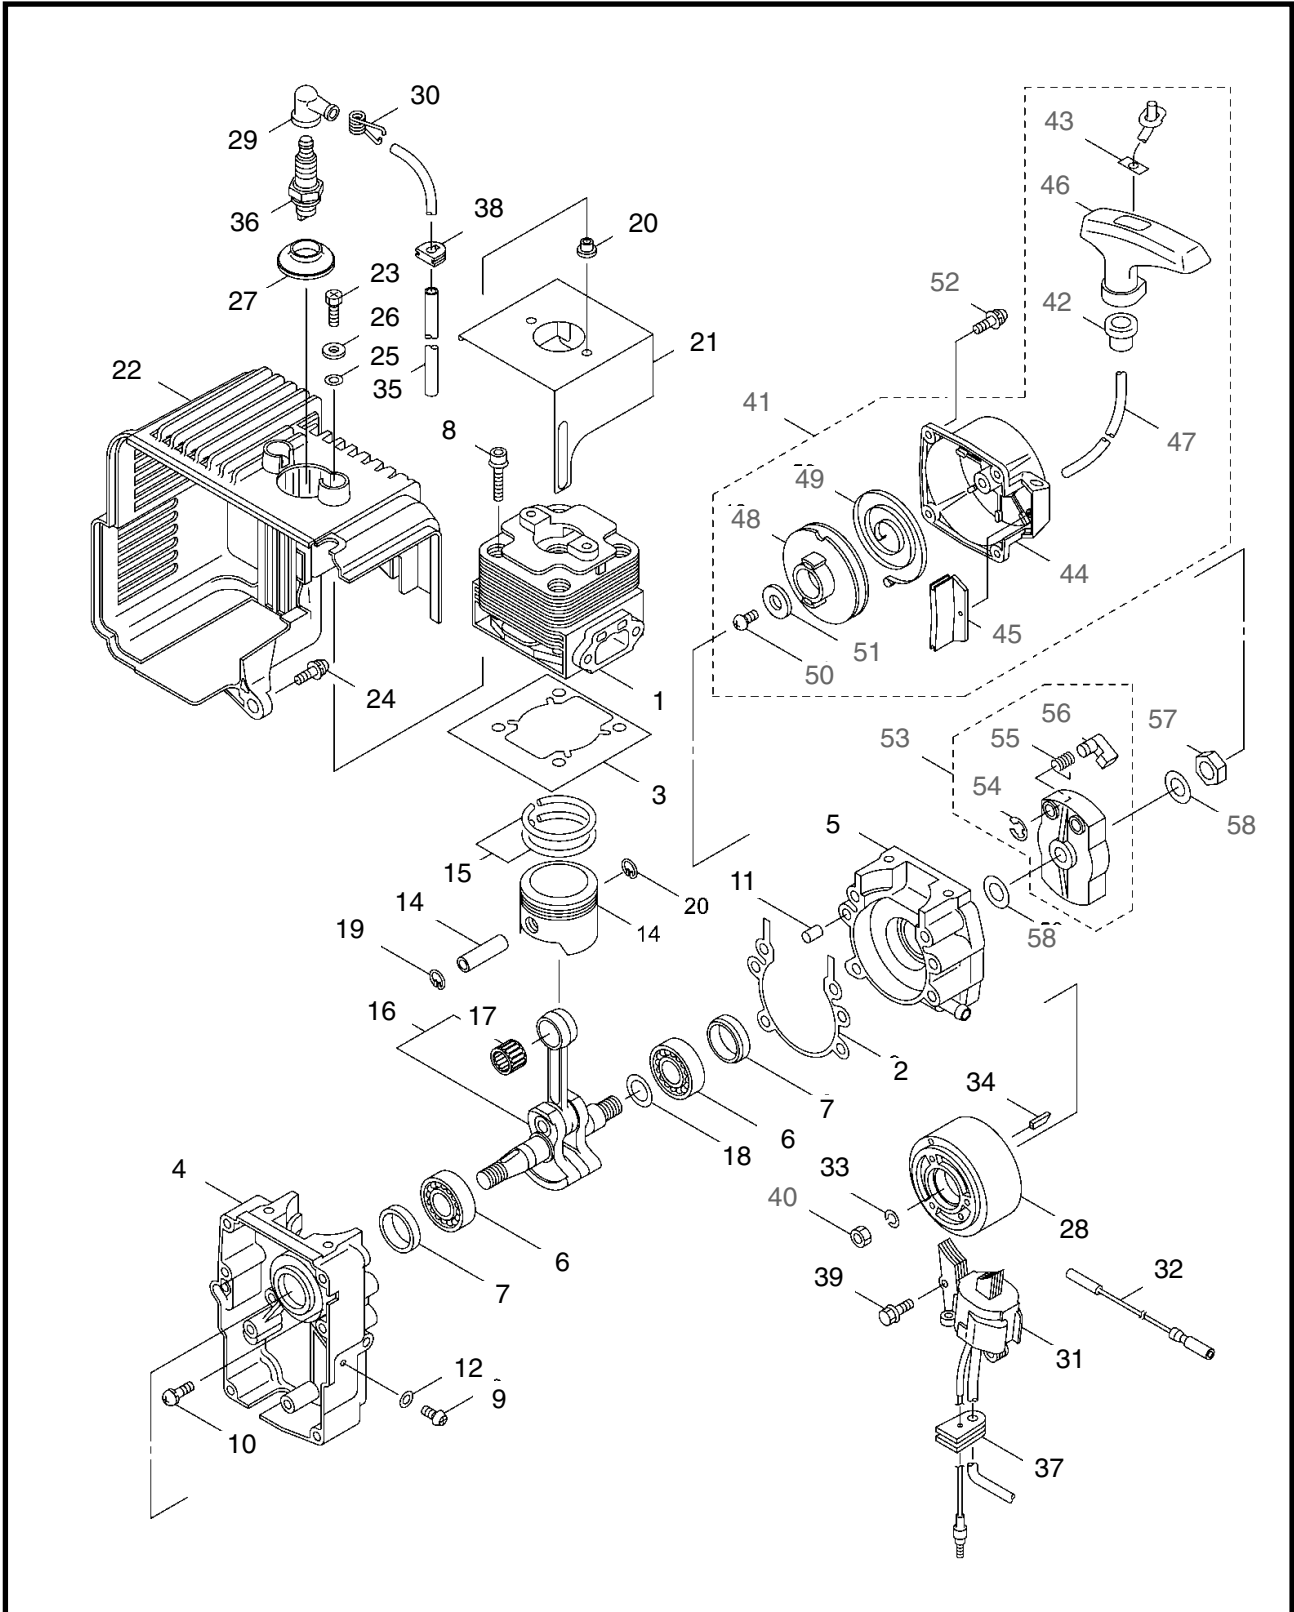

4 ILLUSTRATED PARTS LIST
BL560

ENGINE

REF #	PART #	DESCRIPTION	Q'TY.	NOTES
1	634340	Cylinder	1	
2	570248	Gasket	1	
3	634341	Gasket	1	
4	634342	Crankcase	1	
5	634343	Crankcase	1	
6	597283	Bearing	2	#6202C3
7	071320	Oil Seal	2	
8	597284	Bolt	4	
9	944619	Screw	1	
10	599880	Screw	4	
11	943349	Dowel Pin	2	
12	943893	Gasket	1	
13	570244	Piston	1	
14	944769	Piston Pin	1	
15	943304	Piston Ring Set	1	
16	570245	Crankshaft Ass'y	1	Incl.17
17	943281	Needle Bearing	1	
18	597285	Shim	AR	t=0.10
18	597286	Shim	AR	t=0.20
18	597287	Shim	AR	t=0.40
18	597288	Shim	AR	t=0.60
19	943307	Snap Ring	2	
20	630053	Insulator	2	
21	634344	Shroud	1	
22	634345	Shroud	1	
23	573307	Bolt	2	
24	580184	Screw	1	
25	621123	Washer	2	
26	575415	Washer	2	
27	570252	Cover	1	
28	634346	Flywheel	1	
29	591532	Spark Plug Cap	1	
30	591533	Terminal	1	
31	634347	Ignition Coil Ass'y	1	
32	597263	Lead Wire	1	
33	943924	Washer	1	
34	998409	Key	1	
35	998411	Tube	1	
36	626811	Spark Plug	1	BPMR7A
37	627409	Grommet	1	
38	634348	Grommet	1	
39	943457	Bolt	2