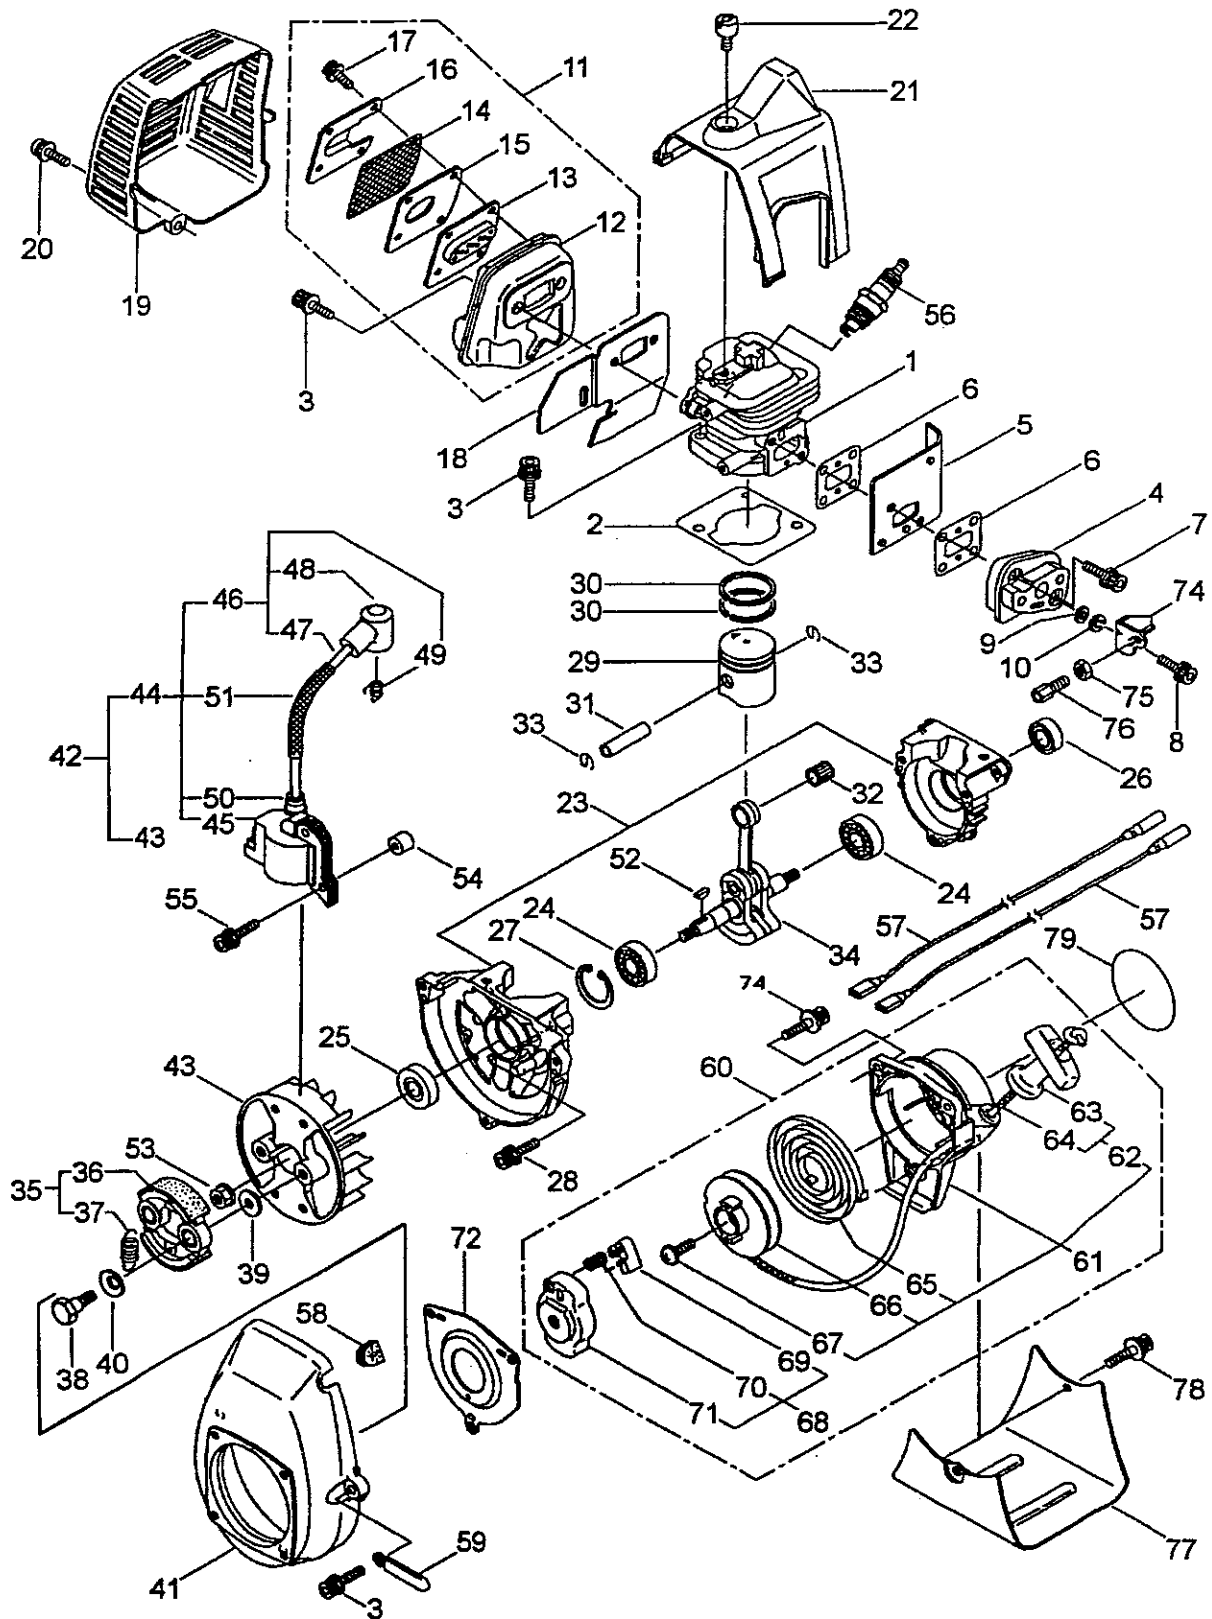

BCL2250 & BCL2250C ENGINE

BCL2250 & BCL2250C ENGINE

Ref No.	Part No.	Description	Q'ty	Notes
1	264981	Cylinder	1	
2	263770	Gasket	1	
3	261250	Bolt	7	M5X20
4	265802	Insulator	1	
5	265794	Air Duct	1	
6	261171	Gasket	2	
7	265924	Cap Screw	1	M5X25
8	265925	Cap Screw	1	M5X25
9	012487	Washer	1	M5
10	089901	Washer	1	M5
11	265104	Muffler Ass'y.	1	INCL. 12-17
12	264832	Muffler Comp.	1	
13	264864	Plate	1	
14	264835	Screen	1	
15	264837	Gasket	1	
16	264836	Tail	1	
17	265107	Bolt	4	M4X10
18	263777	Gasket	1	
19	264829	Muffler Cover	1	
20	264807	Cap Screw	1	M5X16
21	263779	Cylinder Cover	1	
22	265742	Knob	1	
23	264312	Crankcase	1	
24	261181	Bearing	2	#6000C3
25	262712	Oil Seal	1	TC10267
26	262713	Oil Seal	1	TC10207
27	054676	Snap Ring	1	H26
28	261612	Bolt	3	M5X30
29	264719	Piston	1	
30	264891	Piston Ring	2	
31	261036	Piston Pin	1	
32	263957	Needle Bearing	1	
33	261576	Circlip	2	
34	263719	Crankshaft/Rod Assy	1	
35	264025	Clutch Assy	1	INCL. 36,37
36	264026	Clutch Shoe	2	
37	264028	Spring Clutch	1	
38	264505	Clutch Bolt	2	
39	261189	Washer	2	6X16.5X1.2
40	261777	Wave Washer	2	
41	263799	Fan Cover	1	
42	263976	Magneto Assy	1	INCL. 43-51
43	263570	Rotor/Fan	1	
44	263978	Ignition Coil Assy	1	INCL. 45-51
45	263977	Coil	1	
46	261744	Spark Plug Wire	1	INCL. 48-50
47	261071	Ignition Cable	1	
48	261074	Plug Cap	1	
49	261075	Connector	1	
50	261072	Cap	1	

Ref No.	Part No.	Description	Q'ty	Notes
51	261073	Tube	1	6X6.8X80
52	261076	Woodruff Key	1	3X10
53	261077	Nut	1	M6
54	261078	Spacer	2	
55	261256	Bolt	2	M4X25
56	261200	Spark Plug	1	BPM6Y(NGK)
57	261772	Lead	2	
58	261202	Grommet	1	
59	264588	Clamp	1	
60	263807	Recoil Starter Assy	1	INCL. 61-71
61	263808	Recoil Assy	1	INCL. 62-67
62	115096	Rope/Grip Assy	1	INCL. 63,64
63	261725	Starter Grip	1	
64	261627	Starter Rope	1	
65	261622	Spiral Spring	1	
66	261621	Reel	1	
67	262922	Screw	1	
68	263471	Starter Pawl Assy	1	INCL. 69-71
69	263473	Pawl	1	
70	263474	Return Spring	1	
71	263472	Starter	1	
72	265460	Plate	1	
73	265726	Screw	2	M4X16
74	264634	Stay	1	
75	261878	Nut	1	
76	265409	Adapter	1	
77	264556	Engine Stand	1	
78	265724	Bolt	1	M4X25
79	267313	Decal	1