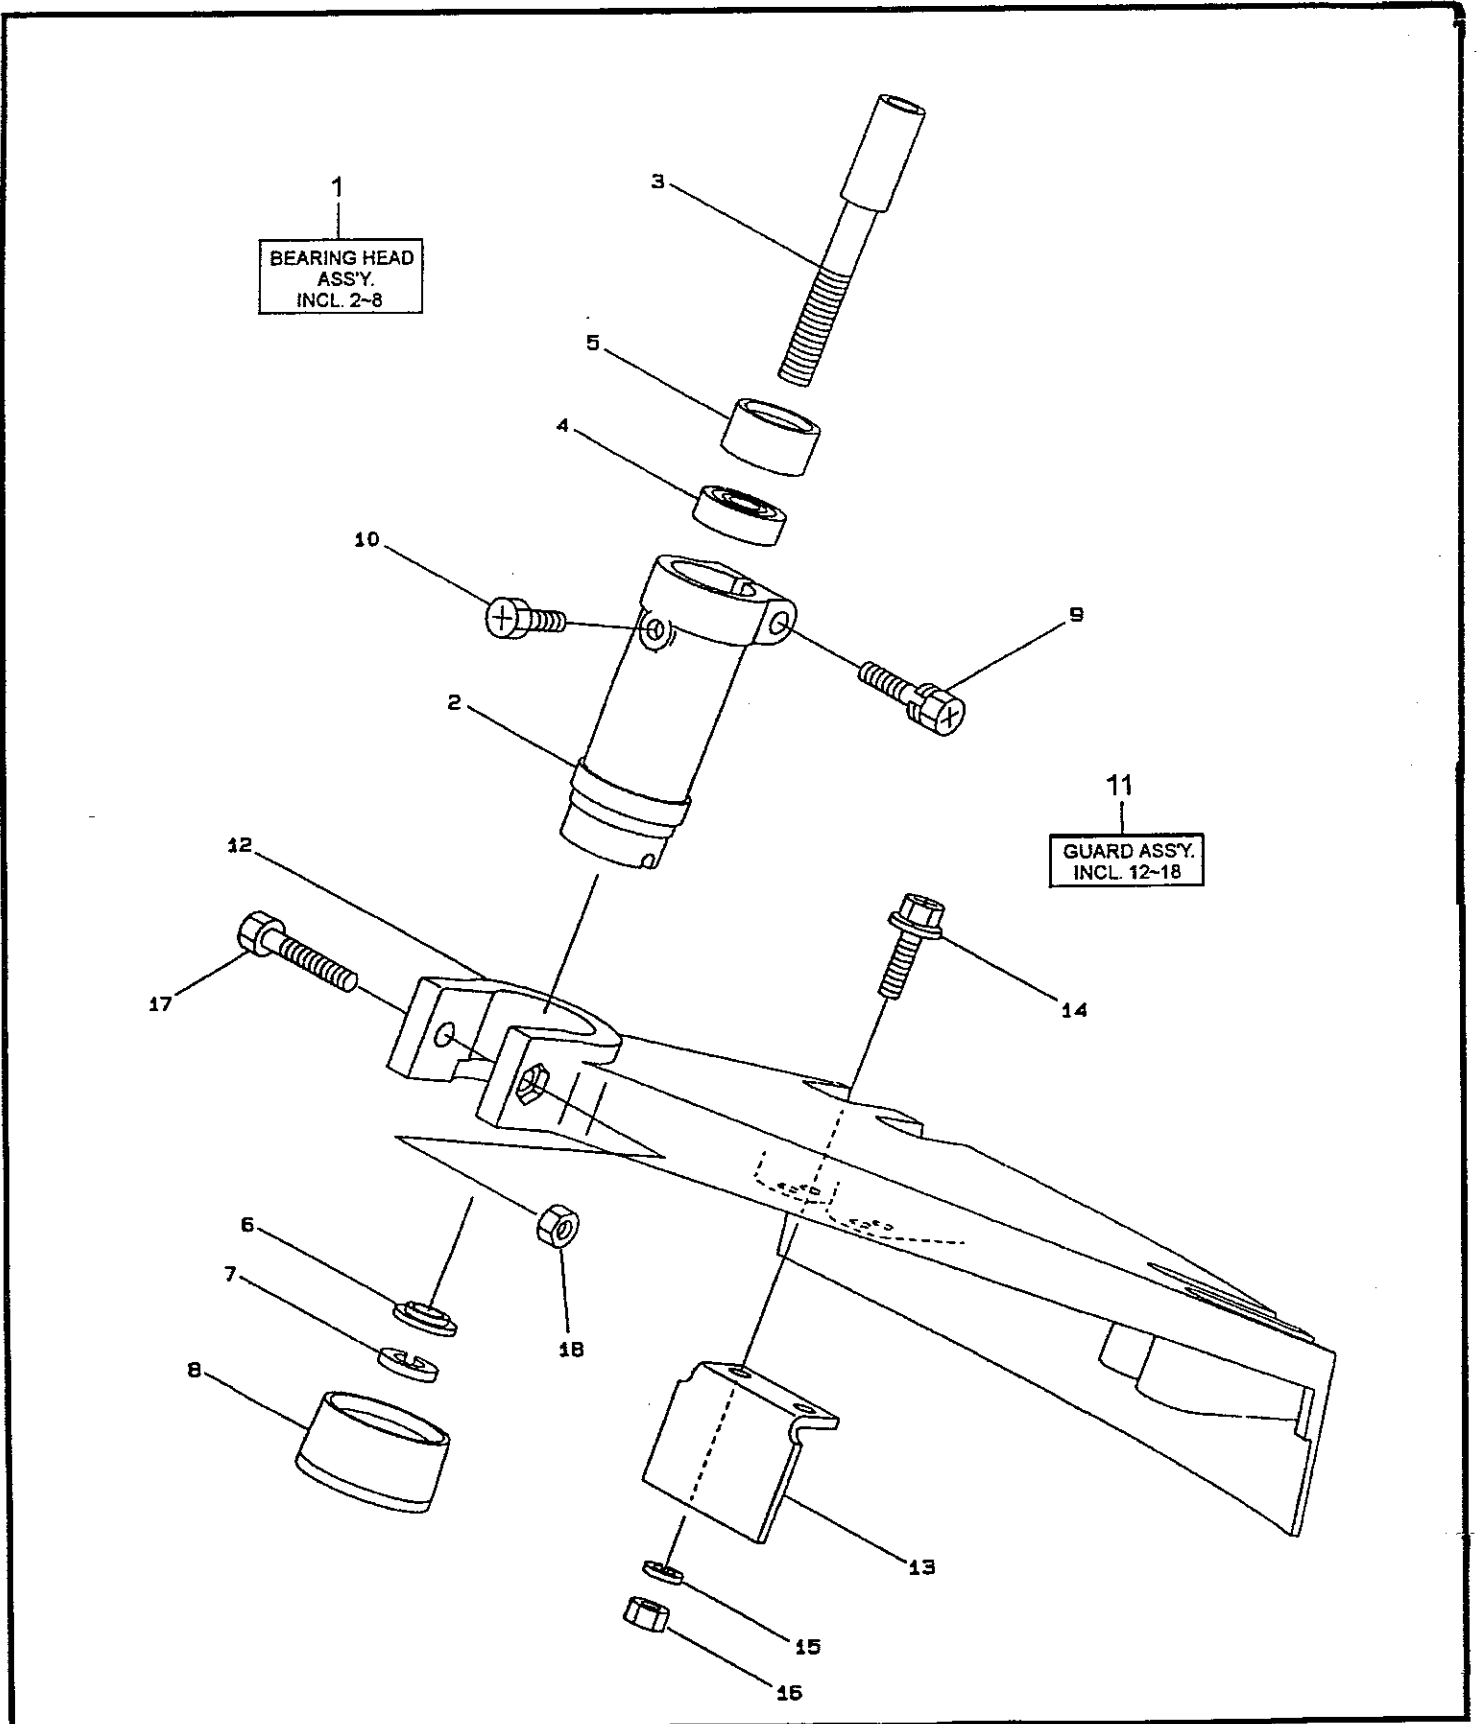

BCL2250C LOWER END

BCL2250C LOWER END

Ref No.	Part No.	Description	Q'ty	Notes
1	219216	Bearing Head Assy	1	INCL. 2-8
2	215987	Case, Bearing	1	
3	219217	Attaching Shaft	1	
4	215989	Bearing	1	#608DD
5	219218	Metal	1	
6	215991	Washer	1	
7	015845	Spring Washer	1	M8
8	215992	Dust Cup	1	
9	092550	Bolt	1	M5X25-7T
10	089736	Bolt	1	M5X10
11	220246	Guard Ass'y.	1	INCL. 12-18
12	215999	Safety Cover	1	
13	216000	String Cutter	1	
14	096043	Bolt	2	M5X16
15	012501	Spring Washer	2	M5
16	081027	Nut	2	M5
17	089559	Bolt	1	M6X40
18	081030	Nut	1	M6