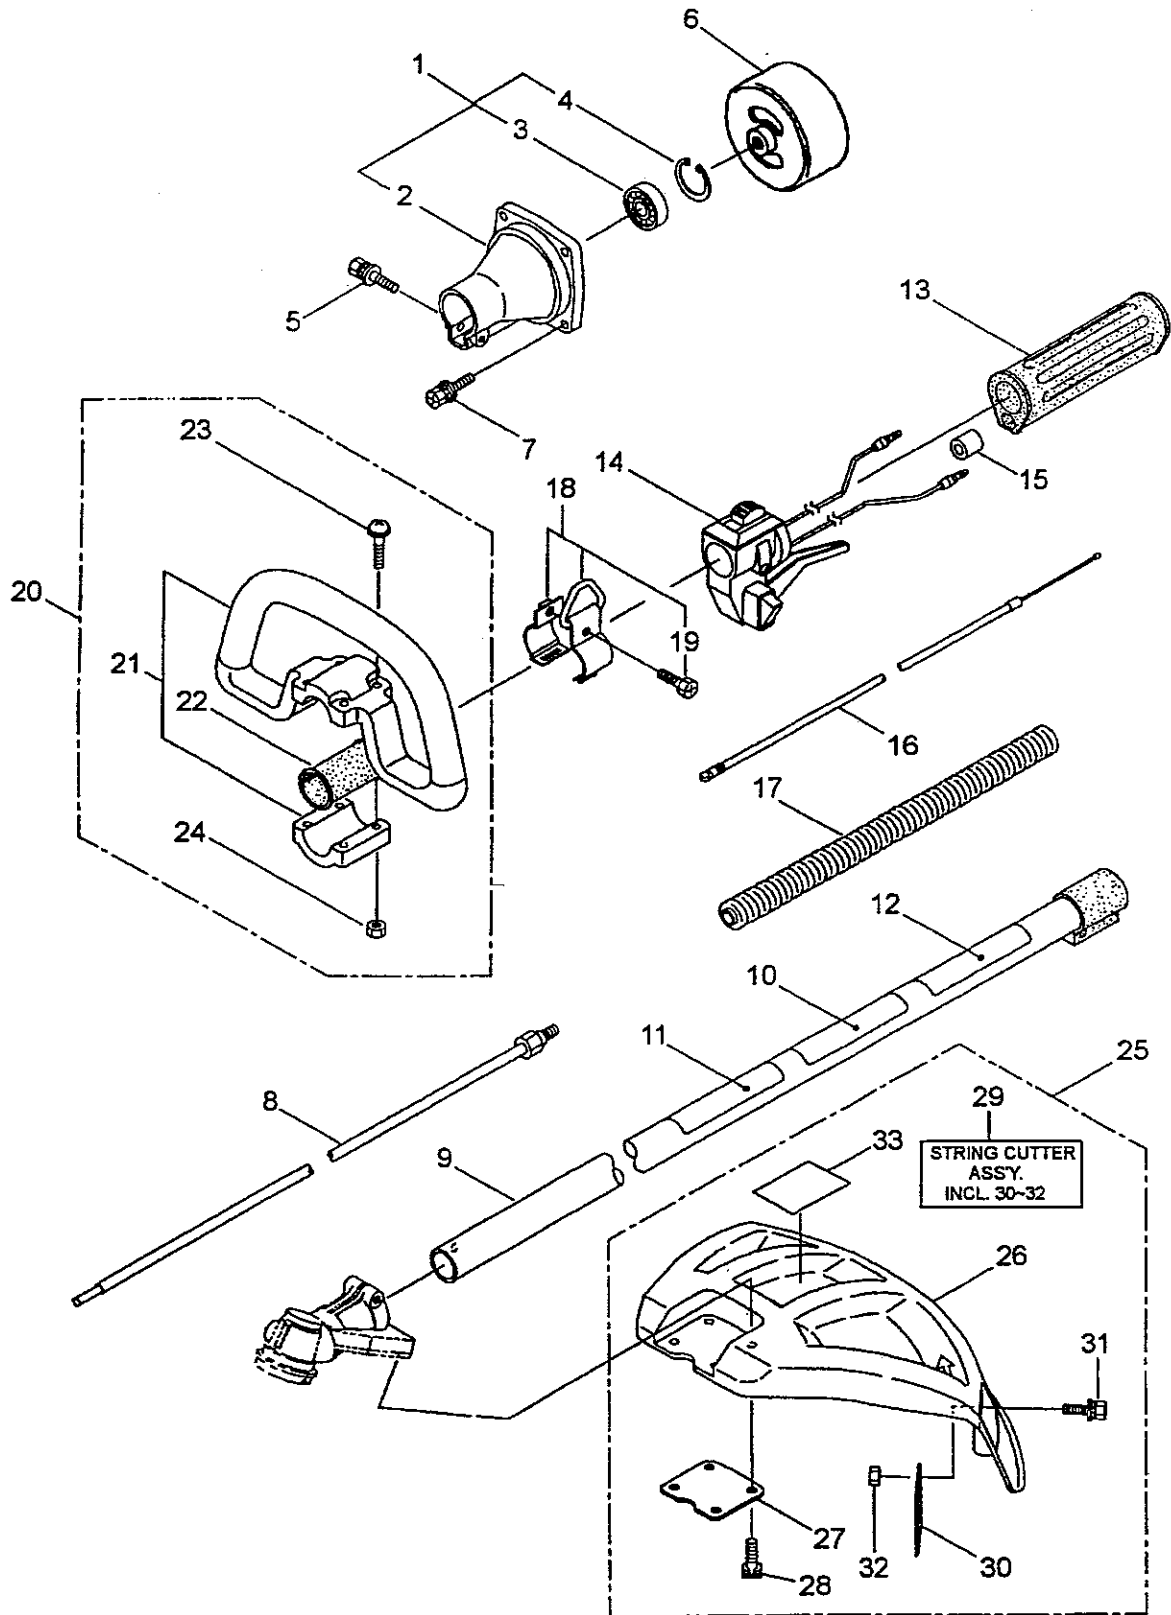

BCL2250C MAIN BODY

Ref No.	Part No.	Description	Q'ty	Notes
1	218868	Clutch Case Ass'y.	1	INCL. 2-6
2	218869	Clutch Case	1	
3	012649	Bearing	1	#6201ZZ
4	140273	Snap Ring	1	S12
5	016732	C-Shaped Snap Ring 3	1	H32
6	218492	Clutch Drum	1	
7	092561	Bolt	1	M5X25
8	218748	Outer Assy	1	
9	215985	Inner Shaft	1	
10	215995	Grip	1	
11	222902	Throttle Trigger	1	
12	213444	Throttle Cable	1	340L
13	213548	Plastic Tube	1	#10X200L
14	222937	Loop Handle Ass'y.	1	INCL. 16-19
15	222938	Loop Handle	1	INCL. 17
16	081028	Nut	4	M5
17	216004	Packing	1	
18	222142	Screw	4	M5X28
19	222895	Label	1	BCL2250C
20	221501	Decal	1	CAUTION
21	817002	Bolt	4	M5X20

BCL2250 MAIN BODY

BCL2250 MAIN BODY

Ref No.	Part No.	Description	Q'ty	Notes
1	221473	Clutch Case Assy.	1	INCL. 2-4
2	221474	Clutch Case	1	
3	016405	Bearing	1	#6200ZZ
4	013825	Snap Ring	1	H30
5	096042	Bolt	1	M5X30
6	054677	Clutch Drum	1	
7	817002	Bolt	4	M5X20
8	221524	Driveshaft Assy.	1	
9	219435	Driveshaft Tube	1	
10	221501	Decal	1	CAUTION
11	221502	Decal	1	CAUTION
12	222883	Decal	1	BCL2250
13	215532	Shaft Grip	1	
14	221465	Throttle Tirgger	1	
15	214083	Outer Guide	1	
16	213444	Throttle Cable	1	340L
17	213548	Plastic Tube	1	#10X200L
18	054691	Hanging Bracket Assy	1	INCL. 19
19	089738	Bolt	1	M5X15
20	214224	Handle Assy	1	INCL. 21-24
21	214982	Handle Assy	1	
22	213171	Packing	1	
23	092087	Screw	1	M5X28
24	081027	Nut M5	4	M5
25	222891	Safety Cover Assy.	1	INCL. 26-33
26	222880	Safety Cover	1	
27	222899	Plate	1	
28	092579	Bolt	4	M5X12
29	222898	String Cutter Assy.	1	INCL. 30-32
30	222900	String Cutter	1	
31	092548	Bolt	2	M5X15
32	081027	Nut M5	2	M5
33	220895	Decal	1	