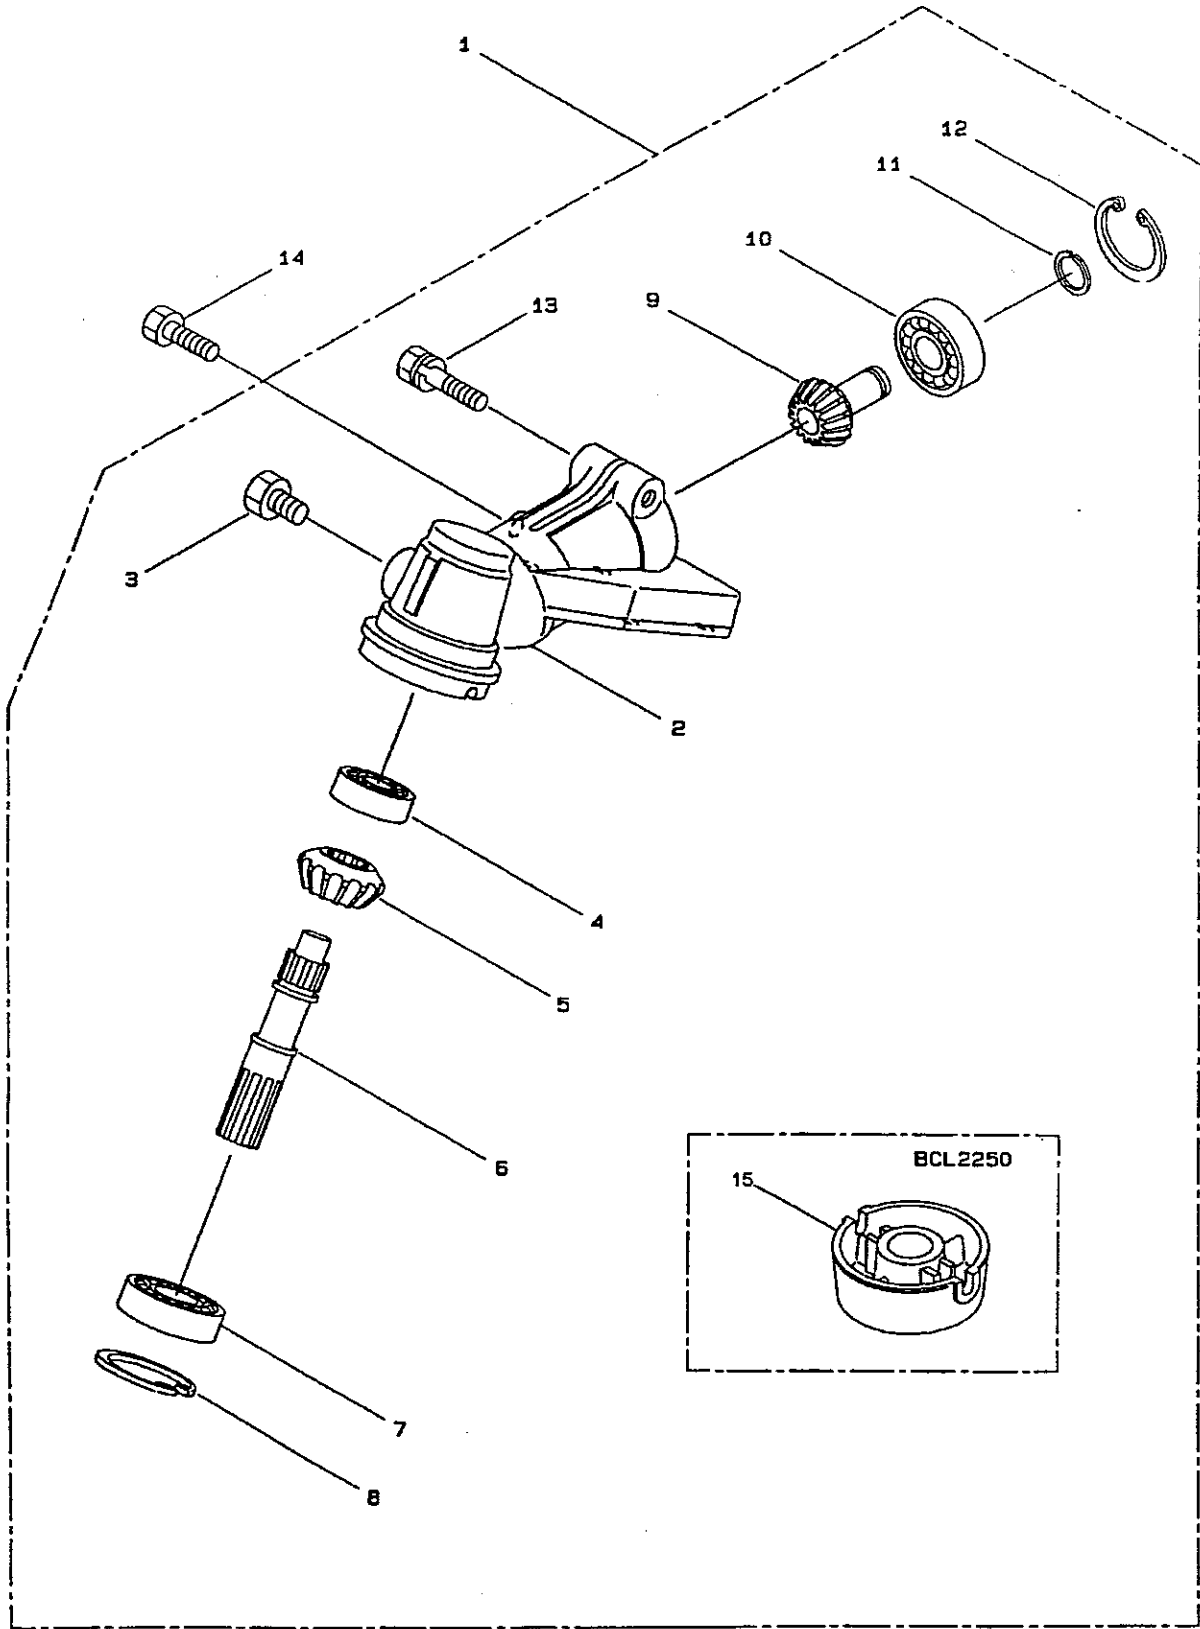

BCL2250 GEARCASE

BCL2250 GEARCASE

Ref No.	Part No.	Description	Q'ty	Notes
1	222887	Gearcase Ass'y.	1	INCL. 2-13
2	222888	Gearcase	1	
3	089884	Bolt	1	M8X10
4	219205	Bearing	1	#626
5	222121	Gear	1	
6	219430	Blade Shaft	1	
7	212999	Bearing	1	#6001 2RK
8	055185	Snap Ring	1	H28
9	222122	Pinion Gear	1	M5X25-7T
10	217042	Bearing	1	#609Z
11	140269	Snap Ring	1	WR9
12	140270	Snap Ring	1	H24
13	092561	Bolt	1	M5X25
14	089737	Bolt	2	M5X12
15	222890	Boss Adapter	1