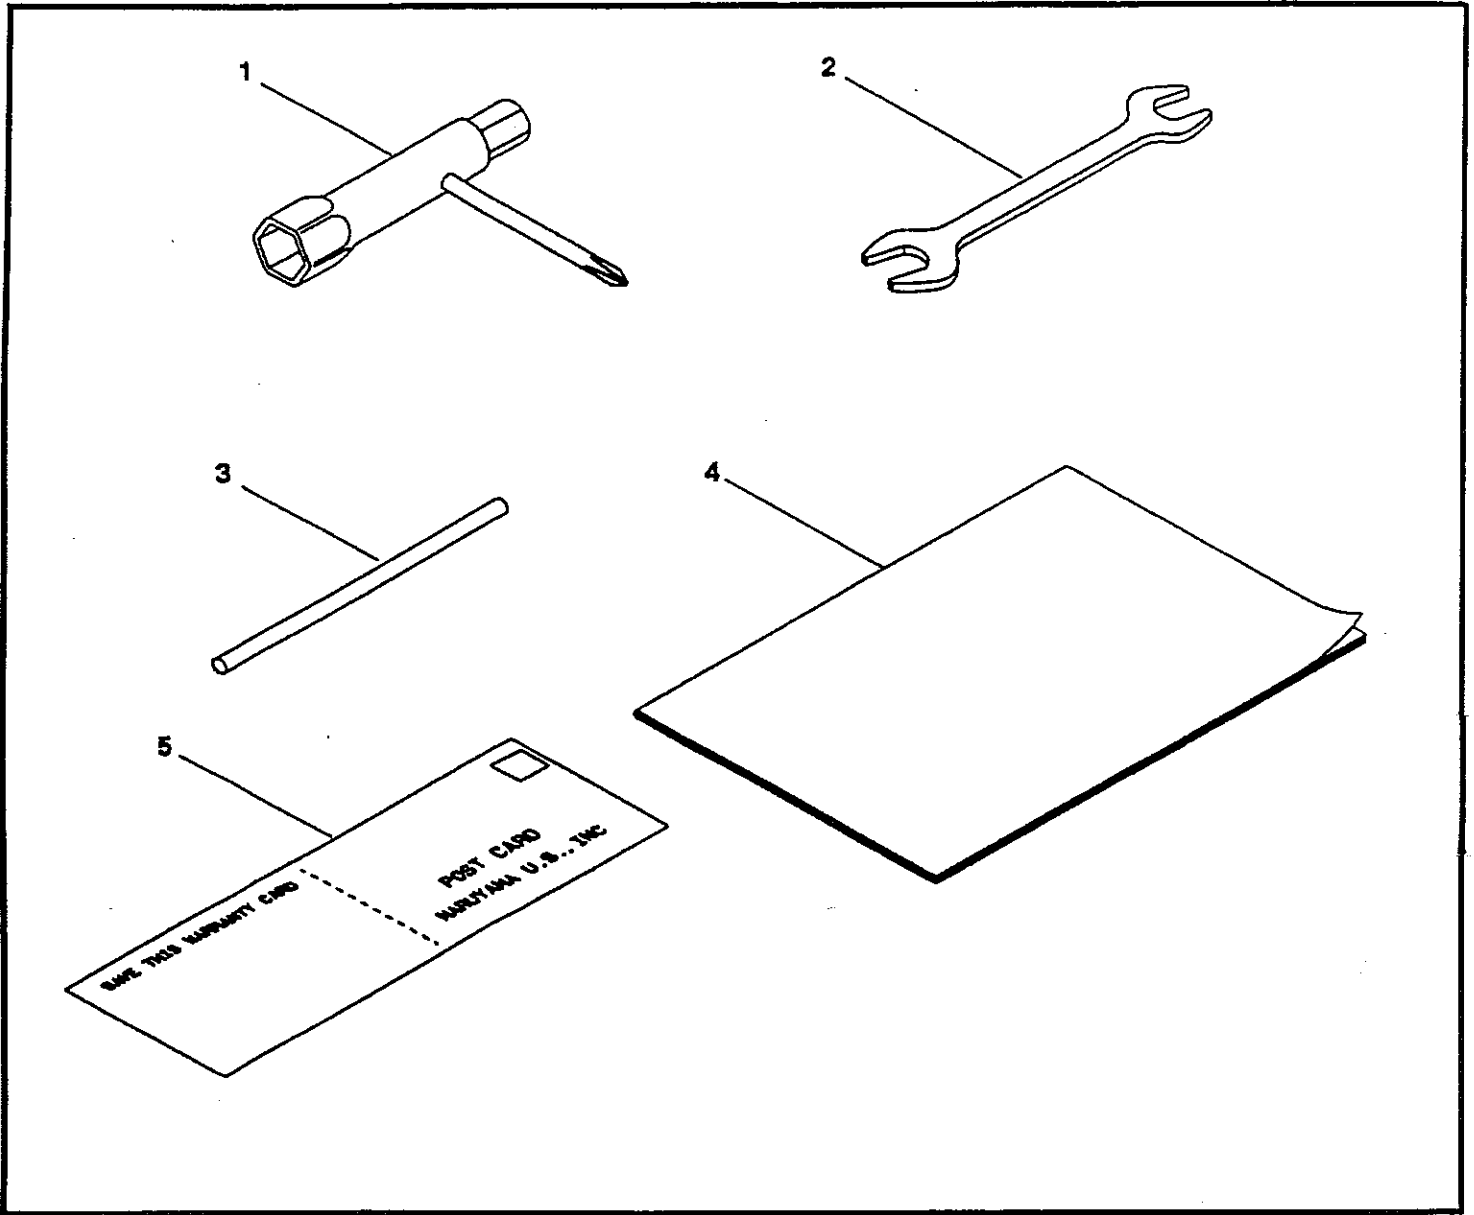

ACCESSORIES

Ref No.	Part No.	Description	Q'ty	Notes
1	210418	Box Wrench/Driver	1	13X19X(+)
2	022865	Offset End Wrench	1	8X10
3	210181	Pin (Tool Stop)	1	3.5X170L
4	222897	Owners Manual	1	
5	222945	Warranty Card	1