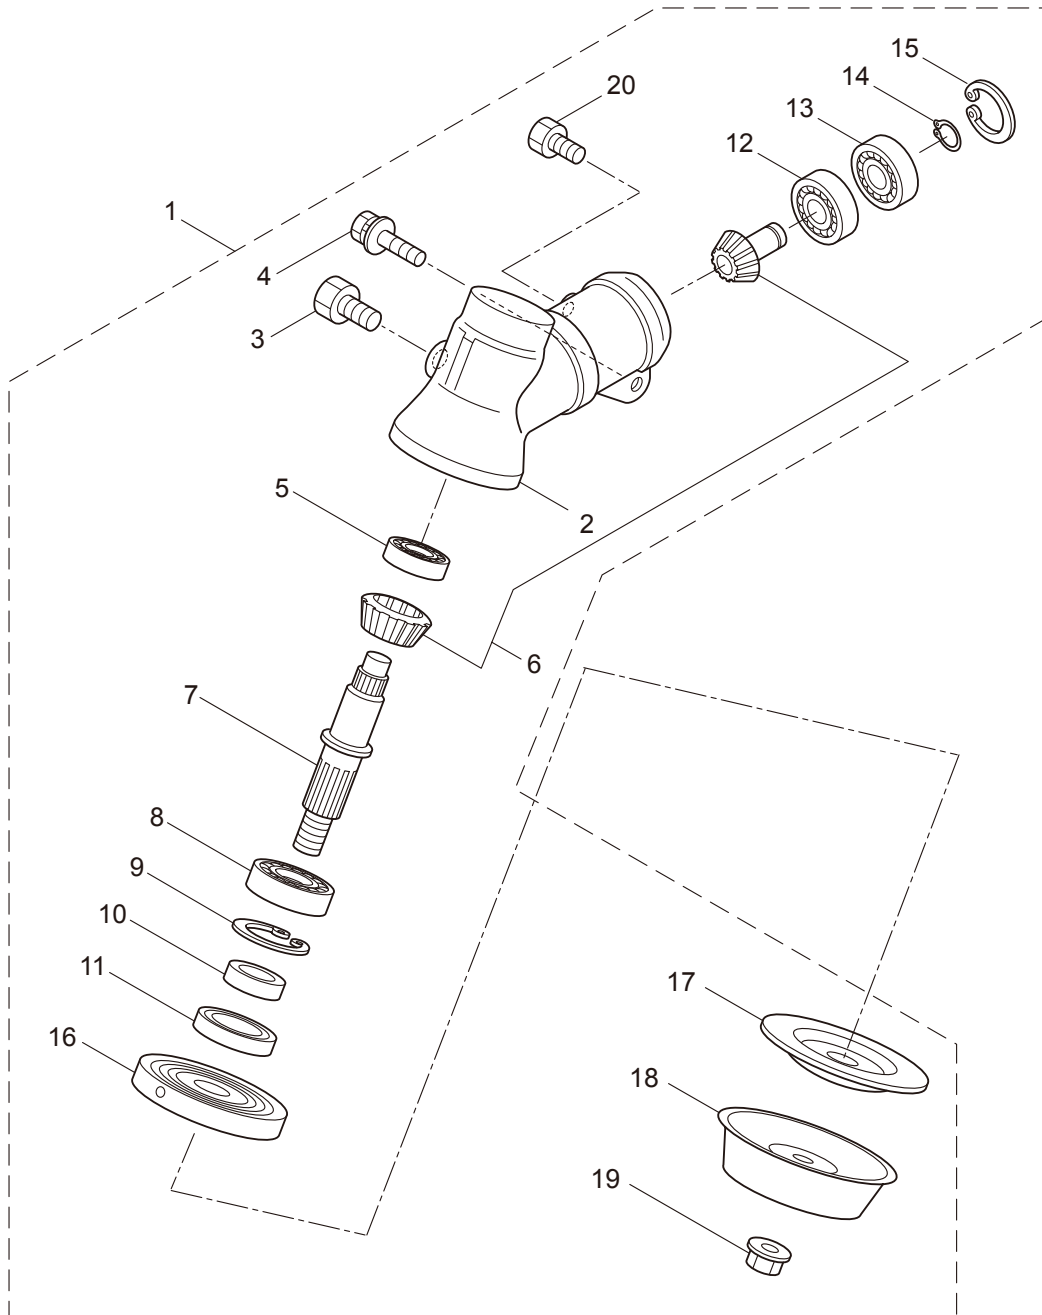

2. BCF5021H-RS GEARCASE

Ref. No.	Part No.	Part Name	Q'ty	Remarks
2-1	231846	Gearcase Ass'y	1	Incl.2-20
2-2	219646	Gearcase	1	
2-3	089101	Bolt	1	M8x10
2-4	092556	Bolt	1	M6x30
2-5	210560	Bearing	1	#609
2-6	227102	Gear Set	1	
2-7	229099	Blade Shaft	1	
2-8	022009	Bearing	1	#6002
2-9	016732	Snap Ring	1	#32
2-10	212394	Collar	1	15x22x8L
2-11	211818	Oil Seal	1	D22 32 6
2-12	014490	Bearing	1	#6000
2-13	106933	Bearing	1	#6000Z
2-14	014210	Snap Ring	1	#10
2-15	054676	Snap Ring	1	#26
2-16	217060	Boss Adapter	1	
2-17	231847	Clamping Washer	1	
2-18	230849	Stabilizer	1	
2-19	227961	Blade Locking Nut	1	
2-20	089747	Bolt	1	M6x12
2-21	228008	Box Spanner	1	
2-22	022865	Double-ended Wrench	1	8x10
2-23	210181	Lever Handle	1	3.5x170L
2-24	211337	Grease Tube	1	
2-25	214022	Band	2	
2-26	232712	Instruction Manual	1