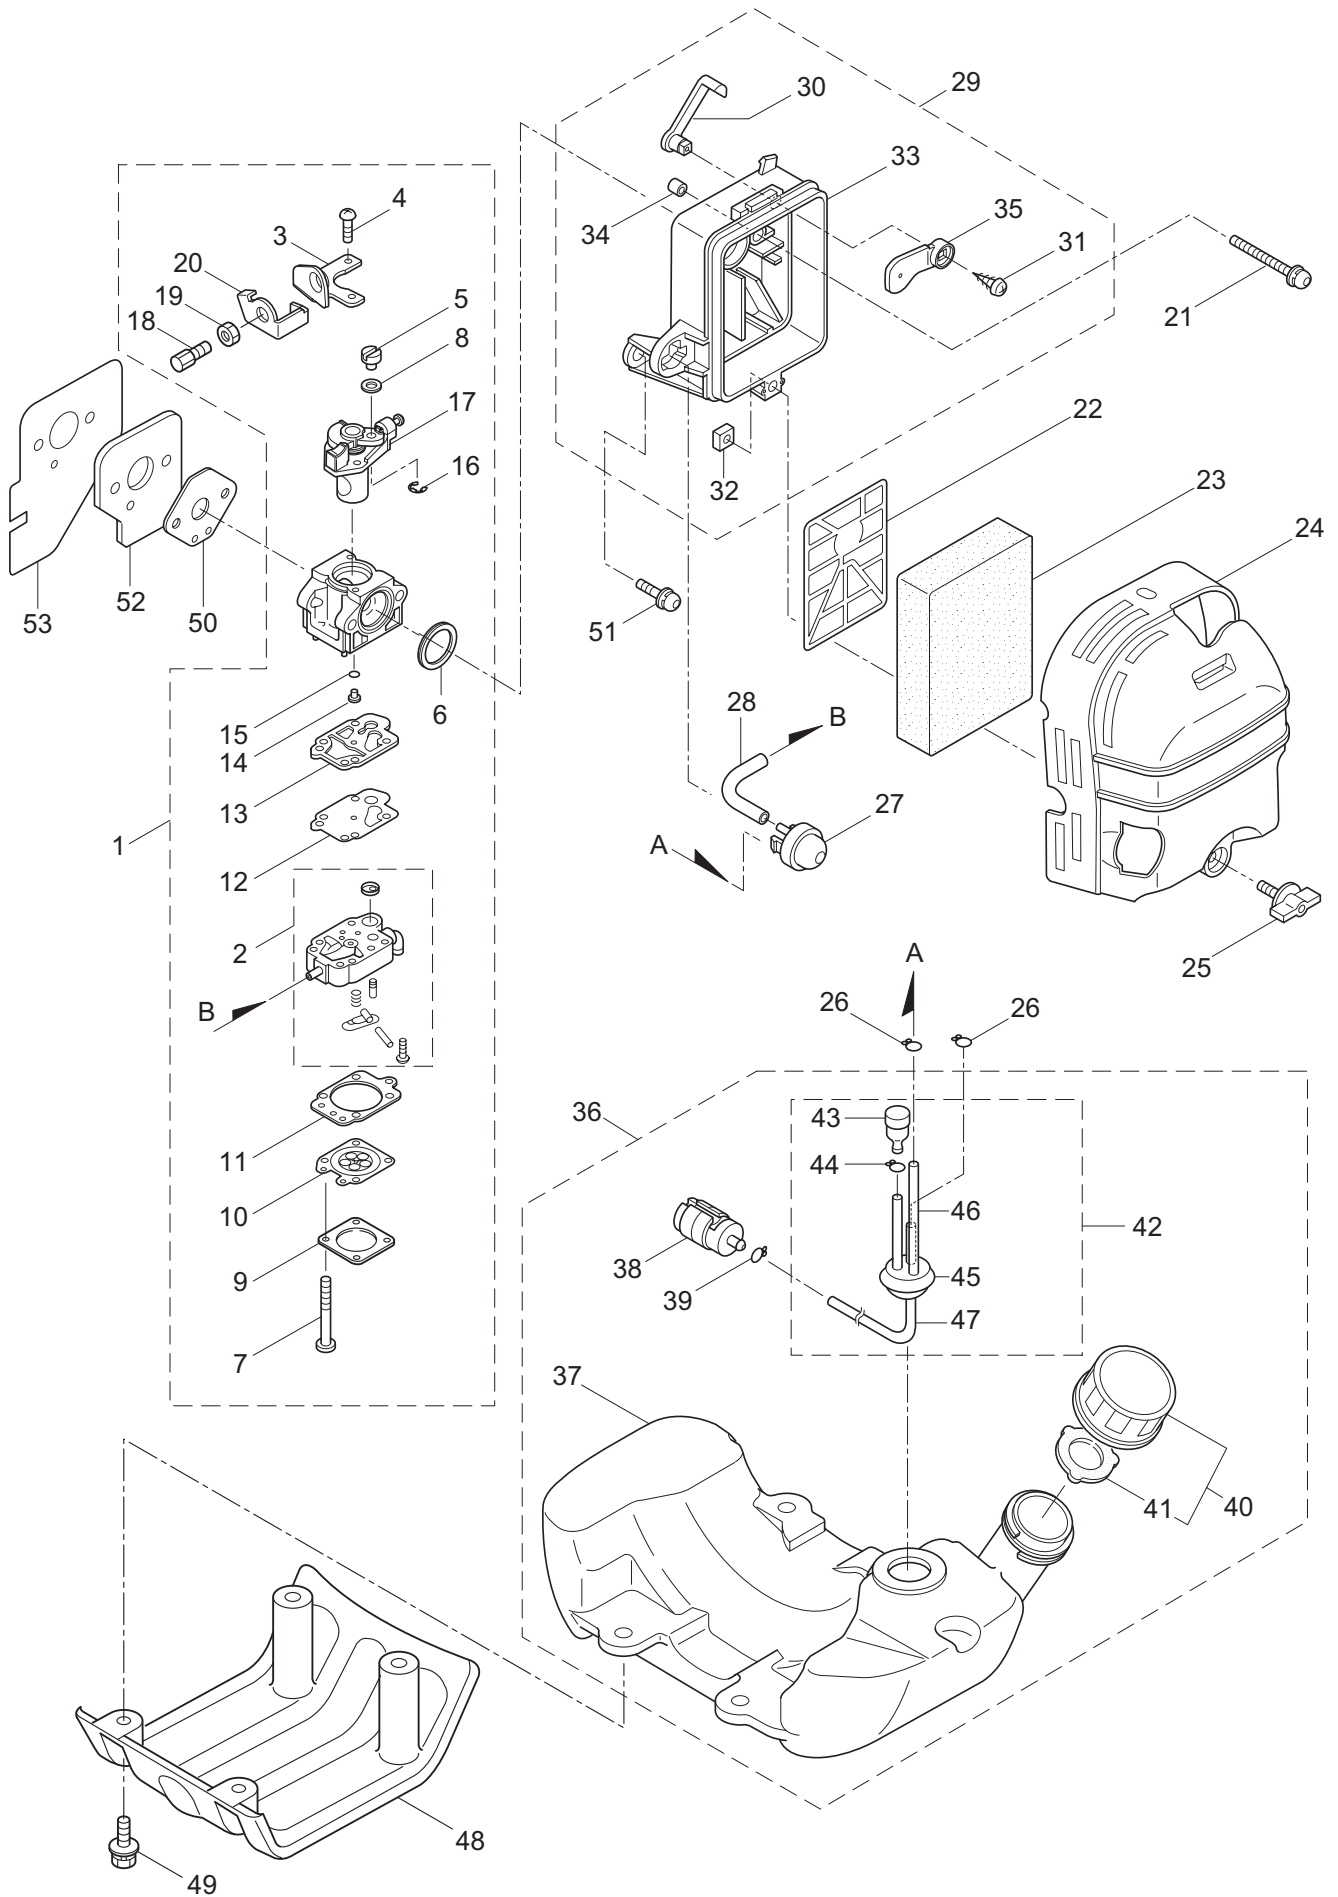

4. BCF5021H-RS
CARBURETOR, FUEL TANK

Ref. No.	Part No.	Part Name	Q'ty	Remarks
4-1	288256	Carburetor Ass'y	1	Incl.2-20 New gasket required
4-2	283124	Pump Body	1	
4-3	264677	Bracket	1	
4-4	261875	Screw	2	
4-5	261658	Swivel	1	
4-6	261657	Packing	1	
4-7	263737	Screw	4	
4-8	264678	Washer	1	
4-9	263726	Cover Plate	1	
4-10	283905	Diaphragm, Meterring	1	
4-11	263727	Gasket	1	
4-12	262994	Diaphragm,Fuel Pump	1	
4-13	282576	Gasket	1	
4-14	283125	Main Jet	1	
4-15	261871	O-Ring	1	
4-16	261876	E-Ring	1	
4-17	287728	Throttle Valve	1	
4-18	265409	Adapter	1	
4-19	283936	Nut	1	M6
4-20	283935	Plate	1	
4-21	262720	Cap Screw	2	M5x55
4-22	282481	Plate	1	
4-23	282306	Element	1	
4-24	282307	Cleaner Cover	1	
4-25	281438	Knob	1	
4-26	261117	Clip	2	
4-27	282299	Pump	1	
4-28	282512	Fuel Pipe	1	
4-29	282302	Case Ass'y	1	Incl.30-35
4-30	282305	Lever	1	
4-31	269032	Screw	1	
4-32	269423	Nut	1	
4-33	282303	Case Body	1	
4-34	282484	Sleeve	3	
4-35	282304	Valve	1	
4-36	283487	Fuel Tank Ass'y	1	Incl.37-47
4-37	282310	Fuel Tank	1	
4-38	267328	Fuel Filter Ass'y	1	
4-39	261117	Clip	1	
4-40	281565	Fuel Tank Cap Ass'y	1	Incl.41
4-41	269377	Gasket	1	
4-42	282312	Fuel Pipe Ass'y	1	Incl.43-47
4-43	261590	Breather	1	
4-44	261117	Clip	1	
4-45	268065	Grommet	1