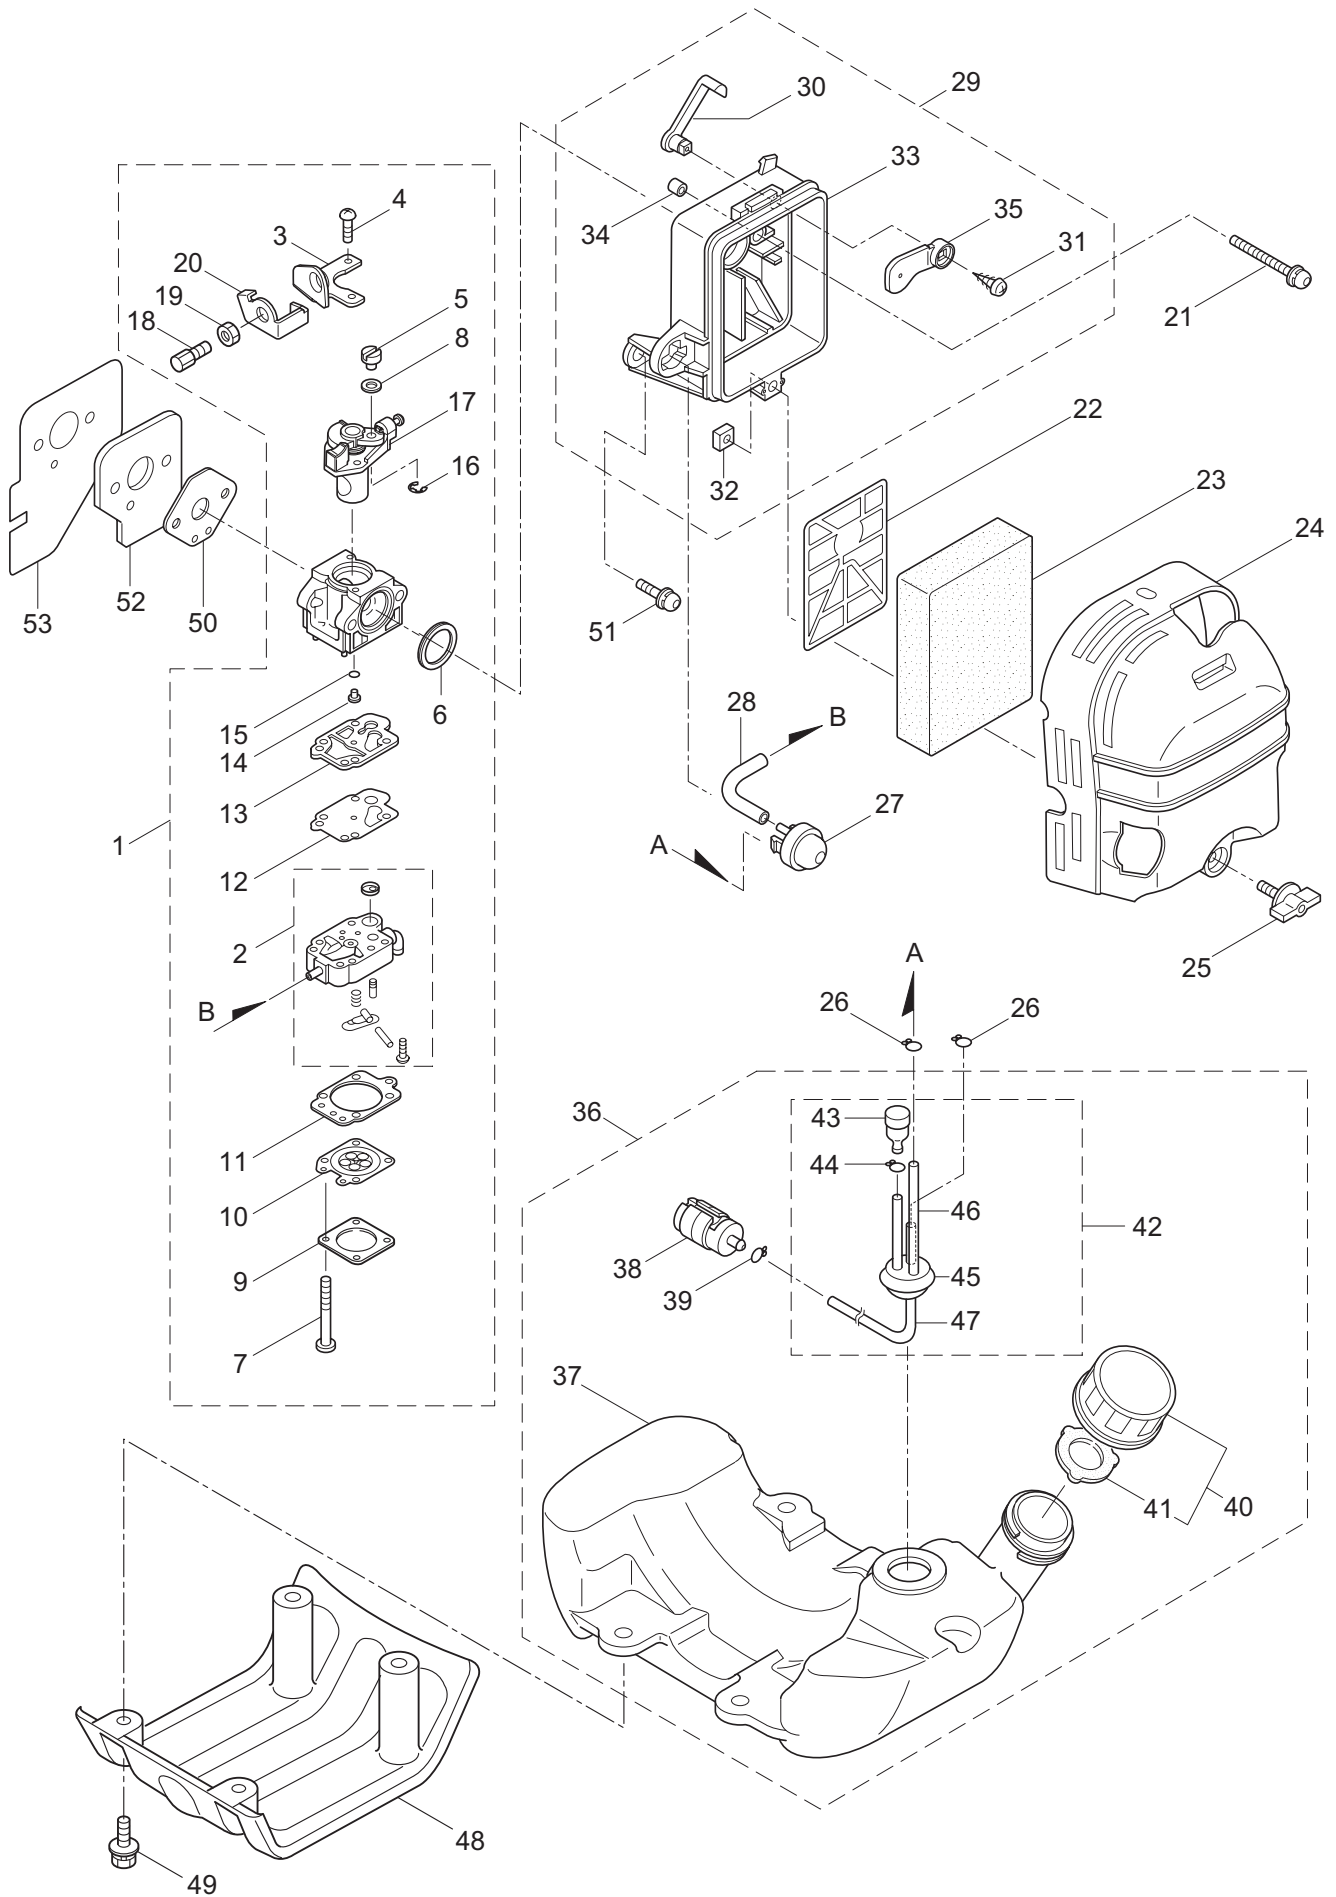

4. BCF5021H-RS
CARBURETOR, FUEL TANK

Ref. No.	Part No.	Part Name	Q'ty	Remarks
4-46	282511	Return Pipe	1	
4-47	262649	Fuel Pipe	1	
4-48	285167	Stand	1	
4-49	281714	Cap Screw	4	M5x20
4-50	282301	Gasket	1	
4-51	264807	Cap Screw	1	M5x16
4-52	283086	Divider	1	
4-53	283087	Gasket	1