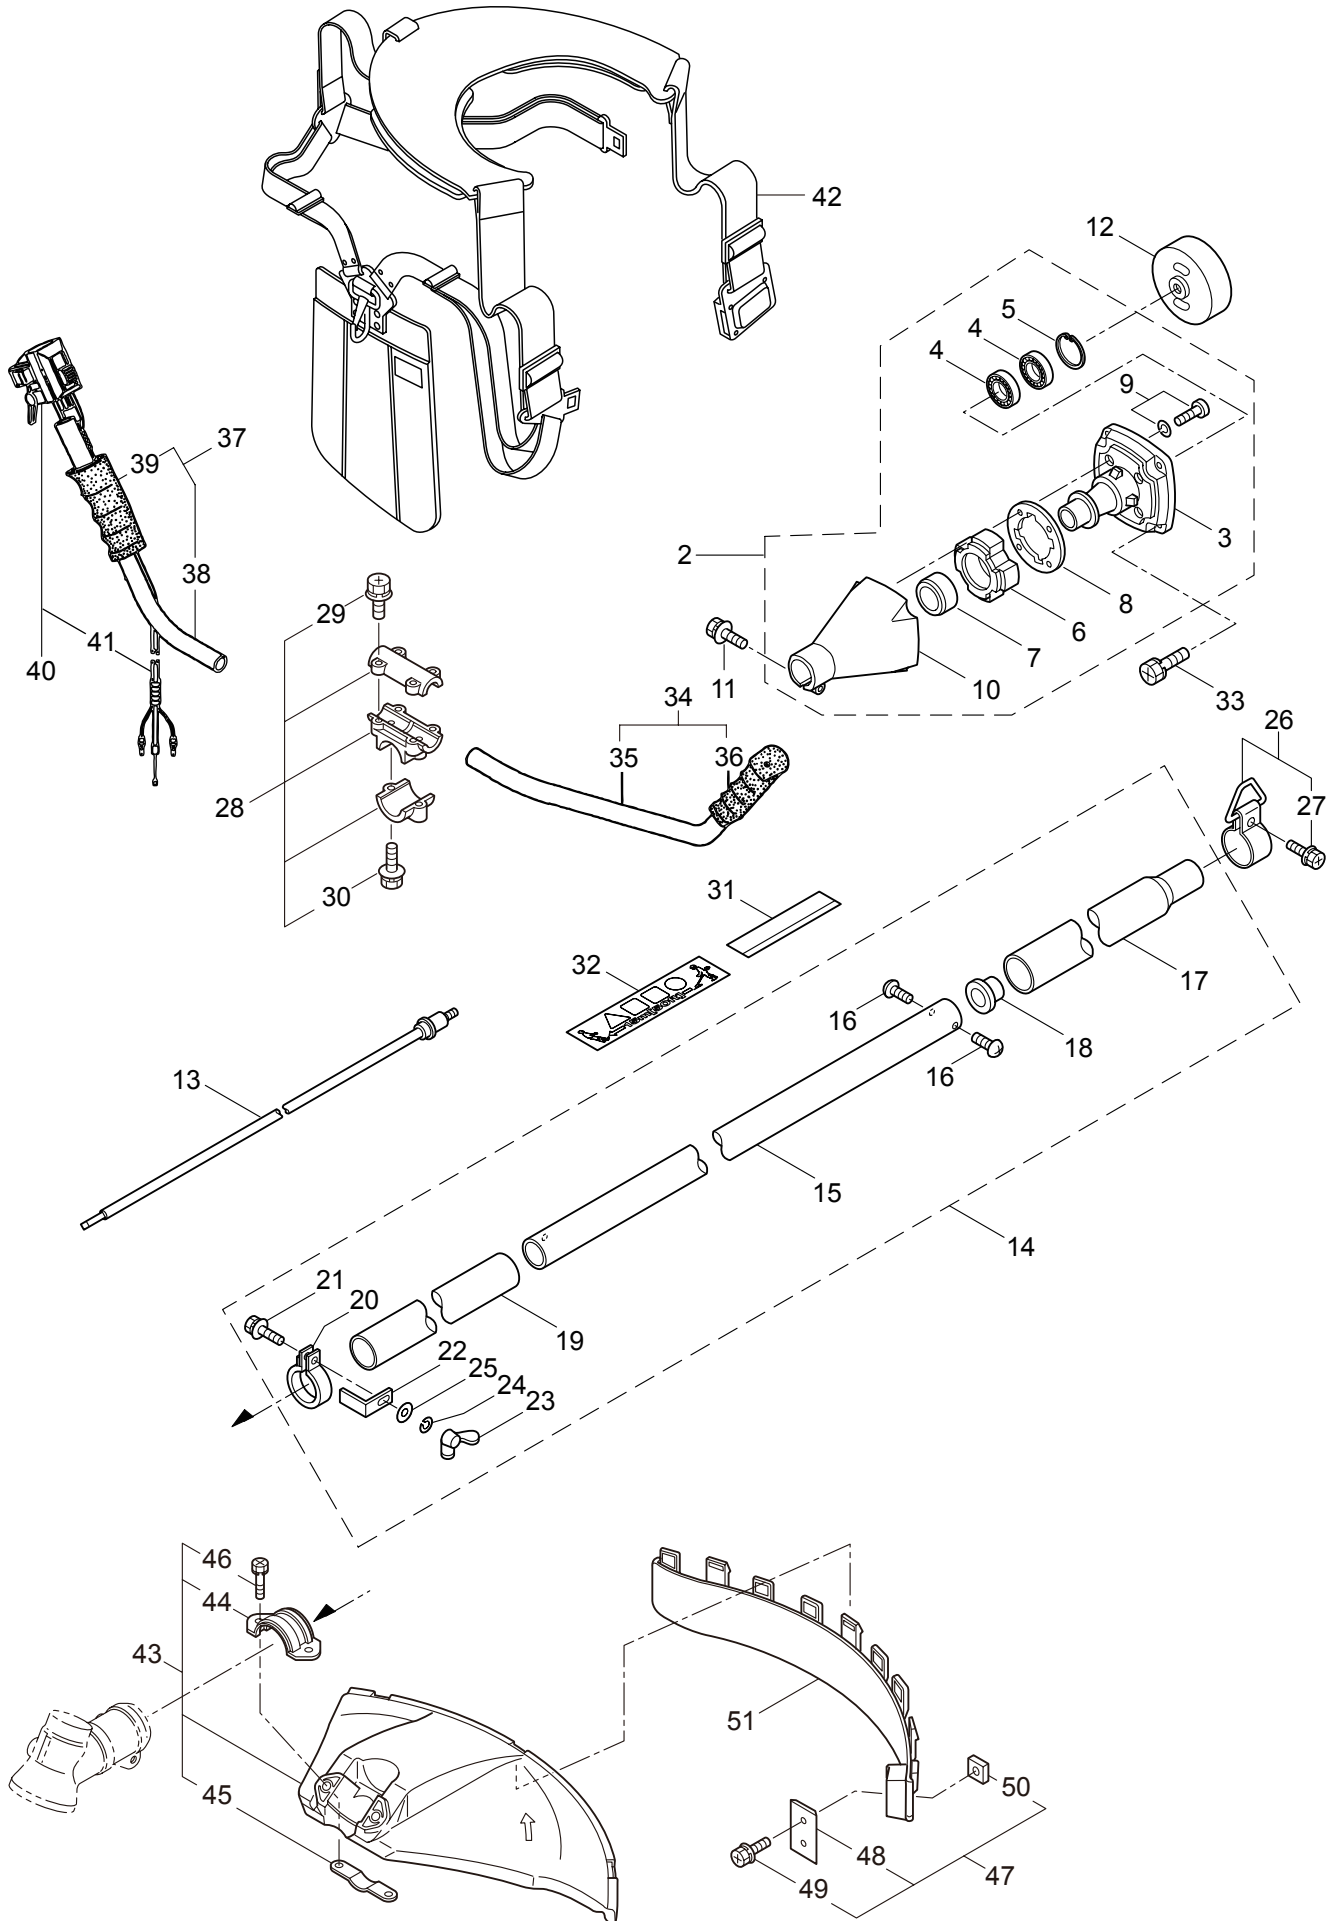

PARTS LIST

BCF5021H-RS

CONTENTS

1. MAIN BODY	1 ~ 4
2. GEARCASE	5 ~ 6
3. ENGINE	7 ~ 10
4. CARBURETOR, FUEL TANK	11 ~ 14

2011. 12.

P/N 523342

1. BCF5021H-RS
MAIN BODY

Ref. No.	Part No.	Part Name	Q'ty	Remarks
1-1	366063	BCF5021H-RS	1	
1-2	228329	Clutch Case Ass'y	1	Incl.3-10
1-3	227729	Bearing Case	1	
1-4	140474	Bearing	2	#6202ZZ
1-5	012380	Snap Ring	1	#35
1-6	217045	Buffer (A)	1	
1-7	217046	Buffer (B)	1	
1-8	217047	Washer	1	
1-9	092033	Screw	4	M5x15
1-10	227728	Driveshaft Tube Adapter	1	
1-11	092556	Bolt	1	M6x30
1-12	211203	Clutch Drum	1	
1-13	217897	Driveshaft Ass'y	1	
1-14	230150	Driveshaft Tube Ass'y	1	Incl.15-25
1-15	230076	Driveshaft Tube	1	
1-16	089580	Screw	2	M3.5x6
1-17	218324	Driveshaft Tube (B)	1	
1-18	059257	Pipe Base	1	
1-19	218325	Sleeve	1	
1-20	218237	Stopper	1	
1-21	092556	Bolt	1	M6x30
1-22	224995	Plate	1	
1-23	054990	Butterfly Nut	1	
1-24	126568	Spring Washer	1	M6
1-25	127239	Washer	1	M6
1-26	220007	Hanging Bracket Ass'y	1	Incl.27
1-27	089743	Bolt	1	M6x15
1-28	217638	Bracket Ass'y	1	Incl.29,30
1-29	092554	Bolt	4	M6x25
1-30	092556	Bolt	2	M6x30
1-31	232829	Label	1	BCF5021H-RS
1-32	213750	Label	1	Caution
1-33	092552	Bolt	4	M6x20
1-34	225236	Handle Ass'y-Left	1	Incl.35,36
1-35	225218	Handle	1	
1-36	217904	Handle Grip	1	
1-37	225237	Handle Ass'y-Right	1	Incl.38,39
1-38	225219	Handle	1	
1-39	217907	Handle Grip	1	
1-40	222152	Throttle Trigger	1	Incl.41
1-41	226573	Wire Ass'y	1	
1-42	228086	Hanging Strap Ass'y	1	
1-43	228303	Safety Cover Ass'y	1	Incl.44-46
1-44	223179	Bracket	1	
1-45	223180	Threaded Bracket	1	

1. BCF5021H-RS
MAIN BODY

Ref. No.	Part No.	Part Name	Q'ty	Remarks
1-46	092555	Bolt	2	M6x30
1-47	230789	String Cutter Ass'y	1	Incl.48-50
1-48	230747	String Cutter	1	
1-49	817002	Bolt	1	M5x20
1-50	228325	Nut	1	
1-51	230748	Cover Extention	1	