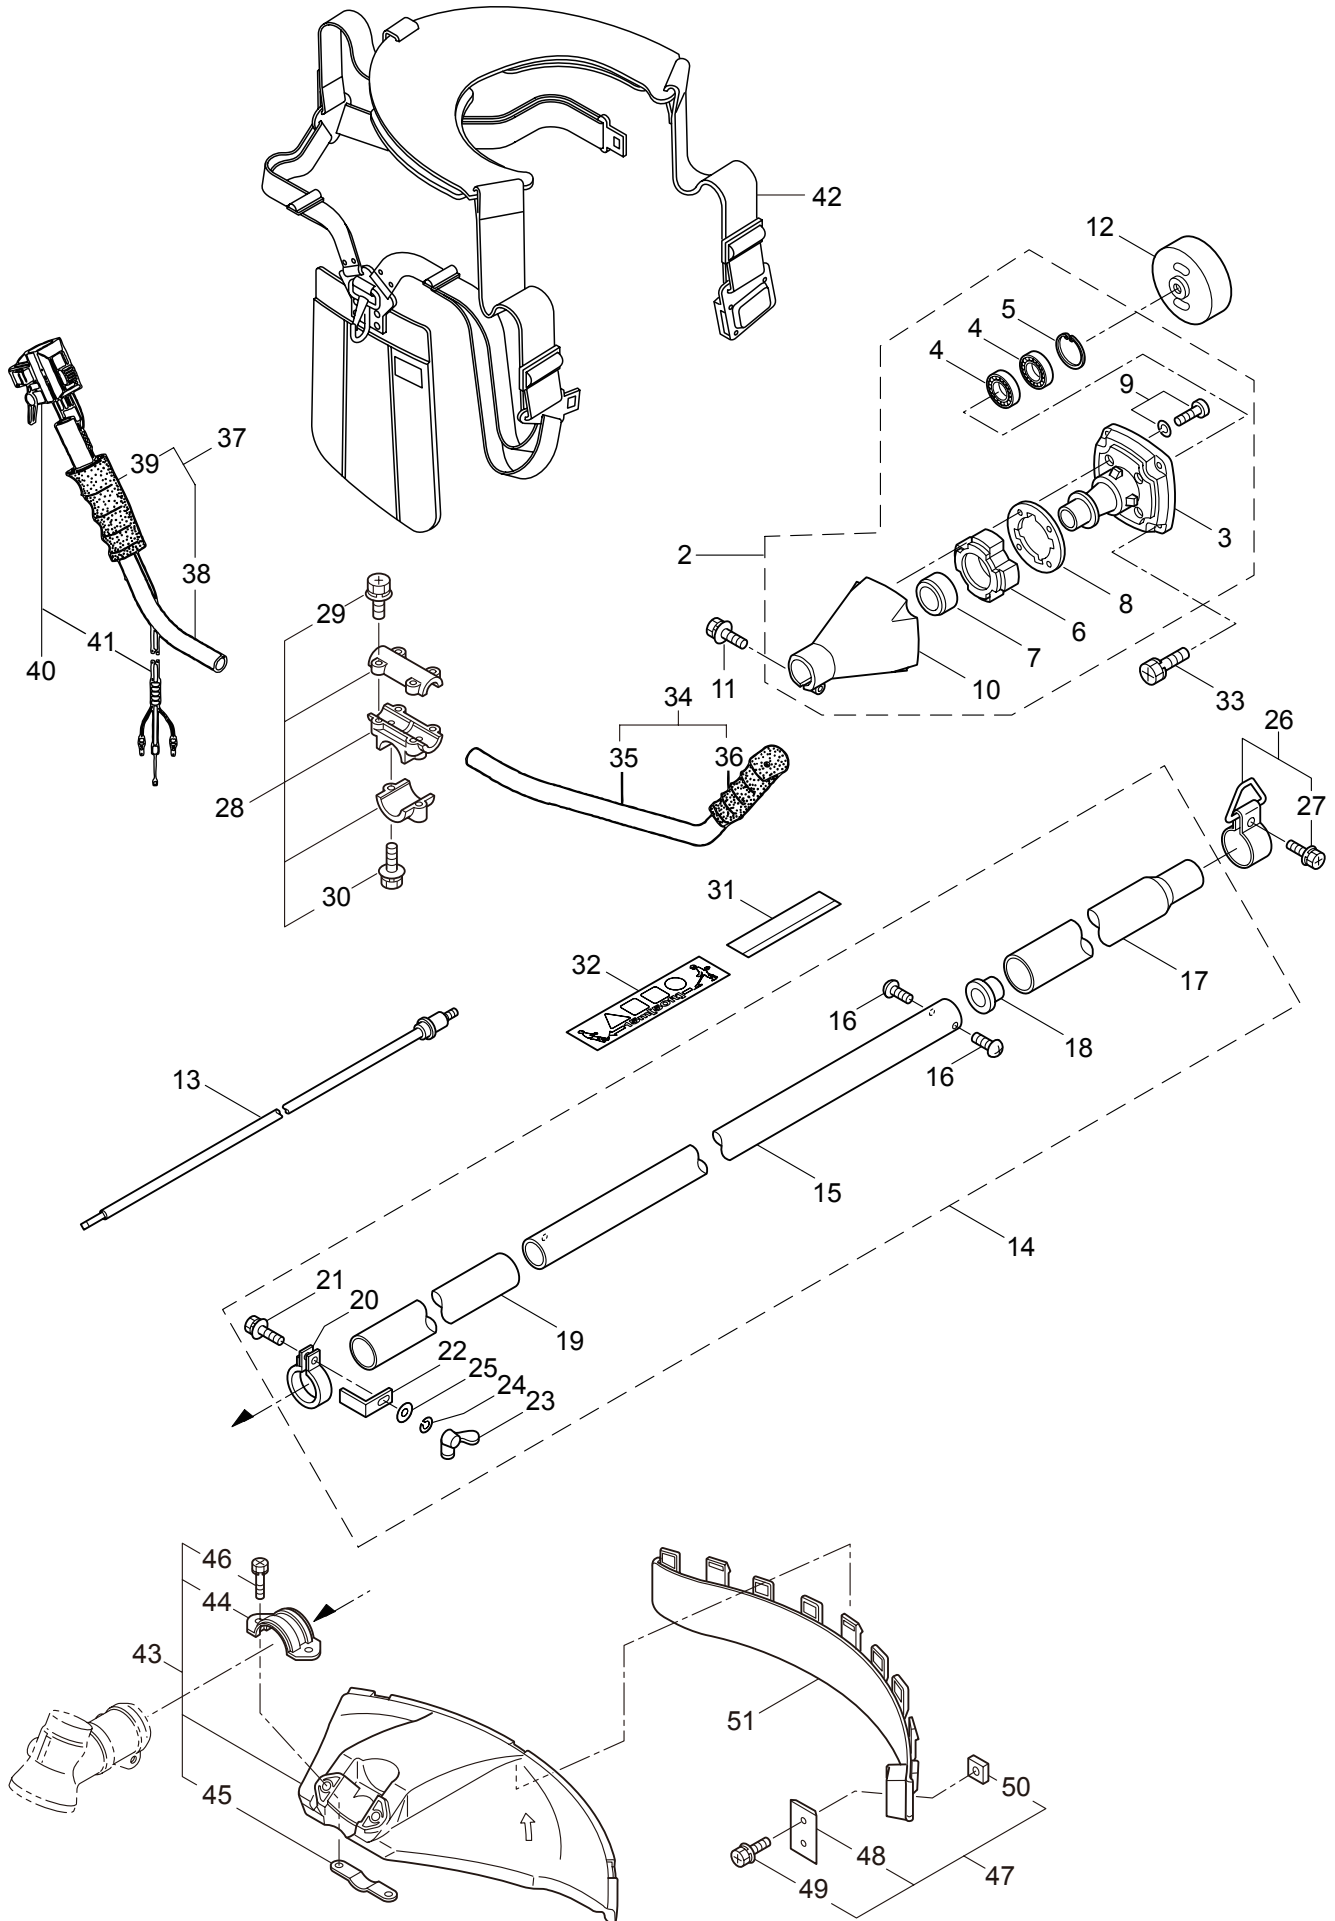

PARTS LIST

BCF5021H-RS

CONTENTS

1. MAIN BODY	1 ~ 4
2. GEARCASE	5 ~ 6
3. ENGINE	7 ~ 10
4. CARBURETOR, FUEL TANK	11 ~ 14

2011. 12.

P/N 523342

1. BCF5021H-RS
MAIN BODY

Ref. No.	Part No.	Part Name	Q'ty	Remarks
1-1	366063	BCF5021H-RS	1	
1-2	228329	Clutch Case Ass'y	1	Incl.3-10
1-3	227729	Bearing Case	1	
1-4	140474	Bearing	2	#6202ZZ
1-5	012380	Snap Ring	1	#35
1-6	217045	Buffer (A)	1	
1-7	217046	Buffer (B)	1	
1-8	217047	Washer	1	
1-9	092033	Screw	4	M5x15
1-10	227728	Driveshaft Tube Adapter	1	
1-11	092556	Bolt	1	M6x30
1-12	211203	Clutch Drum	1	
1-13	217897	Driveshaft Ass'y	1	
1-14	230150	Driveshaft Tube Ass'y	1	Incl.15-25
1-15	230076	Driveshaft Tube	1	
1-16	089580	Screw	2	M3.5x6
1-17	218324	Driveshaft Tube (B)	1	
1-18	059257	Pipe Base	1	
1-19	218325	Sleeve	1	
1-20	218237	Stopper	1	
1-21	092556	Bolt	1	M6x30
1-22	224995	Plate	1	
1-23	054990	Butterfly Nut	1	
1-24	126568	Spring Washer	1	M6
1-25	127239	Washer	1	M6
1-26	220007	Hanging Bracket Ass'y	1	Incl.27
1-27	089743	Bolt	1	M6x15
1-28	217638	Bracket Ass'y	1	Incl.29,30
1-29	092554	Bolt	4	M6x25
1-30	092556	Bolt	2	M6x30
1-31	232829	Label	1	BCF5021H-RS
1-32	213750	Label	1	Caution
1-33	092552	Bolt	4	M6x20
1-34	225236	Handle Ass'y-Left	1	Incl.35,36
1-35	225218	Handle	1	
1-36	217904	Handle Grip	1	
1-37	225237	Handle Ass'y-Right	1	Incl.38,39
1-38	225219	Handle	1	
1-39	217907	Handle Grip	1	
1-40	222152	Throttle Trigger	1	Incl.41
1-41	226573	Wire Ass'y	1	
1-42	228086	Hanging Strap Ass'y	1	
1-43	228303	Safety Cover Ass'y	1	Incl.44-46
1-44	223179	Bracket	1	
1-45	223180	Threaded Bracket	1	

1. BCF5021H-RS
MAIN BODY

Ref. No.	Part No.	Part Name	Q'ty	Remarks
1-46	092555	Bolt	2	M6x30
1-47	230789	String Cutter Ass'y	1	Incl.48-50
1-48	230747	String Cutter	1	
1-49	817002	Bolt	1	M5x20
1-50	228325	Nut	1	
1-51	230748	Cover Extention	1	