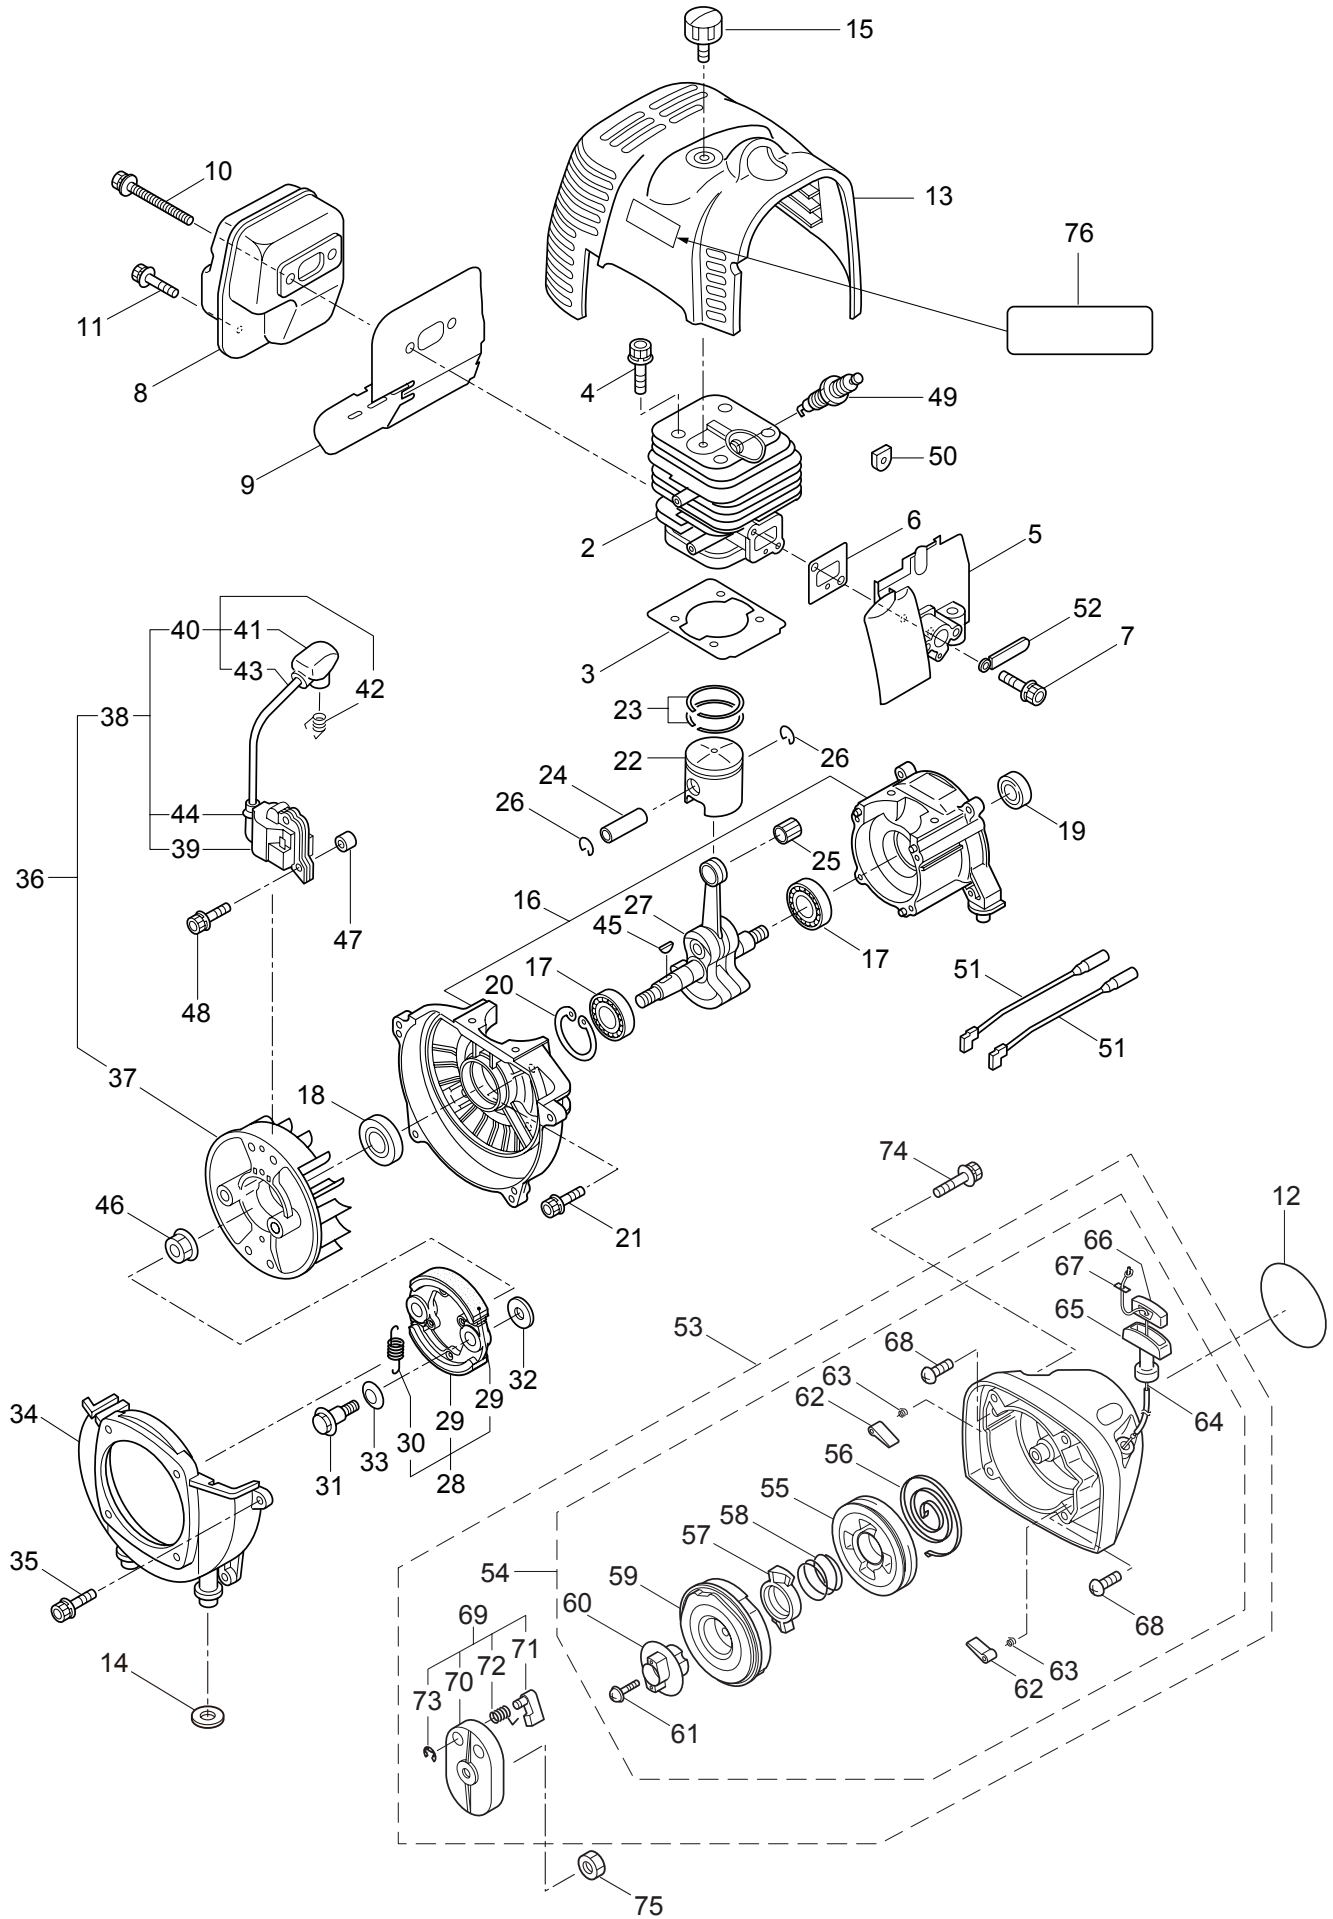

3. BCF5021H-RS ENGINE

Ref. No.	Part No.	Part Name	Q'ty	Remarks
3-1	858919	Engine	1	NE500TH/06
3-2	283076	Cylinder	1	New gasket required
3-3	282259	Gasket	1	
3-4	261612	Cap Screw	4	M5x30
3-5	282261	Insulator	1	New gasket required
3-6	282262	Gasket	1	
3-7	267290	Cap Screw	2	M5x20
3-8	282264	Muffler Comp.	1	
3-9	282271	Gasket	1	
3-10	266713	Cap Screw	2	M5x60
3-11	283315	Screw	1	M5x12W-12
3-12	286911	Label	1	NE500
3-13	282274	Top Cover	1	
3-14	285735	Packing	4	
3-15	262556	Knob	1	
3-16	282277	Crankcase	1	
3-17	262658	Bearing	2	#6202C3
3-18	262660	Oil Seal	1	TC15357
3-19	262565	Oil Seal	1	ISCD15257
3-20	012380	Snap Ring	1	#35
3-21	261612	Cap Screw	4	M5x30
3-22	283078	Piston	1	
3-23	282941	Piston Ring	2	(2)Required
3-24	262749	Piston Pin	1	
3-25	262659	Bearing,Needle	1	KTV111414EG01B2
3-26	262479	Clip,Piston Pin	2	
3-27	283038	Crankshaft/Conn.Rod Ass'y	1	
3-28	286905	Clutch Ass'y	1	Incl.29,30
3-29	286906	Clutch Shoe	2	(2)Required
3-30	286907	Spring, Clutch	1	
3-31	287092	Cap Screw	2	M8x1.25
3-32	262683	Washer	2	8x22xt1.2
3-33	262682	Wave Washer	2	
3-34	282285	Fan Cover	1	
3-35	261250	Cap Screw	4	M5x20
3-36	282287	Magneto Ass'y	1	Incl.37-44
3-37	282288	Rotor/Fan	1	
3-38	282289	Ignition Coil Ass'y	1	Incl.39-44
3-39	267572	Coil	1	
3-40	282290	Spark Plug Wire Ass'y	1	Incl.41-43
3-41	282292	Plug Boot	1	
3-42	261075	Connector	1	
3-43	282291	Spark Plug Wire	1	
3-44	261072	Cap	1	
3-45	261076	Woodruff Key	1	3x10