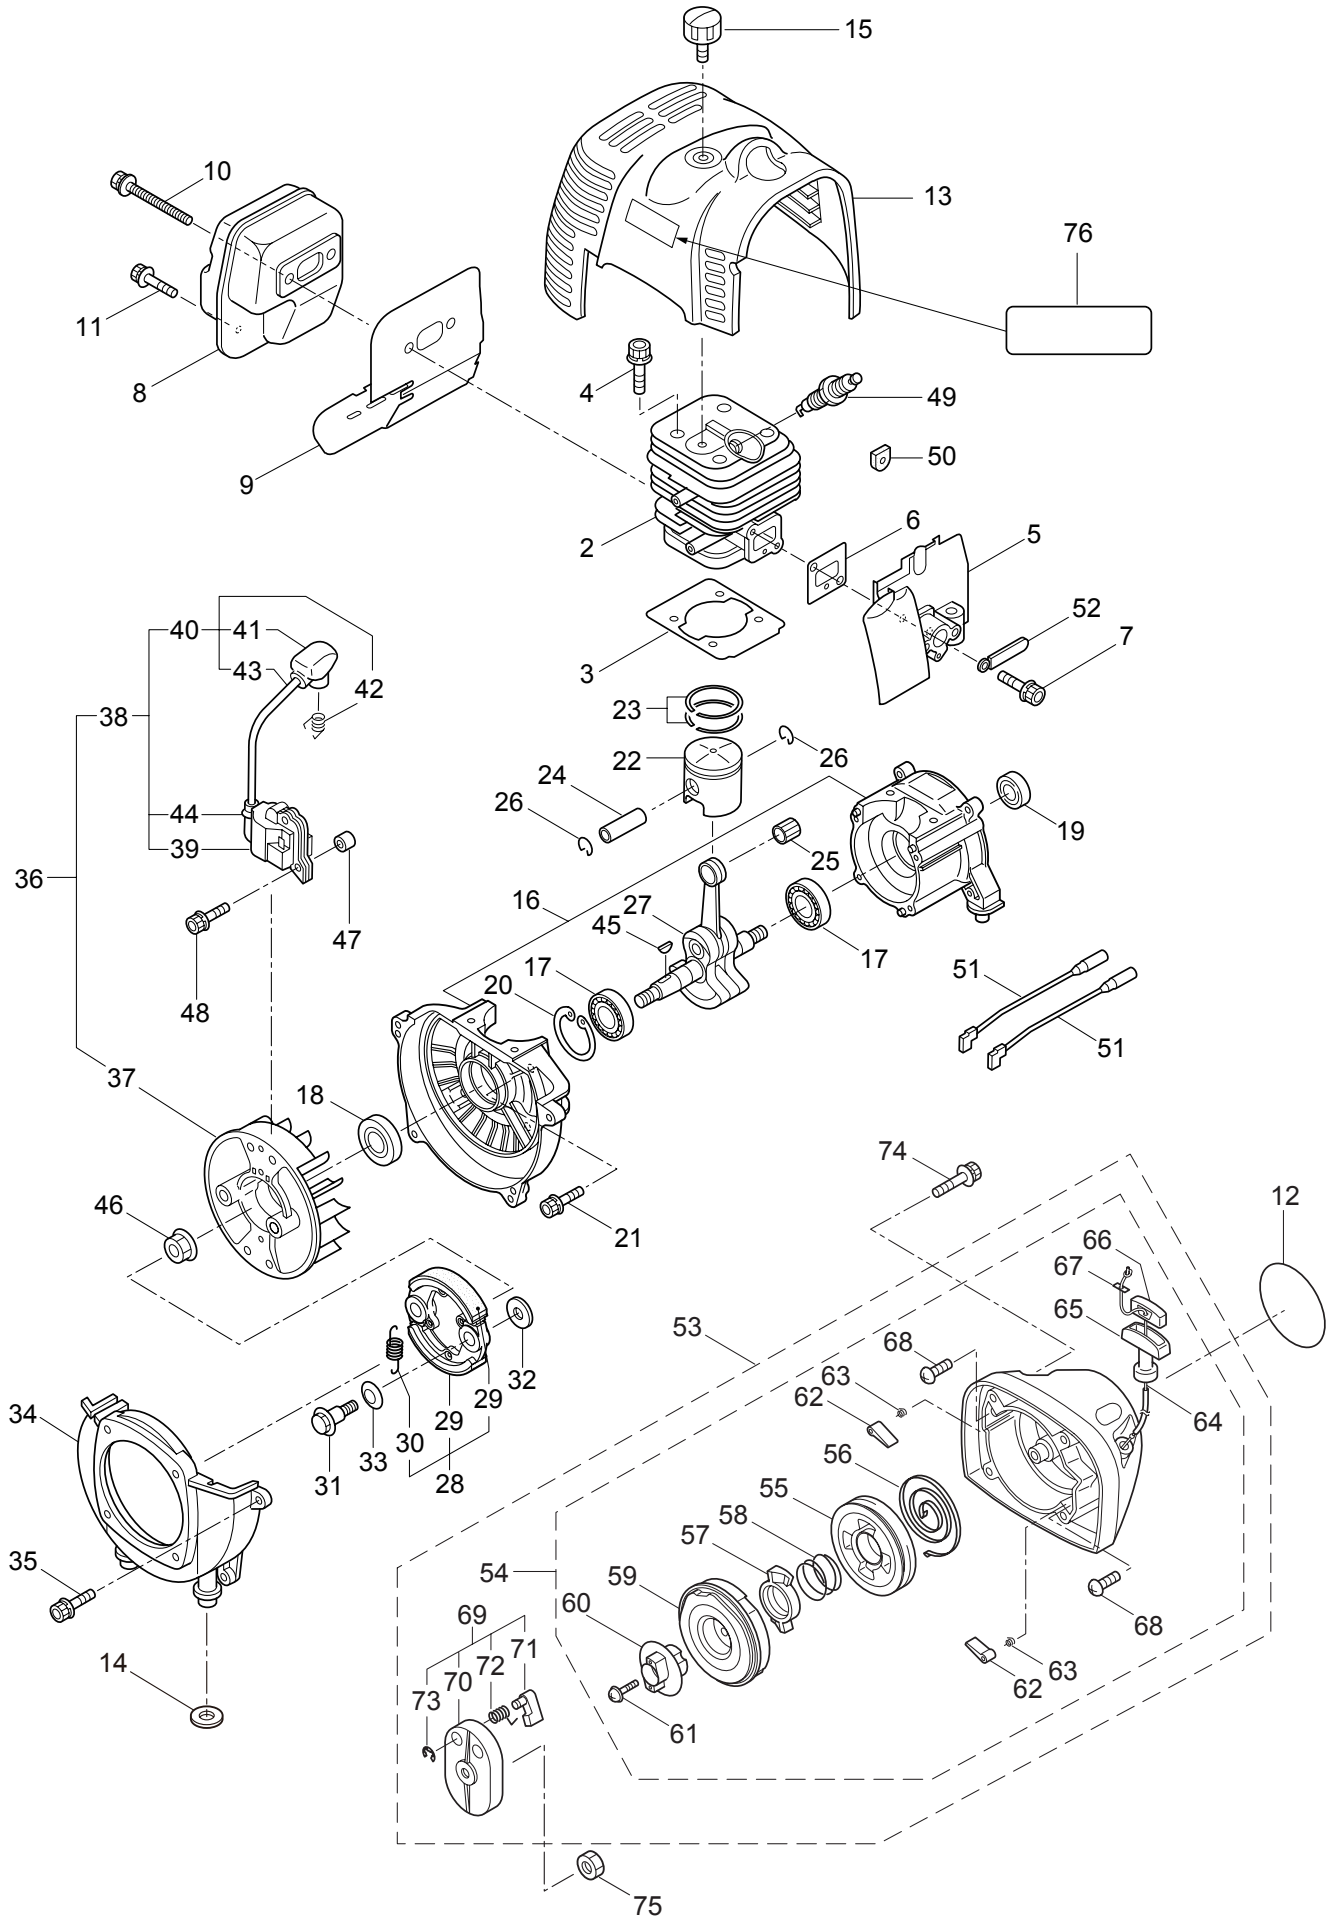

3. BCF5021H-RS ENGINE

Ref. No.	Part No.	Part Name	Q'ty	Remarks
3-46	262731	Nut,Rotor	1	M10
3-47	280381	Spacer	2	
3-48	283669	Cap Screw	2	M4x25
3-49	261200	Spark Plug	1	NGK BPM6Y
3-50	281172	Grommet	1	
3-51	267492	Lead	2	130L
3-52	264588	Clamp	1	
3-53	282294	Recoil Starter Ass'y	1	Incl.54-73
3-54	282295	Starter Ass'y	1	Incl.55-68
3-55	280994	Pulley	1	
3-56	280995	Spiral Spring	1	
3-57	280996	Pawl	1	
3-58	280997	Return Spring	1	
3-59	283123	Spring Comp.	1	
3-60	280999	Plate	1	
3-61	281000	Set Screw	1	
3-62	281001	Pawl	2	
3-63	281002	Return Spring	2	
3-64	281004	Starter Rope	1	
3-65	262633	Starter Grip	1	
3-66	262981	Cap	1	
3-67	281005	Rope Stopper	1	
3-68	282622	Screw	2	
3-69	282623	Starter Pulley Ass'y	1	Incl.70-73
3-70	282282	Starter Pulley	1	
3-71	262636	Pawl	2	
3-72	262637	Return Spring	2	
3-73	262638	E-Ring	2	
3-74	261607	Cap Screw	4	M5x16
3-75	126990	Nut	1	M8
3-76	286912	Label	1