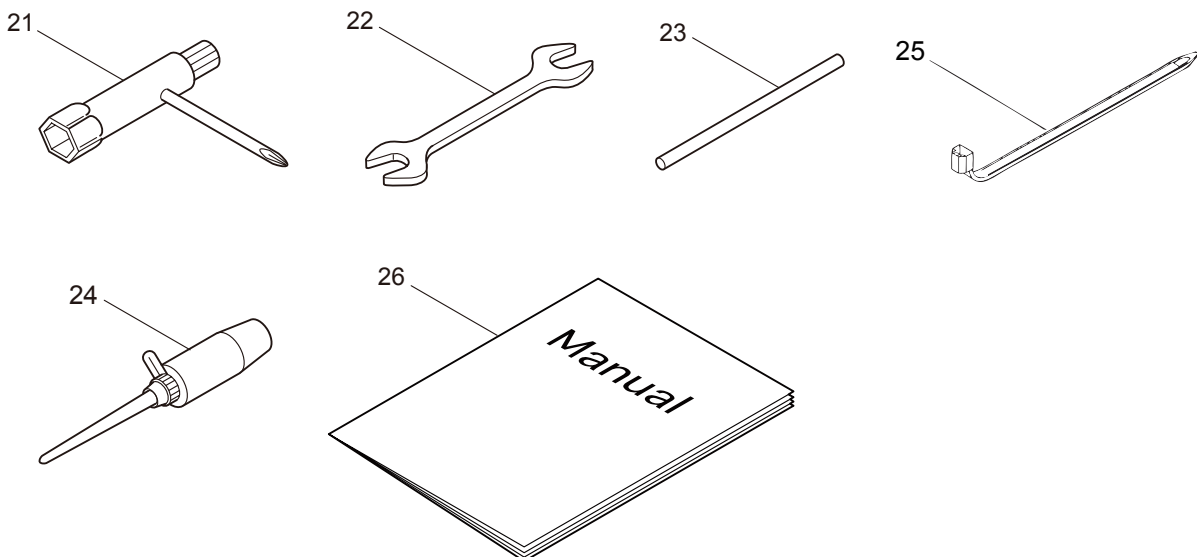

2. BCF5021H-RS GEARCASE

Ref. No.	Part No.	Part Name	Q'ty	Remarks
2-1	231846	Gearcase Ass'y	1	Incl.2-20
2-2	219646	Gearcase	1	
2-3	089101	Bolt	1	M8x10
2-4	092556	Bolt	1	M6x30
2-5	210560	Bearing	1	#609
2-6	227102	Gear Set	1	
2-7	229099	Blade Shaft	1	
2-8	022009	Bearing	1	#6002
2-9	016732	Snap Ring	1	#32
2-10	212394	Collar	1	15x22x8L
2-11	211818	Oil Seal	1	D22 32 6
2-12	014490	Bearing	1	#6000
2-13	106933	Bearing	1	#6000Z
2-14	014210	Snap Ring	1	#10
2-15	054676	Snap Ring	1	#26
2-16	217060	Boss Adapter	1	
2-17	231847	Clamping Washer	1	
2-18	230849	Stabilizer	1	
2-19	227961	Blade Locking Nut	1	
2-20	089747	Bolt	1	M6x12
2-21	228008	Box Spanner	1	
2-22	022865	Double-ended Wrench	1	8x10
2-23	210181	Lever Handle	1	3.5x170L
2-24	211337	Grease Tube	1	
2-25	214022	Band	2	
2-26	232712	Instruction Manual	1