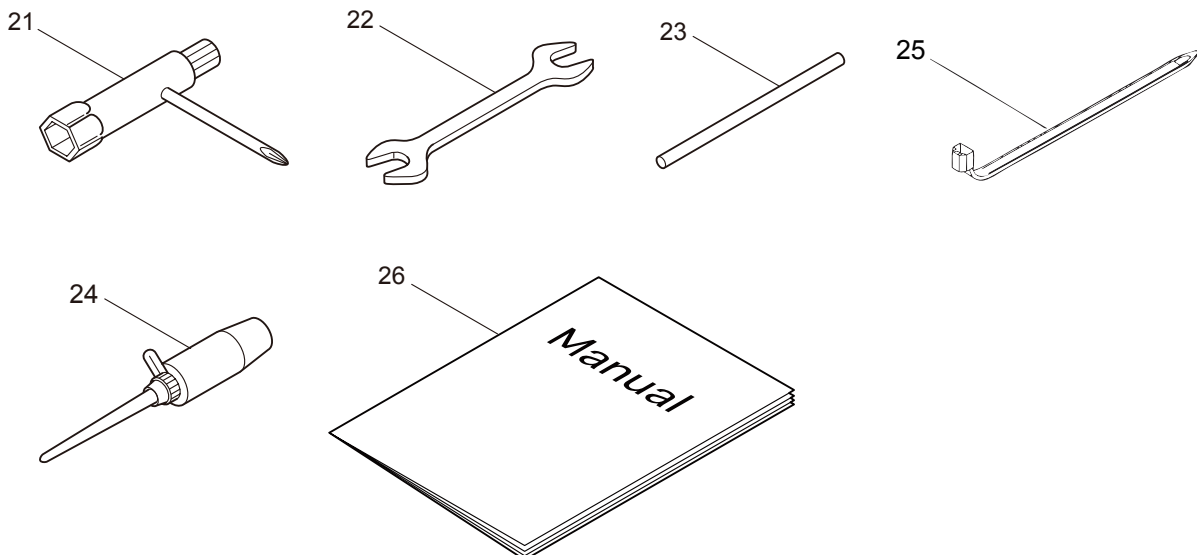

2. BCF4321H GEARCASE

Ref. No.	Part No.	Part Name	Q'ty	Remarks
2-1	231846	Gearcase Ass'y	1	Incl.2-20
2-2	219646	Gearcase	1	
2-3	089101	Bolt	1	M8x10
2-4	092556	Bolt	1	M6x30
2-5	210560	Bearing	1	#609
2-6	227102	Gear Set	1	
2-7	229099	Blade Shaft	1	
2-8	022009	Bearing	1	#6002
2-9	016732	Snap Ring	1	#32
2-10	212394	Collar	1	15x22x8L
2-11	211818	Oil Seal	1	D22 32 6
2-12	014490	Bearing	1	#6000
2-13	106933	Bearing	1	#6000Z
2-14	014210	Snap Ring	1	#10
2-15	054676	Snap Ring	1	#26
2-16	217060	Boss Adapter	1	
2-17	231847	Clamping Washer	1	
2-18	230849	Stabilizer	1	
2-19	227961	Blade Locking Nut	1	
2-20	089747	Bolt	1	M6x12
2-21	228008	Box Spanner	1	
2-22	022865	Double-ended Wrench	1	8x10
2-23	210181	Lever Handle	1	3.5x170L
2-24	211337	Grease Tube	1	
2-25	214022	Band	2	
2-26	232712	Instruction Manual	1