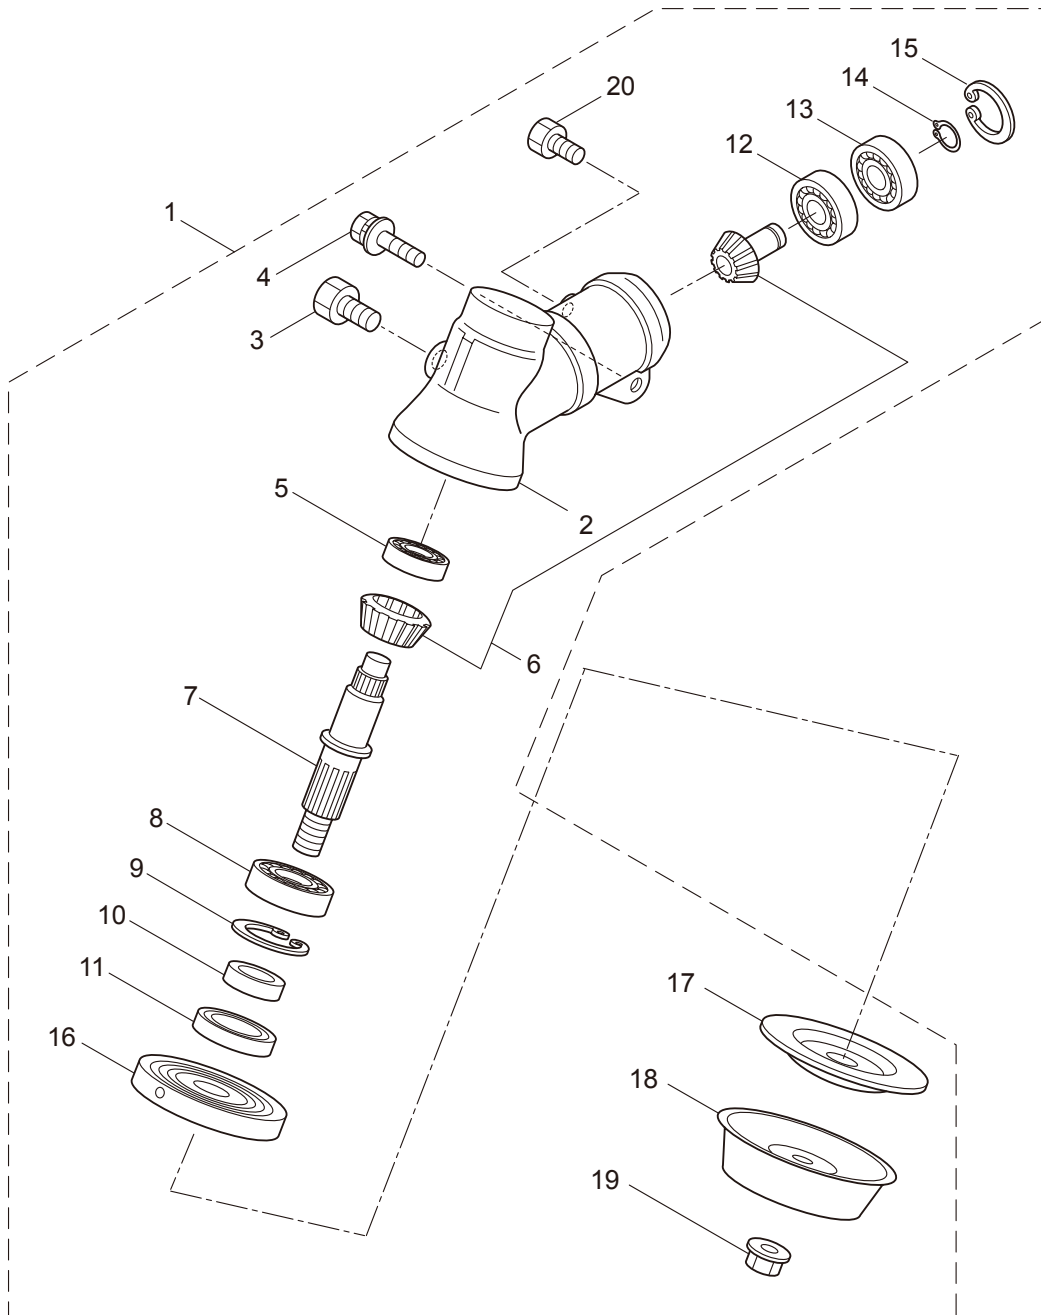

2. BCF4321H GEARCASE

Ref. No.	Part No.	Part Name	Q'ty	Remarks
2-1	231846	Gearcase Ass'y	1	Incl.2-20
2-2	219646	Gearcase	1	
2-3	089101	Bolt	1	M8x10
2-4	092556	Bolt	1	M6x30
2-5	210560	Bearing	1	#609
2-6	227102	Gear Set	1	
2-7	229099	Blade Shaft	1	
2-8	022009	Bearing	1	#6002
2-9	016732	Snap Ring	1	#32
2-10	212394	Collar	1	15x22x8L
2-11	211818	Oil Seal	1	D22 32 6
2-12	014490	Bearing	1	#6000
2-13	106933	Bearing	1	#6000Z
2-14	014210	Snap Ring	1	#10
2-15	054676	Snap Ring	1	#26
2-16	217060	Boss Adapter	1	
2-17	231847	Clamping Washer	1	
2-18	230849	Stabilizer	1	
2-19	227961	Blade Locking Nut	1	
2-20	089747	Bolt	1	M6x12
2-21	228008	Box Spanner	1	
2-22	022865	Double-ended Wrench	1	8x10
2-23	210181	Lever Handle	1	3.5x170L
2-24	211337	Grease Tube	1	
2-25	214022	Band	2	
2-26	232712	Instruction Manual	1