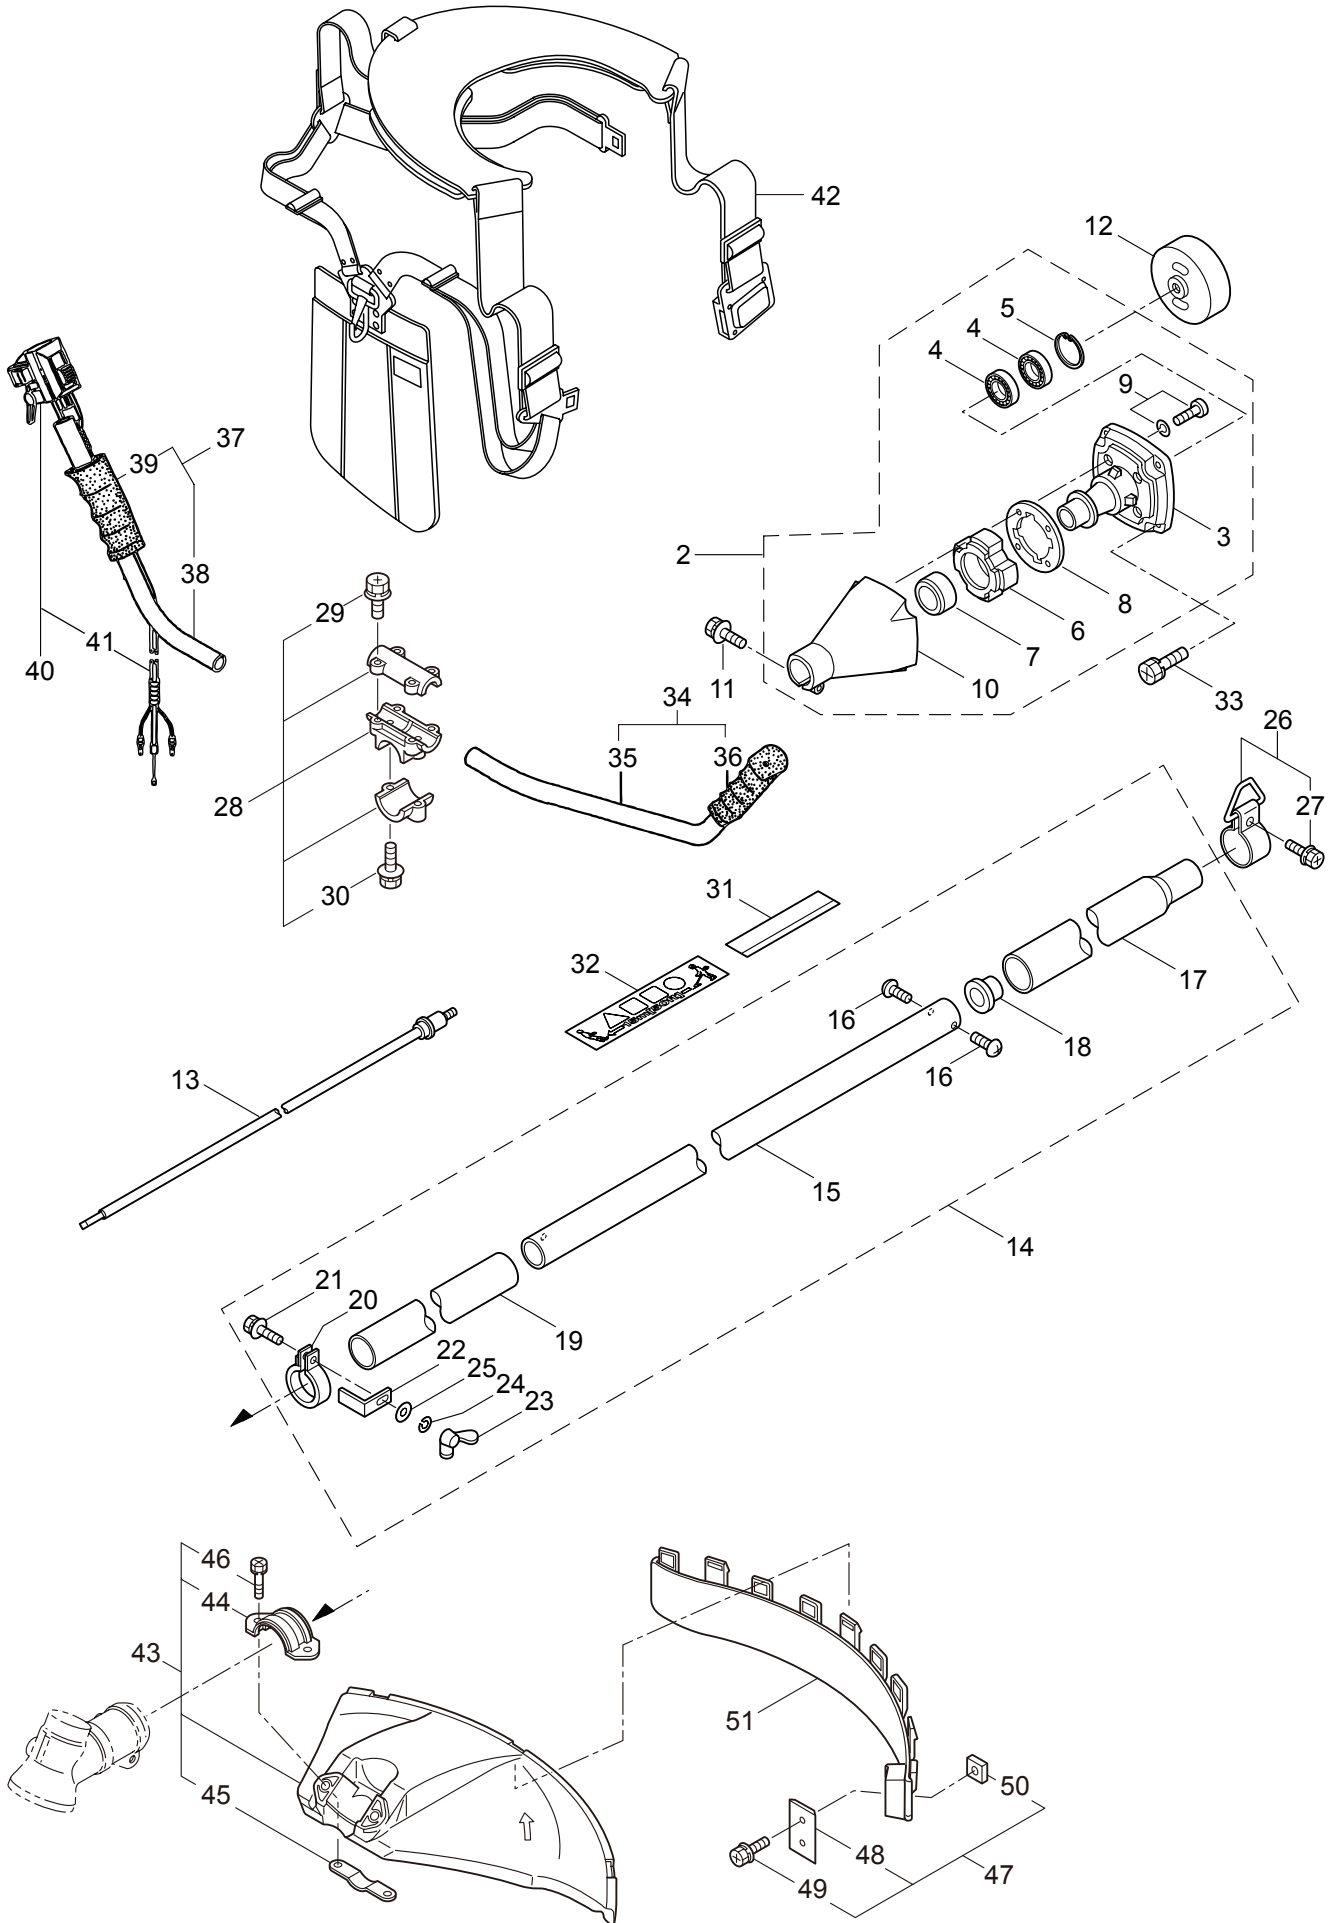

PARTS LIST

BCF4321H

CONTENTS

1. MAIN BODY	1 ~ 4
2. GEARCASE	5 ~ 6
3. ENGINE	7 ~ 10
4. CARBURETOR, FUEL TANK	11 ~ 14

2011. 08.

P/N 523254

1. BCF4321H
MAIN BODY

Ref. No.	Part No.	Part Name	Q'ty	Remarks
1-1	366058	BCF4321H	1	
1-2	228329	Clutch Case Ass'y	1	Incl.3-10
1-3	227729	Bearing Case	1	
1-4	140474	Bearing	2	#6202ZZ
1-5	012380	Snap Ring	1	#35
1-6	217045	Buffer (A)	1	
1-7	217046	Buffer (B)	1	
1-8	217047	Washer	1	
1-9	092033	Screw	4	M5x15
1-10	227728	Driveshaft Tube Adapter	1	
1-11	092556	Bolt	1	M6x30
1-12	211203	Clutch Drum	1	
1-13	217897	Driveshaft Ass'y	1	
1-14	230150	Driveshaft Tube Ass'y	1	Incl.15-25
1-15	230076	Driveshaft Tube	1	
1-16	089580	Screw	2	M3.5x6
1-17	218324	Driveshaft Tube (B)	1	
1-18	059257	Pipe Base	1	
1-19	218325	Sleeve	1	
1-20	218237	Stopper	1	
1-21	092556	Bolt	1	M6x30
1-22	224995	Plate	1	
1-23	054990	Butterfly Nut	1	
1-24	126568	Spring Washer	1	M6
1-25	127239	Washer	1	M6
1-26	220007	Hanging Bracket Ass'y	1	Incl.27
1-27	089743	Bolt	1	M6x15
1-28	217638	Bracket Ass'y	1	Incl.29,30
1-29	092554	Bolt	4	M6x25
1-30	092556	Bolt	2	M6x30
1-31	231811	Label	1	BCF4321H
1-32	213750	Label	1	Caution
1-33	092552	Bolt	4	M6x20
1-34	225236	Handle Ass'y-Left	1	Incl.35,36
1-35	225218	Handle	1	
1-36	217904	Handle Grip	1	
1-37	225237	Handle Ass'y-Right	1	Incl.38,39
1-38	225219	Handle	1	
1-39	217907	Handle Grip	1	
1-40	222152	Throttle Trigger	1	Incl.41
1-41	226573	Wire Ass'y	1	
1-42	228086	Hanging Strap Ass'y	1	
1-43	228303	Safety Cover Ass'y	1	Incl.44-46
1-44	223179	Bracket	1	
1-45	223180	Threaded Bracket	1	

1. BCF4321H
MAIN BODY

Ref. No.	Part No.	Part Name	Q'ty	Remarks
1-46	092555	Bolt	2	M6x30
1-47	230789	String Cutter Ass'y	1	Incl.48-50
1-48	230747	String Cutter	1	
1-49	817002	Bolt	1	M5x20
1-50	228325	Nut	1	
1-51	230748	Cover Extention	1	