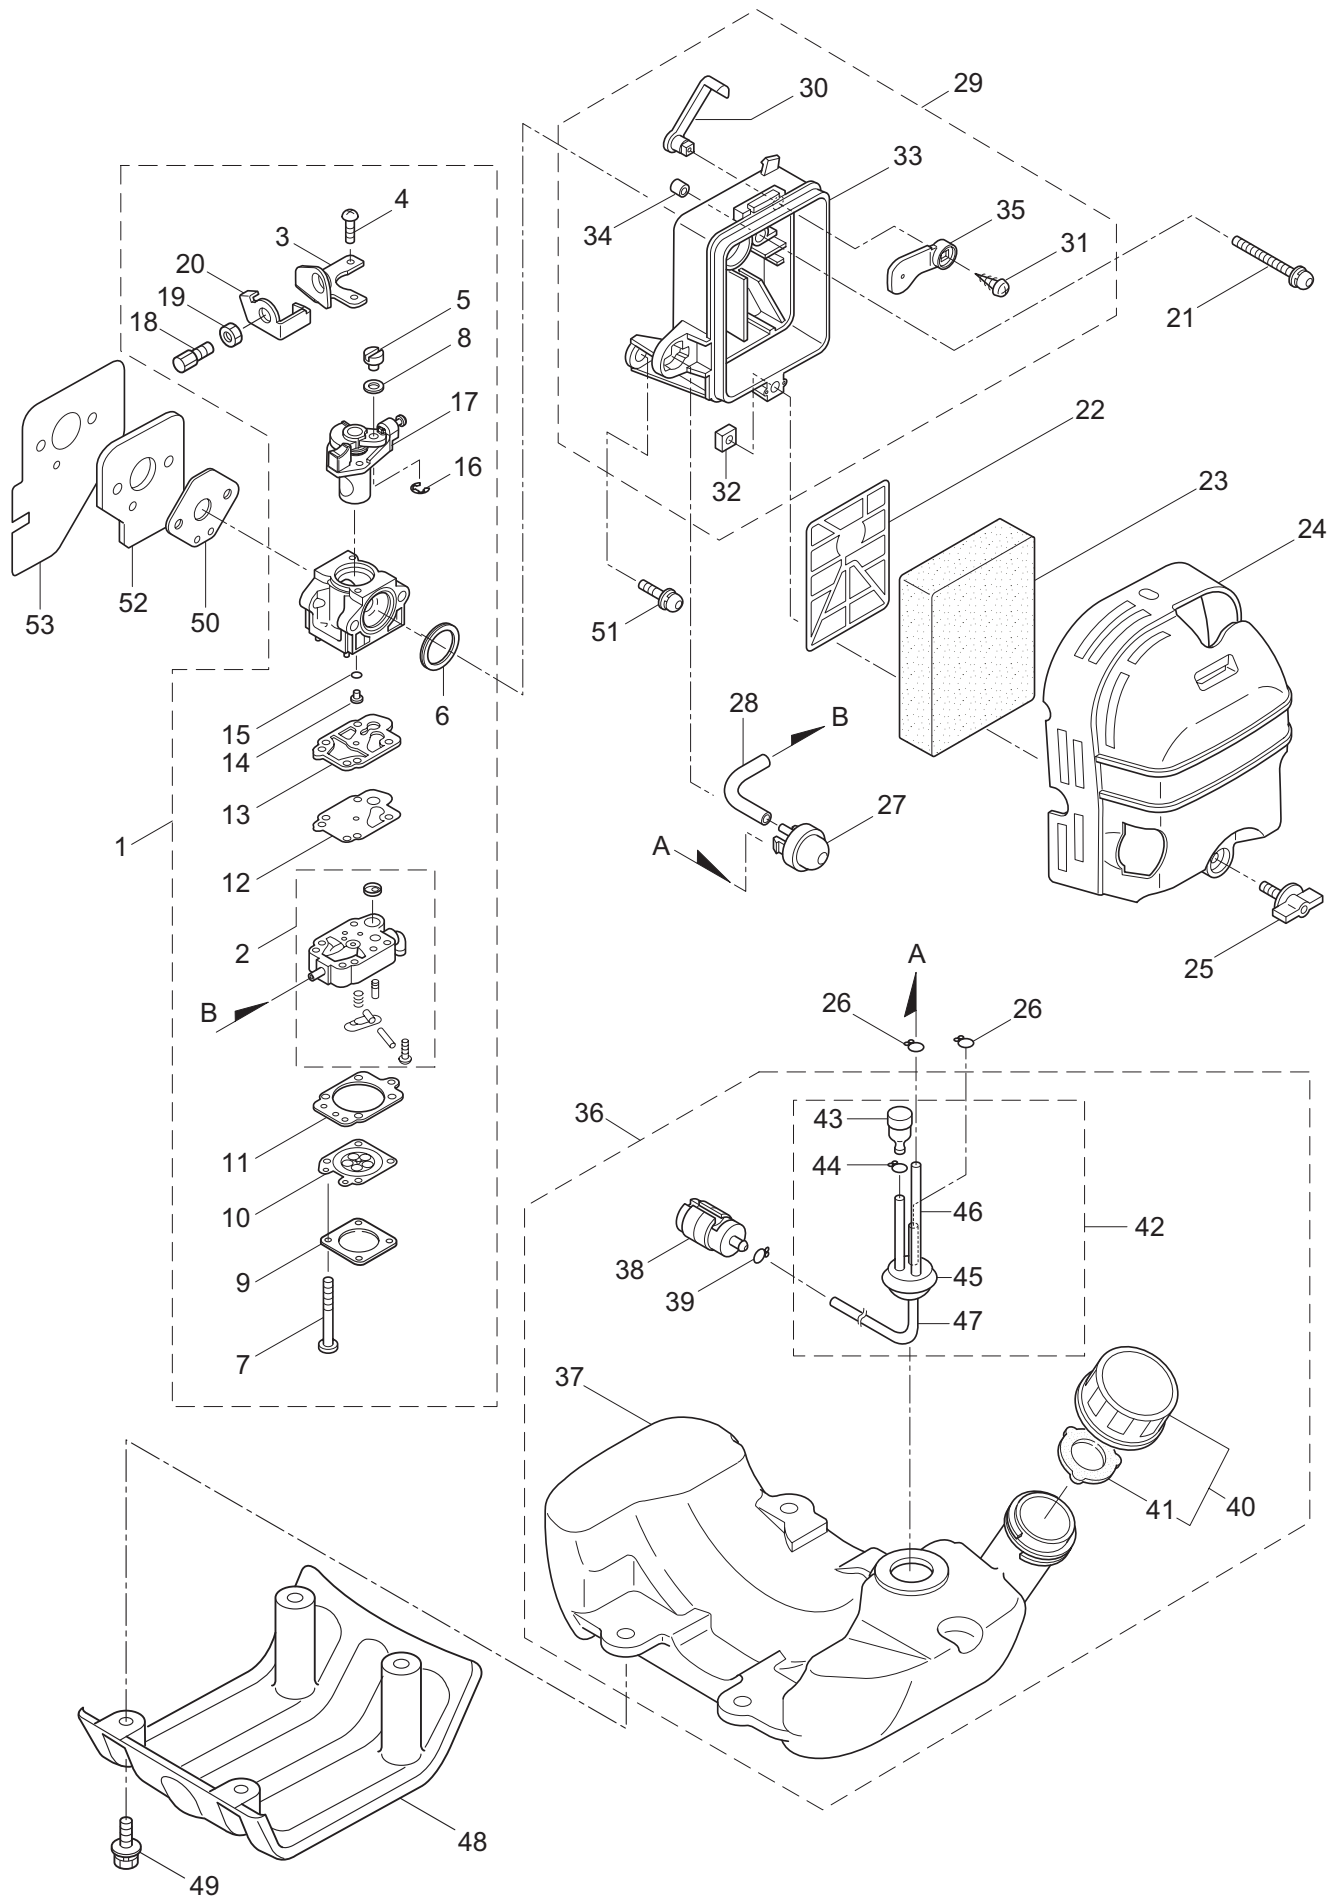

4. BCF4321H
CARBURETOR, FUEL TANK

Ref. No.	Part No.	Part Name	Q'ty	Remarks
4-46	282511	Return Pipe	1	
4-47	262649	Fuel Pipe	1	
4-48	285167	Stand	1	
4-49	281714	Cap Screw	4	M5x20
4-50	282301	Gasket	1	
4-51	264807	Cap Screw	1	M5x16
4-52	283086	Divider	1	
4-53	283087	Gasket	1