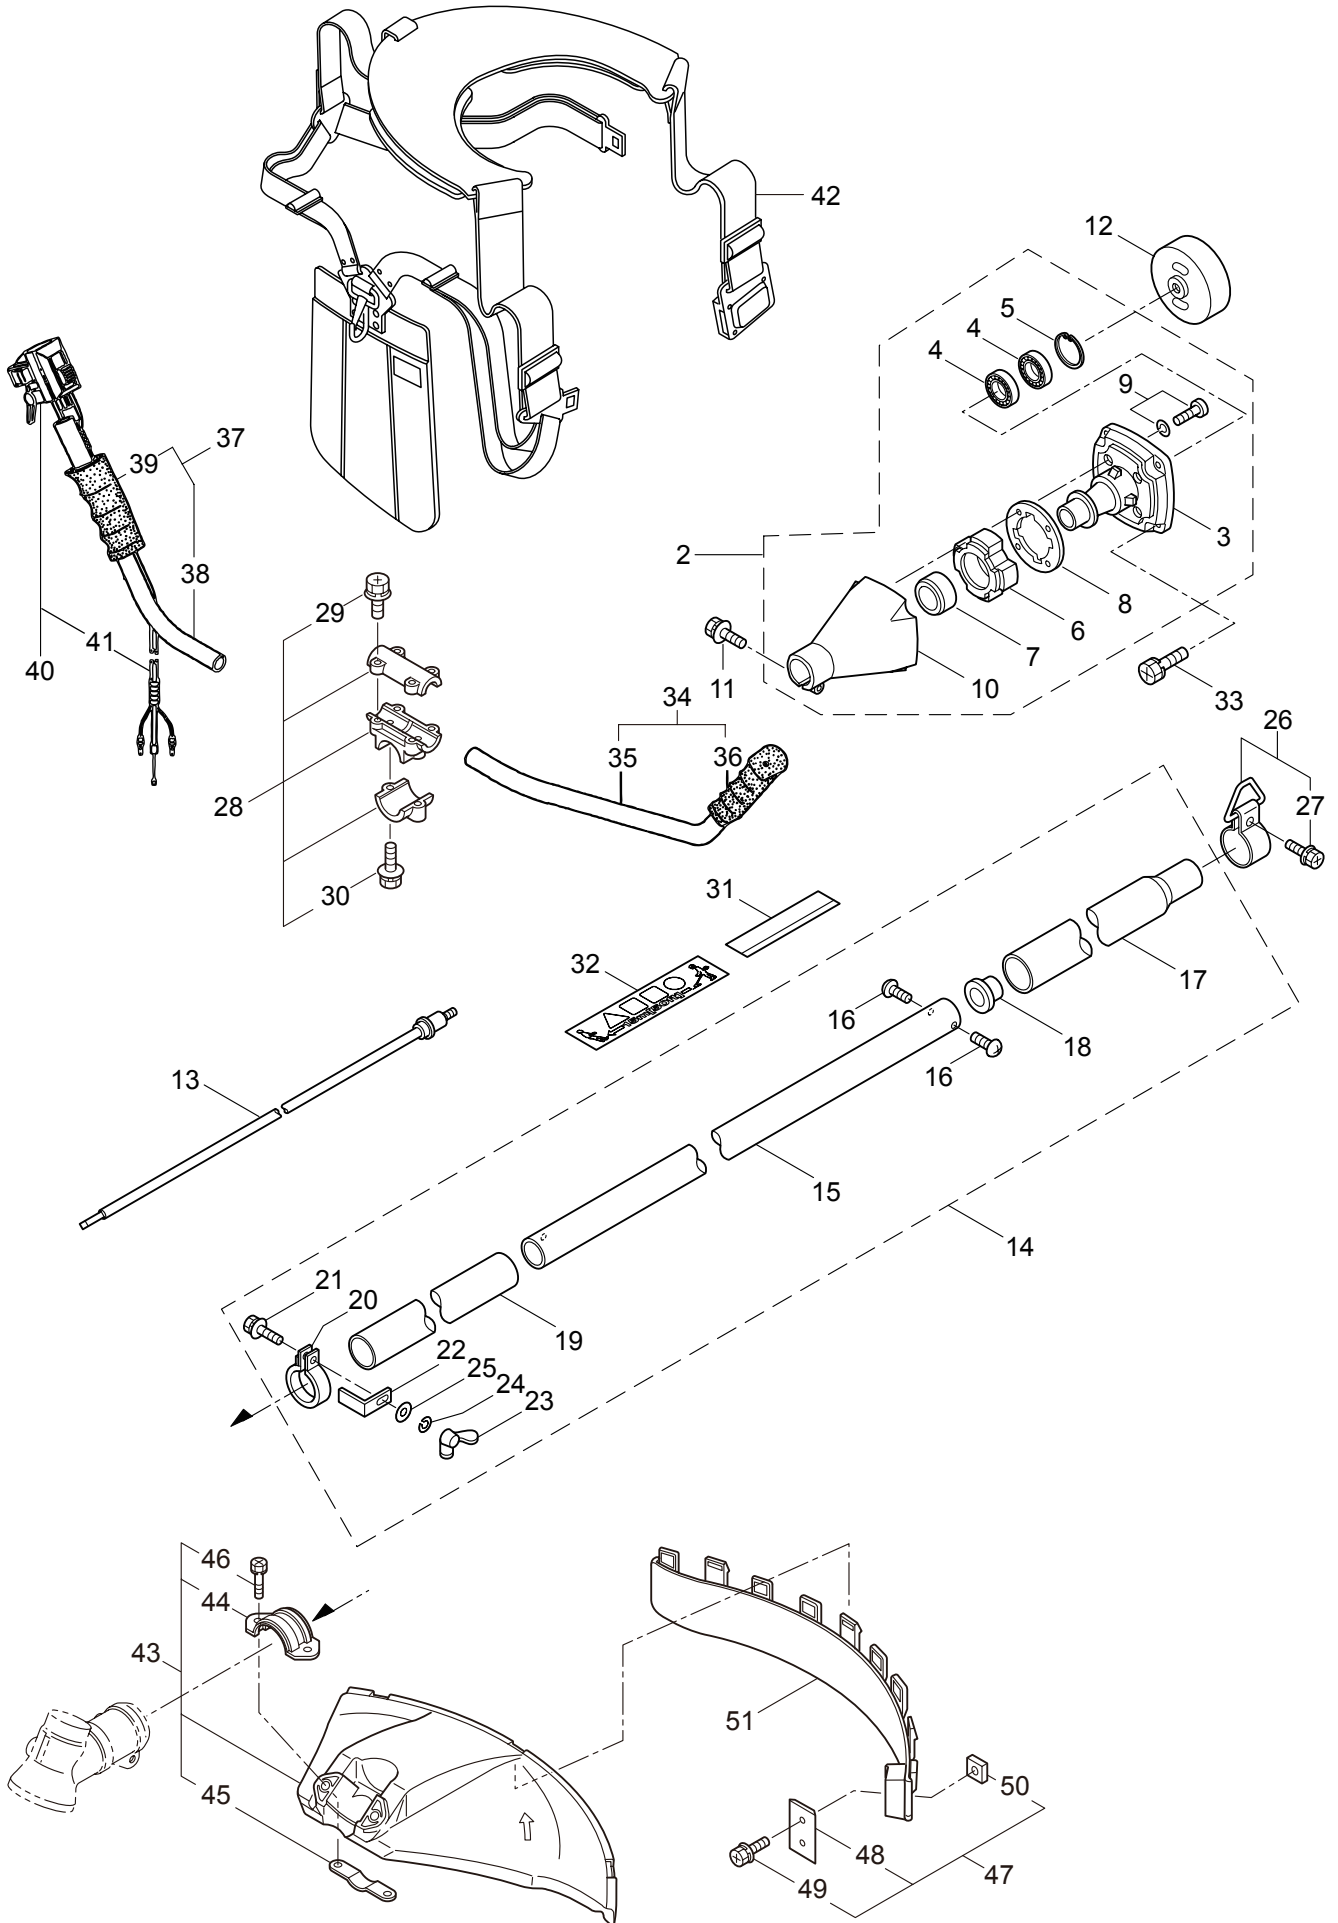

PARTS LIST

BCF4321H

CONTENTS

1. MAIN BODY	1 ~ 4
2. GEARCASE	5 ~ 6
3. ENGINE	7 ~ 10
4. CARBURETOR, FUEL TANK	11 ~ 14

2011. 08.

P/N 523254

1. BCF4321H
MAIN BODY

Ref. No.	Part No.	Part Name	Q'ty	Remarks
1-1	366058	BCF4321H	1	
1-2	228329	Clutch Case Ass'y	1	Incl.3-10
1-3	227729	Bearing Case	1	
1-4	140474	Bearing	2	#6202ZZ
1-5	012380	Snap Ring	1	#35
1-6	217045	Buffer (A)	1	
1-7	217046	Buffer (B)	1	
1-8	217047	Washer	1	
1-9	092033	Screw	4	M5x15
1-10	227728	Driveshaft Tube Adapter	1	
1-11	092556	Bolt	1	M6x30
1-12	211203	Clutch Drum	1	
1-13	217897	Driveshaft Ass'y	1	
1-14	230150	Driveshaft Tube Ass'y	1	Incl.15-25
1-15	230076	Driveshaft Tube	1	
1-16	089580	Screw	2	M3.5x6
1-17	218324	Driveshaft Tube (B)	1	
1-18	059257	Pipe Base	1	
1-19	218325	Sleeve	1	
1-20	218237	Stopper	1	
1-21	092556	Bolt	1	M6x30
1-22	224995	Plate	1	
1-23	054990	Butterfly Nut	1	
1-24	126568	Spring Washer	1	M6
1-25	127239	Washer	1	M6
1-26	220007	Hanging Bracket Ass'y	1	Incl.27
1-27	089743	Bolt	1	M6x15
1-28	217638	Bracket Ass'y	1	Incl.29,30
1-29	092554	Bolt	4	M6x25
1-30	092556	Bolt	2	M6x30
1-31	231811	Label	1	BCF4321H
1-32	213750	Label	1	Caution
1-33	092552	Bolt	4	M6x20
1-34	225236	Handle Ass'y-Left	1	Incl.35,36
1-35	225218	Handle	1	
1-36	217904	Handle Grip	1	
1-37	225237	Handle Ass'y-Right	1	Incl.38,39
1-38	225219	Handle	1	
1-39	217907	Handle Grip	1	
1-40	222152	Throttle Trigger	1	Incl.41
1-41	226573	Wire Ass'y	1	
1-42	228086	Hanging Strap Ass'y	1	
1-43	228303	Safety Cover Ass'y	1	Incl.44-46
1-44	223179	Bracket	1	
1-45	223180	Threaded Bracket	1	

1. BCF4321H
MAIN BODY

Ref. No.	Part No.	Part Name	Q'ty	Remarks
1-46	092555	Bolt	2	M6x30
1-47	230789	String Cutter Ass'y	1	Incl.48-50
1-48	230747	String Cutter	1	
1-49	817002	Bolt	1	M5x20
1-50	228325	Nut	1	
1-51	230748	Cover Extention	1	