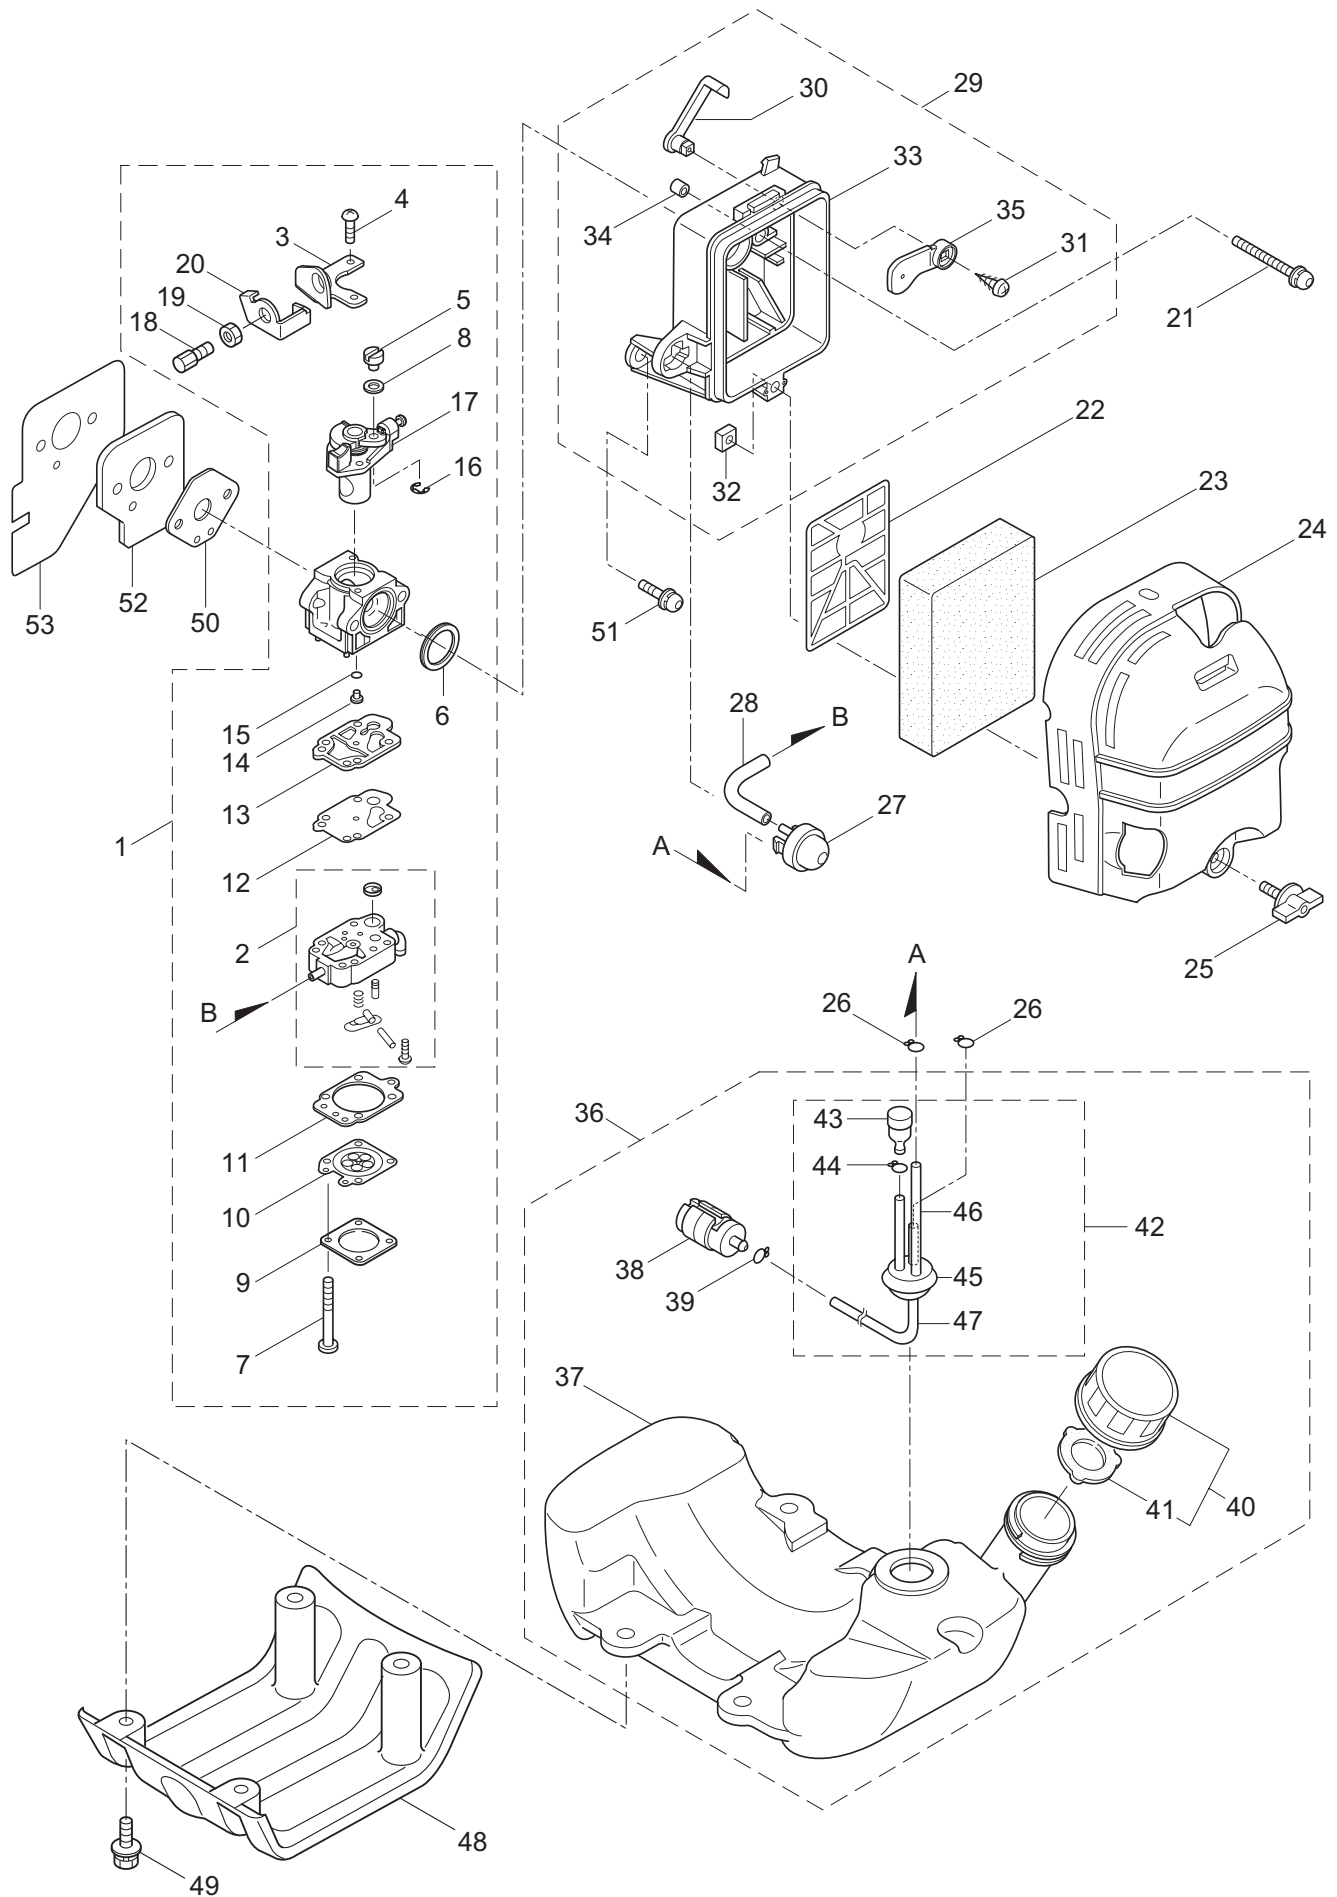

4. BCF4321H
CARBURETOR, FUEL TANK

Ref. No.	Part No.	Part Name	Q'ty	Remarks
4-1	288256	Carburetor Ass'y	1	Incl.2-20 New gasket required
4-2	283124	Pump Body	1	
4-3	264677	Bracket	1	
4-4	261875	Screw	2	
4-5	261658	Swivel	1	
4-6	261657	Packing	1	
4-7	263737	Screw	4	
4-8	264678	Washer	1	
4-9	263726	Cover Plate	1	
4-10	283905	Diaphragm, Meterring	1	
4-11	263727	Gasket	1	
4-12	262994	Diaphragm,Fuel Pump	1	
4-13	282576	Gasket	1	
4-14	283125	Main Jet	1	
4-15	261871	O-Ring	1	
4-16	261876	E-Ring	1	
4-17	287728	Throttle Valve	1	
4-18	265409	Adapter	1	
4-19	283936	Nut	1	M6
4-20	283935	Plate	1	
4-21	262720	Cap Screw	2	M5x55
4-22	282481	Plate	1	
4-23	282306	Element	1	
4-24	282307	Cleaner Cover	1	
4-25	281438	Knob	1	
4-26	261117	Clip	2	
4-27	282299	Pump	1	
4-28	282512	Fuel Pipe	1	
4-29	282302	Case Ass'y	1	Incl.30-35
4-30	282305	Lever	1	
4-31	269032	Screw	1	
4-32	269423	Nut	1	
4-33	282303	Case Body	1	
4-34	282484	Sleeve	3	
4-35	282304	Valve	1	
4-36	283487	Fuel Tank Ass'y	1	Incl.37-47
4-37	282310	Fuel Tank	1	
4-38	267328	Fuel Filter Ass'y	1	
4-39	261117	Clip	1	
4-40	281565	Fuel Tank Cap Ass'y	1	Incl.41
4-41	269377	Gasket	1	
4-42	282312	Fuel Pipe Ass'y	1	Incl.43-47
4-43	261590	Breather	1	
4-44	261117	Clip	1	
4-45	268065	Grommet	1