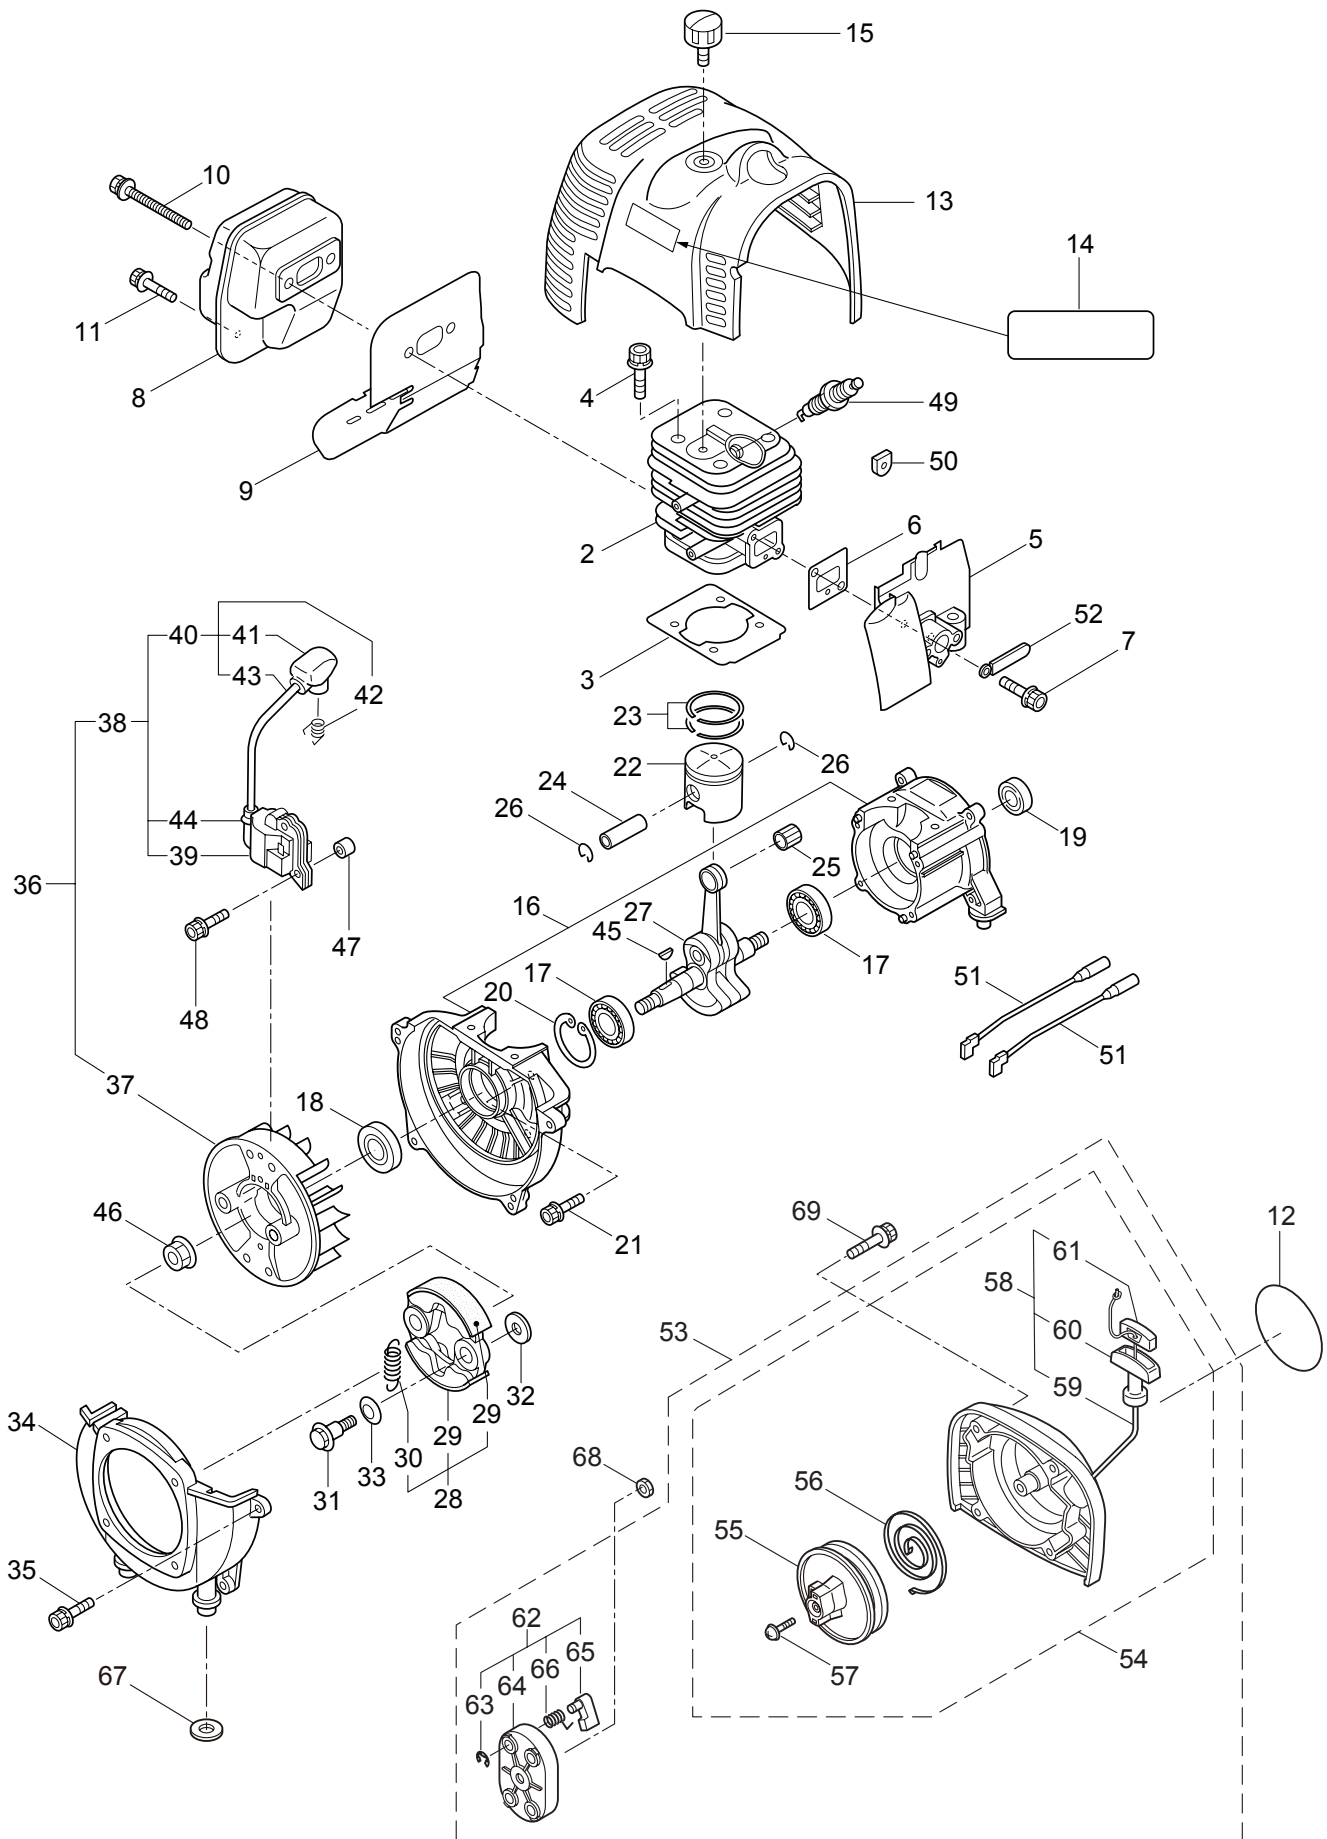

3. BCF4321H ENGINE

Ref. No.	Part No.	Part Name	Q'ty	Remarks
3-1	858906	Engine	1	NE420TH/09
3-2	282257	Cylinder	1	New gasket required
3-3	282259	Gasket	1	
3-4	261612	Cap Screw	4	M5x30
3-5	282261	Insulator	1	New gasket required
3-6	282262	Gasket	1	
3-7	267290	Cap Screw	2	M5x20
3-8	282264	Muffler Comp.	1	
3-9	282271	Gasket	1	
3-10	266713	Cap Screw	2	M5x60
3-11	283315	Screw	1	M5x12W-12
3-12	286910	Label	1	NE420
3-13	282274	Top Cover	1	
3-14	286912	Label	1	
3-15	262556	Knob	1	
3-16	282277	Crankcase	1	
3-17	262658	Bearing	2	#6202C3
3-18	262660	Oil Seal	1	TC15357
3-19	262565	Oil Seal	1	ISCD15257
3-20	012380	Snap Ring	1	#35
3-21	261612	Cap Screw	4	M5x30
3-22	265227	Piston	1	
3-23	262476	Piston Ring	2	(2)Required
3-24	262749	Piston Pin	1	
3-25	262659	Bearing,Needle	1	KTV111414EG01B2
3-26	262479	Clip,Piston Pin	2	
3-27	283038	Crankshaft/Conn.Rod Ass'y	1	
3-28	262577	Clutch Ass'y	1	Incl.29,30
3-29	282624	Clutch Shoe	2	(2)required
3-30	263615	Spring,Clutch	1	
3-31	282321	Cap Screw	2	M8x1.25
3-32	262683	Washer	2	8x22xt1.2
3-33	262682	Wave Washer	2	
3-34	282285	Fan Cover	1	
3-35	261250	Cap Screw	4	M5x20
3-36	282287	Magneto Ass'y	1	Incl.37-44
3-37	282288	Rotor/Fan	1	
3-38	282289	Ignition Coil Ass'y	1	Incl.39-44
3-39	267572	Coil	1	
3-40	282290	Spark Plug Wire Ass'y	1	Incl.41-43
3-41	282292	Plug Boot	1	
3-42	261075	Connector	1	
3-43	282291	Spark Plug Wire	1	
3-44	261072	Cap	1	
3-45	261076	Woodruff Key	1	3x10