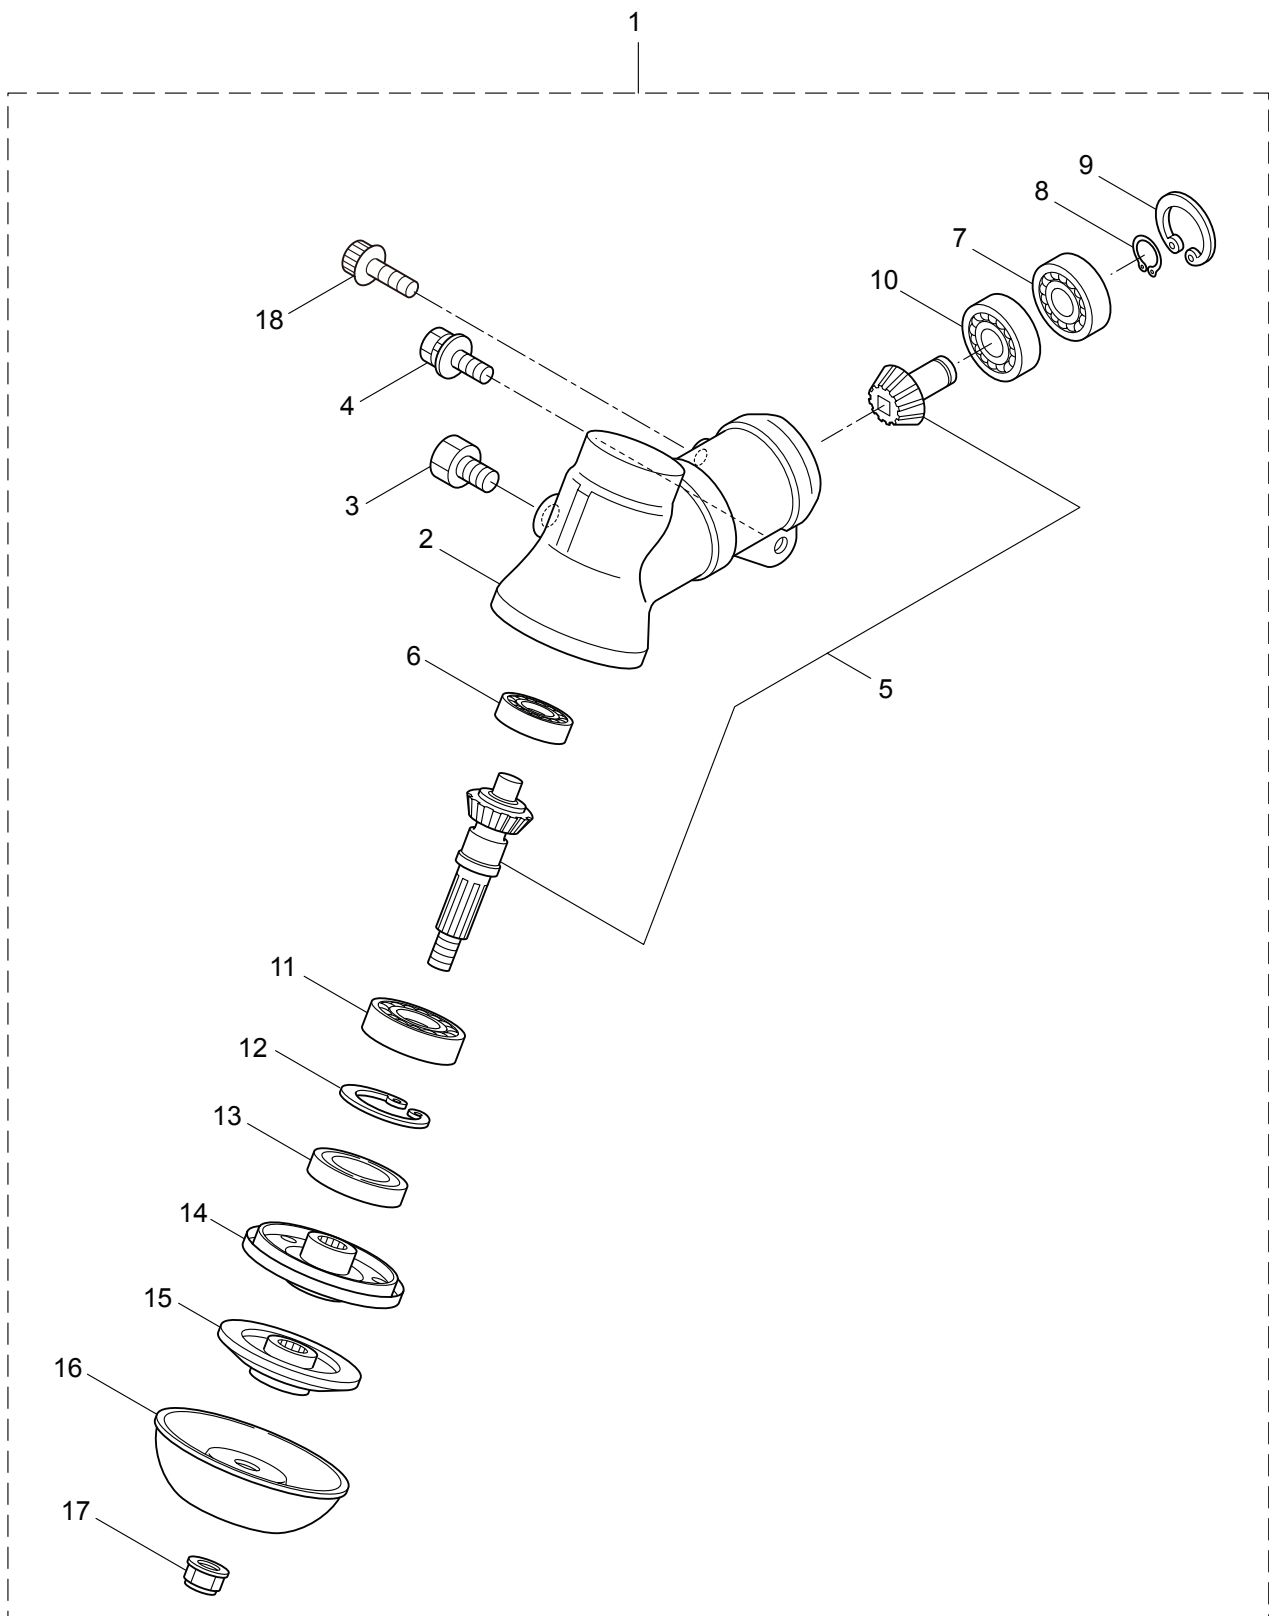

2. BC5020H-RS
GEARCASE

Ref. No.	Part No.	Part Name	Q'ty	Remarks
2-1	234835	Gearcase Ass'y	1	Incl.2-18
2-2	232833	Gearcase	1	
2-3	234109	Bolt	1	M8x8
2-4	217134	Bolt	1	M6x30
2-5	234349	Gear Set	1	
2-6	014490	Bearing	1	#6000
2-7	106933	Bearing	1	#6000Z
2-8	014210	Snap Ring	1	#10
2-9	054676	Snap Ring	1	#26
2-10	014490	Bearing	1	#6000
2-11	012544	Bearing	1	#6202
2-12	012380	Snap Ring	1	#35
2-13	232049	Oil Seal	1	D21355
2-14	232322	Bracket A Ass'y	1	
2-15	232052	Bracket B	1	
2-16	230849	Stabilizer	1	
2-17	232920	Nut	1	M10x1.25
2-18	217135	Bolt	1	M6x10