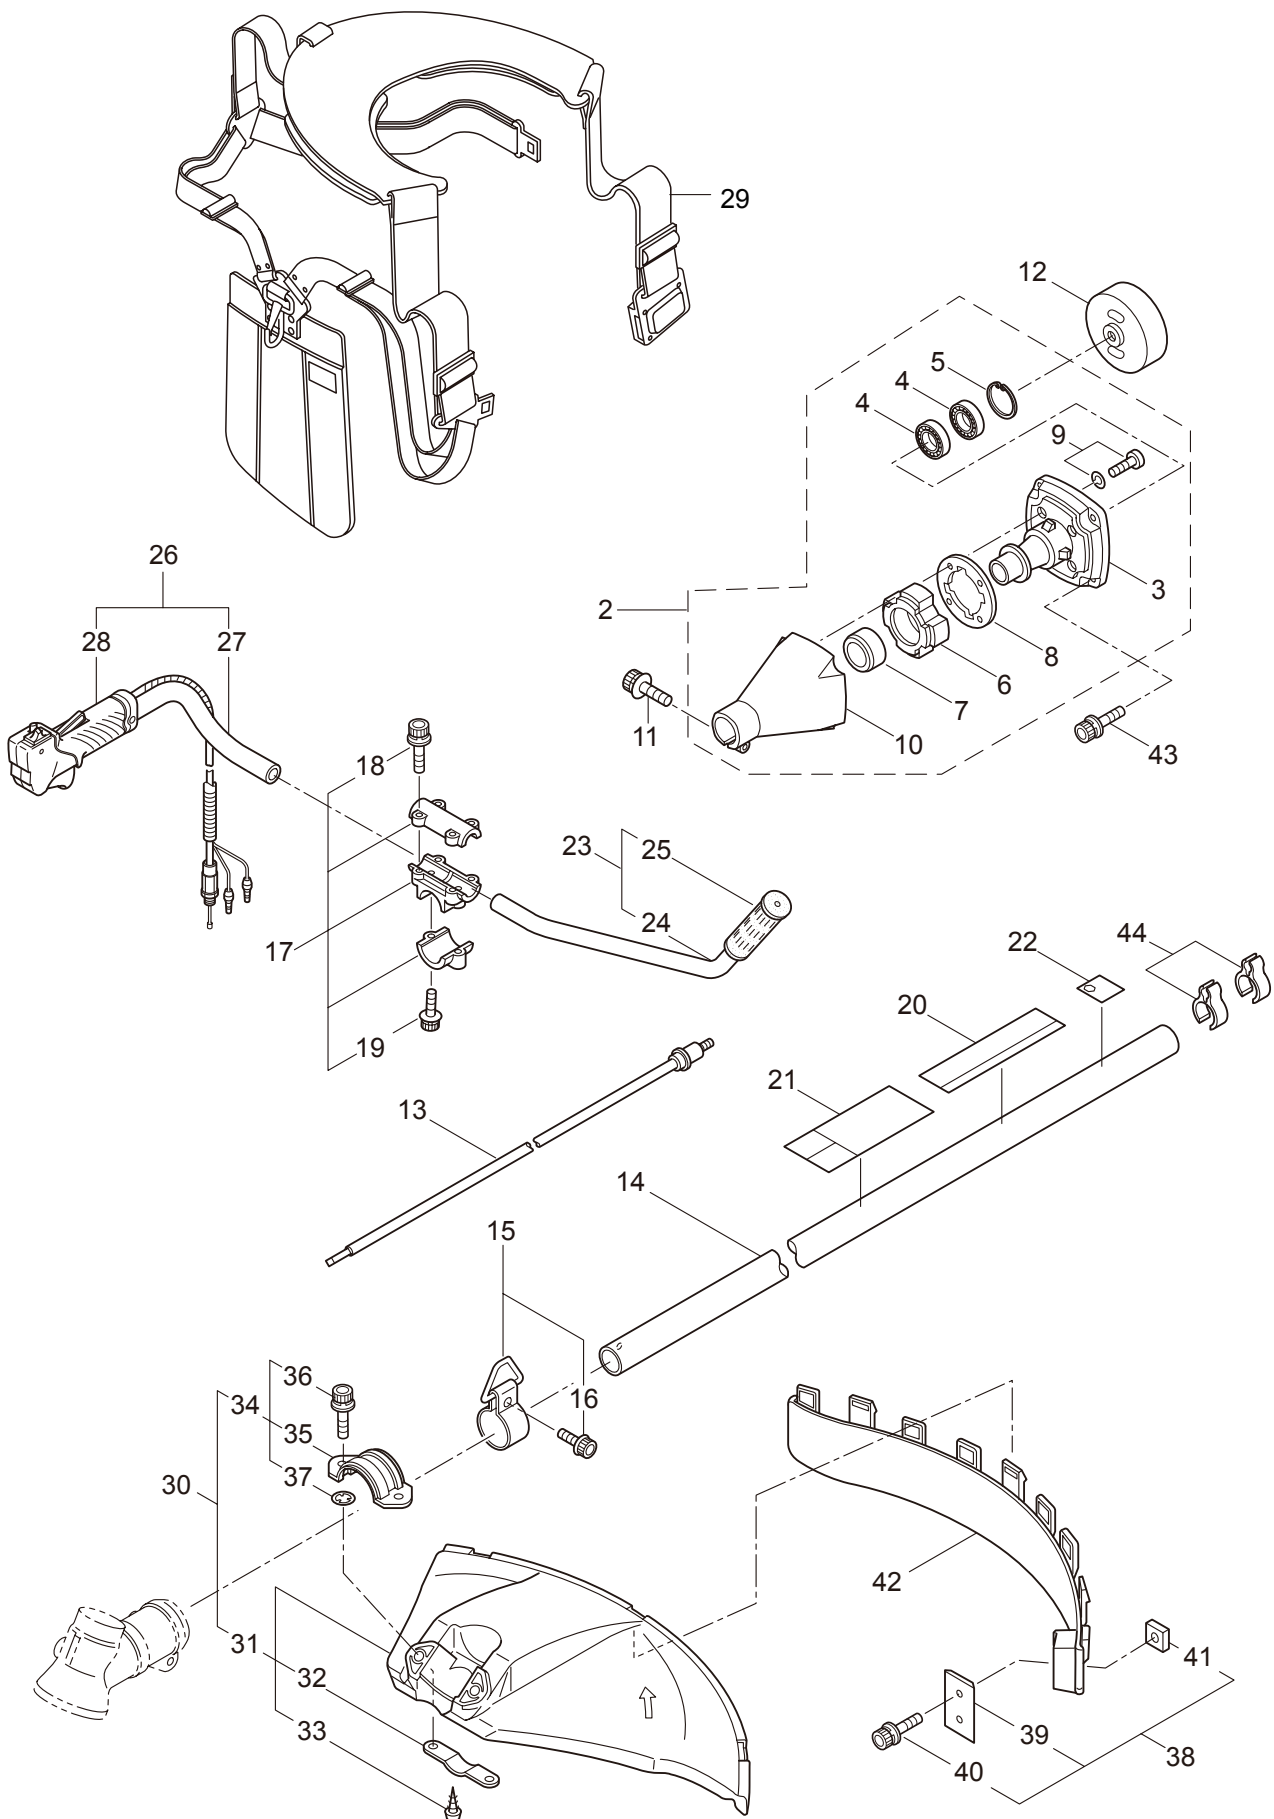

PARTS LIST

BC5020H-RS

CONTENTS

1. MAIN BODY	1 ~ 2
2. GEARCASE.....	3 ~ 4
3. ENGINE.....	5 ~ 8
4. CARBURETOR, FUEL TANK	9 ~ 12
5. ACCESSORIES	13 ~ 14

2013. 06.

MARUYAMA

P/N 523439-1

1. BC5020H-RS
MAIN BODY

Ref. No.	Part No.	Part Name	Q'ty	Remarks
1-1	364097	BC5020H-RS	1	
1-2	234162	Clutch Case Ass'y	1	Incl.3-10
1-3	234143	Bearing Case	1	
1-4	140474	Bearing	2	#6202ZZ
1-5	012380	Snap Ring	1	#35
1-6	217045	Buffer (A)	1	
1-7	217046	Buffer (B)	1	
1-8	217047	Washer	1	
1-9	092033	Screw	4	M5x15
1-10	227728	Driveshaft Tube Adapter	1	
1-11	217134	Bolt	1	M6x30
1-12	211203	Clutch Drum	1	
1-13	217897	Driveshaft Ass'y	1	
1-14	217900	Driveshaft Tube	1	
1-15	231887	Hanging Bracket Ass'y	1	Incl.16
1-16	261762	Cap Screw	1	M5x14
1-17	231888	Bracket Ass'y	1	Incl.18,19
1-18	217138	Bolt	4	M6x25
1-19	217134	Bolt	2	M6x30
1-20	228755	Label	1	BC5020H-RS
1-21	223188	Label	1	
1-22	228207	Label	1	
1-23	228398	Handle Ass'y-Left	1	Incl.24,25
1-24	228399	Handle (A)	1	
1-25	226512	Grip	1	
1-26	229762	Handle Ass'y-Right	1	Incl.27,28
1-27	228401	Handle (B)	1	
1-28	229763	Throttle Trigger	1	
1-29	228086	Hanging Strap Ass'y	1	
1-30	232092	Safety Cover Ass'y	1	Incl.31-37
1-31	231262	Safety Cover Ass'y	1	Incl.32,33
1-32	223180	Threaded Bracket	1	
1-33	221580	Screw	1	4x8
1-34	232093	Bracket Ass'y	1	Incl.35-37
1-35	223179	Bracket	1	
1-36	220632	Cap Screw	2	M6x30
1-37	231704	Washer	2	6x13xt1.0
1-38	231882	String Cutter Ass'y	1	Incl.39-41
1-39	230747	String Cutter	1	
1-40	261250	Cap Screw	1	M5x20
1-41	228325	Nut	1	
1-42	230748	Cover Extention	1	
1-43	219113	Cap Screw	4	M6x20
1-44	219161	Wire Guide	2	