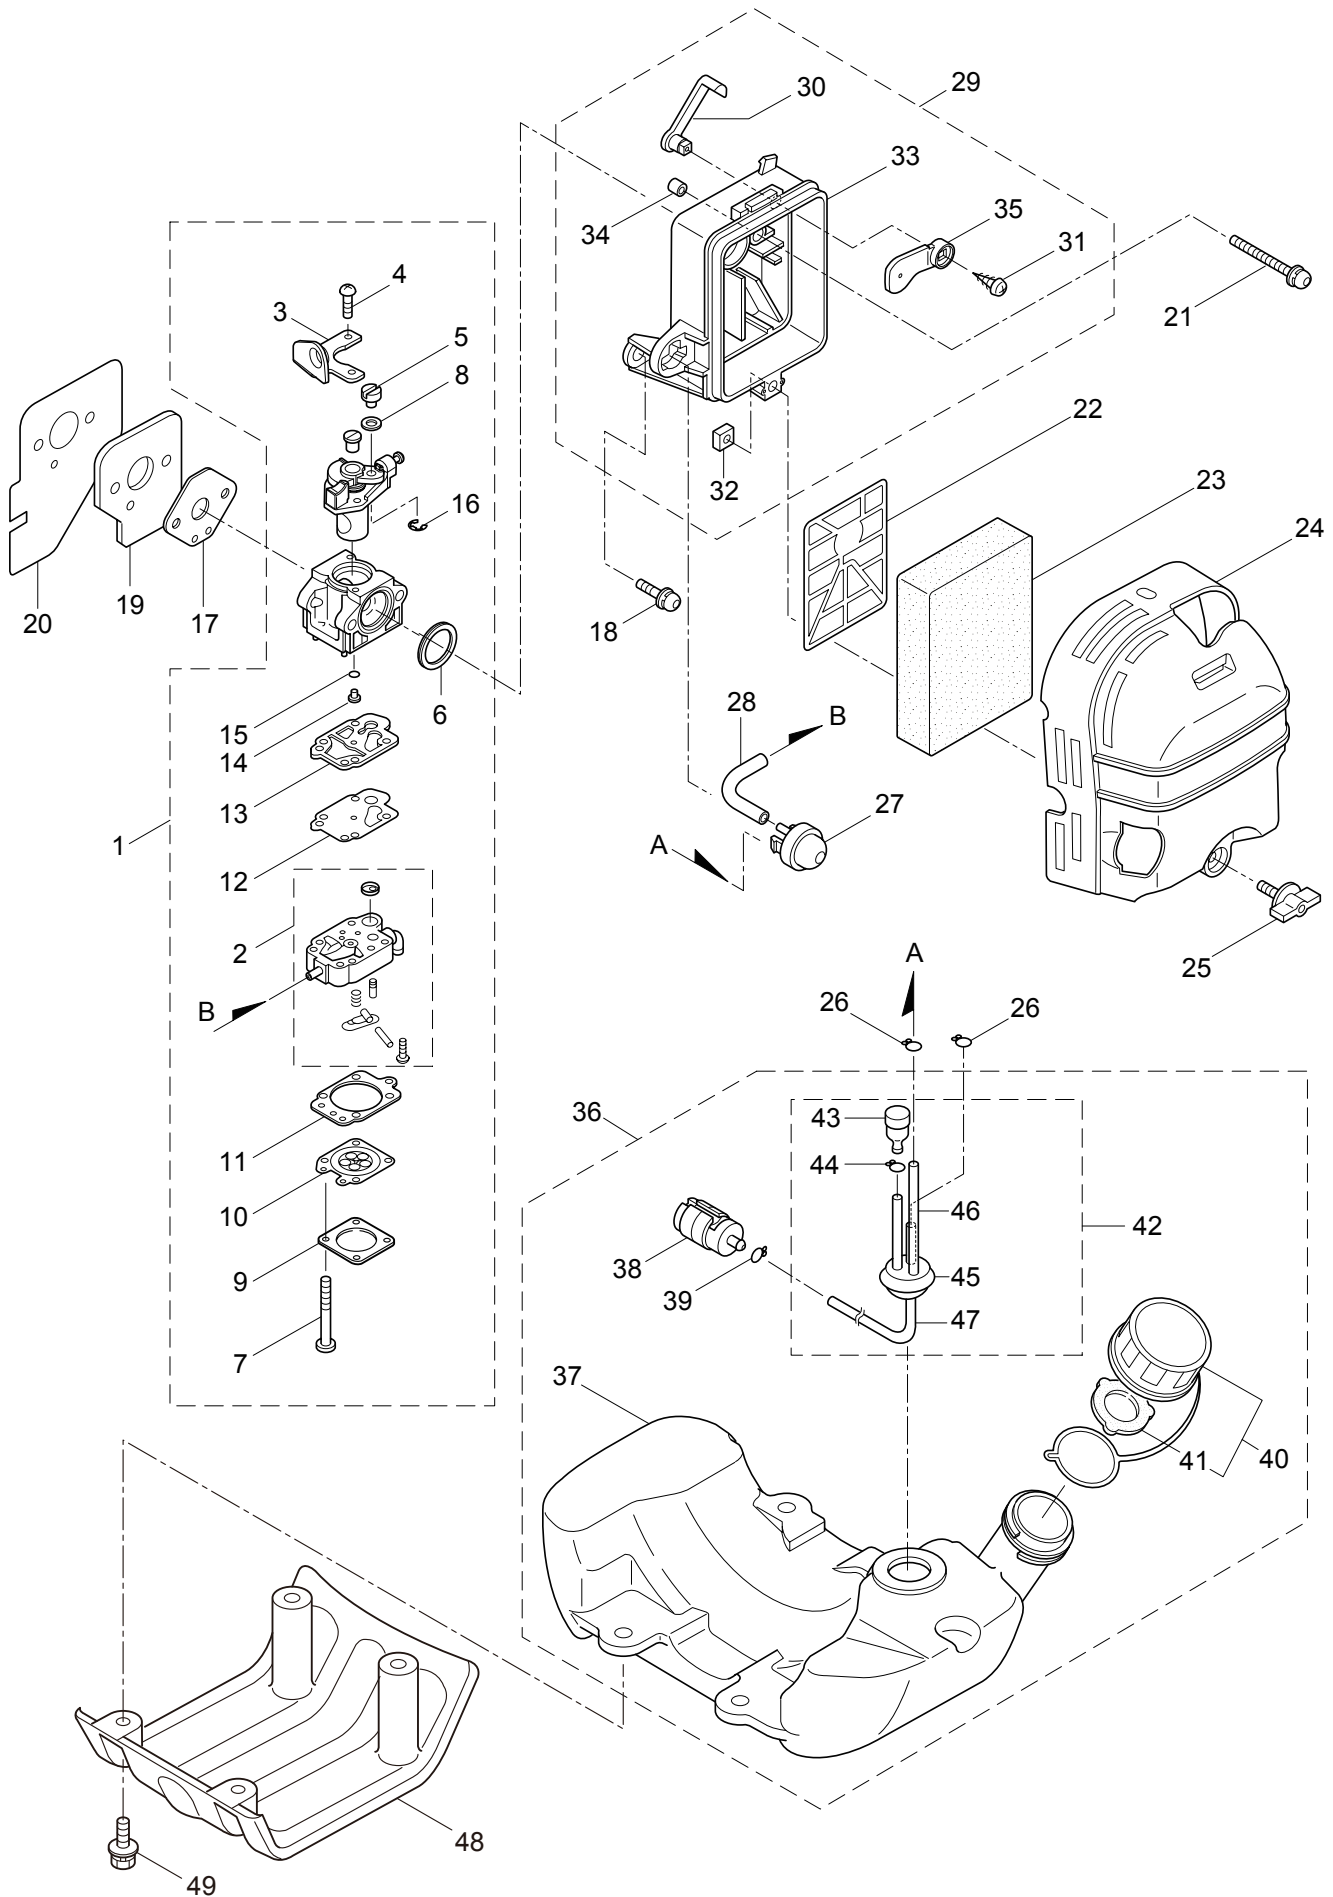

4. BC5020H-RS
CARBURETOR, FUEL TANK

Ref. No.	Part No.	Part Name	Q'ty	Remarks
4-1	284109	Carburetor Ass'y	1	Incl.2-16 New gasket required
4-2	283124	Pump Body	1	
4-3	264677	Bracket	1	
4-4	261875	Screw	2	
4-5	261658	Swivel	1	
4-6	261657	Packing	1	
4-7	263737	Screw	4	
4-8	264678	Washer	1	
4-9	263726	Cover Plate	1	
4-10	283905	Diaphragm, Meterring	1	
4-11	263727	Gasket	1	
4-12	262994	Diaphragm,Fuel Pump	1	
4-13	282576	Gasket	1	
4-14	283125	Main Jet	1	
4-15	261871	O-Ring	1	
4-16	261876	E-Ring	1	
4-17	282301	Gasket	1	
4-18	264807	Cap Screw	1	M5x16
4-19	283086	Divider	1	
4-20	283087	Gasket	1	
4-21	262720	Cap Screw	2	M5x55
4-22	282481	Plate	1	
4-23	282306	Element	1	
4-24	282307	Cleaner Cover	1	
4-25	281438	Knob	1	
4-26	261117	Clip	2	
4-27	282299	Pump	1	
4-28	282512	Fuel Pipe	1	
4-29	282302	Case Ass'y	1	Incl.30-35
4-30	282305	Lever	1	
4-31	269032	Screw	1	
4-32	269423	Nut	1	
4-33	282303	Case Body	1	
4-34	282484	Sleeve	3	
4-35	282304	Valve	1	
4-36	282309	Fuel Tank Ass'y	1	Incl.37-47
4-37	282310	Fuel Tank	1	
4-38	267328	Fuel Filter Ass'y	1	
4-39	261117	Clip	1	
4-40	281564	Fuel Tank Cap Ass'y	1	Incl.41
4-41	269377	Gasket	1	
4-42	282312	Fuel Pipe Ass'y	1	Incl.43-47
4-43	261590	Breather	1	
4-44	261117	Clip	1	
4-45	268065	Grommet	1