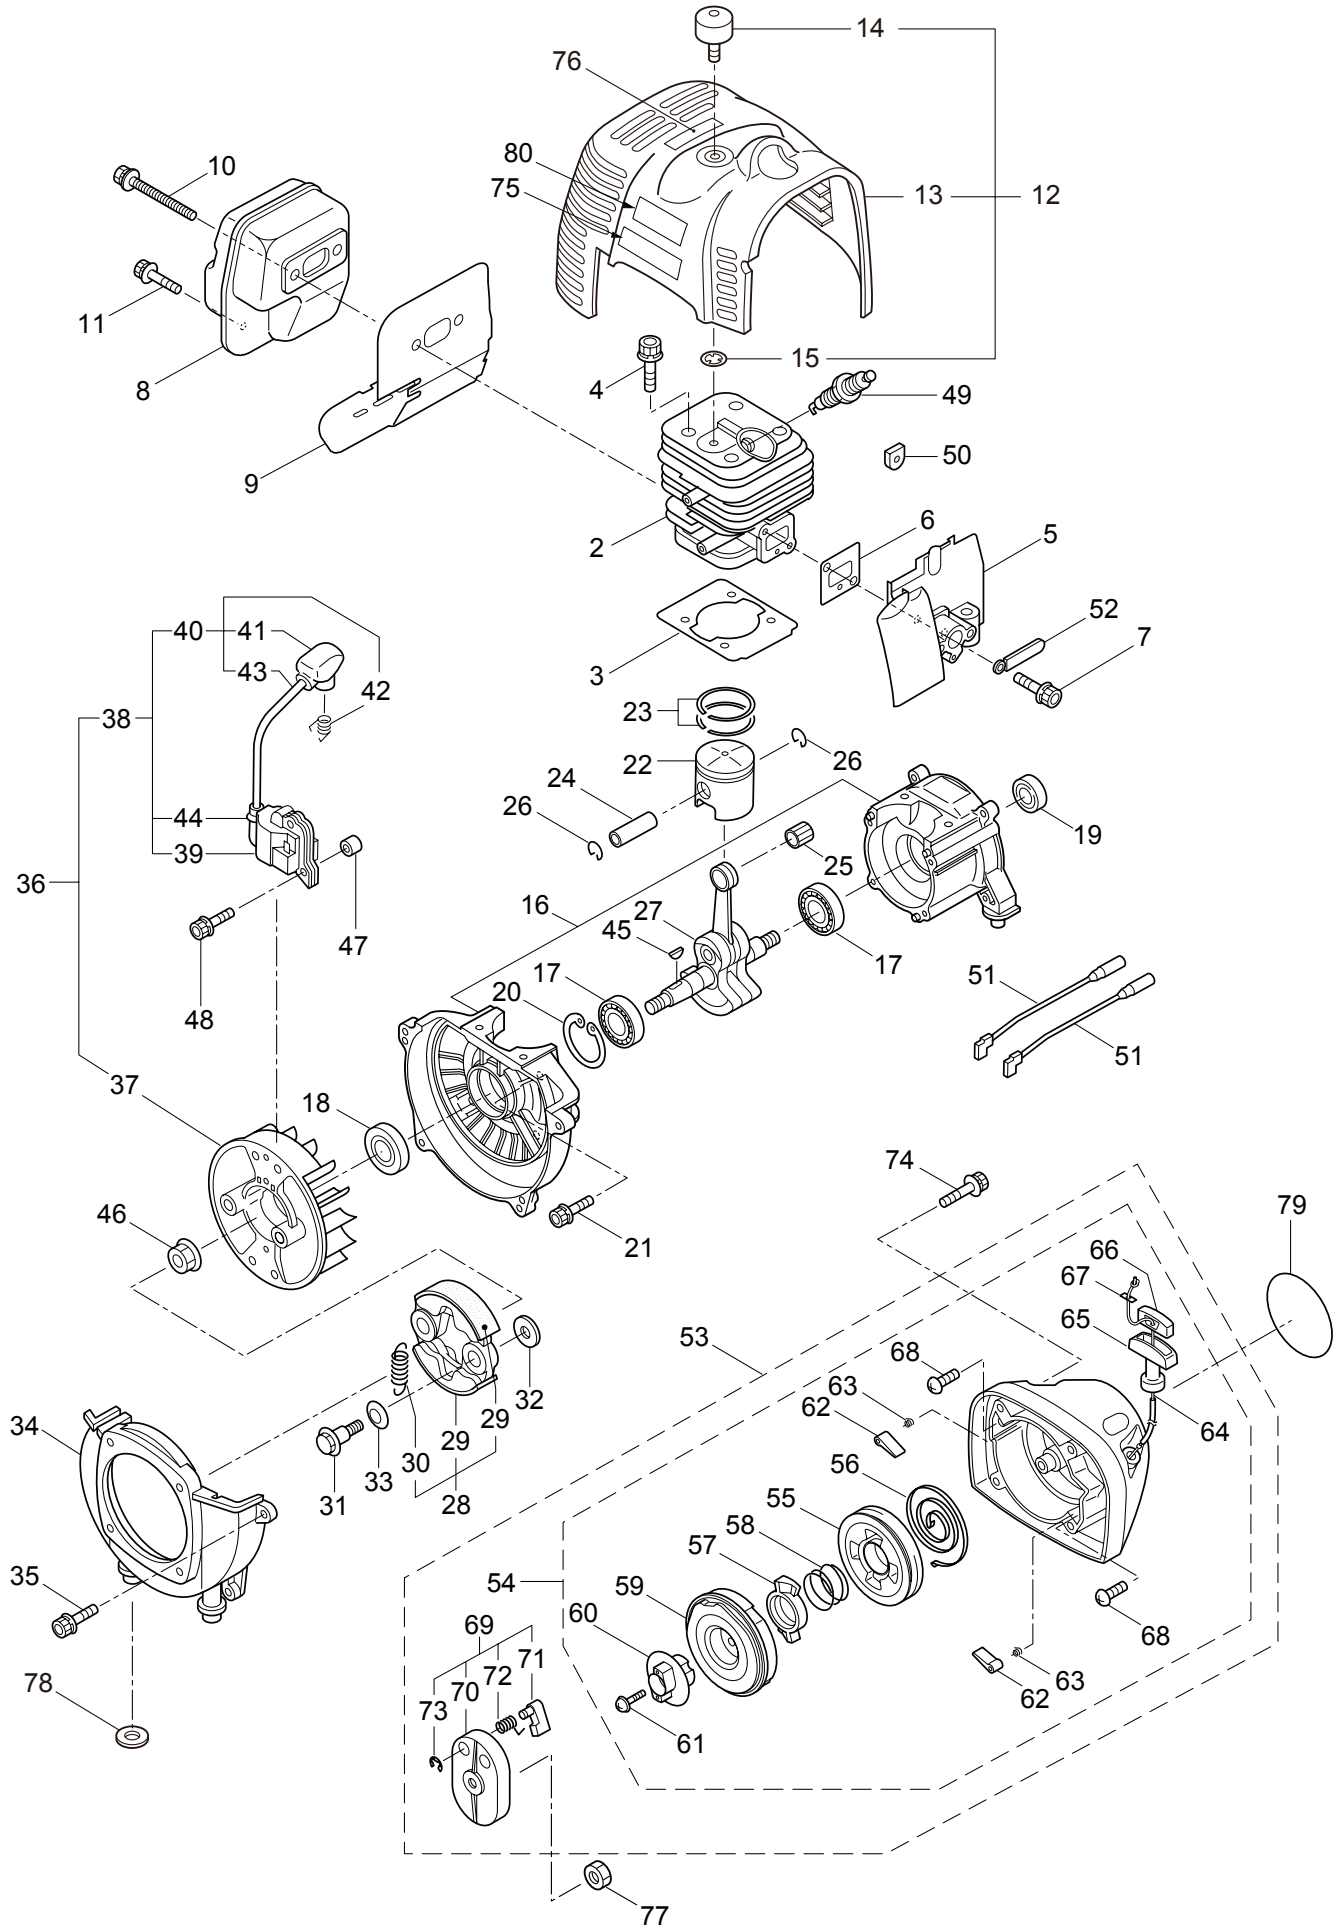

3. BC5020H-RS ENGINE

Ref. No.	Part No.	Part Name	Q'ty	Remarks
3-1	859151	Engine	1	NE500/38
3-2	283076	Cylinder	1	New gasket required
3-3	282259	Gasket	1	
3-4	261612	Cap Screw	4	M5x30
3-5	282261	Insulator	1	New gasket required
3-6	282262	Gasket	1	
3-7	267290	Cap Screw	2	M5x20
3-8	282264	Muffler Comp.	1	
3-9	282271	Gasket	1	
3-10	266713	Cap Screw	2	M5x60
3-11	283315	Screw	1	M5x12W-12
3-12	286390	Top Cover Ass'y	1	Incl.13-15
3-13	282274	Top Cover	1	
3-14	285843	Knob	1	
3-15	286362	Washer	1	M6
3-16	282277	Crankcase	1	
3-17	262658	Bearing	2	#6202C3
3-18	262660	Oil Seal	1	TC15357
3-19	262565	Oil Seal	1	ISCD15257
3-20	012380	Snap Ring	1	#35
3-21	261612	Cap Screw	4	M5x30
3-22	283078	Piston	1	
3-23	282941	Piston Ring	2	(2)Required
3-24	262749	Piston Pin	1	
3-25	262659	Bearing,Needle	1	KTV111414EG01B2
3-26	262479	Clip,Piston Pin	2	
3-27	283038	Crankshaft/Conn.Rod Ass'y	1	
3-28	282743	Clutch Ass'y	1	Incl.29,30
3-29	282624	Clutch Shoe	2	(2)required
3-30	263617	Spring,Clutch	1	2.3-44.8L
3-31	283671	Cap Screw	2	M8x1.25
3-32	262683	Washer	2	8x22xt1.2
3-33	262682	Wave Washer	2	
3-34	282285	Fan Cover	1	
3-35	261250	Cap Screw	4	M5x20
3-36	282287	Magneto Ass'y	1	Incl.37-44
3-37	282288	Rotor/Fan	1	
3-38	282289	Ignition Coil Ass'y	1	Incl.39-44
3-39	267572	Coil	1	
3-40	282290	Spark Plug Wire Ass'y	1	Incl.41-43
3-41	282292	Plug Boot	1	
3-42	261075	Connector	1	
3-43	282291	Spark Plug Wire	1	
3-44	261072	Cap	1	
3-45	261076	Woodruff Key	1	3x10