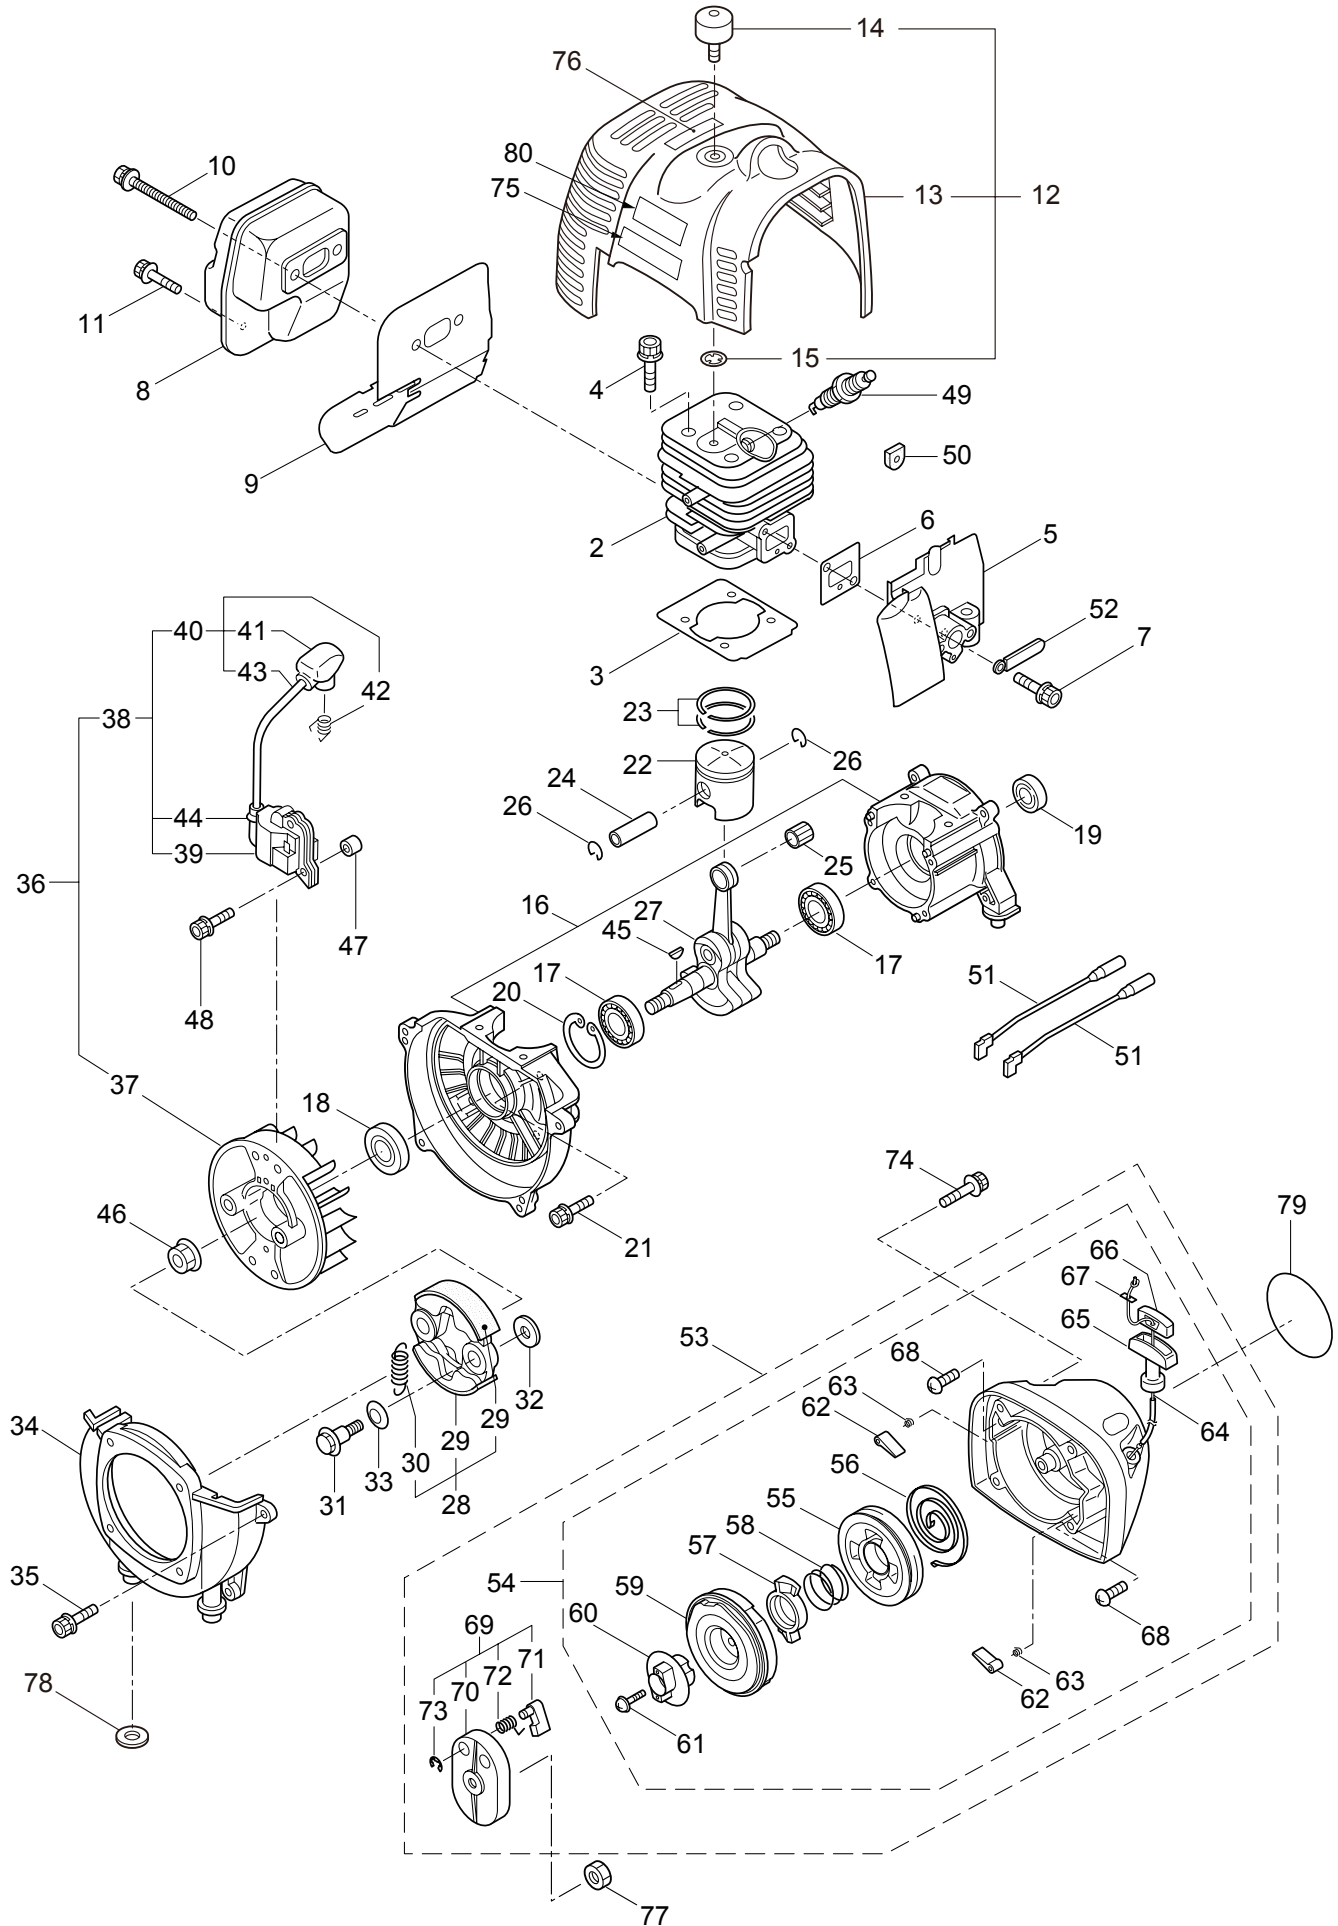

3. BC5020H-RS ENGINE

Ref. No.	Part No.	Part Name	Q'ty	Remarks
3-46	262731	Nut,Rotor	1	M10
3-47	280381	Spacer	2	
3-48	283669	Cap Screw	2	M4x25
3-49	262483	Spark Plug	1	NGK BP6Y
3-50	281172	Grommet	1	
3-51	267492	Lead	2	130L
3-52	264588	Clamp	1	
3-53	282294	Recoil Starter Ass'y	1	Incl.54-73
3-54	282295	Starter Ass'y	1	Incl.55-68
3-55	280994	Pulley	1	
3-56	280995	Spiral Spring	1	
3-57	280996	Pawl	1	
3-58	280997	Return Spring	1	
3-59	283123	Spring Comp.	1	
3-60	280999	Plate	1	
3-61	281000	Set Screw	1	
3-62	281001	Pawl	2	
3-63	281002	Return Spring	2	
3-64	281004	Starter Rope	1	
3-65	262633	Starter Grip	1	
3-66	262981	Cap	1	
3-67	281005	Rope Stopper	1	
3-68	282622	Screw	2	
3-69	282623	Starter Pulley Ass'y	1	Incl.70-73
3-70	282282	Starter Pulley	1	
3-71	262636	Pawl	2	
3-72	262637	Return Spring	2	
3-73	262638	E-Ring	2	
3-74	261607	Cap Screw	4	M5x16
3-75	262714	Label	1	MARUYAMA
3-76	267561	Label	1	
3-77	126990	Nut	1	M8
3-78	285735	Packing	4	
3-79	283284	Label	1	REVERSE2/NE500
3-80	265694	Label	1