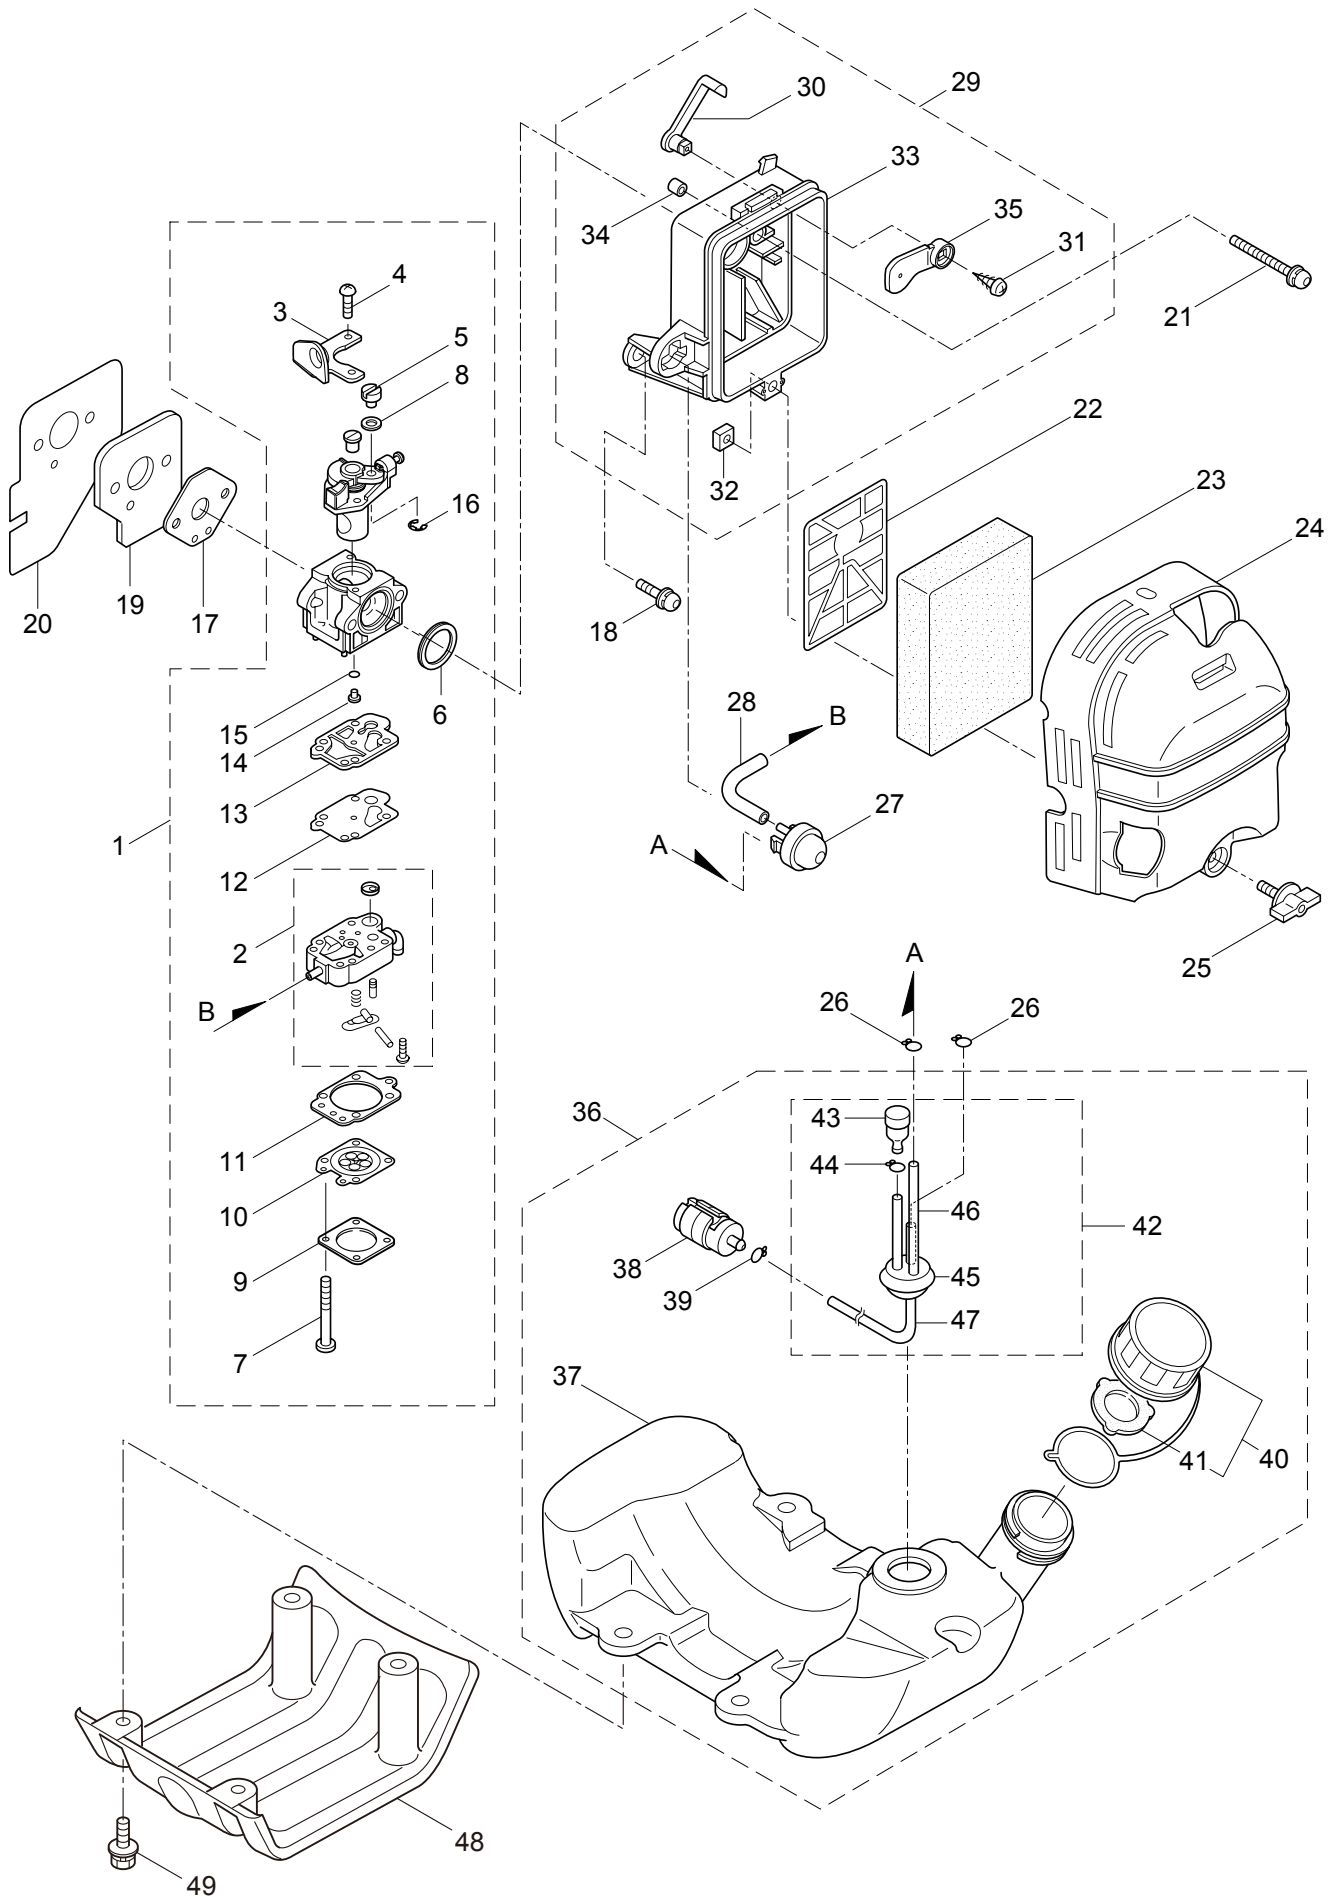

4. BC5020H-RS
CARBURETOR, FUEL TANK

Ref. No.	Part No.	Part Name	Q'ty	Remarks
4-46	282511	Return Pipe	1	
4-47	262649	Fuel Pipe	1	
4-48	285757	Stand	1	
4-49	281714	Cap Screw	4	M5x20