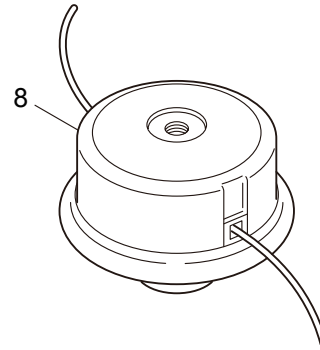

5. BC5020H-RS
ACCESSORIES

Ref. No.	Part No.	Part Name	Q'ty	Remarks
5-1	228008	Box Spanner	1	17x19x(+)
5-2	054756	Double-ended Wrench	1	10x13
5-3	212300	Lever Handle	1	6X100L
5-4	219432	Wrench	1	4mm
5-5	219433	Wrench	1	5mm
5-6	220534	Blade Cover	1	
5-7	227910	3-Teeth Blade	1	
5-8	234860	Nylon Head (L) 5	1	
5-9	228579	Instruction Manual	1	<EN>
5-10	232213	Instruction Manual	1	<FR>
5-11	523439	Parts List	1	BC5020H-RS