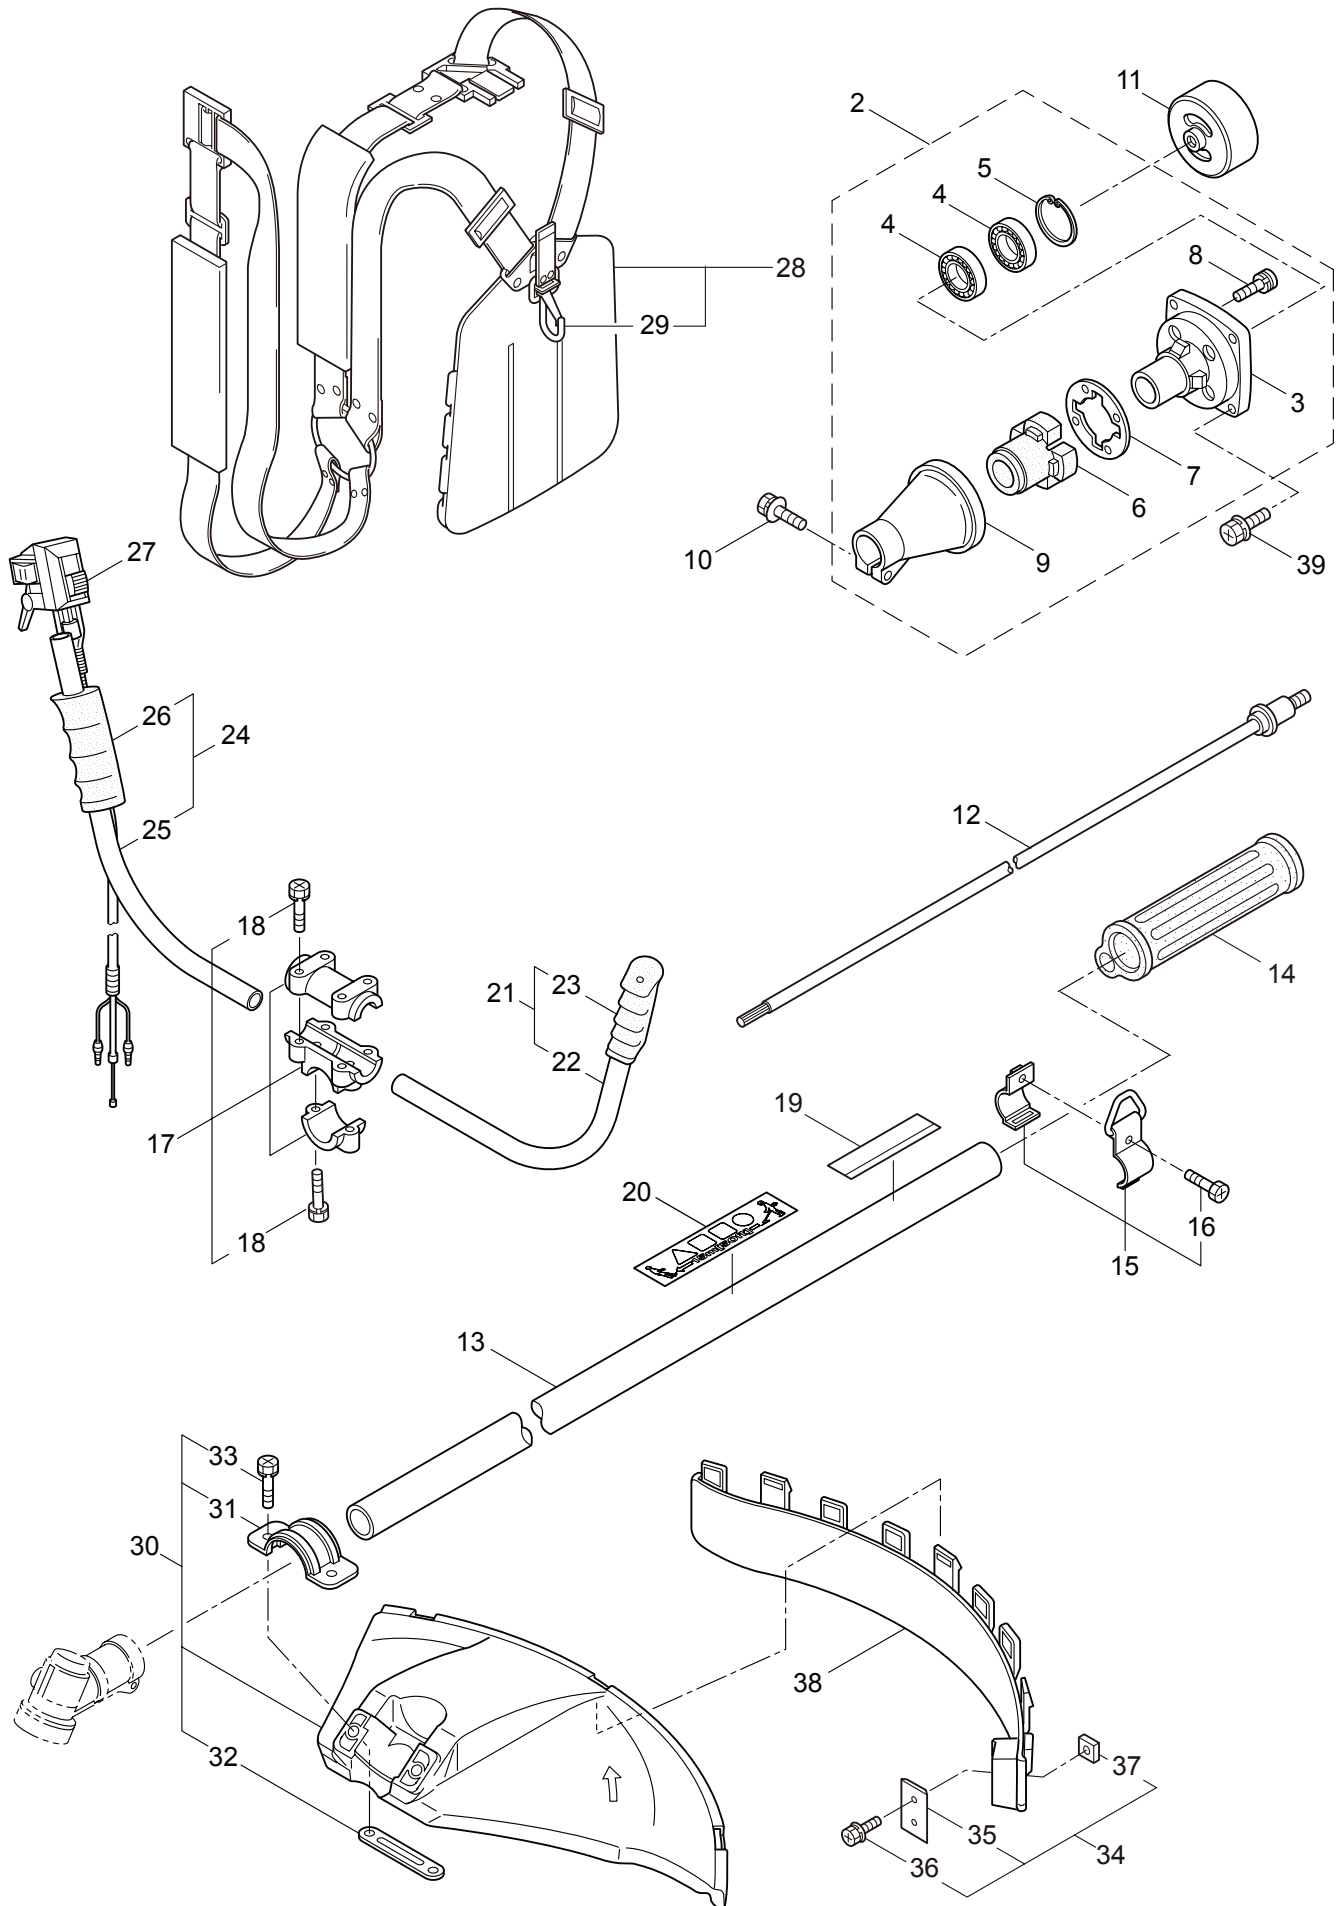

PARTS LIST

BC329H

CONTENTS

1. MAIN BODY	1 ~ 2
2. GEARCASE.....	3 ~ 4
3. ENGINE	5 ~ 8
4. CARBURETOR, FUEL TANK	9 ~ 10

2013. 01.

MARUYAMA

P/N 521461-1

1. BC329H
MAIN BODY

Ref. No.	Part No.	Part Name	Q'ty	Remarks
1-1	347494	BC329H	1	
1-2	215512	Clutch Case Ass'y	1	Incl.3-9
1-3	214592	Bearing Case	1	
1-4	214161	Bearing	2	#6000ZZ
1-5	054676	Snap Ring	1	#26
1-6	214162	Buffer	1	
1-7	214163	Washer	1	
1-8	092033	Screw	4	M5x15
1-9	214593	Driveshaft Tube Adapter	1	
1-10	092550	Bolt	1	M5x25-7T
1-11	054677	Clutch Drum	1	
1-12	219268	Driveshaft Ass'y	1	
1-13	218711	Driveshaft Tube	1	
1-14	215532	Shaft Grip	1	
1-15	054691	Hanging Bracket Ass'y	1	Incl.16
1-16	089738	Bolt	1	M5x15
1-17	215418	Bracket Ass'y	1	Incl.18
1-18	092561	Bolt	6	M5x25
1-19	227203	Label	1	BC329H
1-20	213750	Label	1	Caution
1-21	225225	Handle (A) Ass'y	1	Incl.22,23
1-22	219362	Handle (A)	1	
1-23	218467	Handle Grip	1	
1-24	225227	Handle (B) Ass'y	1	Incl.25,26
1-25	219363	Handle (B)	1	
1-26	218468	Handle Grip	1	
1-27	221784	Throttle Trigger	1	
1-28	219612	Hanging Strap Ass'y	1	Incl.29
1-29	231657	Hook	1	
1-30	228302	Safety Cover Ass'y	1	Incl.31-33
1-31	227822	Bracket	1	
1-32	227819	Bracket	1	
1-33	092555	Bolt	2	M6x30
1-34	230789	String Cutter Ass'y	1	Incl.35-37
1-35	230747	String Cutter	1	
1-36	817002	Bolt	1	M5x20
1-37	228325	Nut	1	
1-38	230748	Cover Extention	1	
1-39	817002	Bolt	4	M5x20