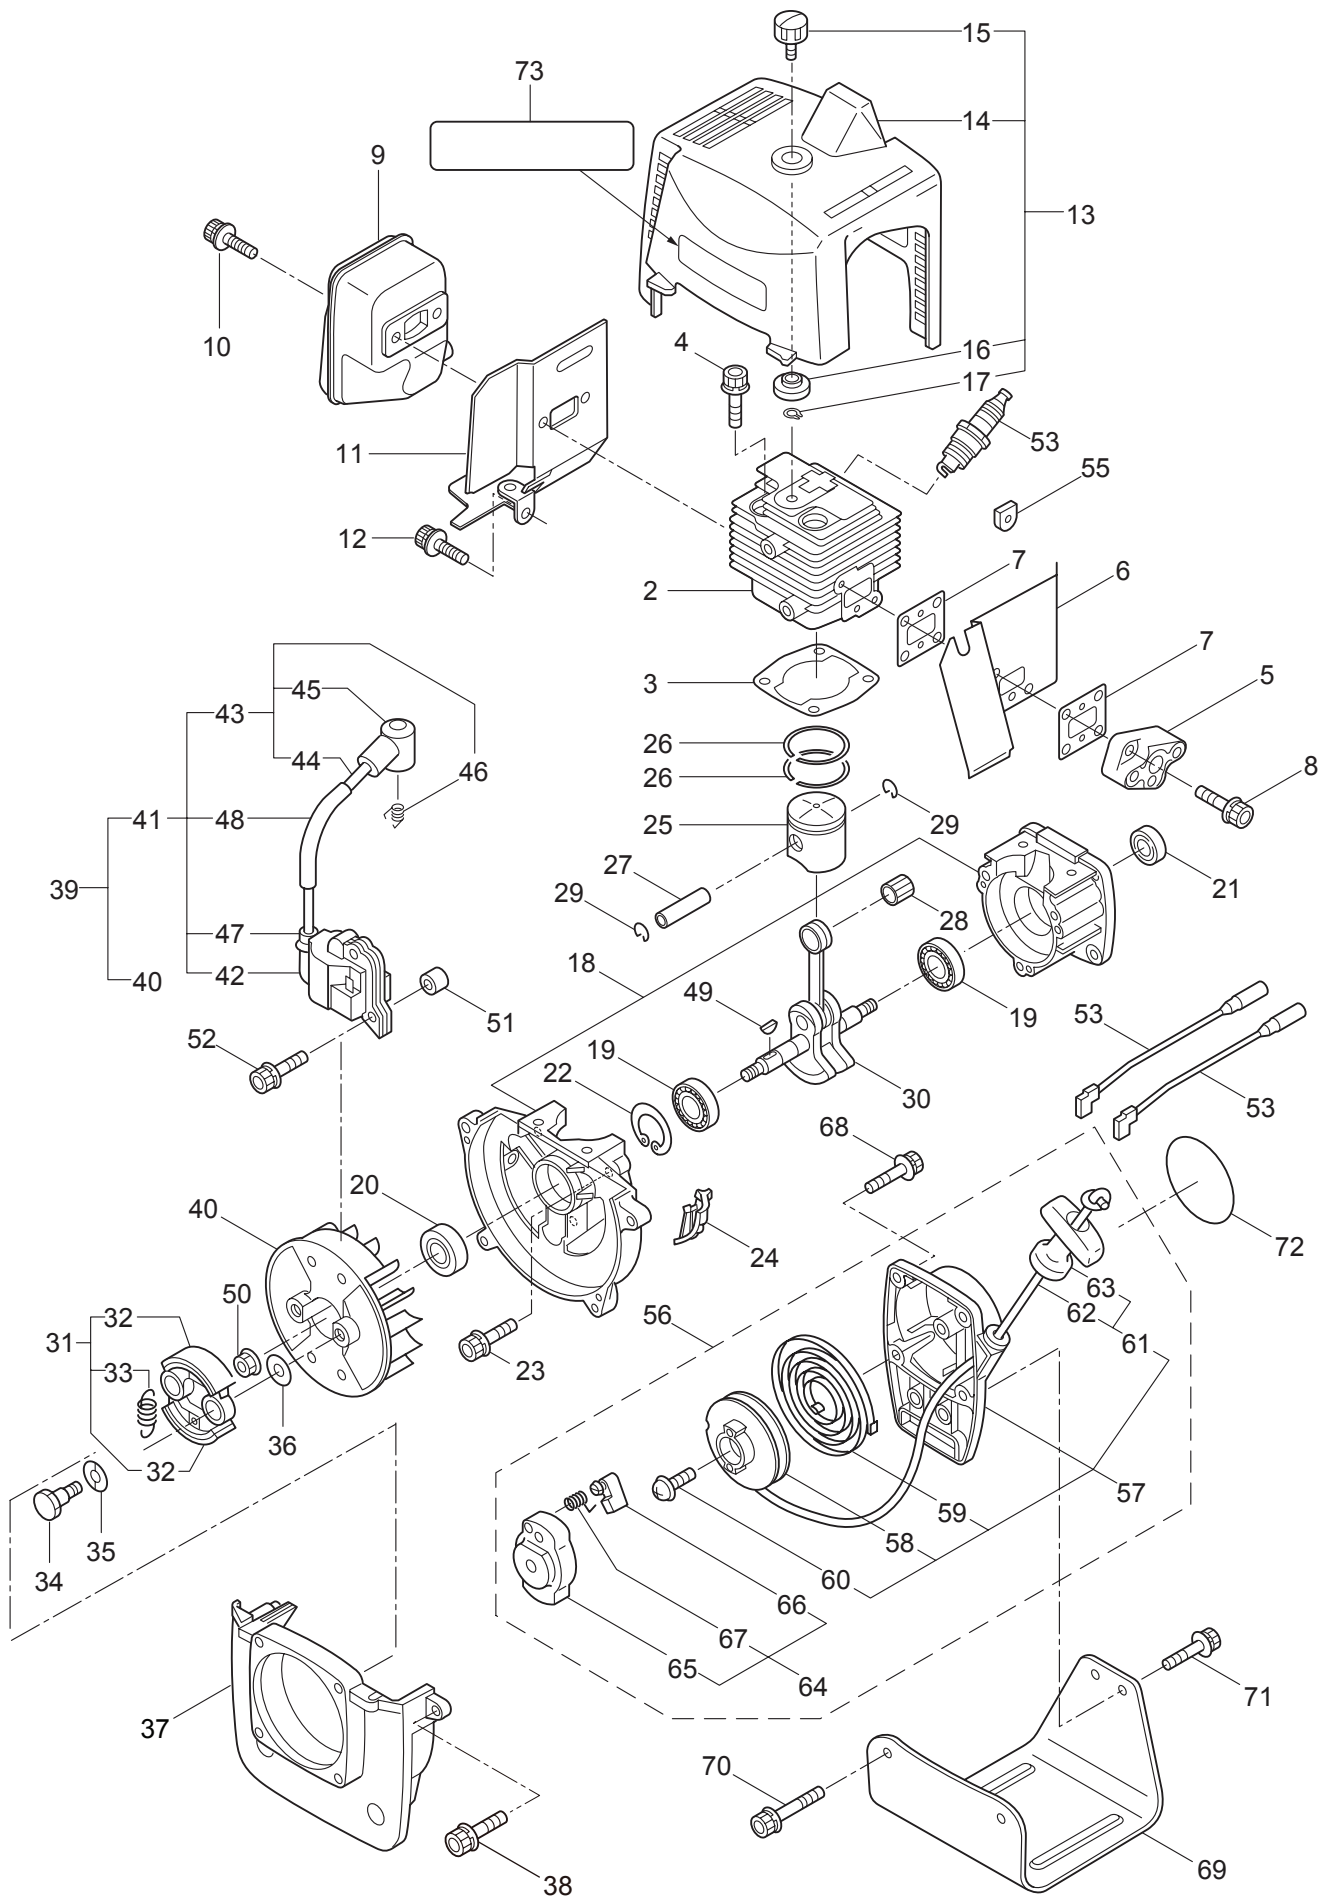

3. BC329H ENGINE

Ref. No.	Part No.	Part Name	Q'ty	Remarks
3-1	850609	Engine	1	AE320/107
3-2	261360	Cylinder	1	New gasket required
3-3	261528	Gasket	1	
3-4	261250	Cap Screw	4	M5x20
3-5	261938	Insulator	1	New gasket required
3-6	261364	Air Duct	1	
3-7	261171	Gasket	2	
3-8	265924	Cap Screw	2	M5x25
3-9	280619	Muffler	1	
3-10	266402	Cap Screw	2	M5x55
3-11	261833	Gasket	1	
3-12	261607	Cap Screw	1	M5x16
3-13	265304	Top Cover Ass'y	1	Incl.14-17
3-14	265305	Top Cover	1	
3-15	261018	Knob	1	
3-16	261020	Spacer	1	
3-17	261734	Snap Ring	1	#5
3-18	261379	Crankcase	1	
3-19	261384	Bearing	2	#6201C3
3-20	261385	Oil Seal	1	ISCD12327
3-21	261386	Oil Seal	1	ISCD12227
3-22	016732	Snap Ring	1	#32
3-23	261612	Cap Screw	3	M5x30
3-24	265458	Screen	1	
3-25	266980	Piston	1	
3-26	261390	Piston Ring	2	(2)Required
3-27	261555	Piston Pin	1	7x10x31.5L
3-28	261392	Bearing,Needle	1	KBK10x14x12.5x1
3-29	261393	Clip,Piston Pin	2	
3-30	261395	Crankshaft/Conn.Rod Ass'y	1	
3-31	264503	Clutch Ass'y	1	Incl.32,33
3-32	264504	Clutch Shoe	2	(2)Required
3-33	263614	Spring,Clutch	1	
3-34	264505	Bolt	2	
3-35	261777	Wave Washer	2	
3-36	261189	Washer	2	6x16.5x1.2
3-37	281325	Fan Cover	1	
3-38	261250	Cap Screw	2	M5x20
3-39	267391	Magneto Ass'y	1	Incl.40-48
3-40	261356	Rotor/Fan	1	
3-41	267400	Ignition Coil Ass'y	1	Incl.42-48
3-42	267401	Coil	1	
3-43	267403	Spark Plug Wire Ass'y	1	Incl.44-46
3-44	267404	Spark Plug Wire	1	
3-45	261074	Plug Boot	1