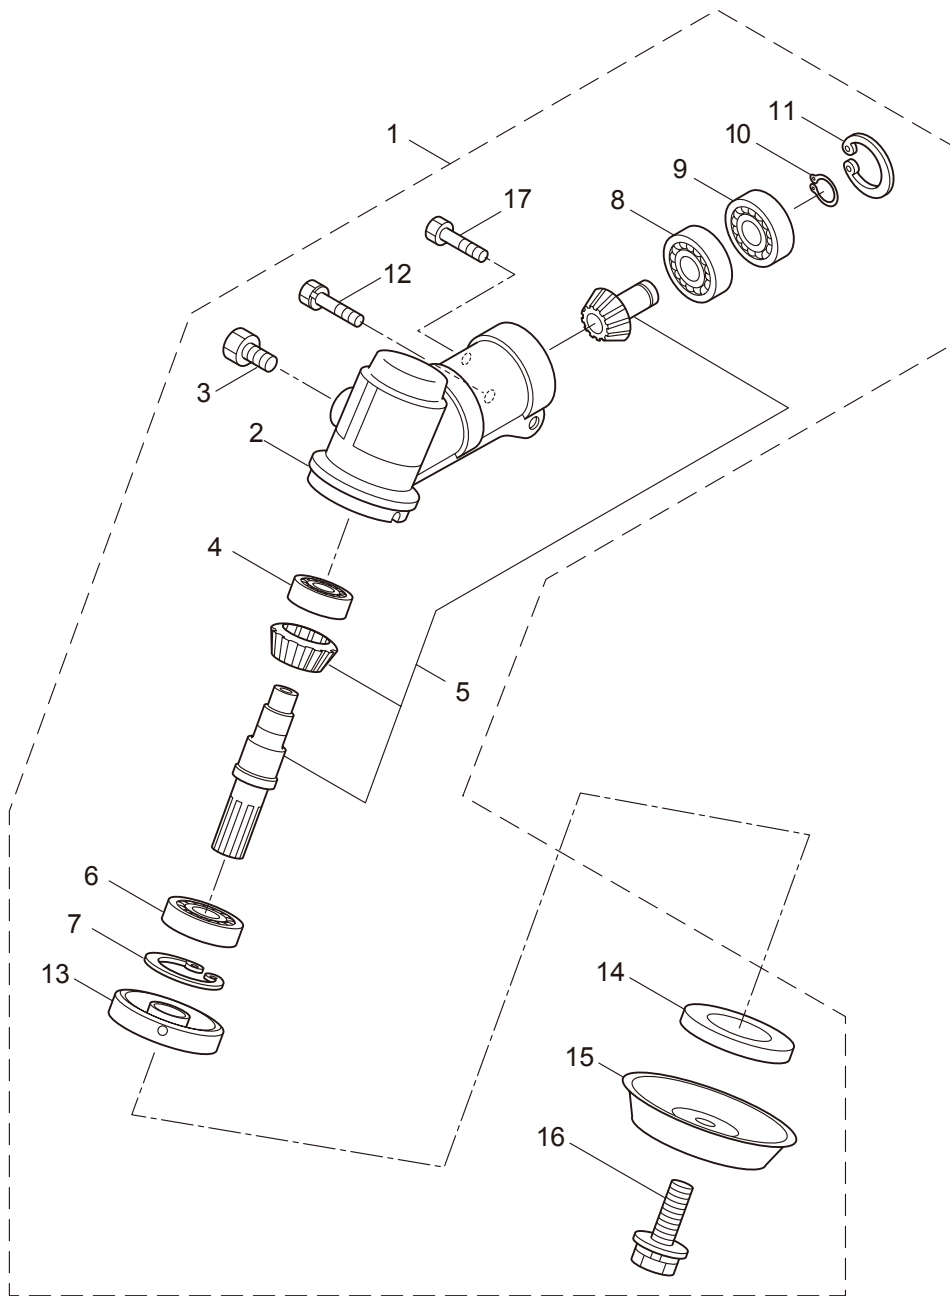

2. BC329H
GEARCASE

Ref. No.	Part No.	Part Name	Q'ty	Remarks
2-1	228403	Gearcase Ass'y	1	Incl.2-17
2-2	225960	Gearcase	1	
2-3	234247	Bolt	1	M8x8
2-4	227990	Bearing	1	#608
2-5	228416	Gear Set	1	
2-6	227991	Bearing	1	#6001DDU
2-7	055185	Snap Ring	1	#28
2-8	227992	Bearing	1	#609
2-9	227993	Bearing	1	#609Z
2-10	228477	Snap Ring	1	#9
2-11	140270	Snap Ring	1	#24
2-12	092550	Bolt	1	M5x25-7T
2-13	212986	Boss Adapter	1	
2-14	140275	Clamping Washer	1	
2-15	215547	Stabilizer	1	
2-16	215610	Bolt	1	M8x22,Counterclockwise
2-17	225896	Bolt	1	M5x10
2-18	210418	Box Spanner	1	13x19x(+)
2-19	210181	Lever Handle	1	3.5x170L
2-20	022865	Double-ended Wrench	1	8x10
2-21	225231	Instruction Manual	1