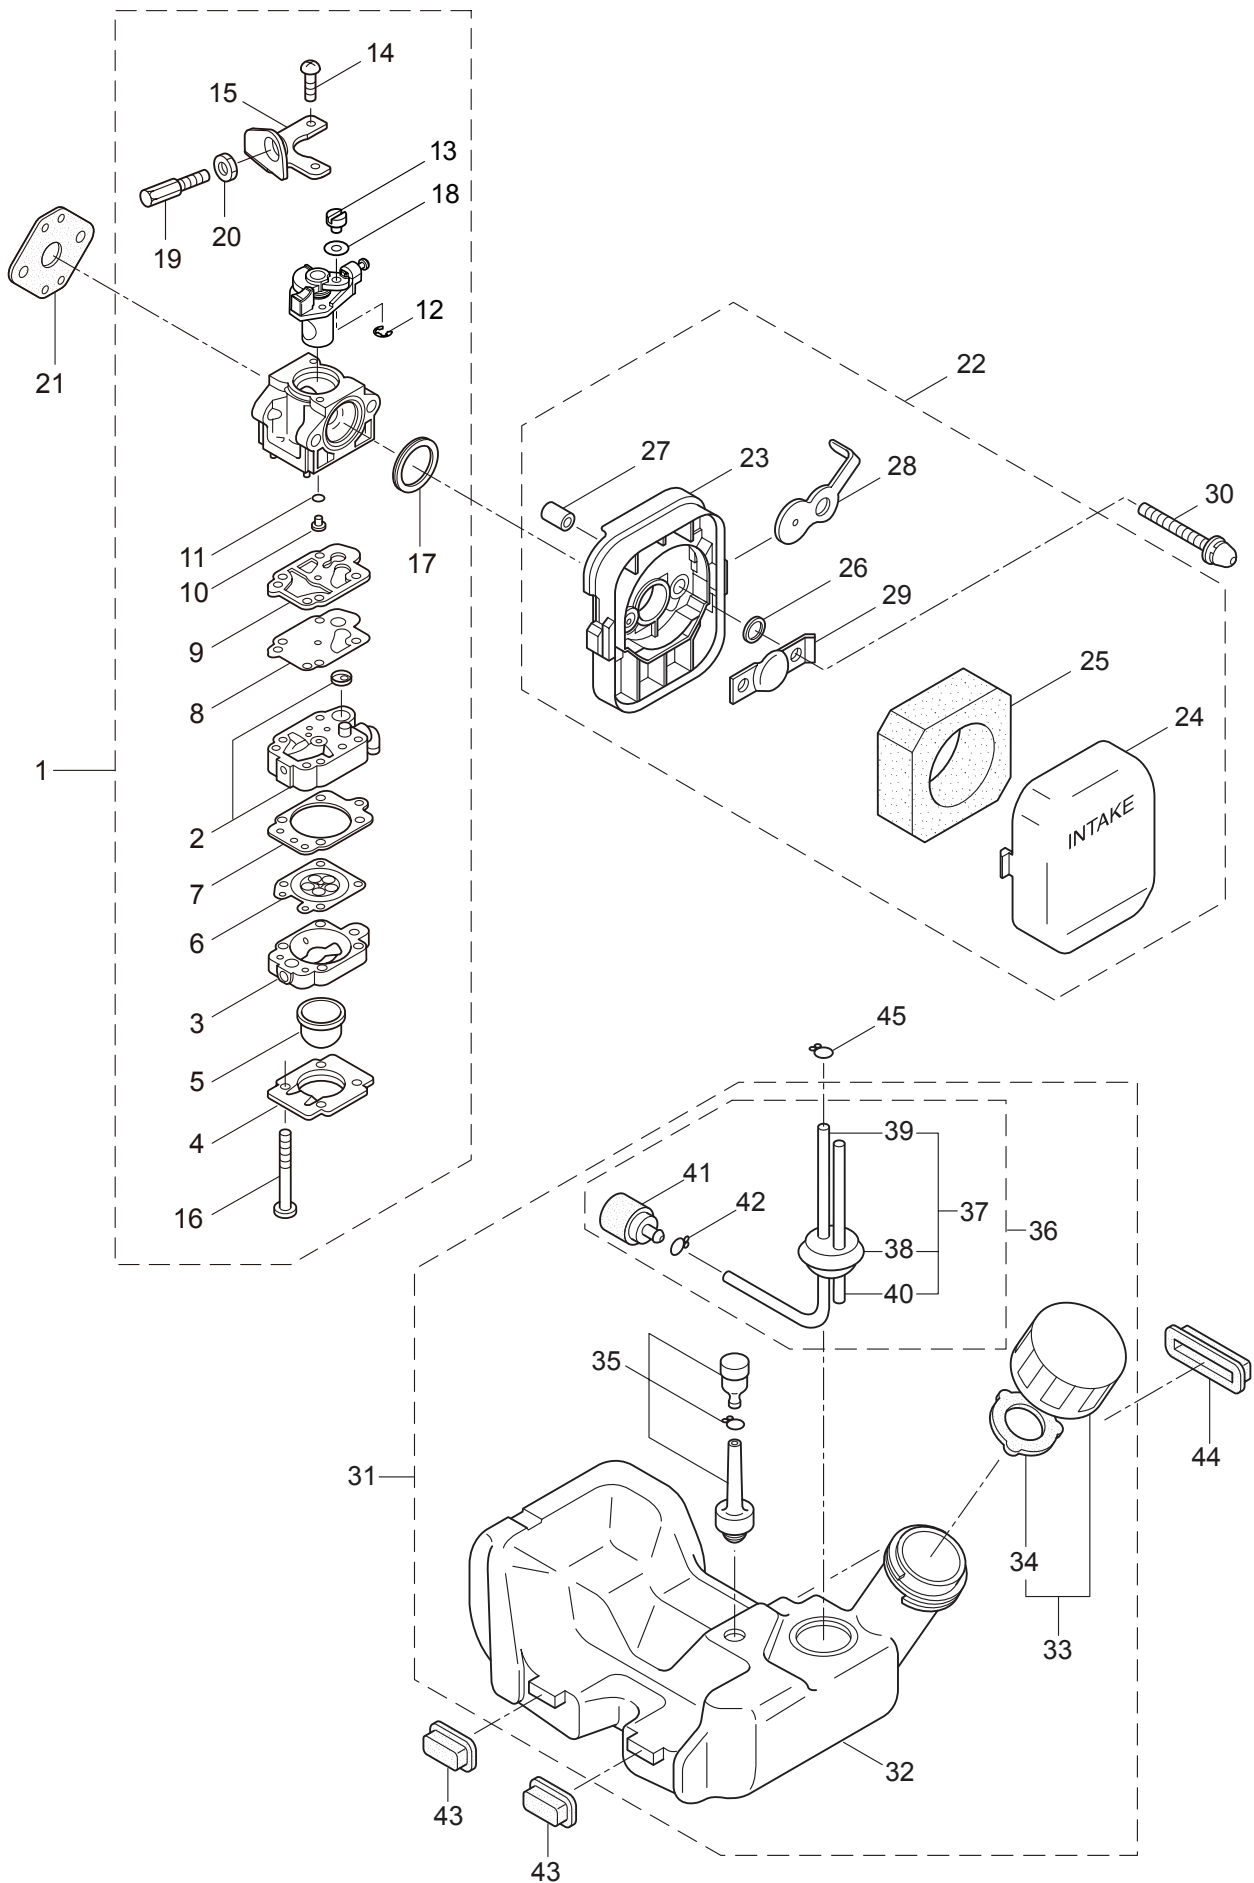

4. BC329H
CARBURETOR, FUEL TANK

Ref. No.	Part No.	Part Name	Q'ty	Remarks
4-1	268537	Carburetor Ass'y	1	Incl.2-20 New gasket required
4-2	262985	Pump Body	1	
4-3	262991	Purge Body	1	
4-4	262992	Cover Plate	1	
4-5	261874	Primer Bulb	1	
4-6	261873	Diaphragm,Metering	1	
4-7	262993	Gasket	1	
4-8	262994	Diaphragm,Fuel Pump	1	
4-9	262995	Gasket	1	
4-10	262121	Main Jet	1	#41
4-11	261871	O-Ring	1	
4-12	261876	E-Ring	1	
4-13	261658	Swivel	1	
4-14	261875	Screw	2	
4-15	264677	Bracket	1	
4-16	262996	Screw	4	
4-17	261657	Packing	1	
4-18	264678	Washer	1	
4-19	263994	Adapter	1	
4-20	261878	Nut	1	
4-21	261864	Gasket	1	
4-22	262902	Air Filter Ass'y	1	Incl.23-29
4-23	263005	Housing	1	
4-24	262998	Cover	1	
4-25	263006	Element	1	
4-26	263000	Washer	1	
4-27	263001	Sleeve	2	
4-28	263007	Choke Valve	1	
4-29	263003	Plate	1	
4-30	264016	Cap Screw	2	M5x60
4-31	264749	Fuel Tank Ass'y	1	Incl.32-42
4-32	264752	Fuel Tank	1	
4-33	261584	Fuel Tank Cap Ass'y	1	Incl.34
4-34	261105	Gasket	1	
4-35	261696	Breather Ass'y	1	
4-36	265752	Fuel Pipe Pick-up Ass'y	1	Incl.37-42
4-37	264031	Fuel Pipe Ass'y	1	Incl.38-40
4-38	261115	Grommet	1	
4-39	261690	Fuel Pipe	1	160L
4-40	263038	Return Pipe	1	3x6x85L
4-41	264653	Filter Ass'y	1	
4-42	261117	Clip	1	
4-43	261118	Pad	2	
4-44	261119	Pad	1	
4-45	261117	Clip	1