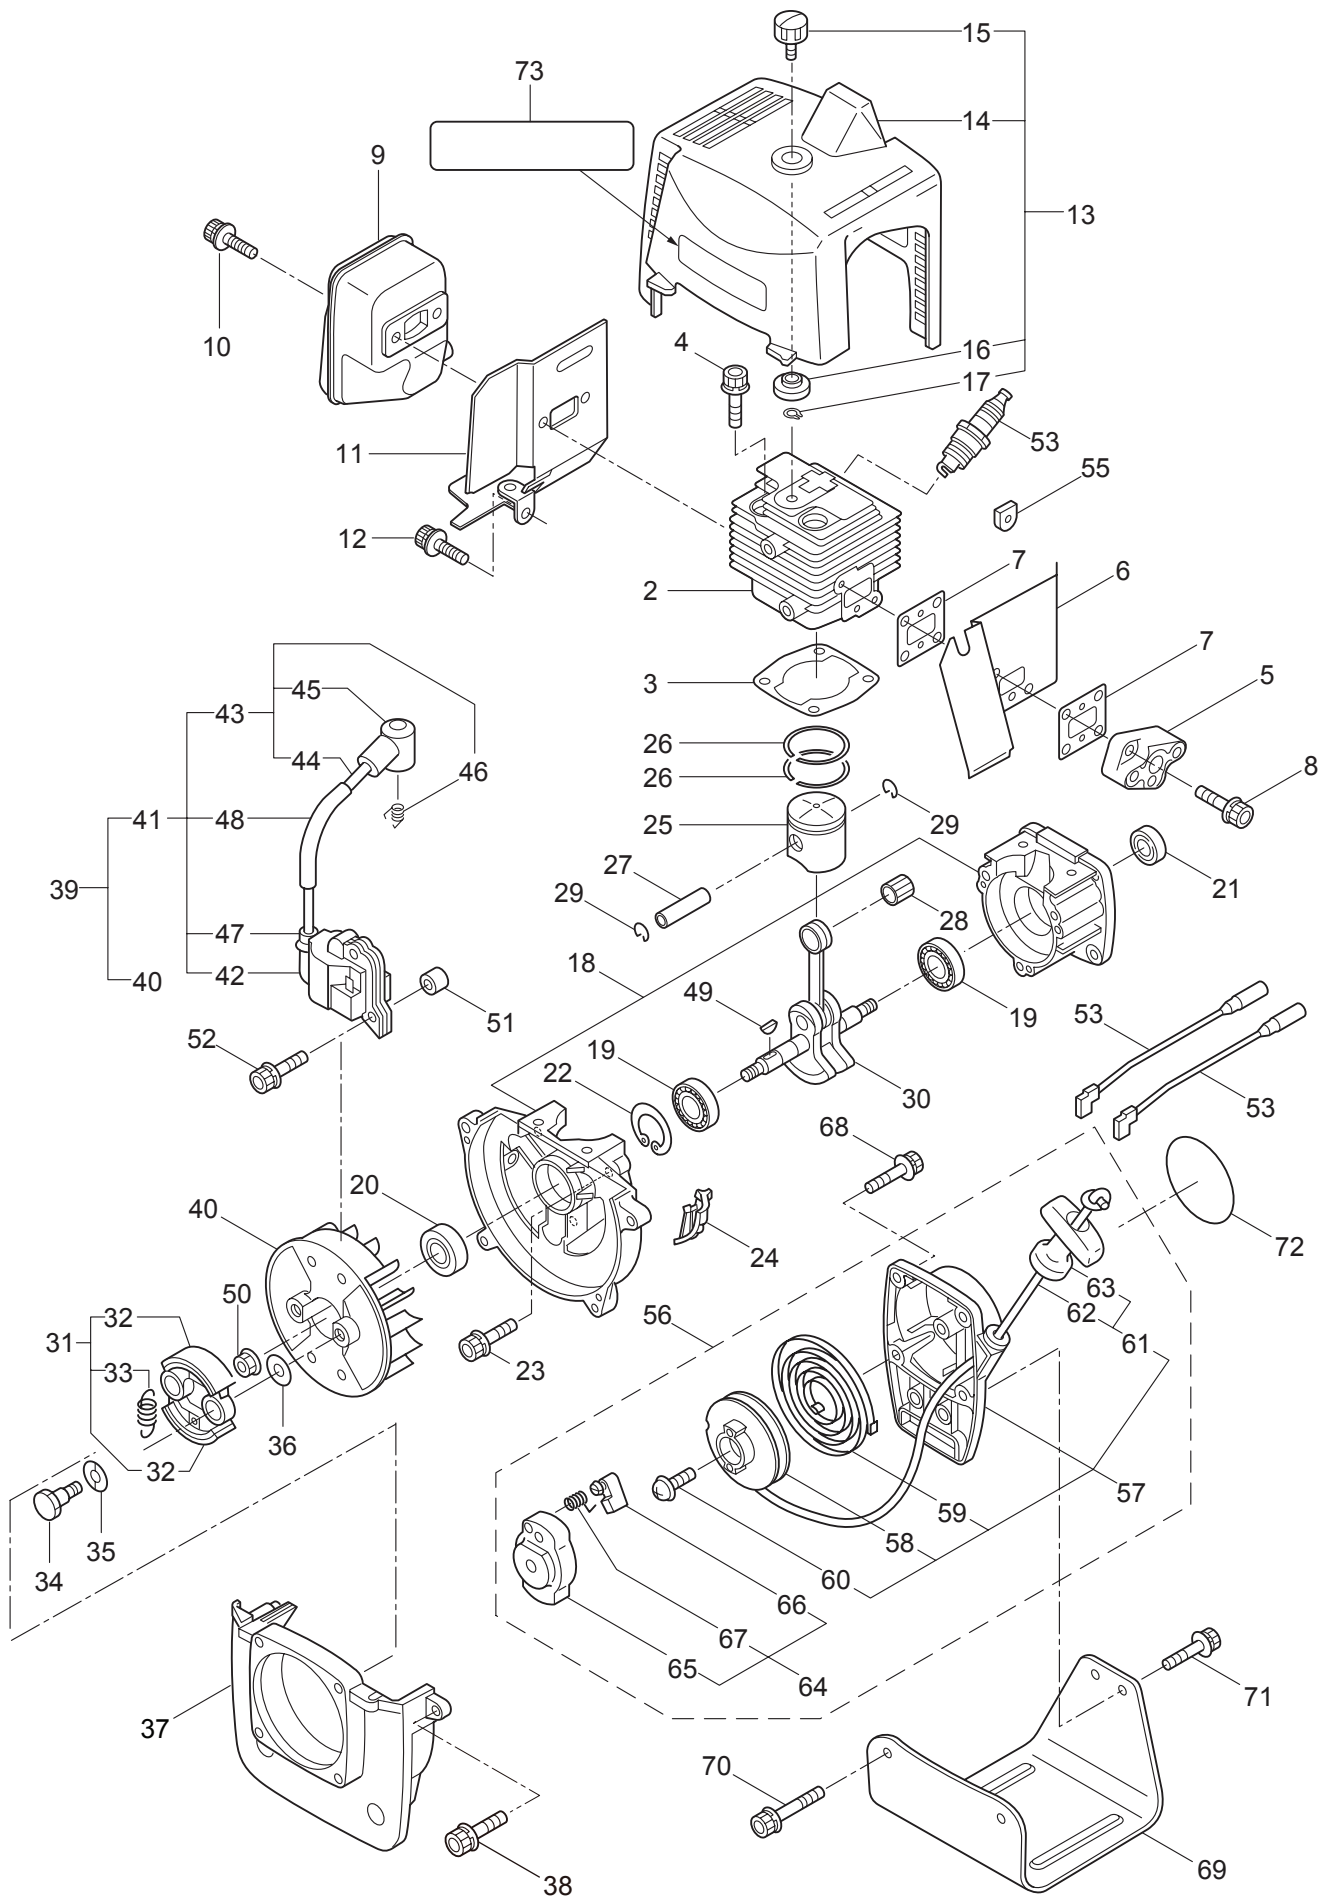

3. BC329H ENGINE

Ref. No.	Part No.	Part Name	Q'ty	Remarks
3-46	261075	Connector	1	
3-47	261072	Cap	1	
3-48	269418	Insulator	1	
3-49	261076	Woodruff Key	1	3x10
3-50	261417	Nut,Rotor	1	M8
3-51	280381	Spacer	2	
3-52	261256	Cap Screw	2	M4x25
3-53	261200	Spark Plug	1	NGK BPM6Y
3-54	267492	Lead	2	130L
3-55	261202	Grommet	1	
3-56	262006	Recoil Starter Ass'y	1	Incl.57-67
3-57	262039	Recoil Ass'y	1	Incl.58-63
3-58	261720	Pulley	1	
3-59	261721	Spiral Spring	1	
3-60	262922	Screw	1	
3-61	261723	Rope Ass'y	1	Incl.62,63
3-62	261724	Starter Rope	1	3x890L
3-63	261725	Starter Grip	1	
3-64	263475	Starter Pawl Ass'y	1	Incl.65-67
3-65	263476	Pawl Case	1	
3-66	263477	Pawl	1	
3-67	261728	Return Spring	1	
3-68	261257	Cap Screw	4	M4x16
3-69	264659	Stand	1	
3-70	268270	Cap Screw	2	M5x40
3-71	261607	Cap Screw	2	M5x16
3-72	281726	Label	1	
3-73	281758	Label	1	MUS MARUYAMA