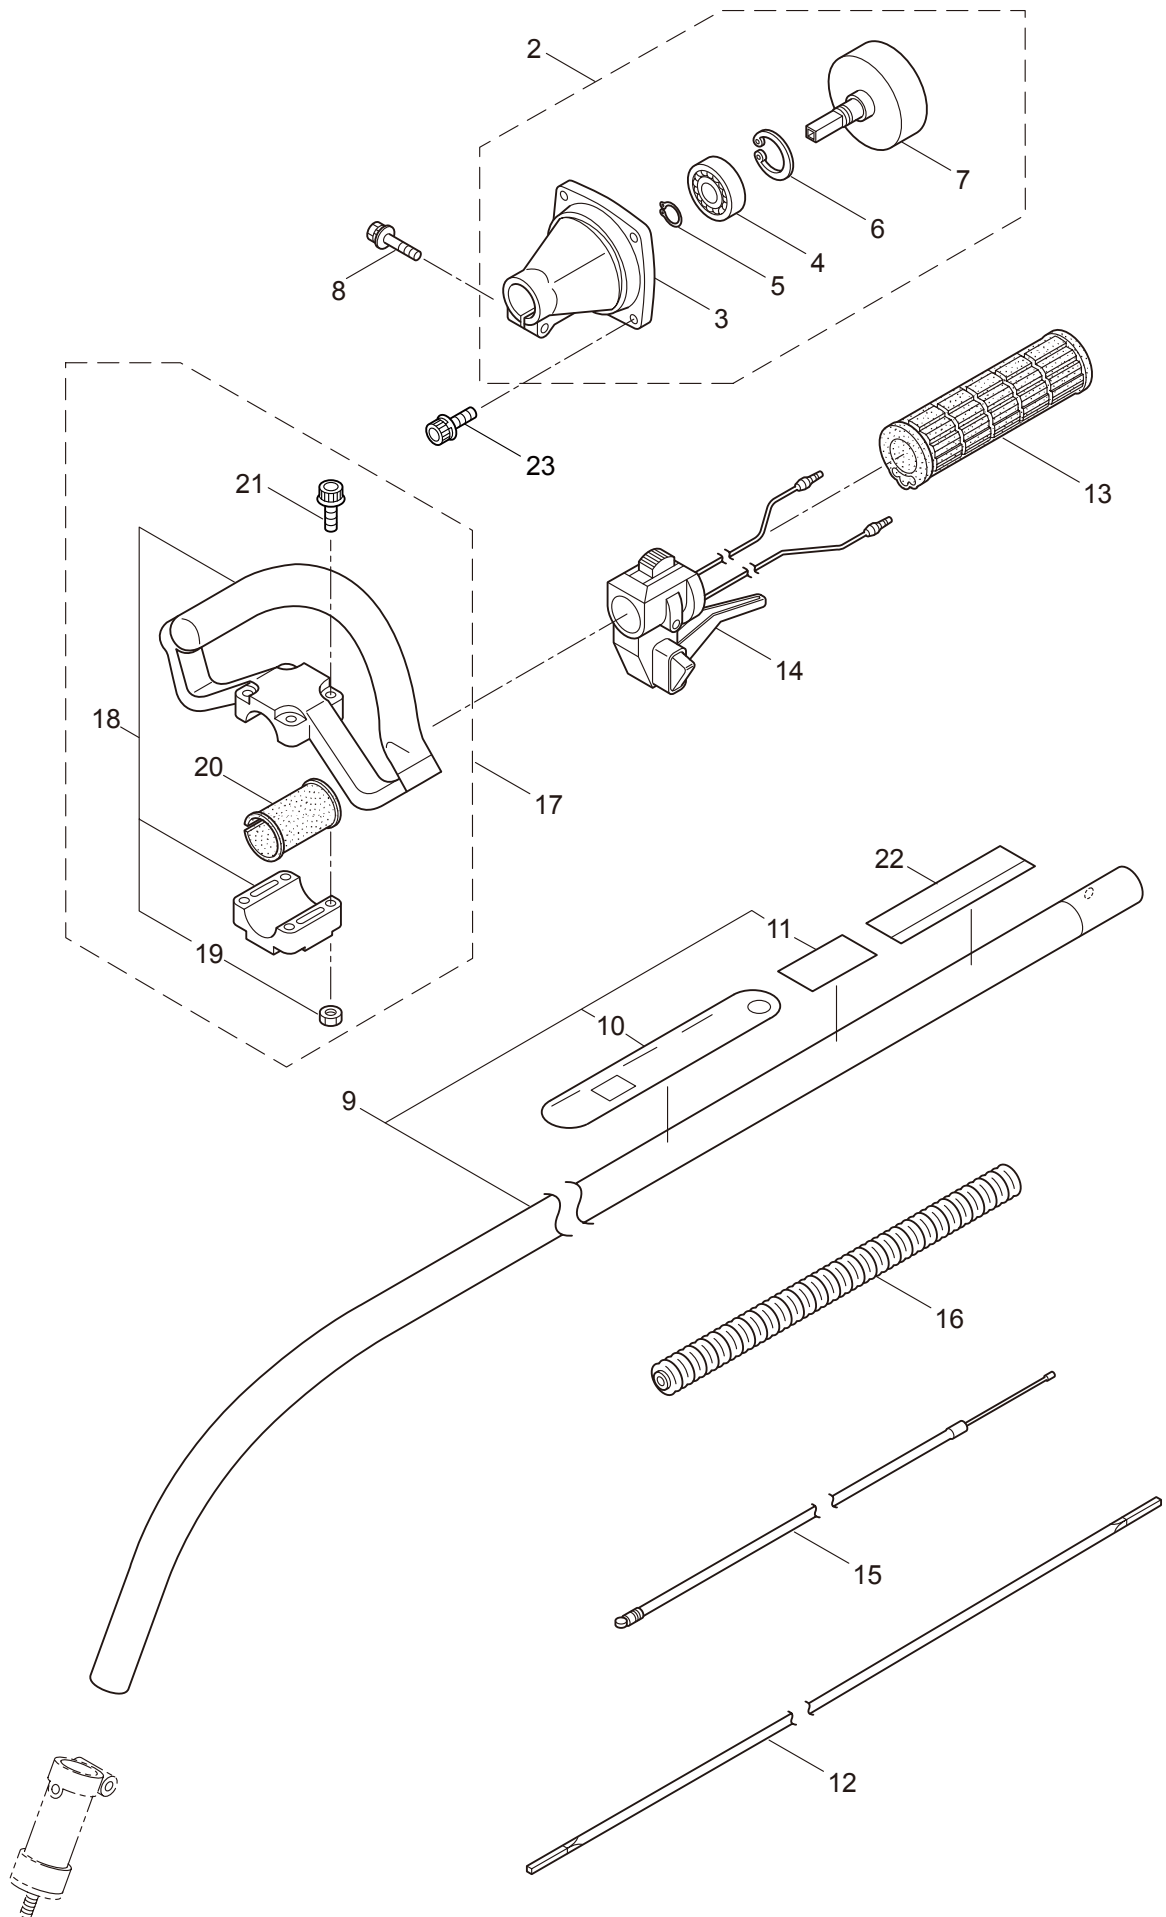

MARUYAMA

ILLUSTRATED PARTS LIST

BC2321C-CA

BRUSHCUTTER

BC2321C-CA
BRUSH CUTTER
PART #522640-09/2008

Maruyama. *E x t r a o r d i n a r y .*

1. BC2321C-CA
MAIN BODY

Ref. No.	Part No.	Part Name	Q'ty	Remarks
1-2	218868	Clutch Case Ass'y	1	Incl.3-7
1-3	218869	Clutch Case	1	
1-4	012649	Bearing	1	#6201ZZ
1-5	140273	Snap Ring	1	#12
1-6	016732	Snap Ring	1	#32
1-7	218492	Clutch Drum	1	
1-8	261246	Cap Screw	1	M5x25
1-9	220079	Driveshaft Tube Ass'y	1	Incl.10,11
1-10	221501	Label	1	Warning
1-11	223926	Label	1	Lubricate
1-12	215985	Driveshaft	1	
1-13	215995	Shaft Grip	1	
1-14	222902	Throttle Trigger	1	
1-15	213444	Throttle Cable	1	340L
1-16	213548	Plastic Tube	1	#10x200L
1-17	229597	Loop Handle Ass'y	1	Incl.18-21
1-18	222938	Loop Handle	1	Incl.19
1-19	081028	Nut	4	M5
1-20	216004	Packing	1	
1-21	215608	Cap Screw	4	M5x30x16
1-22	229596	Label	1	BC2321C-CA
1-23	261250	Cap Screw	4	M5x20

2. BC2321C-CA
BEARING HEAD

Ref. No.	Part No.	Part Name	Q'ty	Remarks
2-1	215986	Bearing Head Ass'y	1	Incl.2-8
2-2	215987	Case,Bearing	1	
2-3	215988	Attaching Shaft	1	
2-4	215989	Bearing	2	#608DD
2-5	215990	Spacer	1	
2-6	215991	Washer	1	
2-7	015845	Spring Washer	1	M8
2-8	215992	Attaching Shaft Adapter	1	
2-9	261246	Cap Screw	1	M5x25
2-10	215993	Cap Screw	1	M5x10
2-11	229598	Safety Cover Ass'y	1	Incl.12-18
2-12	215999	Guard	1	
2-13	216000	String Cutter	1	
2-14	216001	Cap Screw	2	M5x16
2-15	089901	Spring Washer	2	M5
2-16	089846	Nut	2	M5
2-17	216863	Cap Screw	1	M6x40
2-18	089885	Nut	1	M6
2-19	210418	Box Spanner	1	13x19x(+)
2-20	219431	Wrench	1	3mm
2-21	219432	Wrench	1	4mm
2-22	219433	Wrench	1	5mm
2-23	840781	Semi-Auto Head (L/R), 4	1	
2-24	229620	Instruction Manual	1	