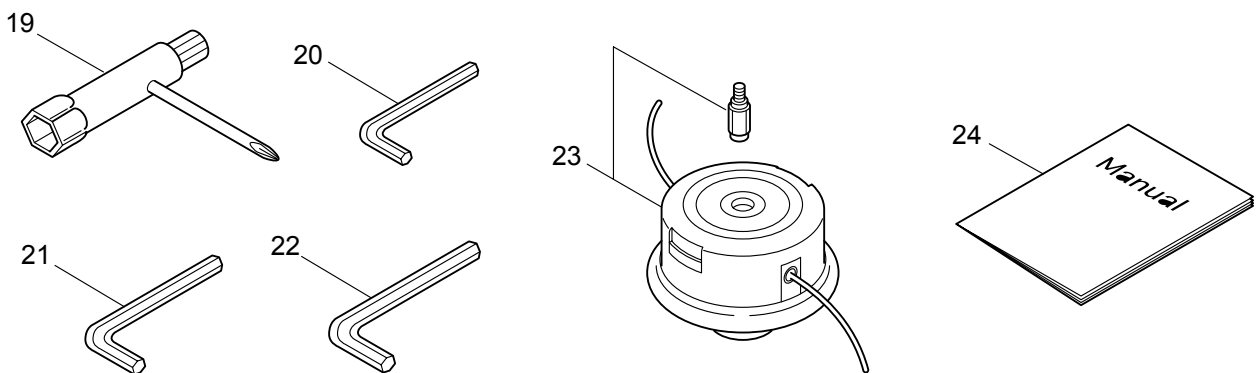

MARUYAMA

ILLUSTRATED PARTS LIST

BC2321C-CA

BRUSHCUTTER

BC2321C-CA
BRUSH CUTTER
PART #522640-09/2008

Maruyama. *E x t r a o r d i n a r y .*

1. BC2321C-CA
MAIN BODY

Ref. No.	Part No.	Part Name	Q'ty	Remarks
1-2	218868	Clutch Case Ass'y	1	Incl.3-7
1-3	218869	Clutch Case	1	
1-4	012649	Bearing	1	#6201ZZ
1-5	140273	Snap Ring	1	#12
1-6	016732	Snap Ring	1	#32
1-7	218492	Clutch Drum	1	
1-8	261246	Cap Screw	1	M5x25
1-9	220079	Driveshaft Tube Ass'y	1	Incl.10,11
1-10	221501	Label	1	Warning
1-11	223926	Label	1	Lubricate
1-12	215985	Driveshaft	1	
1-13	215995	Shaft Grip	1	
1-14	222902	Throttle Trigger	1	
1-15	213444	Throttle Cable	1	340L
1-16	213548	Plastic Tube	1	#10x200L
1-17	229597	Loop Handle Ass'y	1	Incl.18-21
1-18	222938	Loop Handle	1	Incl.19
1-19	081028	Nut	4	M5
1-20	216004	Packing	1	
1-21	215608	Cap Screw	4	M5x30x16
1-22	229596	Label	1	BC2321C-CA
1-23	261250	Cap Screw	4	M5x20

2. BC2321C-CA
BEARING HEAD

Ref. No.	Part No.	Part Name	Q'ty	Remarks
2-1	215986	Bearing Head Ass'y	1	Incl.2-8
2-2	215987	Case,Bearing	1	
2-3	215988	Attaching Shaft	1	
2-4	215989	Bearing	2	#608DD
2-5	215990	Spacer	1	
2-6	215991	Washer	1	
2-7	015845	Spring Washer	1	M8
2-8	215992	Attaching Shaft Adapter	1	
2-9	261246	Cap Screw	1	M5x25
2-10	215993	Cap Screw	1	M5x10
2-11	229598	Safety Cover Ass'y	1	Incl.12-18
2-12	215999	Guard	1	
2-13	216000	String Cutter	1	
2-14	216001	Cap Screw	2	M5x16
2-15	089901	Spring Washer	2	M5
2-16	089846	Nut	2	M5
2-17	216863	Cap Screw	1	M6x40
2-18	089885	Nut	1	M6
2-19	210418	Box Spanner	1	13x19x(+)
2-20	219431	Wrench	1	3mm
2-21	219432	Wrench	1	4mm
2-22	219433	Wrench	1	5mm
2-23	840781	Semi-Auto Head (L/R), 4	1	
2-24	229620	Instruction Manual	1	