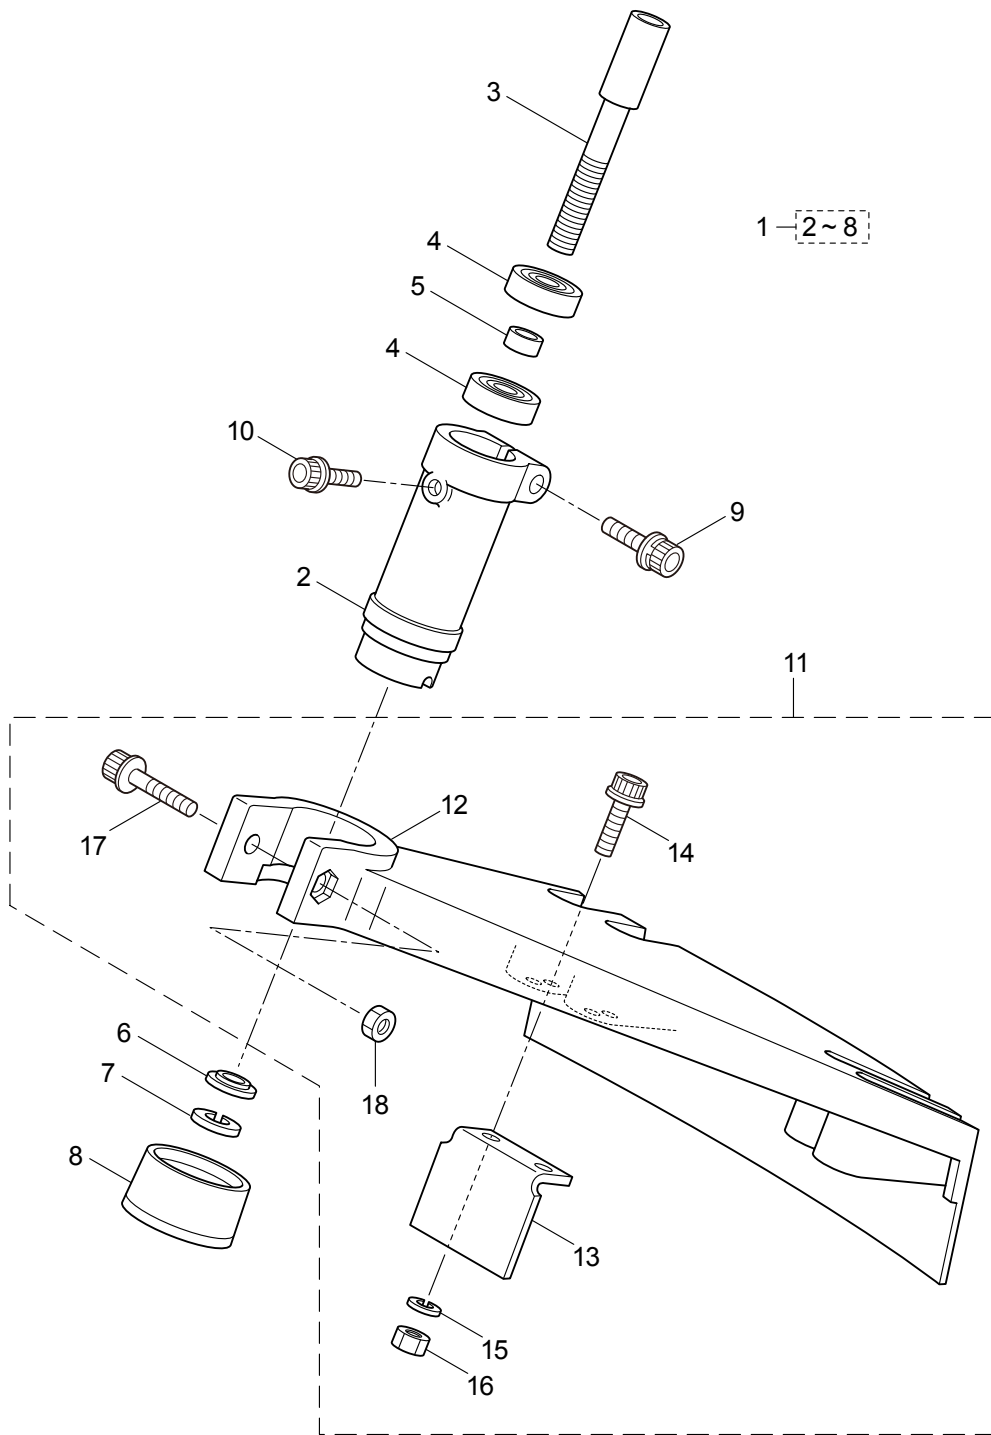

MARUYAMA

ILLUSTRATED PARTS LIST

BC2321C-CA

BRUSHCUTTER

BC2321C-CA
BRUSH CUTTER
PART #522640-09/2008

Maruyama. *E x t r a o r d i n a r y .*

1. BC2321C-CA
MAIN BODY

Ref. No.	Part No.	Part Name	Q'ty	Remarks
1-2	218868	Clutch Case Ass'y	1	Incl.3-7
1-3	218869	Clutch Case	1	
1-4	012649	Bearing	1	#6201ZZ
1-5	140273	Snap Ring	1	#12
1-6	016732	Snap Ring	1	#32
1-7	218492	Clutch Drum	1	
1-8	261246	Cap Screw	1	M5x25
1-9	220079	Driveshaft Tube Ass'y	1	Incl.10,11
1-10	221501	Label	1	Warning
1-11	223926	Label	1	Lubricate
1-12	215985	Driveshaft	1	
1-13	215995	Shaft Grip	1	
1-14	222902	Throttle Trigger	1	
1-15	213444	Throttle Cable	1	340L
1-16	213548	Plastic Tube	1	#10x200L
1-17	229597	Loop Handle Ass'y	1	Incl.18-21
1-18	222938	Loop Handle	1	Incl.19
1-19	081028	Nut	4	M5
1-20	216004	Packing	1	
1-21	215608	Cap Screw	4	M5x30x16
1-22	229596	Label	1	BC2321C-CA
1-23	261250	Cap Screw	4	M5x20

2. BC2321C-CA
BEARING HEAD

Ref. No.	Part No.	Part Name	Q'ty	Remarks
2-1	215986	Bearing Head Ass'y	1	Incl.2-8
2-2	215987	Case,Bearing	1	
2-3	215988	Attaching Shaft	1	
2-4	215989	Bearing	2	#608DD
2-5	215990	Spacer	1	
2-6	215991	Washer	1	
2-7	015845	Spring Washer	1	M8
2-8	215992	Attaching Shaft Adapter	1	
2-9	261246	Cap Screw	1	M5x25
2-10	215993	Cap Screw	1	M5x10
2-11	229598	Safety Cover Ass'y	1	Incl.12-18
2-12	215999	Guard	1	
2-13	216000	String Cutter	1	
2-14	216001	Cap Screw	2	M5x16
2-15	089901	Spring Washer	2	M5
2-16	089846	Nut	2	M5
2-17	216863	Cap Screw	1	M6x40
2-18	089885	Nut	1	M6
2-19	210418	Box Spanner	1	13x19x(+)
2-20	219431	Wrench	1	3mm
2-21	219432	Wrench	1	4mm
2-22	219433	Wrench	1	5mm
2-23	840781	Semi-Auto Head (L/R), 4	1	
2-24	229620	Instruction Manual	1	