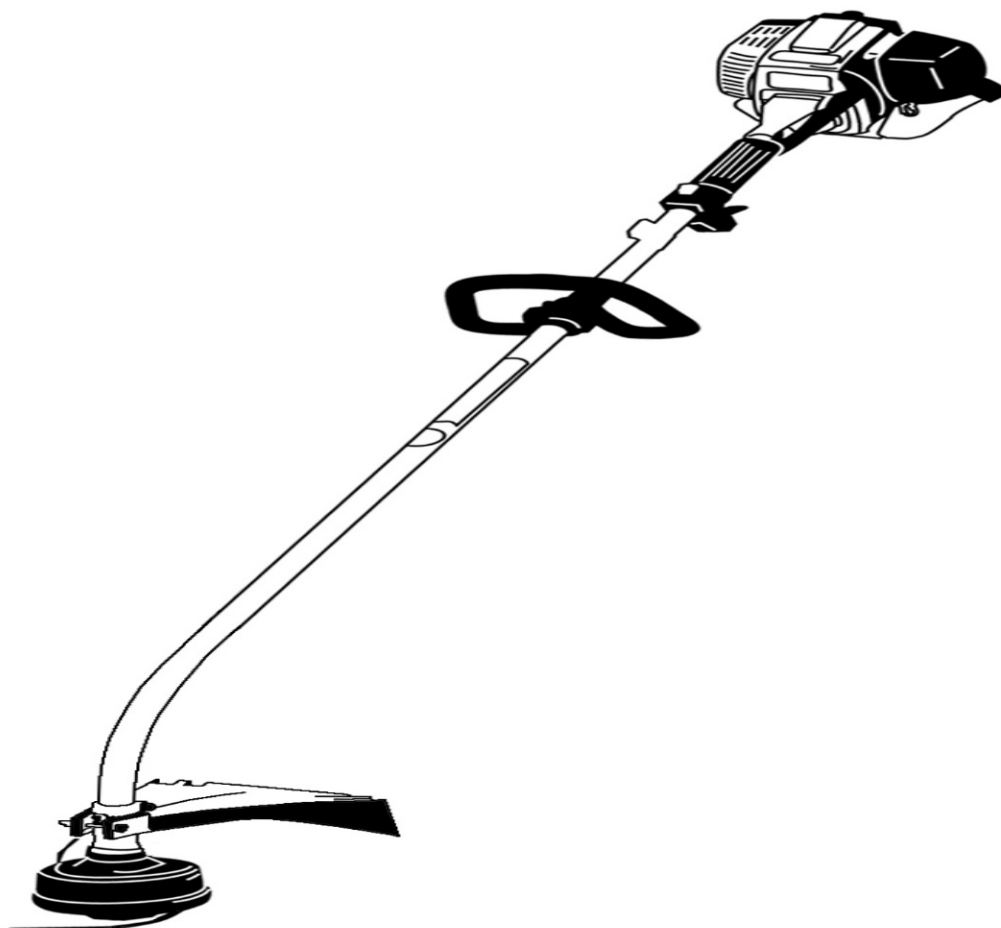

MARUYAMA

ILLUSTRATED PARTS LIST

BC2321C-CA

BRUSHCUTTER

BC2321C-CA
BRUSH CUTTER
PART #522640-09/2008

Maruyama. *E x t r a o r d i n a r y .*

1. BC2321C-CA
MAIN BODY

Ref. No.	Part No.	Part Name	Q'ty	Remarks
1-2	218868	Clutch Case Ass'y	1	Incl.3-7
1-3	218869	Clutch Case	1	
1-4	012649	Bearing	1	#6201ZZ
1-5	140273	Snap Ring	1	#12
1-6	016732	Snap Ring	1	#32
1-7	218492	Clutch Drum	1	
1-8	261246	Cap Screw	1	M5x25
1-9	220079	Driveshaft Tube Ass'y	1	Incl.10,11
1-10	221501	Label	1	Warning
1-11	223926	Label	1	Lubricate
1-12	215985	Driveshaft	1	
1-13	215995	Shaft Grip	1	
1-14	222902	Throttle Trigger	1	
1-15	213444	Throttle Cable	1	340L
1-16	213548	Plastic Tube	1	#10x200L
1-17	229597	Loop Handle Ass'y	1	Incl.18-21
1-18	222938	Loop Handle	1	Incl.19
1-19	081028	Nut	4	M5
1-20	216004	Packing	1	
1-21	215608	Cap Screw	4	M5x30x16
1-22	229596	Label	1	BC2321C-CA
1-23	261250	Cap Screw	4	M5x20

2. BC2321C-CA
BEARING HEAD

Ref. No.	Part No.	Part Name	Q'ty	Remarks
2-1	215986	Bearing Head Ass'y	1	Incl.2-8
2-2	215987	Case,Bearing	1	
2-3	215988	Attaching Shaft	1	
2-4	215989	Bearing	2	#608DD
2-5	215990	Spacer	1	
2-6	215991	Washer	1	
2-7	015845	Spring Washer	1	M8
2-8	215992	Attaching Shaft Adapter	1	
2-9	261246	Cap Screw	1	M5x25
2-10	215993	Cap Screw	1	M5x10
2-11	229598	Safety Cover Ass'y	1	Incl.12-18
2-12	215999	Guard	1	
2-13	216000	String Cutter	1	
2-14	216001	Cap Screw	2	M5x16
2-15	089901	Spring Washer	2	M5
2-16	089846	Nut	2	M5
2-17	216863	Cap Screw	1	M6x40
2-18	089885	Nut	1	M6
2-19	210418	Box Spanner	1	13x19x(+)
2-20	219431	Wrench	1	3mm
2-21	219432	Wrench	1	4mm
2-22	219433	Wrench	1	5mm
2-23	840781	Semi-Auto Head (L/R), 4	1	
2-24	229620	Instruction Manual	1	