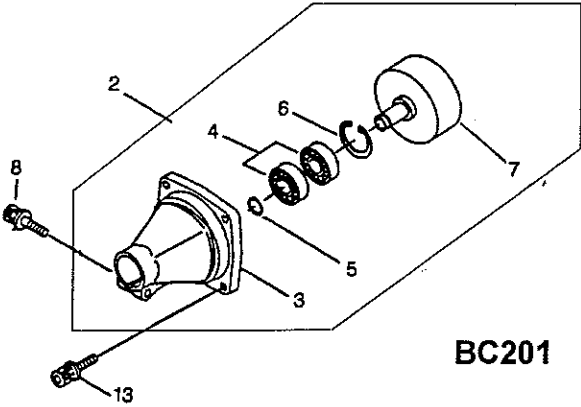

DRIVESHAFT BC200/201

DRIVESHAFT AND GEARCASE BC200/201

DRIVESHAFT

Ref No.	Part No.	Description	Q'ty	Notes
2	219469	Clutch Case Assy.	1	Include 3-7
3	218879	Bearing Case	1	
4	214161	Bearing	1	#6000ZZ
5	014210	C-Shaped Snap Ring 10	1	S10
6	054676	Snap Ring	1	H26
7	261856	Clutch Drum	1	
8	261246	Cap Screw	1	M5 X 25
9	261248	Clutch Drum Case	1	
10	261743	Bearing	2	#6000ZZNS7S
11	261774	Clutch Drum	1	
12	261786	Grommet	1	
13	261250	Bolt	1	M5 X 20
14	261233	Screw, Alignment	4	
15	218709	Driveshaft Tube	1	
15	215951	Driveshaft Tube	1	
16	219268	Driveshaft(W/Threads)	1	(BC201)
16	215657	Driveshaft(Splined)	1	(BC200)
17	216191	Label	1	
18	215534	Label	1	
19	215535	Label	1	
20	210781	Shoulder Strap	1	Not Shown
21	213548	Plastic Tube	1	
22	213445	Lead Wire	1	
23	213444	Throttle Cable	1	
24	215532	Shaft Grip	1	
25	215996	Throttle Lever	1	
26	215933	Bracket Assy	1	Include 27
27	261762	Screw	1	M5 X 14
28	215601	Loop Handle Assy	1	Include 29-32
29	214982	Handle Assy	1	
30	213171	Packing	1	
31	215608	Cap Screw	4	M5 X 30
32	089846	Nut	4	M5
33	214083	Outer Guide	1	

GEARCASE ASSEMBLY

Ref No.	Part No.	Description	Q'ty	Notes
1	218757	Gearcase Assy.	1	Include 2-20
2	215937	Gearcase	1	
3	089845	Bolt	1	M8 x 10
4	261246	Cap Screw	1	M5 x 25
5	210554	Bearing	1	#608
6	210555	Gear	1	
7	210556	Blade Axis	1	
8	972893	Bearing	1	
9	055185	Snap Ring	1	H28
10	215544	Pinion Gear	1	
11	210560	Bearing	1	#609
12	140268	Bearing	1	#609Z
13	140269	Snap Ring	1	S9
14	140270	Snap Ring	1	H24
15	215641	Oil Seal	1	D18286
16	217844	Collar	1	12 x 18 x 8.5L
17	217845	Boss Adapter	1	
18	215546	Clamping Washer	1	
19	215547	Stabilizer	1	
20	215610	Bolt	1	M8 x 22
21	261762	Screw	1	M5 x 14
22	215941	Cover Assy	1	Include 23-26
23	213843	Cover	1	
24	215943	Bracket	1	
25	261246	Cap Screw	2	M5 x 25
26	215942	Threaded Bracket	1