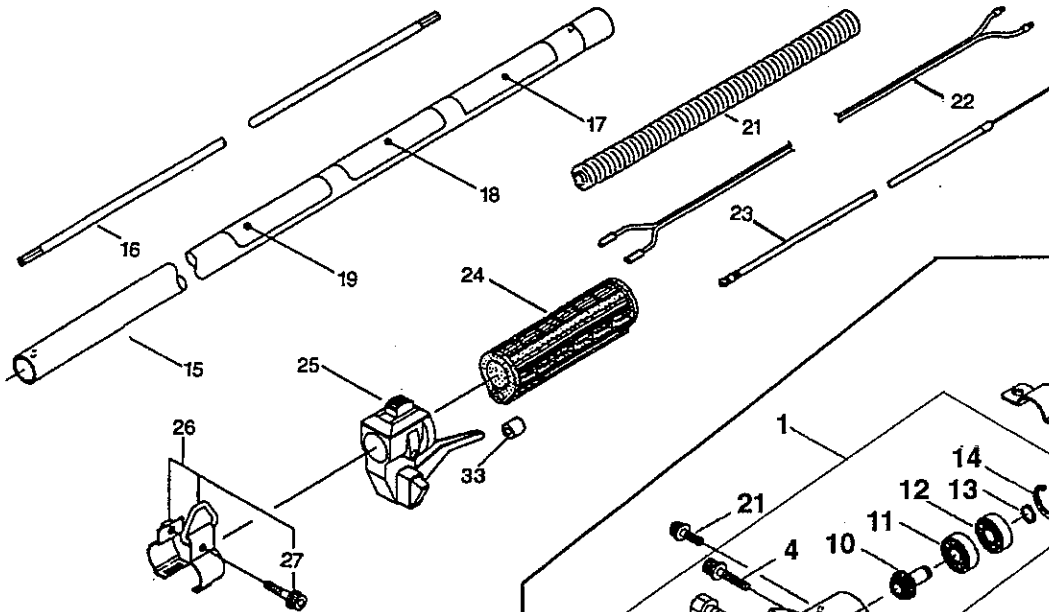

DRIVESHAFT BC200/201

DRIVESHAFT AND GEARCASE BC200/201

DRIVESHAFT

Ref No.	Part No.	Description	Q'ty	Notes
2	219469	Clutch Case Assy.	1	Include 3-7
3	218879	Bearing Case	1	
4	214161	Bearing	1	#6000ZZ
5	014210	C-Shaped Snap Ring 10	1	S10
6	054676	Snap Ring	1	H26
7	261856	Clutch Drum	1	
8	261246	Cap Screw	1	M5 X 25
9	261248	Clutch Drum Case	1	
10	261743	Bearing	2	#6000ZZNS7S
11	261774	Clutch Drum	1	
12	261786	Grommet	1	
13	261250	Bolt	1	M5 X 20
14	261233	Screw, Alignment	4	
15	218709	Driveshaft Tube	1	
15	215951	Driveshaft Tube	1	
16	219268	Driveshaft(W/Threads)	1	(BC201)
16	215657	Driveshaft(Splined)	1	(BC200)
17	216191	Label	1	
18	215534	Label	1	
19	215535	Label	1	
20	210781	Shoulder Strap	1	Not Shown
21	213548	Plastic Tube	1	
22	213445	Lead Wire	1	
23	213444	Throttle Cable	1	
24	215532	Shaft Grip	1	
25	215996	Throttle Lever	1	
26	215933	Bracket Assy	1	Include 27
27	261762	Screw	1	M5 X 14
28	215601	Loop Handle Assy	1	Include 29-32
29	214982	Handle Assy	1	
30	213171	Packing	1	
31	215608	Cap Screw	4	M5 X 30
32	089846	Nut	4	M5
33	214083	Outer Guide	1	

GEARCASE ASSEMBLY

Ref No.	Part No.	Description	Q'ty	Notes
1	218757	Gearcase Assy.	1	Include 2-20
2	215937	Gearcase	1	
3	089845	Bolt	1	M8 x 10
4	261246	Cap Screw	1	M5 x 25
5	210554	Bearing	1	#608
6	210555	Gear	1	
7	210556	Blade Axis	1	
8	972893	Bearing	1	
9	055185	Snap Ring	1	H28
10	215544	Pinion Gear	1	
11	210560	Bearing	1	#609
12	140268	Bearing	1	#609Z
13	140269	Snap Ring	1	S9
14	140270	Snap Ring	1	H24
15	215641	Oil Seal	1	D18286
16	217844	Collar	1	12 x 18 x 8.5L
17	217845	Boss Adapter	1	
18	215546	Clamping Washer	1	
19	215547	Stabilizer	1	
20	215610	Bolt	1	M8 x 22
21	261762	Screw	1	M5 x 14
22	215941	Cover Assy	1	Include 23-26
23	213843	Cover	1	
24	215943	Bracket	1	
25	261246	Cap Screw	2	M5 x 25
26	215942	Threaded Bracket	1