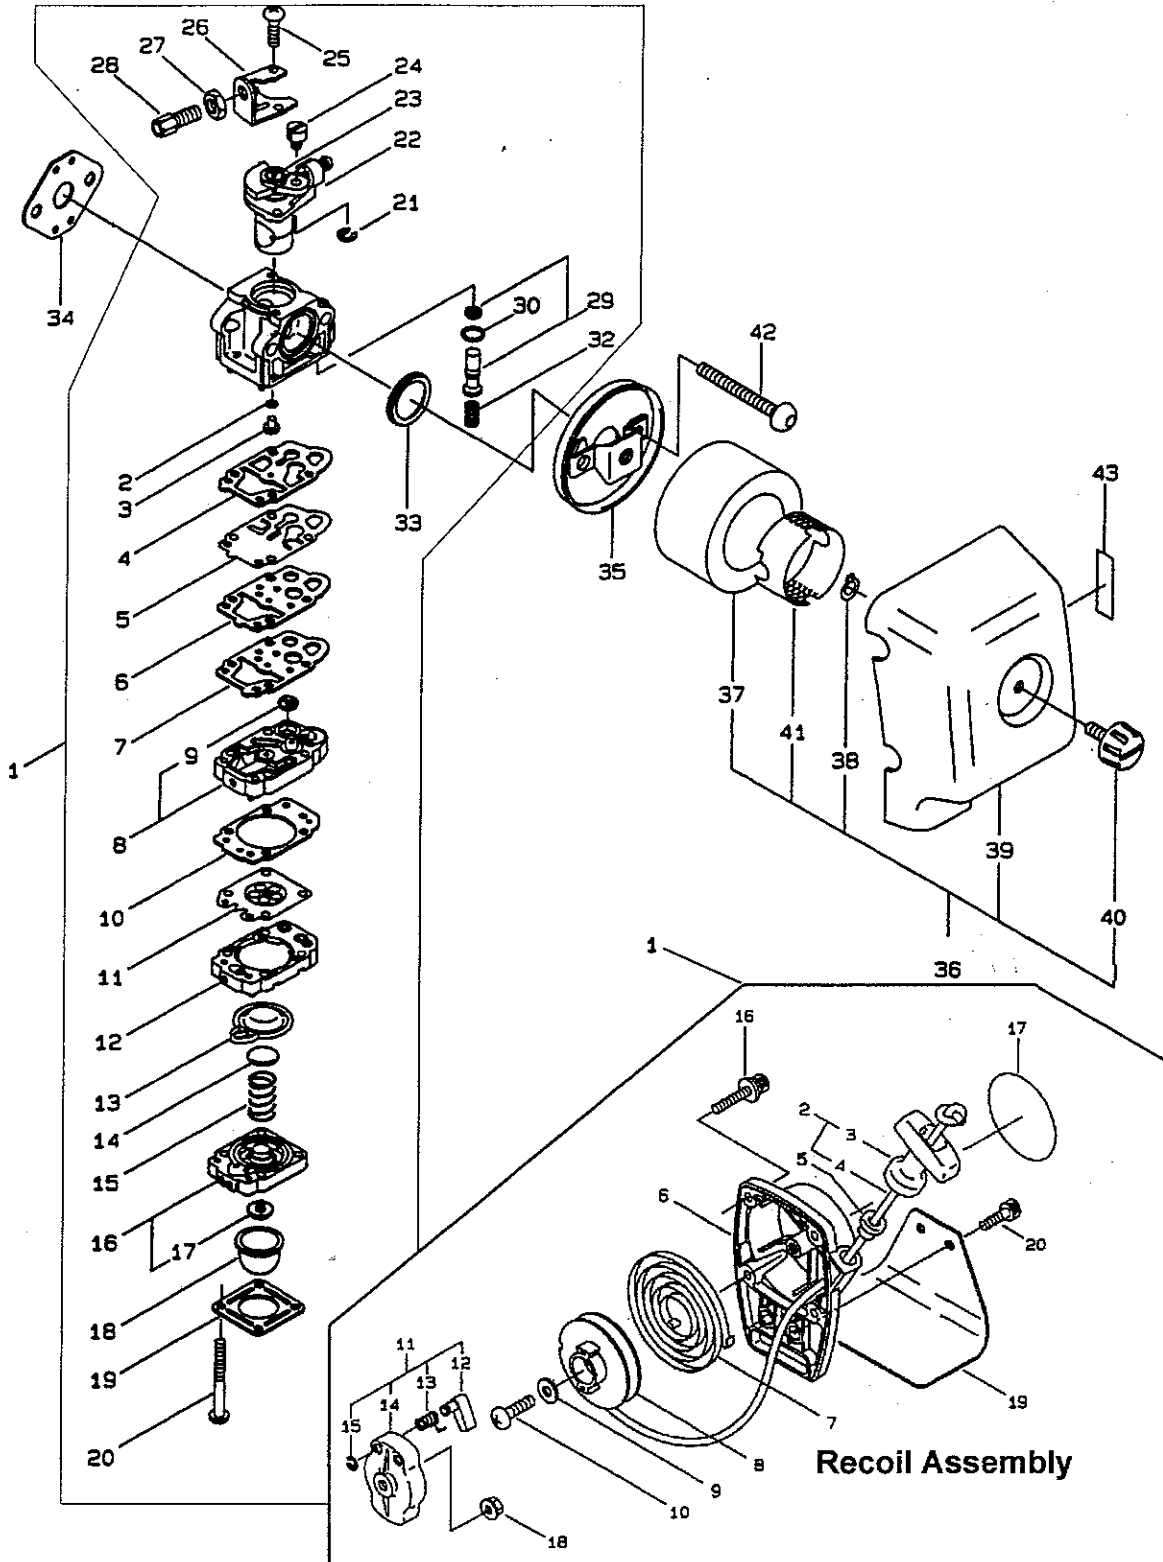

AE200 RECOIL-CARB

AE200 RECOIL • CARB • TOOLS

CARBURETOR

Ref No.	Part No.	Description	Q'ty	Notes
1	261634	Carburetor Assy	1	Includes 2-33
2	261871	O-Ring	1	
3	262121	Main Jet	1	BC201, 41
4	261636	Jet	1	BC200, 42
5	261637	Gasket	1	
6	261638	Diaphragm	1	
7	261639	Plate	1	BC200
8	261640	Gasket	1	BC200
	261641	Pump Body	1	BC201 Includes 9
9	261872	Screen	1	
10	261642	Gasket	1	
11	261873	Diaphragm Assy	1	
12	261643	Diaphragm Body	1	
13	261644	Diaphragm	1	
14	261650	Holder	1	
15	261649	Spring	1	
16	261645	Purge Body	1	Includes 17
17	261646	Valve	1	
18	261874	Primer	1	
19	261647	Pump Cover	1	
20	263251	Screw	4	BC201
	261648	Screw	4	BC200
21	261876	E-Ring	1	
22	261651	Throttle Valve	1	
23	261652	Plug	1	
24	261658	Swivel	1	
25	260607	Screw	2	
26	261659	Bracket	1	
27	261878	Nut	1	
28	263994	Adjuster	1	
29	261653	Injection Button	1	
31	261655	O-Ring	1	
32	261656	Spring	1	
33	261657	Packing	1	
34	261864	Gasket	1	
35	261090	Air Filter Plate	1	
36	262481	Air Cleaner Assy	1	Includes 37-4
37	261598	Element	1	
38	261734	Clip	1	
39	261914	Cleaner Case	1	
40	261018	Knob	1	
41	261993	Screen	1	
42	261814	Bolt	2	M5 x 50
43	261803	Label	1	

RECOIL

Ref No.	Part No.	Description	Q'ty	Notes
1	262011	Recoil Assy	1	Includes 2-9
2	261626	Rope Assy	1	Includes 3-4
3	261628	Starter Grip	1	
4	261627	Starter Rope	1	
5	262000	Starter Case	1	Includes 6
6	081028	Nut	2	M5
7	261622	Spiral Spring	1	
8	261621	Reel	1	
9	261623	Washer	1	
10	262922	Screw	1	
11	263471	Starter Pawl Assy	1	Includes 11-13
12	263473	Pawl	1	
13	263474	Return Spring	1	
14	263472	Pawl Case	1	
15	020299	E-Ring	1	
16	261257	Bolt	1	M4 x 16
17	262101	Label	1	
18	261077	Nut	1	M6
19	262403	Stand	1	
20	261607	Bolt	2	M5 x 16

TOOLS (NOT PICTURED)

Ref No.	Part No.	Description	Q'ty	Notes
1	215585	Tool Set	1	Includes 2-5
2	054753	Tool Bag	1	
3	210418	Box Wrench/Driver	1	13 x 19 + Screwdriver
4	062047	Hex Wrench (3mm)	1	3mm
5	105489	Hex Wrench (4mm)	1	4mm
6	216006	Instruction Manual-Bc's	1	
7	216007	Warranty Registration Car	1	
8	210781	Shoulder Strap	1