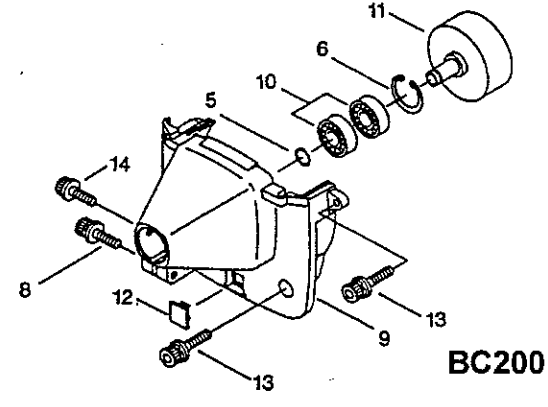

DRIVESHAFT BC200/201

DRIVESHAFT AND GEARCASE BC200/201

DRIVESHAFT

Ref No.	Part No.	Description	Q'ty	Notes
2	219469	Clutch Case Assy.	1	Include 3-7
3	218879	Bearing Case	1	
4	214161	Bearing	1	#6000ZZ
5	014210	C-Shaped Snap Ring 10	1	S10
6	054676	Snap Ring	1	H26
7	261856	Clutch Drum	1	
8	261246	Cap Screw	1	M5 X 25
9	261248	Clutch Drum Case	1	
10	261743	Bearing	2	#6000ZZNS7S
11	261774	Clutch Drum	1	
12	261786	Grommet	1	
13	261250	Bolt	1	M5 X 20
14	261233	Screw, Alignment	4	
15	218709	Driveshaft Tube	1	
15	215951	Driveshaft Tube	1	
16	219268	Driveshaft(W/Threads)	1	(BC201)
16	215657	Driveshaft(Splined)	1	(BC200)
17	216191	Label	1	
18	215534	Label	1	
19	215535	Label	1	
20	210781	Shoulder Strap	1	Not Shown
21	213548	Plastic Tube	1	
22	213445	Lead Wire	1	
23	213444	Throttle Cable	1	
24	215532	Shaft Grip	1	
25	215996	Throttle Lever	1	
26	215933	Bracket Assy	1	Include 27
27	261762	Screw	1	M5 X 14
28	215601	Loop Handle Assy	1	Include 29-32
29	214982	Handle Assy	1	
30	213171	Packing	1	
31	215608	Cap Screw	4	M5 X 30
32	089846	Nut	4	M5
33	214083	Outer Guide	1	

GEARCASE ASSEMBLY

Ref No.	Part No.	Description	Q'ty	Notes
1	218757	Gearcase Assy.	1	Include 2-20
2	215937	Gearcase	1	
3	089845	Bolt	1	M8 x 10
4	261246	Cap Screw	1	M5 x 25
5	210554	Bearing	1	#608
6	210555	Gear	1	
7	210556	Blade Axis	1	
8	972893	Bearing	1	
9	055185	Snap Ring	1	H28
10	215544	Pinion Gear	1	
11	210560	Bearing	1	#609
12	140268	Bearing	1	#609Z
13	140269	Snap Ring	1	S9
14	140270	Snap Ring	1	H24
15	215641	Oil Seal	1	D18286
16	217844	Collar	1	12 x 18 x 8.5L
17	217845	Boss Adapter	1	
18	215546	Clamping Washer	1	
19	215547	Stabilizer	1	
20	215610	Bolt	1	M8 x 22
21	261762	Screw	1	M5 x 14
22	215941	Cover Assy	1	Include 23-26
23	213843	Cover	1	
24	215943	Bracket	1	
25	261246	Cap Screw	2	M5 x 25
26	215942	Threaded Bracket	1