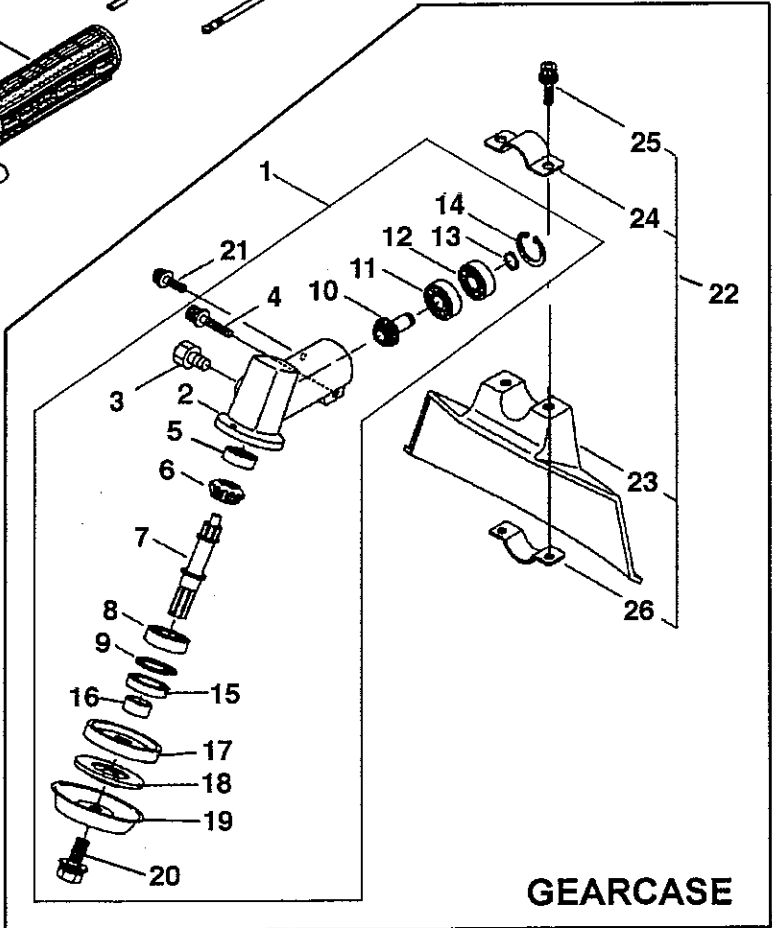

DRIVESHAFT BC200/201

DRIVESHAFT AND GEARCASE BC200/201

DRIVESHAFT

Ref No.	Part No.	Description	Q'ty	Notes
2	219469	Clutch Case Assy.	1	Include 3-7
3	218879	Bearing Case	1	
4	214161	Bearing	1	#6000ZZ
5	014210	C-Shaped Snap Ring 10	1	S10
6	054676	Snap Ring	1	H26
7	261856	Clutch Drum	1	
8	261246	Cap Screw	1	M5 X 25
9	261248	Clutch Drum Case	1	
10	261743	Bearing	2	#6000ZZNS7S
11	261774	Clutch Drum	1	
12	261786	Grommet	1	
13	261250	Bolt	1	M5 X 20
14	261233	Screw, Alignment	4	
15	218709	Driveshaft Tube	1	
15	215951	Driveshaft Tube	1	
16	219268	Driveshaft(W/Threads)	1	(BC201)
16	215657	Driveshaft(Splined)	1	(BC200)
17	216191	Label	1	
18	215534	Label	1	
19	215535	Label	1	
20	210781	Shoulder Strap	1	Not Shown
21	213548	Plastic Tube	1	
22	213445	Lead Wire	1	
23	213444	Throttle Cable	1	
24	215532	Shaft Grip	1	
25	215996	Throttle Lever	1	
26	215933	Bracket Assy	1	Include 27
27	261762	Screw	1	M5 X 14
28	215601	Loop Handle Assy	1	Include 29-32
29	214982	Handle Assy	1	
30	213171	Packing	1	
31	215608	Cap Screw	4	M5 X 30
32	089846	Nut	4	M5
33	214083	Outer Guide	1	

GEARCASE ASSEMBLY

Ref No.	Part No.	Description	Q'ty	Notes
1	218757	Gearcase Assy.	1	Include 2-20
2	215937	Gearcase	1	
3	089845	Bolt	1	M8 x 10
4	261246	Cap Screw	1	M5 x 25
5	210554	Bearing	1	#608
6	210555	Gear	1	
7	210556	Blade Axis	1	
8	972893	Bearing	1	
9	055185	Snap Ring	1	H28
10	215544	Pinion Gear	1	
11	210560	Bearing	1	#609
12	140268	Bearing	1	#609Z
13	140269	Snap Ring	1	S9
14	140270	Snap Ring	1	H24
15	215641	Oil Seal	1	D18286
16	217844	Collar	1	12 x 18 x 8.5L
17	217845	Boss Adapter	1	
18	215546	Clamping Washer	1	
19	215547	Stabilizer	1	
20	215610	Bolt	1	M8 x 22
21	261762	Screw	1	M5 x 14
22	215941	Cover Assy	1	Include 23-26
23	213843	Cover	1	
24	215943	Bracket	1	
25	261246	Cap Screw	2	M5 x 25
26	215942	Threaded Bracket	1