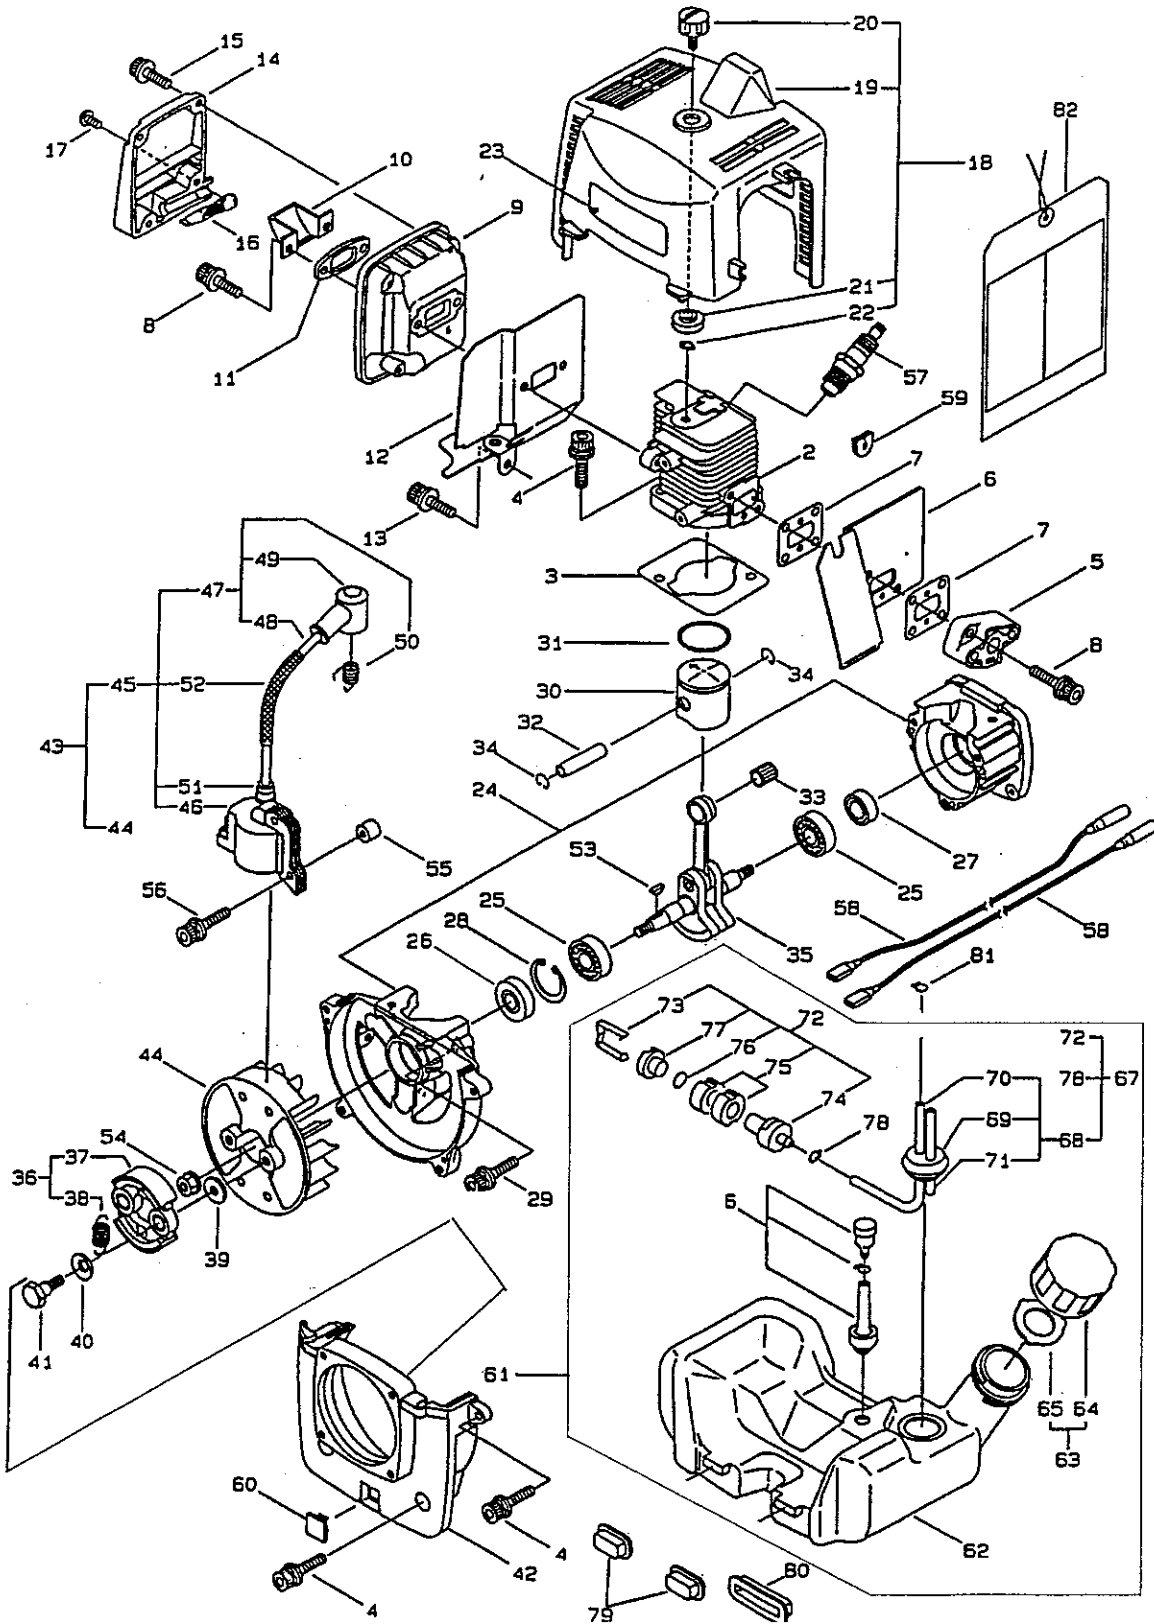

AE200 ENGINE

AE200 ENGINE

Ref No.	Part No.	Description	Q'ty	Notes
2	260993	Cylinder	1	New Gasket Required
3	261166	Gasket	1	
4	261250	Bolt	6	M5 X 20
5	261938	Insulator Assy	1	New Gasket Required
6	261000	Heat Shield	1	
7	261171	Gasket	2	
8	261246	Cap Screw	4	M5 X 25
9	262386	Muffler Body	1	New Muffler Cover Required
10	261006	Plate	1	
11	262004	Plate	1	
12	261007	Gasket Assy	1	
13	261607	Bolt	1	M5 X 16
14	262387	Muffler Cover	1	
15	261780	Screw	4	M4 X 20
16	262388	Spark Arrester	1	
17	089596	Tapping Screw	1	M3 X 10
18	261782	Top Cover Assy	1	Includes 19-22
19	261017	Top Cover	1	
20	261018	Knob	1	
21	261020	Spacer	1	
22	261734	Clip	1	
23	262100	Label	1	Maruyama
24	261024	Crankcase	1	
25	261181	Bearing	2	#6000c3
26	262712	Oil Seal	1	Tc10267
27	262713	Oil Seal	1	Tc10207
28	054676	Snap Ring	1	H26
29	261612	Bolt	3	M5 X 30
30	261032	Piston	1	
31	261158	Piston Ring	1	
32	261036	Piston Pin	1	
33	261037	Needle Bearing	1	KBK 8 X 11 X 11.8 X 1
34	261576	Clip,Piston Pin	2	
35	261040	Crankshaft & Rod Assy	1	
36	264503	Clutch Assy.-Comp.	1	Bc201 Includes 37-38
	261617	Clutch Assy	1	Bc200 Includes 37-38
37	264504	Clutch Shoe	2	BC201 Two Required
	261051	Clutch Shoe	2	BC200 Two Required
38	263614	Clutch Spring	1	Bc201
	261188	Spring	1	Bc200
39	261189	Washer	2	6 X 16.5 X T1.2
40	261777	Wave Washer	2	
41	264505	Clutch Bolt	2	M6
42	261251	Fan Cover	1	Bc201
43	263579	Ignition Coil	1	Bc201 Includes 44-52
	261066	Magneto Assy	1	Bc200 Includes 44-52
44	263570	Rotor Fan	1	Bc201
	261067	Rotor/Fan	1	Bc200

Ref No.	Part No.	Description	Q'ty	Notes
45	261301	Ignition Coil Assy	1	Bc201 Includes 46-52
	261069	Ignition Coil Assy	1	Bc200 Includes 46-52
46	261302	Coil	1	Bc201
	261070	Ignition Coil	1	Bc200
47	261744	Spark Plug Wire	1	Bc201 Includes 48-50
48	261071	Ignition Cable	1	
49	261074	Plug Cap	1	
50	261075	Connector	1	
51	261072	Cap	1	
52	261073	Tube	1	O6# 6.8 X 80L
53	261076	Woodruff Key	1	
54	261077	Nut	1	M6
55	261078	Spacer	1	
56	261256	Bolt	2	M4 X25
57	261200	Spark Plug	1	Ngk Bpm6y
58	261772	Lead	2	
59	261202	Grommet	1	
60	261786	Grommet	1	
61	261960	Fuel Tank Assy	1	Includes 62-80
62	261961	Fuel Tank	1	
63	261584	Cap Assy	1	Includes 64-65
64	261578	Fuel Tank Cap	1	
65	261105	Packing	1	
66	261696	Breather Assy	1	
67	261795	Fuel Pipe Assy	1	Includes 68-78
68	261112	Pipe Assy	1	Includes 69-71
69	261115	Grommet	1	
70	261113	Fuel Pipe	1	
71	261114	Return Pipe	1	3 X 5 X 70L
72	261797	Fuel Filter Assy	1	Includes 73-77
73	261798	Clip	1	
74	261799	Body	1	
75	261800	Filter	2	
76	261801	Packing	1	
77	261802	Retainer	1	
78	261117	Clip	1	
79	261118	Pad	2	
80	261119	Pad	1	
81	261117	Clip	1	
82	262129	Card, Starting Instruction	1