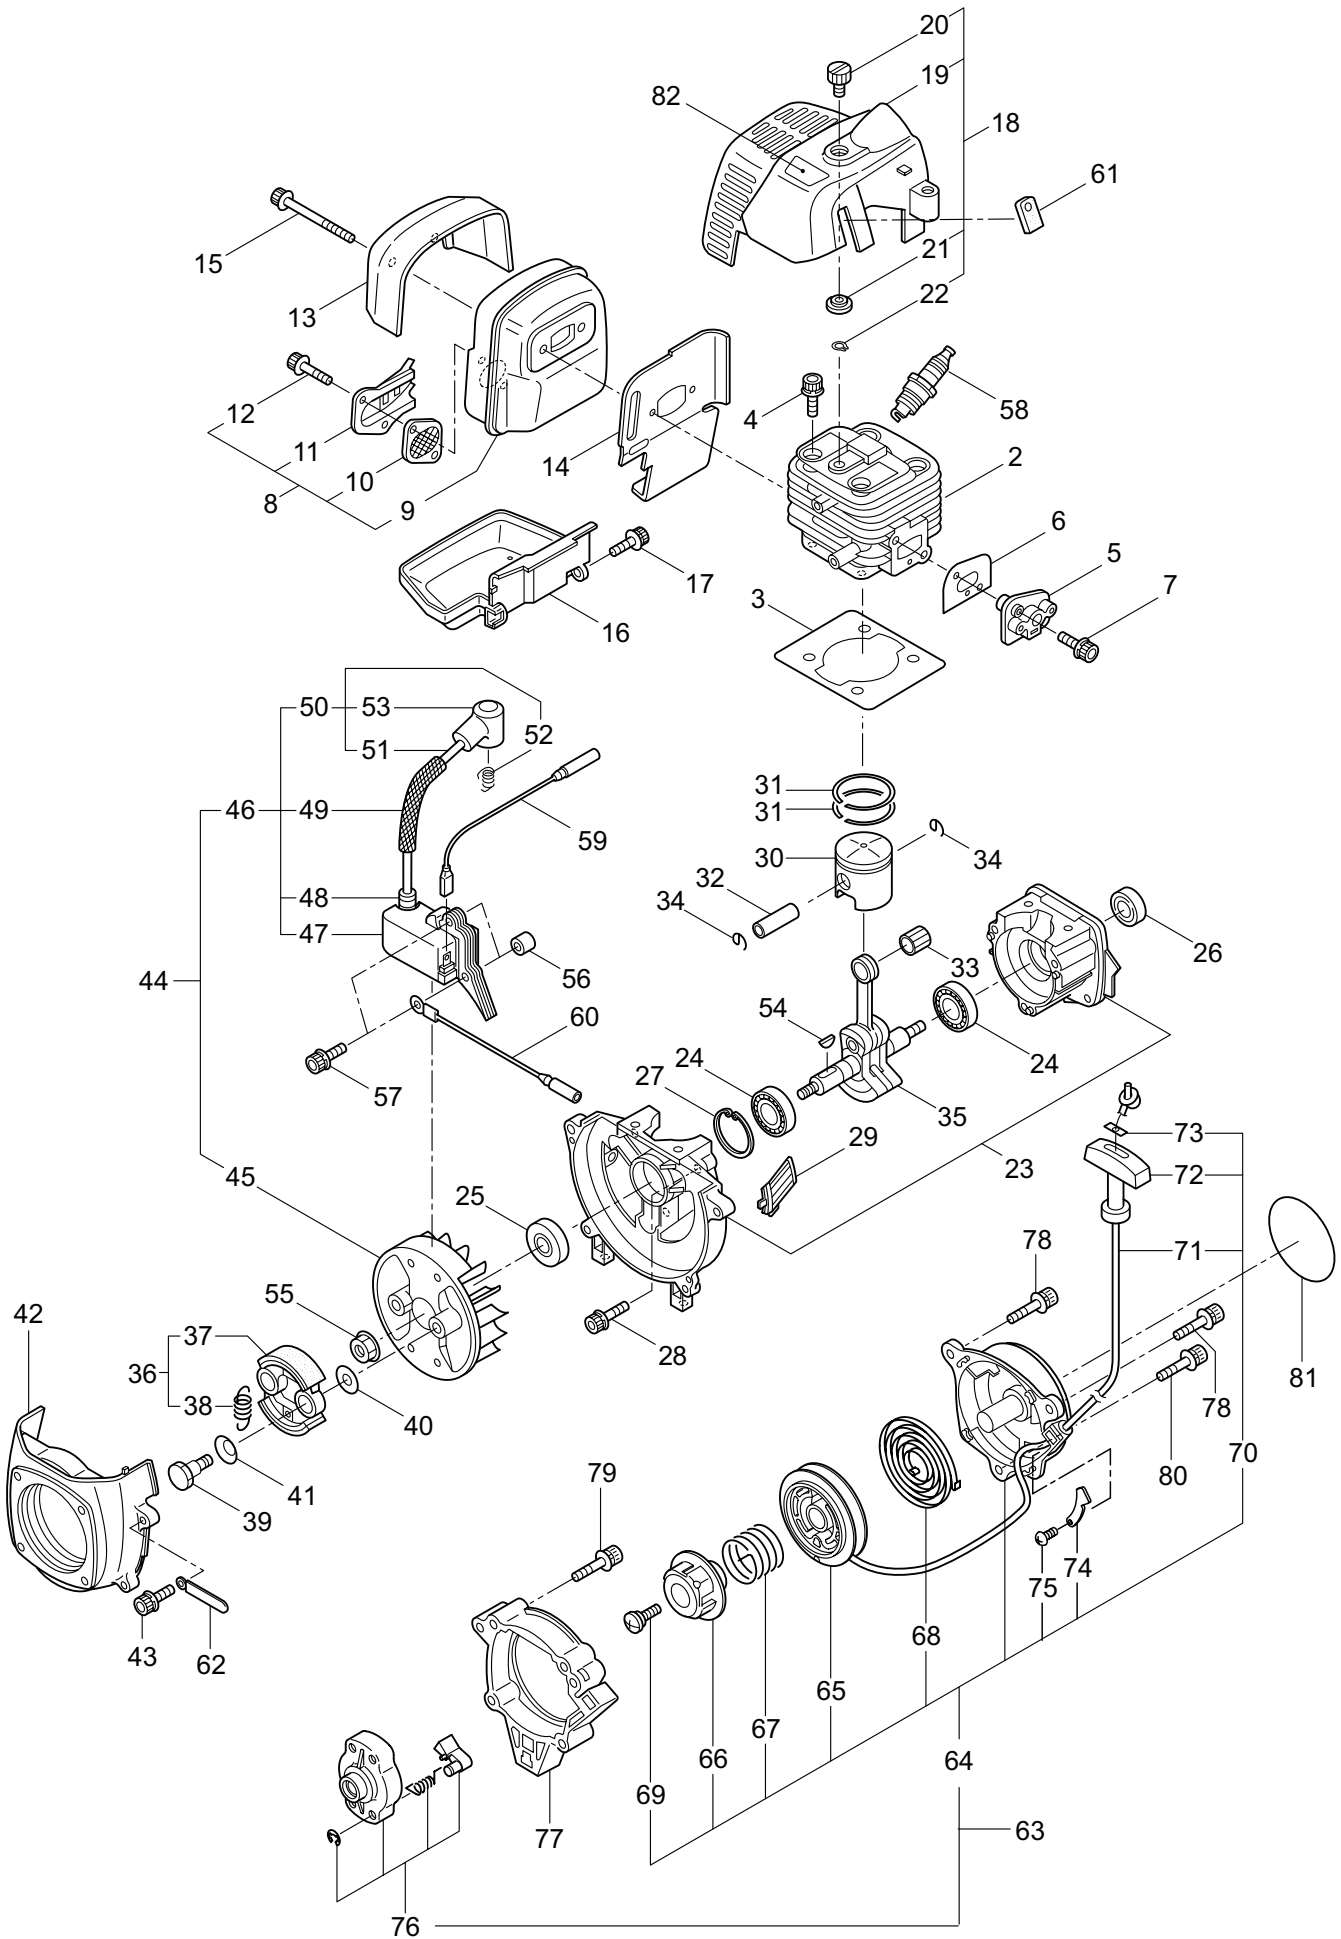

3. B27L TURBO ENGINE

Ref. No.	Part No.	Part Name	Q'ty	Remarks
3-1	859191	Engine	1	CE260/27
3-2	283734	Cylinder	1	
3-3	283783	Gasket	1	
3-4	261250	Cap Screw	4	M5x20
3-5	269144	Insulator	1	New gasket required
3-6	267049	Gasket	1	
3-7	265924	Cap Screw	2	M5x25
3-8	282208	Muffler Ass'y	1	Incl.9-12
3-9	282209	Muffler Comp	1	
3-10	267056	Spark Arrester	1	
3-11	268171	Muffler Tail	1	
3-12	265107	Cap Screw	2	M4x10
3-13	284071	Holder	1	
3-14	283940	Gasket	1	
3-15	266402	Cap Screw	2	M5x55
3-16	281435	Under Cover	1	
3-17	267191	Cap Screw	1	M5x16
3-18	281742	Top Cover Ass'y	1	Incl.19-22
3-19	281434	Top Cover	1	
3-20	261018	Knob	1	
3-21	261020	Spacer	1	
3-22	261734	Snap Ring	1	#5
3-23	289582	Crankcase	1	
3-24	280488	Bearing	2	PPL 6001
3-25	261492	Oil Seal	1	ISCD12287
3-26	261386	Oil Seal	1	ISCD12227
3-27	055185	Snap Ring	1	H28
3-28	261612	Cap Screw	3	M5x30
3-29	281442	Screen	1	
3-30	272809	Piston	1	
3-31	261496	Piston Ring	2	(2)Required
3-32	261497	Piston Pin	1	
3-33	261037	Bearing,Needle	1	KBK8x11x11.8x1
3-34	261576	Clip,Piston	2	
3-35	265197	Crankshaft/Conn.Rod Ass'y	1	
3-36	267327	Clutch Ass'y	1	Incl.37,38
3-37	267342	Clutch Shoe	2	(2)required
3-38	267345	Spring,Clutch	1	
3-39	264505	Bolt	2	
3-40	261189	Washer	2	6x16.5x1.2
3-41	261777	Wave Washer	2	
3-42	281433	Fan Cover	1	
3-43	261250	Cap Screw	4	M5x20
3-44	283729	Magneto Ass'y	1	Incl.45-53
3-45	268253	Rotor/Fan	1