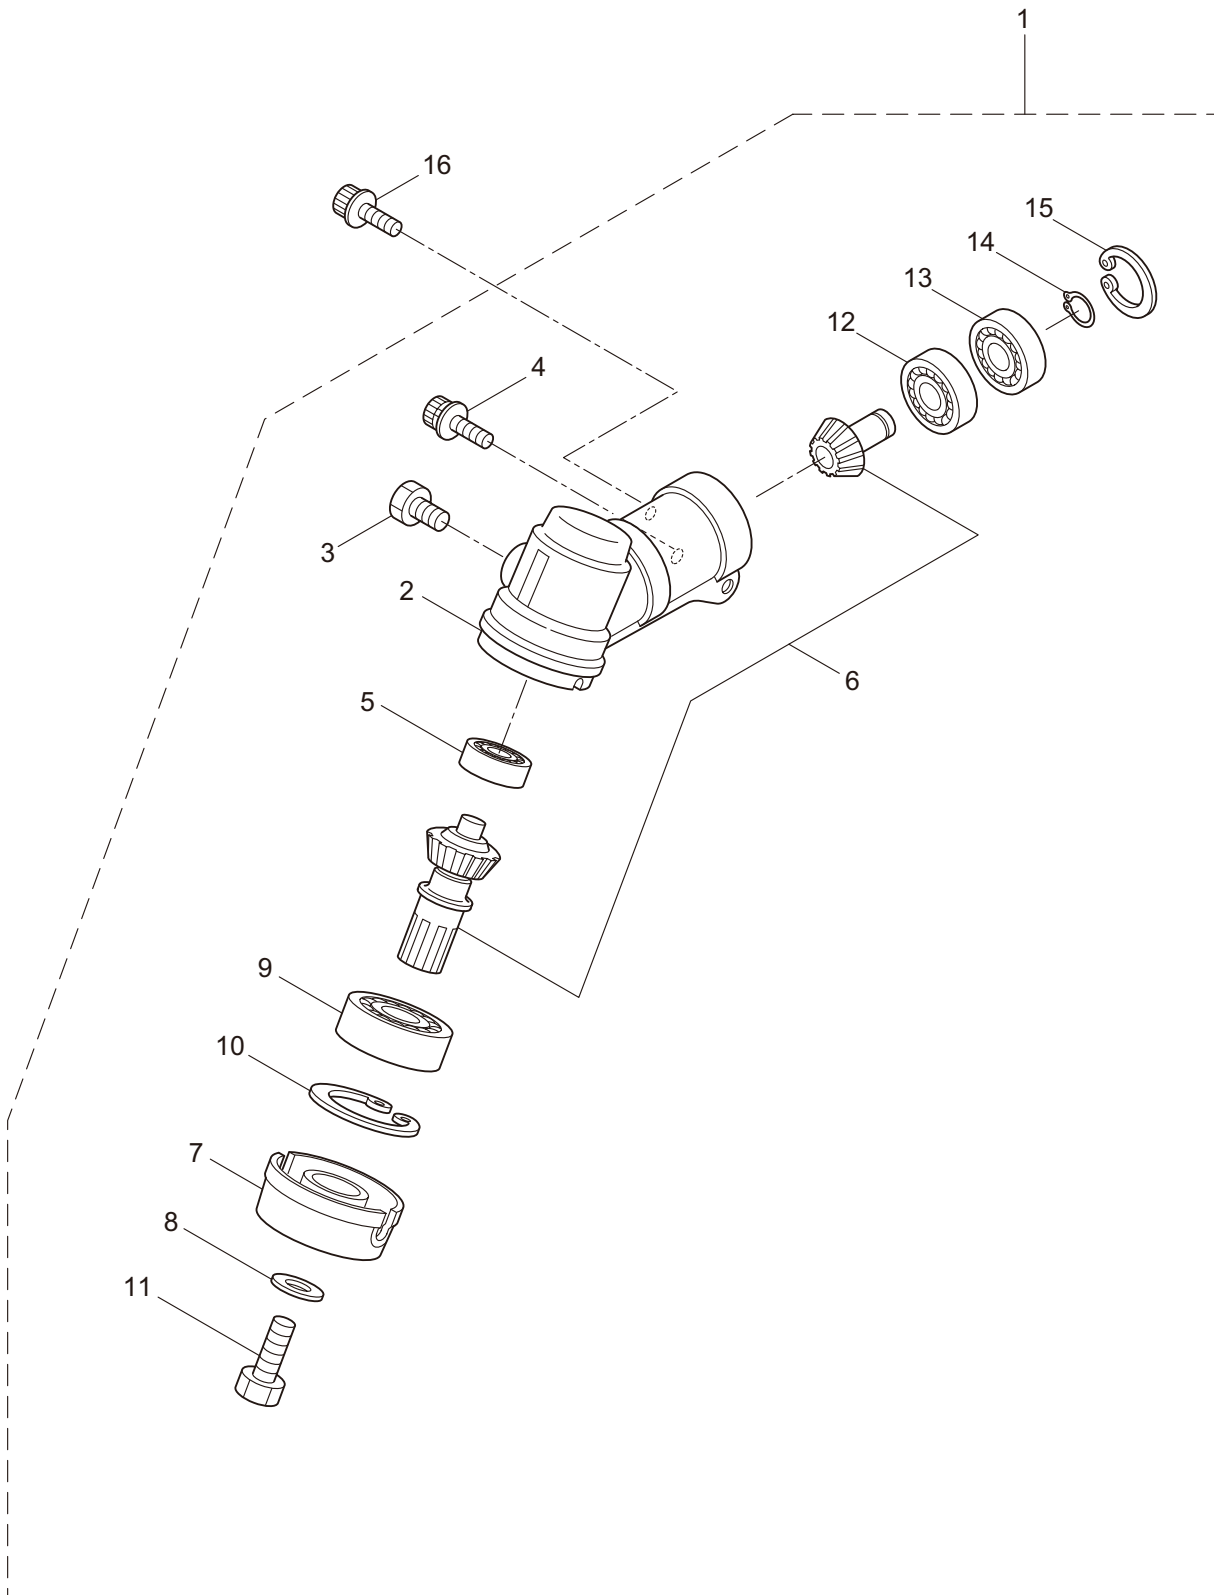

2. B27L TURBO GEARCASE

Ref. No.	Part No.	Part Name	Q'ty	Remarks
2-1	232718	Gearcase Ass'y	1	Incl.2-15
2-2	232719	Gearcase	1	
2-3	234109	Bolt	1	M8x8
2-4	261246	Cap Screw	1	M5x25
2-5	210560	Bearing	1	#609
2-6	233332	Gear Set	1	
2-7	232726	Boss Adapter	1	
2-8	127216	Washer	1	M8
2-9	232724	Bearing	1	#6203 2RS
2-10	012381	Snap Ring	1	#40
2-11	221998	Bolt	1	M8x12,Counterclockwise
2-12	210560	Bearing	1	#609
2-13	140268	Bearing	1	#609Z
2-14	228477	Snap Ring	1	#9
2-15	140270	Snap Ring	1	#24
2-16	261233	Cap Screw	1	M5x12