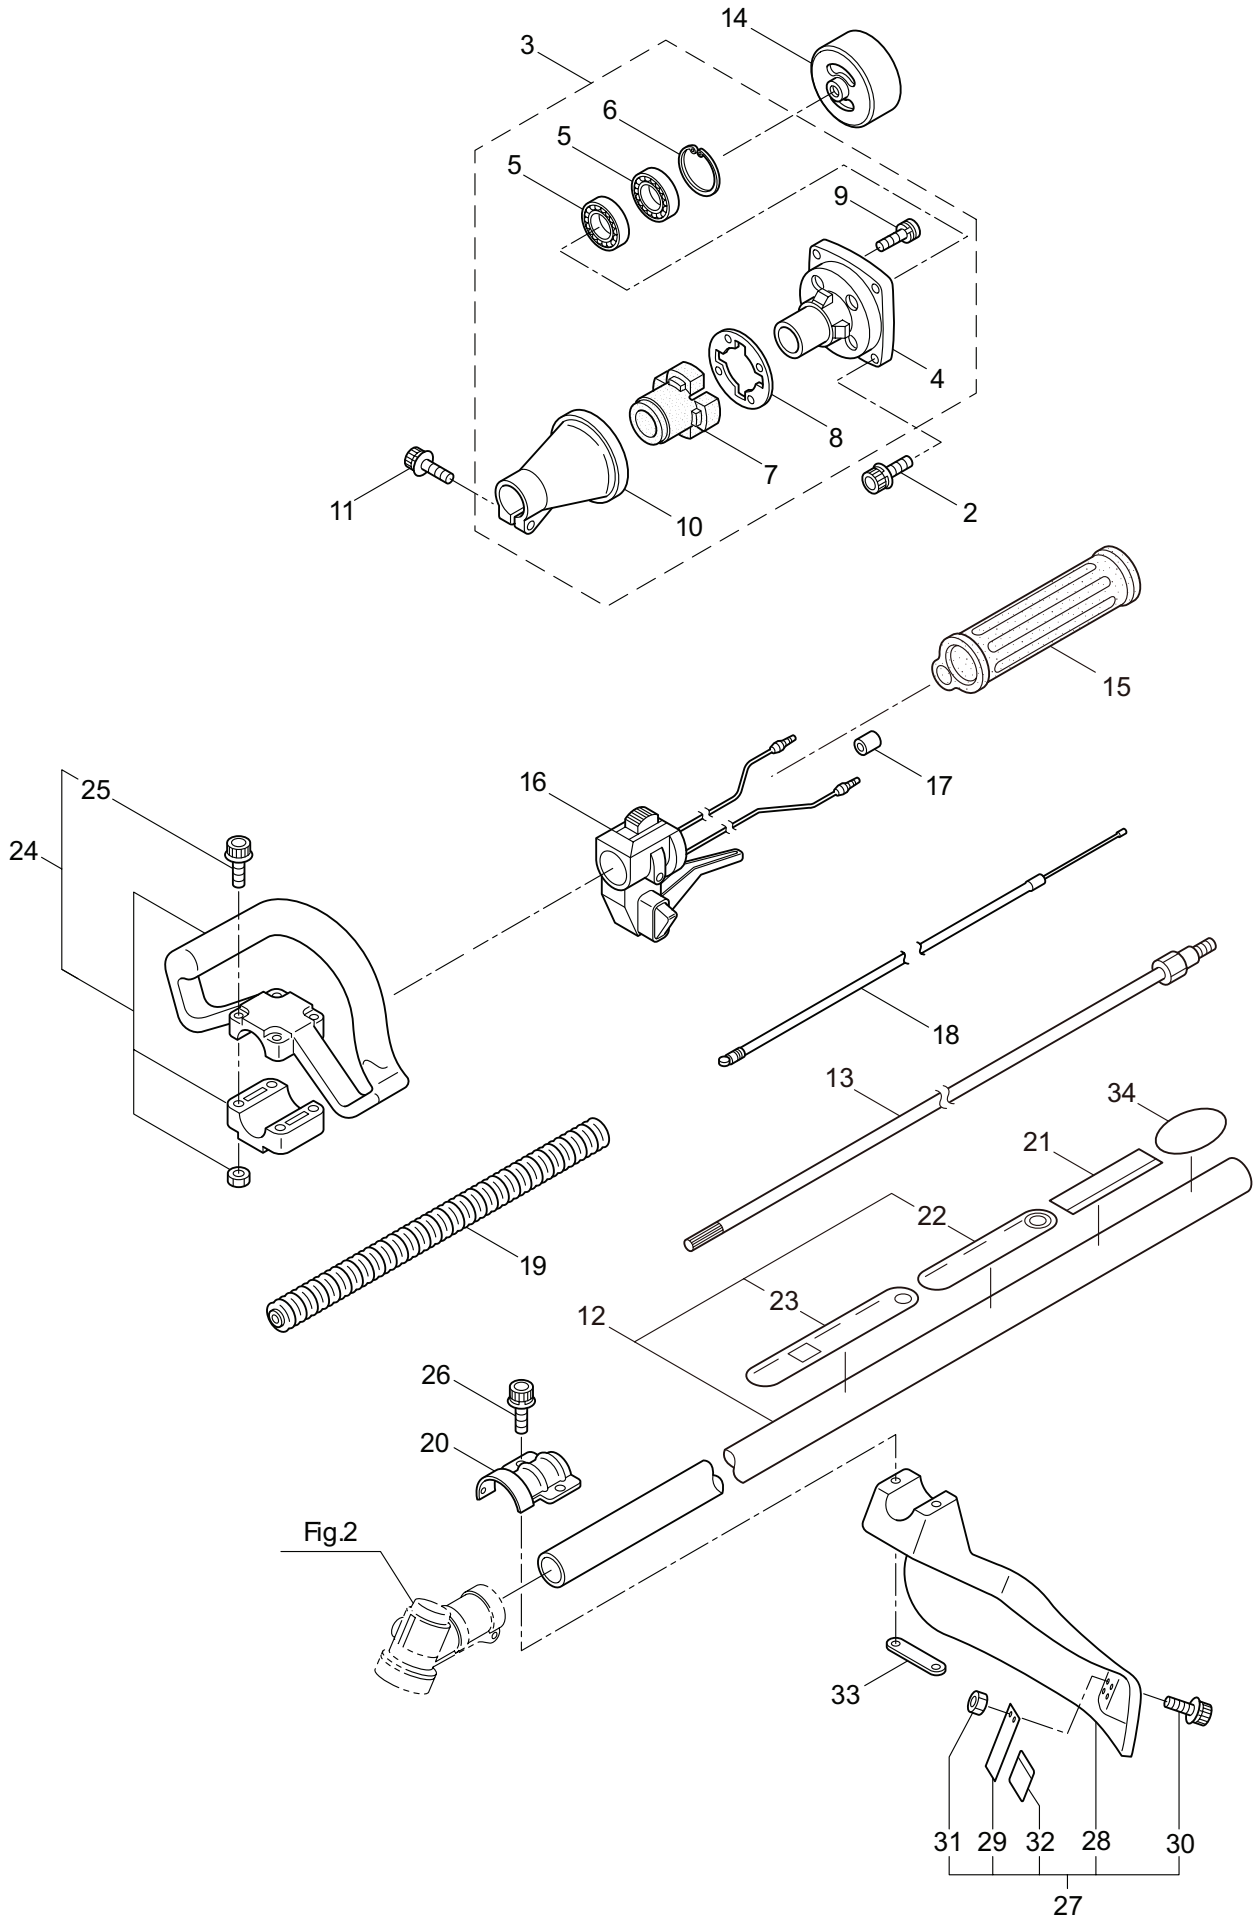

2019. 01.

**MARUYAMA**

P/N 523530-1

1. B27L TURBO  
MAIN BODY

| Ref. No. | Part No. | Part Name               | Q'ty | Remarks    |
|----------|----------|-------------------------|------|------------|
| 1-1      | 364161   | B27L TURBO              | 1    |            |
| 1-2      | 261250   | Cap Screw               | 4    | M5x20      |
| 1-3      | 215512   | Clutch Case Ass'y       | 1    | Incl.4-10  |
| 1-4      | 214592   | Bearing Case            | 1    |            |
| 1-5      | 214161   | Bearing                 | 2    | #6000ZZ    |
| 1-6      | 054676   | Snap Ring               | 1    | #26        |
| 1-7      | 560309   | Buffer                  | 1    |            |
| 1-8      | 214163   | Washer                  | 1    |            |
| 1-9      | 092033   | Screw                   | 4    | M5x15      |
| 1-10     | 214593   | Driveshaft Tube Adapter | 1    |            |
| 1-11     | 261246   | Cap Screw               | 1    | M5x25      |
| 1-12     | 220078   | Driveshaft Tube Ass'y   | 1    | Incl.22,23 |
| 1-13     | 219268   | Driveshaft Ass'y        | 1    |            |
| 1-14     | 054677   | Clutch Drum             | 1    |            |
| 1-15     | 215532   | Shaft Grip              | 1    |            |
| 1-16     | 221465   | Throttle Trigger        | 1    |            |
| 1-17     | 214083   | Outer Guide             | 1    |            |
| 1-18     | 213444   | Throttle Cable          | 1    | 340L       |
| 1-19     | 213548   | Plastic Tube            | 1    | #10x200L   |
| 1-20     | 225962   | Bracket                 | 1    |            |
| 1-21     | 234671   | Label                   | 1    | B27L TURBO |
| 1-22     | 221501   | Label                   | 1    | Warning    |
| 1-23     | 221502   | Label                   | 1    | Caution    |
| 1-24     | 227816   | Loop Handle Ass'y       | 1    | Incl.25    |
| 1-25     | 215608   | Cap Screw               | 4    | M5x30x16   |
| 1-26     | 261612   | Cap Screw               | 2    | M5x30      |
| 1-27     | 226300   | Safety Cover Ass'y      | 1    | Incl.28-32 |
| 1-28     | 225961   | Safety Cover            | 1    |            |
| 1-29     | 231493   | String Cutter           | 1    |            |
| 1-30     | 227817   | Bolt                    | 2    | M5x12      |
| 1-31     | 081027   | Nut                     | 2    | M5         |
| 1-32     | 212972   | String Cutter Cover     | 1    |            |
| 1-33     | 225963   | Threaded Bracket        | 1    |            |
| 1-34     | 232898   | Label                   | 1    | TURBO      |