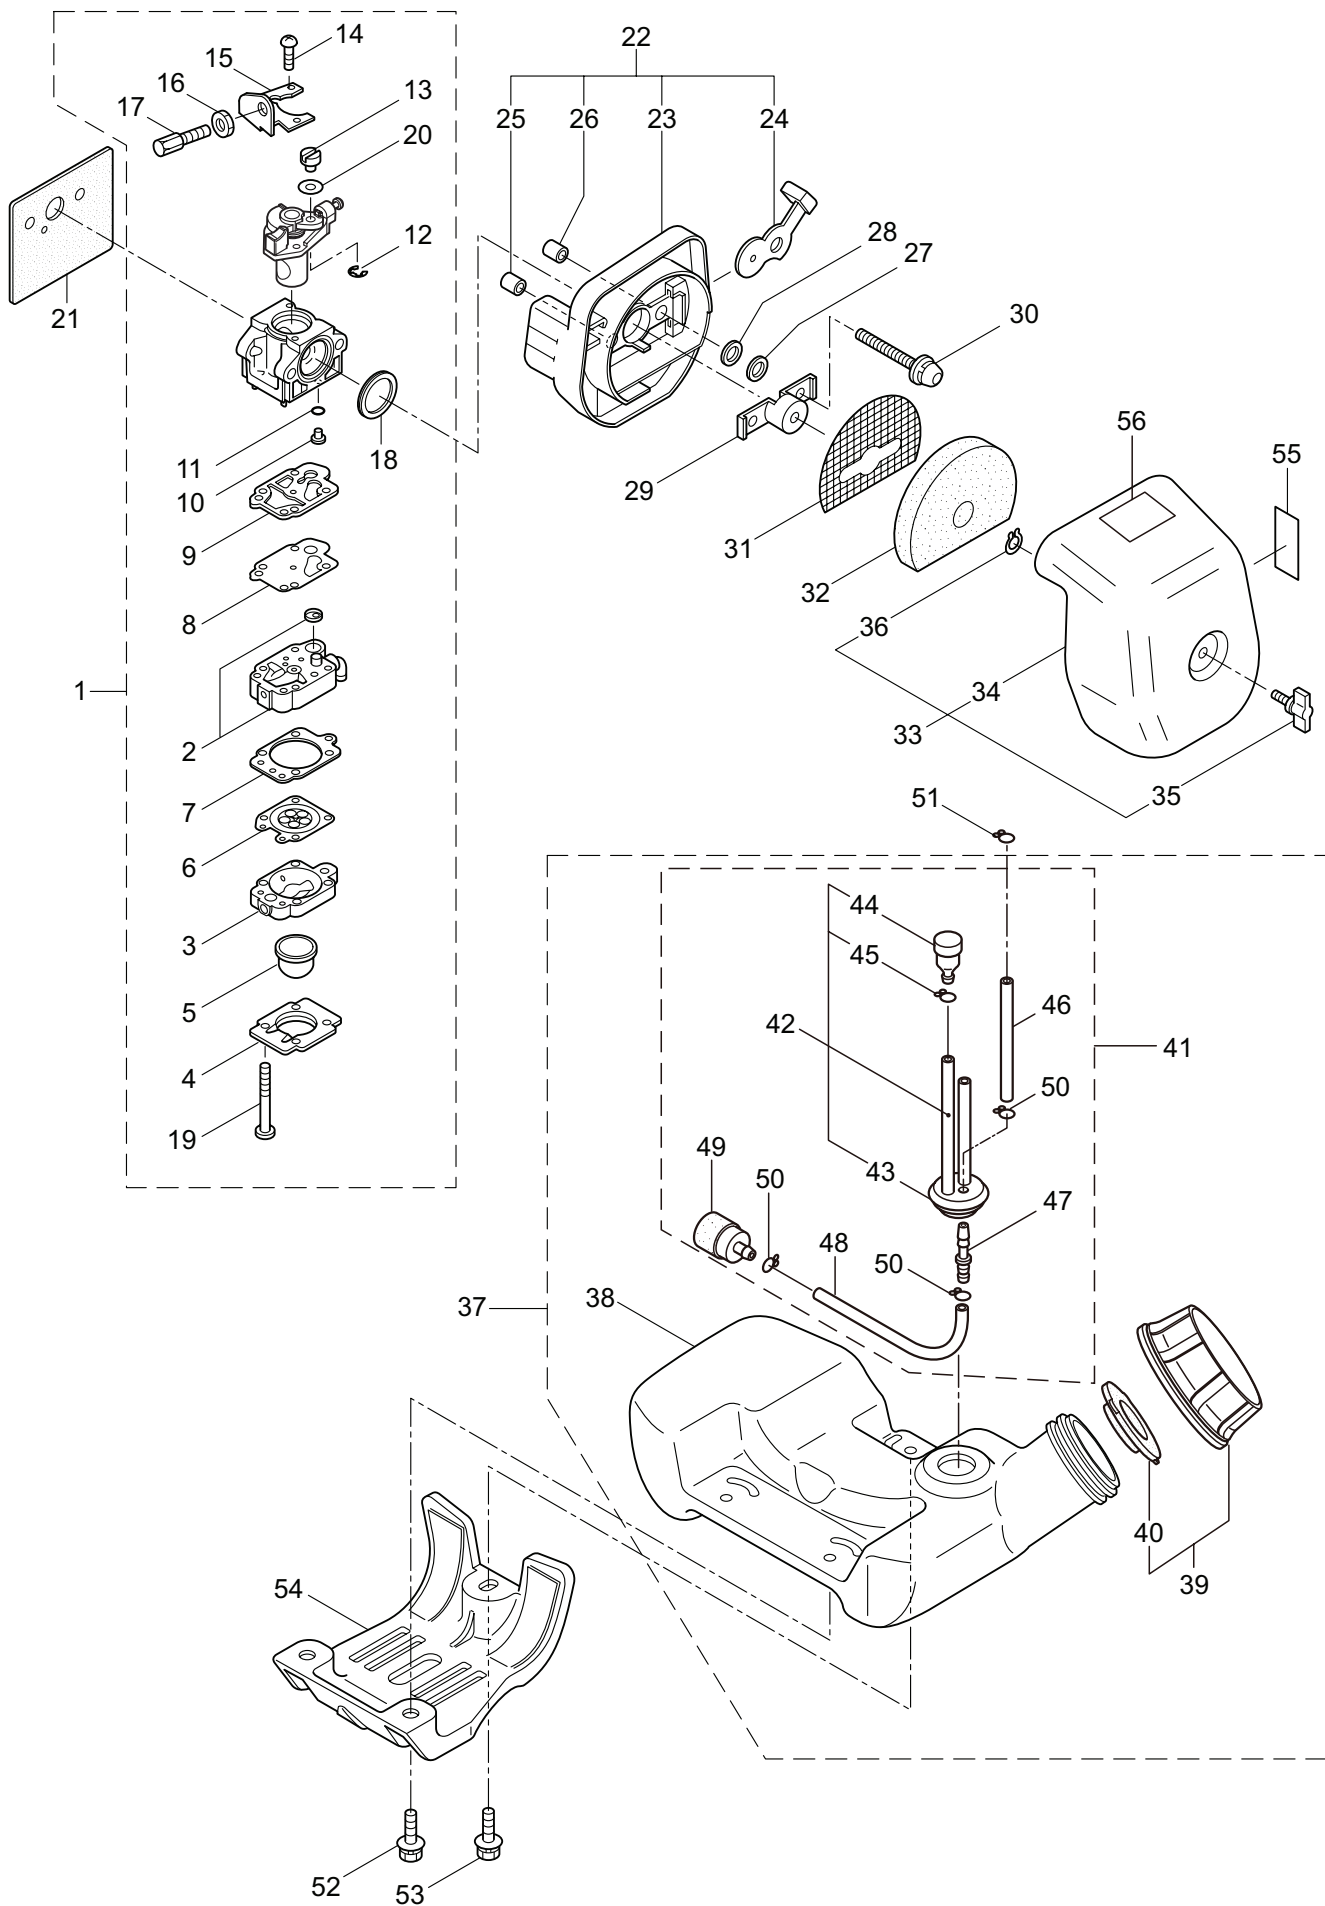

4. B27L TURBO CARBURETOR, FUEL TANK

Ref. No.	Part No.	Part Name	Q'ty	Remarks
4-1	283898	Carburetor Ass'y	1	Incl.2-20 New gasket required
4-2	264155	Pump Body	1	
4-3	262991	Purge Body	1	
4-4	262992	Cover Plate	1	
4-5	261874	Primer Bulb	1	
4-6	283905	Diaphragm, Meterring	1	
4-7	262993	Gasket	1	
4-8	262994	Diaphragm,Fuel Pump	1	
4-9	282576	Gasket	1	
4-10	281487	Main Jet	1	#37
4-11	261871	O-Ring	1	
4-12	261876	E-Ring	1	
4-13	261658	Swivel	1	
4-14	261875	Screw	2	
4-15	264677	Bracket	1	
4-16	261878	Nut	1	
4-17	263994	Adapter	1	
4-18	261657	Packing	1	
4-19	262996	Screw	4	
4-20	264678	Washer	1	
4-21	269762	Gasket	1	
4-22	268055	Air Filter Case Ass'y	1	Incl.23-26
4-23	268056	Air Filter Case	1	
4-24	268057	Valve	1	
4-25	268157	Sleeve	1	5.5x7.1x6L
4-26	268412	Sleeve	1	5.2x7.1x6.4L
4-27	263345	Packing	1	7.2x11xt1.3
4-28	263942	Washer	1	7.2x12xt0.15
4-29	263815	Stay	1	
4-30	264016	Cap Screw	2	M5x60
4-31	265026	Screen	1	
4-32	265027	Foam Element	1	
4-33	268058	Air Filter Cover Ass'y	1	Incl.34-36
4-34	268059	Air Filter Cover	1	
4-35	281438	Knob	1	
4-36	261734	Snap Ring	1	#5
4-37	289034	Fuel Tank Ass'y	1	Incl.38-50
4-38	284820	Fuel Tank	1	
4-39	289043	Fuel Tank Cap Ass'y	1	Incl.40
4-40	287058	Gasket	1	
4-41	289035	Fuel Pipe Pick-up Ass'y	1	Incl.42-50
4-42	289036	Fuel Pipe Ass'y	1	Incl.43-45
4-43	268065	Grommet	1	
4-44	261590	Breather	1	
4-45	261117	Clip	1