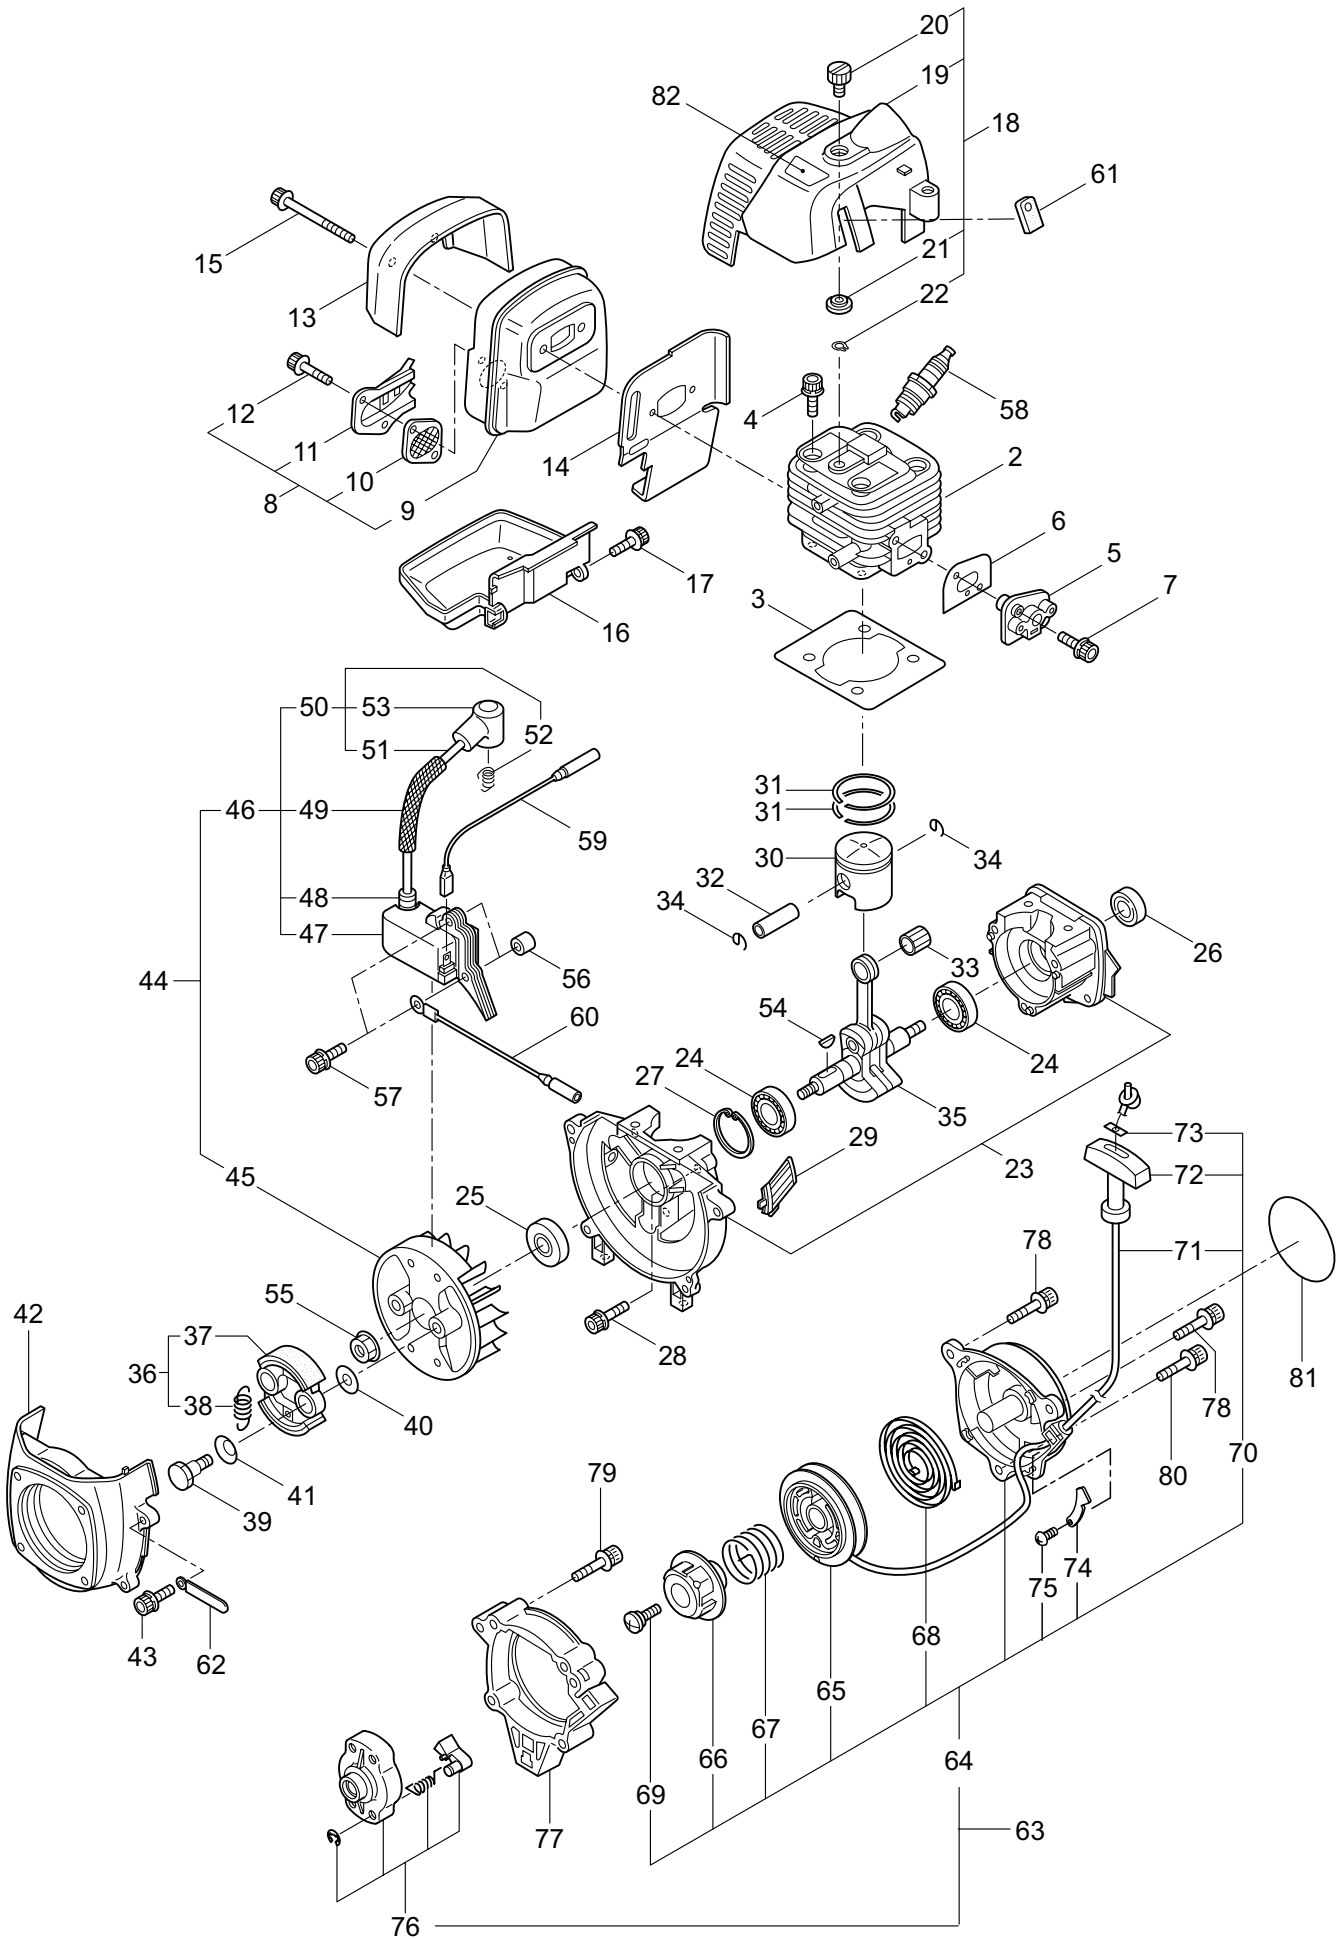

3. B27L TURBO ENGINE

Ref. No.	Part No.	Part Name	Q'ty	Remarks
3-46	283705	Ignition Coil Ass'y	1	Incl.47-53
3-47	283730	Coil	1	
3-48	261072	Cap	1	
3-49	283731	Tube	1	
3-50	283732	Spark Plug Wire Ass'y	1	Incl.51-53
3-51	283733	Spark Plug Wire	1	
3-52	261075	Connector	1	
3-53	261074	Plug Boot	1	
3-54	261076	Woodruff Key	1	3x10
3-55	261417	Nut,Rotor	1	M8
3-56	280381	Spacer	2	
3-57	261256	Cap Screw	2	M4x25
3-58	285982	Spark Plug	1	NGK BPM8Y
3-59	261772	Lead	1	
3-60	268044	Lead	1	
3-61	269189	Grommet	1	
3-62	264588	Clamp	1	
3-63	283476	Recoil Starter Ass'y	1	Incl.64-76
3-64	283477	Recoil Ass'y	1	Incl.65-75
3-65	283504	Reel	1	
3-66	283505	Cam Plate	1	
3-67	283506	Spring	1	
3-68	261721	Spiral Spring	1	
3-69	267213	Screw	1	
3-70	283578	Stater Rope Ass'y	1	Incl.71-73
3-71	283579	Stater Rope	1	
3-72	261725	Starter Grip	1	
3-73	283511	Rope Stopper	1	
3-74	277328	Cover	1	
3-75	273037	Screw	1	
3-76	283575	Starter Pawl Ass'y	1	
3-77	284698	Adapter Ass'y	1	
3-78	283391	Cap Screw	2	M4x20
3-79	265726	Cap Screw	4	M4x16
3-80	282096	Cap Screw	1	M4x16WSW
3-81	289853	Label	1	B27 LTURBO CER260
3-82	289854	Label	1	B27 LTURBO