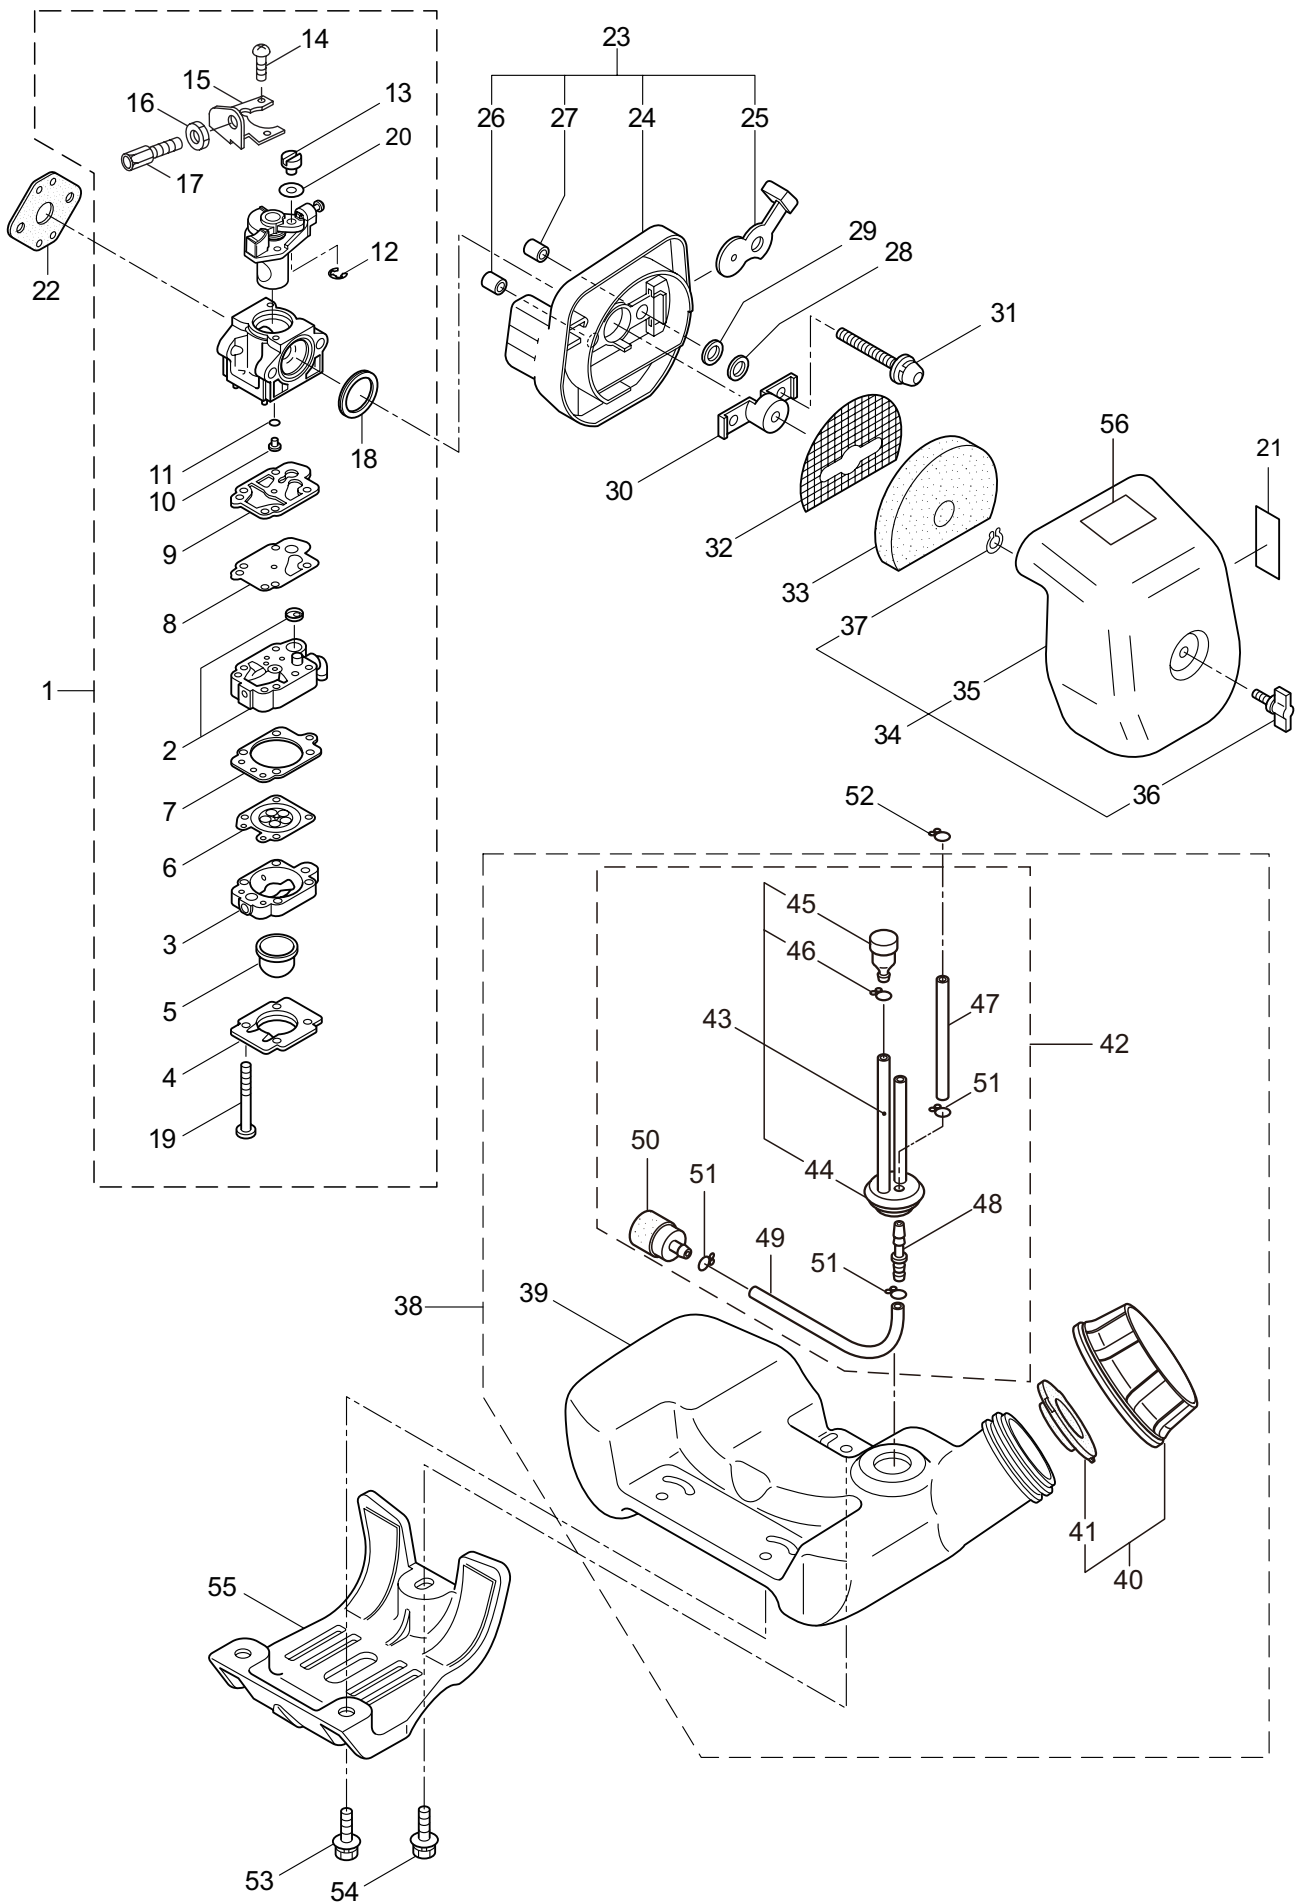

4. B23C
CARBURETOR, FUEL TANK

Ref. No.	Part No.	Part Name	Q'ty	Remarks
4-46	261117	Clip	1	
4-47	289028	Pipe A	1	3x5x53L
4-48	288921	Joint	1	
4-49	289033	Pipe	1	3x5x100L
4-50	277887	Filter Ass'y	1	
4-51	261117	Clip	3	
4-52	261117	Clip	1	
4-53	281714	Cap Screw	2	M5x20
4-54	281715	Cap Screw	1	M5x20
4-55	281447	Stand	1	
4-56	285188	Label	1