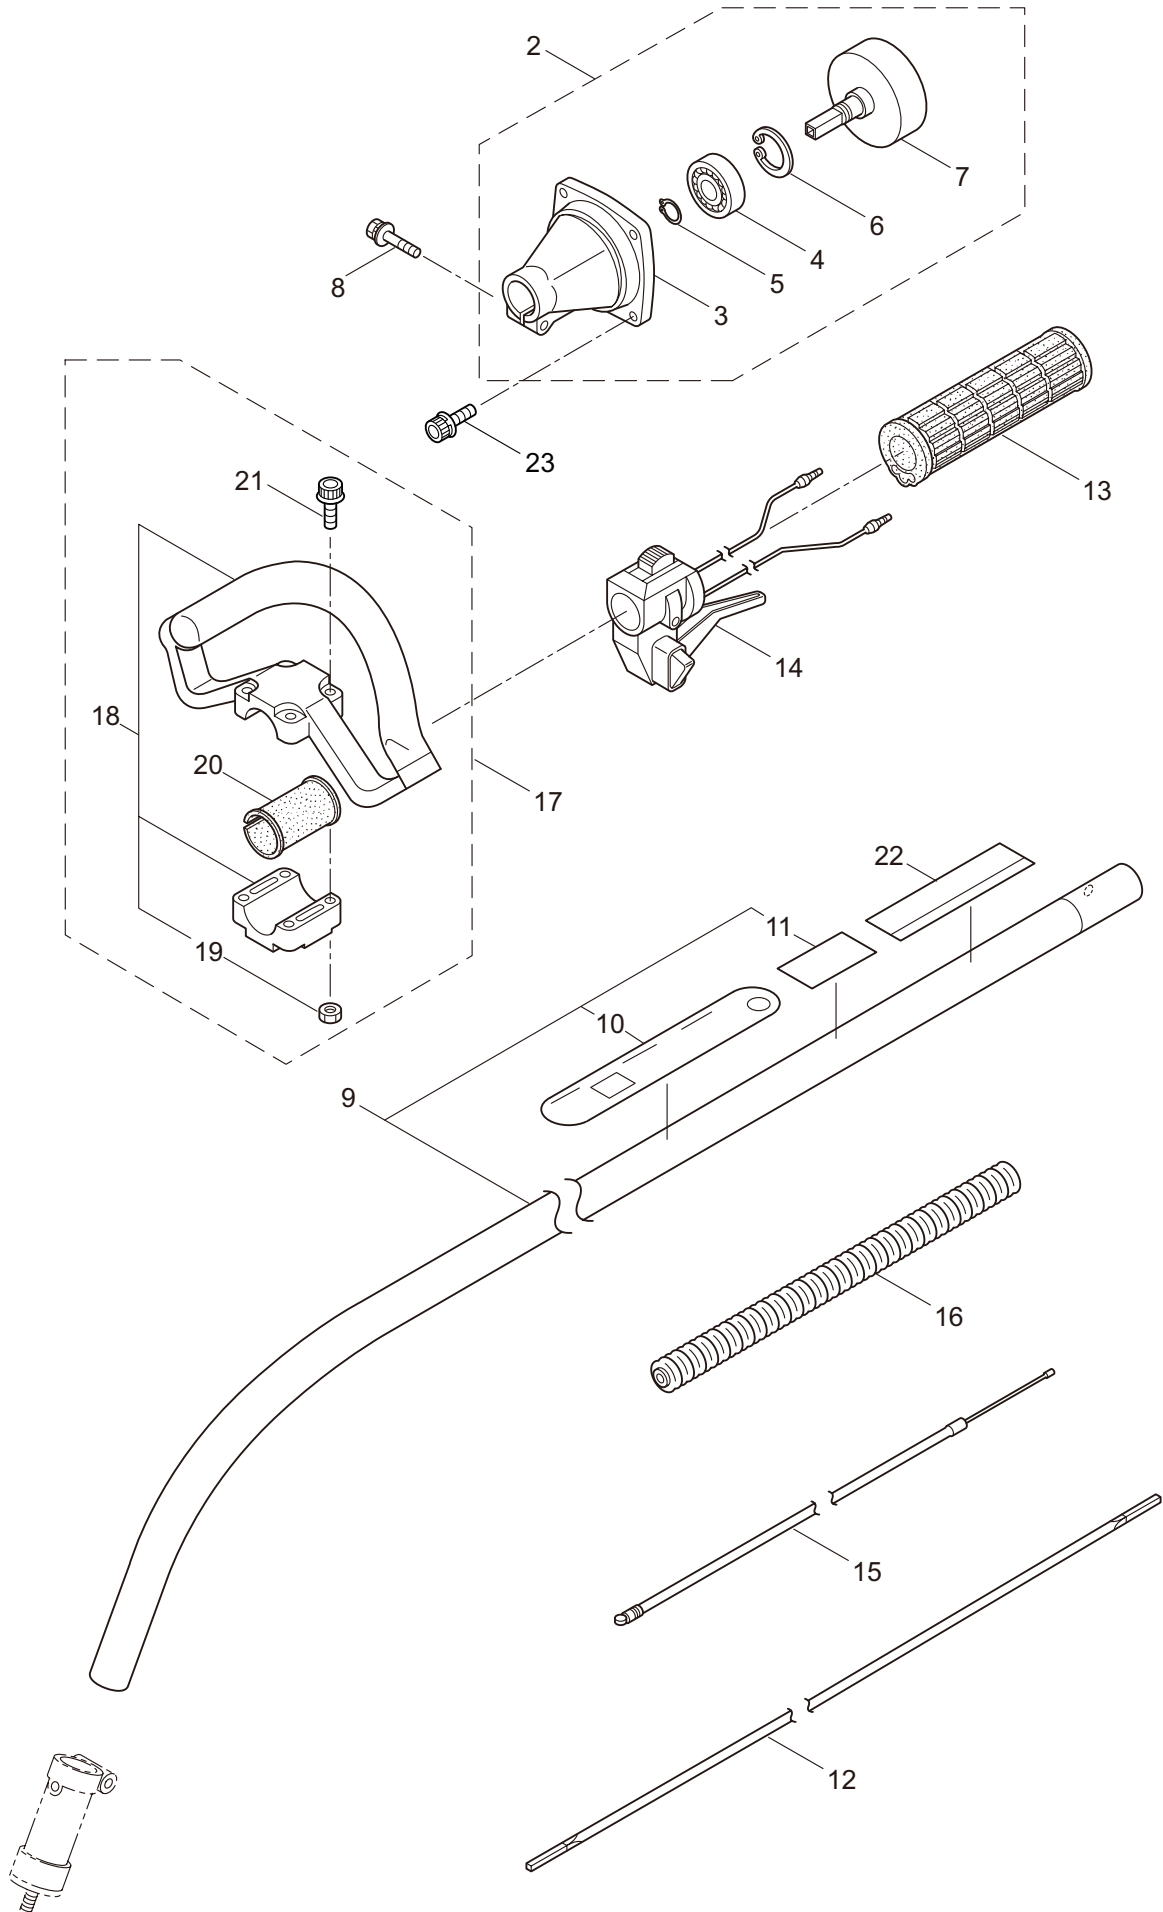

PARTS LIST

B23C

CONTENTS

1. MAIN BODY	1 ~ 2
2. BEARING HEAD	3 ~ 4
3. ENGINE	5 ~ 8
4. CARBURETOR, FUEL TANK	9 ~ 12

2020. 02.

P/N 523311-1

1. B23C
MAIN BODY

Ref. No.	Part No.	Part Name	Q'ty	Remarks
1-1	363876	B23C	1	
1-2	218868	Clutch Case Ass'y	1	Incl.3-7
1-3	218869	Clutch Case	1	
1-4	012649	Bearing	1	#6201ZZ
1-5	140273	Snap Ring	1	#12
1-6	016732	Snap Ring	1	#32
1-7	218492	Clutch Drum	1	
1-8	261246	Cap Screw	1	M5x25
1-9	220079	Driveshaft Tube Ass'y	1	Incl.10,11
1-10	221501	Label	1	Warning
1-11	223926	Label	1	Lubricate
1-12	215985	Driveshaft	1	
1-13	215995	Shaft Grip	1	
1-14	222902	Throttle Trigger	1	
1-15	213444	Throttle Cable	1	340L
1-16	213548	Plastic Tube	1	#10x200L
1-17	229597	Loop Handle Ass'y	1	Incl.18-21
1-18	222938	Loop Handle	1	Incl.19
1-19	126993	Nut	4	M5
1-20	216004	Packing	1	
1-21	215608	Cap Screw	4	M5x30x16
1-22	233213	Label	1	B23C
1-23	261250	Cap Screw	4	M5x20

2. B23C
BEARING HEAD

Ref. No.	Part No.	Part Name	Q'ty	Remarks
2-1	215986	Bearing Head Ass'y	1	Incl.2-8
2-2	215987	Case,Bearing	1	
2-3	215988	Attaching Shaft	1	
2-4	215989	Bearing	2	#608DD
2-5	215990	Spacer	1	
2-6	215991	Washer	1	
2-7	126232	Spring Washer	1	M8
2-8	215992	Attaching Shaft Adapter	1	
2-9	261246	Cap Screw	1	M5x25
2-10	215993	Cap Screw	1	M5x10
2-11	229598	Safety Cover Ass'y	1	Incl.12-18
2-12	215999	Guard	1	
2-13	216000	String Cutter	1	
2-14	285632	Bolt	2	M5x16
2-15	089901	Spring Washer	2	M5
2-16	081027	Nut	2	M5
2-17	216863	Cap Screw	1	M6x40
2-18	081030	Nut	1	M6
2-19	210418	Box Spanner	1	13x19x(+)
2-20	219431	Wrench	1	3mm
2-21	219432	Wrench	1	4mm
2-22	219433	Wrench	1	5mm
2-23	840418	Semi-Auto Head (R),4	1	
2-24	233216	Instruction Manual	1	