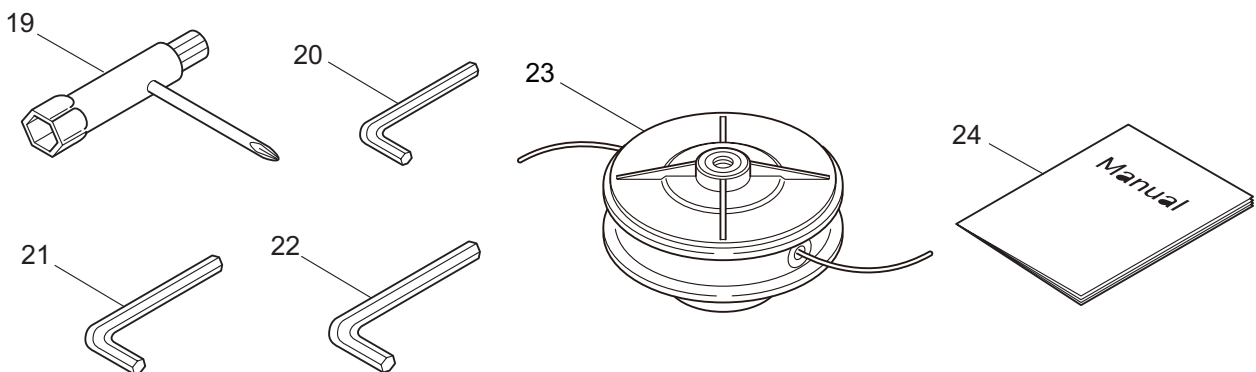

PARTS LIST

B23C

CONTENTS

1. MAIN BODY	1 ~ 2
2. BEARING HEAD	3 ~ 4
3. ENGINE	5 ~ 8
4. CARBURETOR, FUEL TANK	9 ~ 12

2020. 02.

P/N 523311-1

1. B23C
MAIN BODY

Ref. No.	Part No.	Part Name	Q'ty	Remarks
1-1	363876	B23C	1	
1-2	218868	Clutch Case Ass'y	1	Incl.3-7
1-3	218869	Clutch Case	1	
1-4	012649	Bearing	1	#6201ZZ
1-5	140273	Snap Ring	1	#12
1-6	016732	Snap Ring	1	#32
1-7	218492	Clutch Drum	1	
1-8	261246	Cap Screw	1	M5x25
1-9	220079	Driveshaft Tube Ass'y	1	Incl.10,11
1-10	221501	Label	1	Warning
1-11	223926	Label	1	Lubricate
1-12	215985	Driveshaft	1	
1-13	215995	Shaft Grip	1	
1-14	222902	Throttle Trigger	1	
1-15	213444	Throttle Cable	1	340L
1-16	213548	Plastic Tube	1	#10x200L
1-17	229597	Loop Handle Ass'y	1	Incl.18-21
1-18	222938	Loop Handle	1	Incl.19
1-19	126993	Nut	4	M5
1-20	216004	Packing	1	
1-21	215608	Cap Screw	4	M5x30x16
1-22	233213	Label	1	B23C
1-23	261250	Cap Screw	4	M5x20

2. B23C
BEARING HEAD

Ref. No.	Part No.	Part Name	Q'ty	Remarks
2-1	215986	Bearing Head Ass'y	1	Incl.2-8
2-2	215987	Case,Bearing	1	
2-3	215988	Attaching Shaft	1	
2-4	215989	Bearing	2	#608DD
2-5	215990	Spacer	1	
2-6	215991	Washer	1	
2-7	126232	Spring Washer	1	M8
2-8	215992	Attaching Shaft Adapter	1	
2-9	261246	Cap Screw	1	M5x25
2-10	215993	Cap Screw	1	M5x10
2-11	229598	Safety Cover Ass'y	1	Incl.12-18
2-12	215999	Guard	1	
2-13	216000	String Cutter	1	
2-14	285632	Bolt	2	M5x16
2-15	089901	Spring Washer	2	M5
2-16	081027	Nut	2	M5
2-17	216863	Cap Screw	1	M6x40
2-18	081030	Nut	1	M6
2-19	210418	Box Spanner	1	13x19x(+)
2-20	219431	Wrench	1	3mm
2-21	219432	Wrench	1	4mm
2-22	219433	Wrench	1	5mm
2-23	840418	Semi-Auto Head (R),4	1	
2-24	233216	Instruction Manual	1	