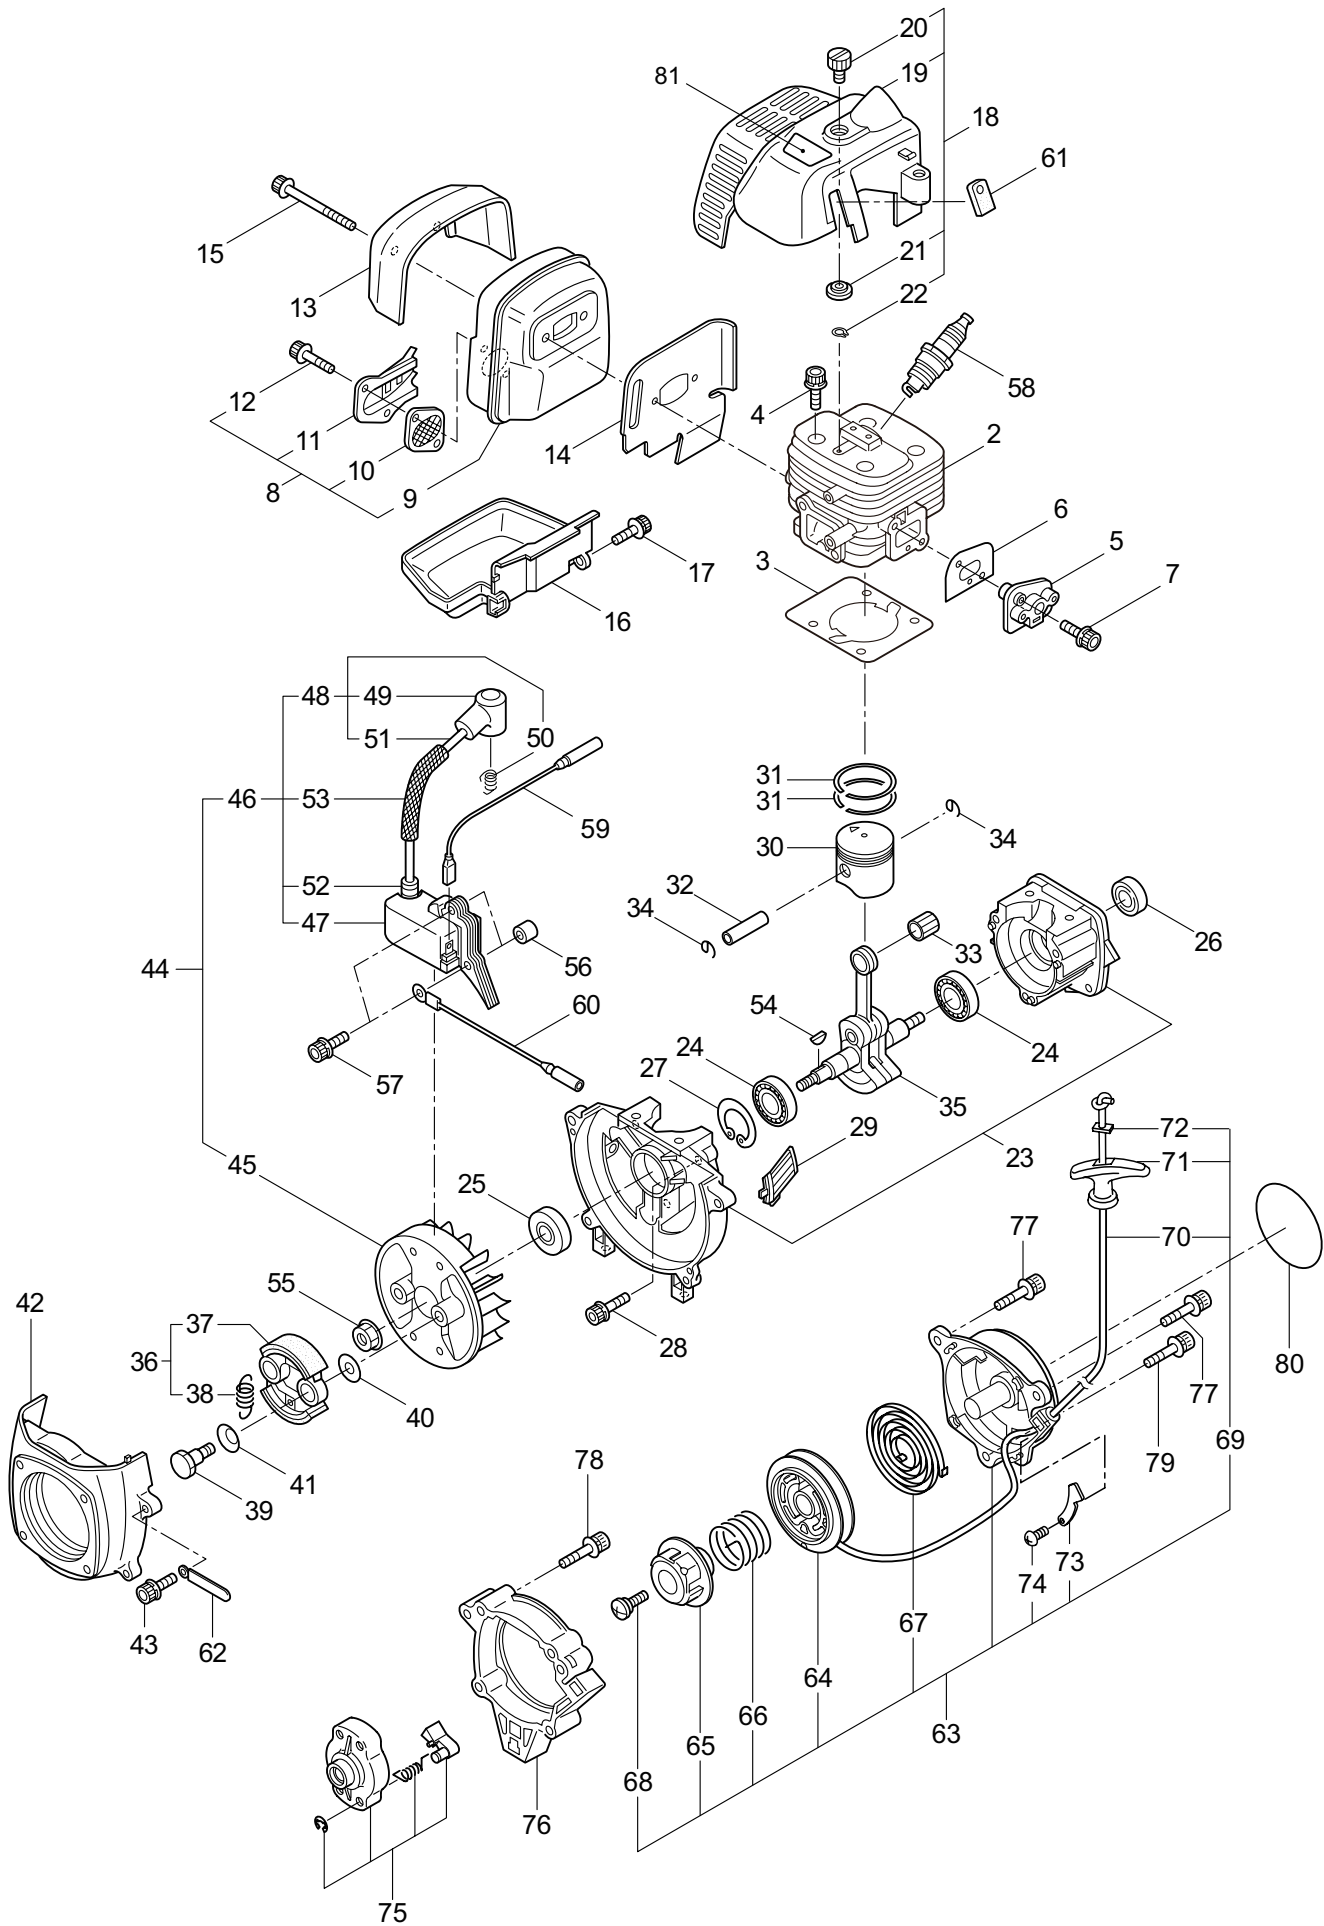

3. B23C ENGINE

Ref. No.	Part No.	Part Name	Q'ty	Remarks
3-1	858971	Engine	1	CE230/40
3-2	288499	Cylinder	1	
3-3	286074	Gasket	1	
3-4	261250	Cap Screw	4	M5x20
3-5	269144	Insulator	1	New gasket required
3-6	267049	Gasket	1	
3-7	265924	Cap Screw	2	M5x25
3-8	282208	Muffler Ass'y	1	Incl.9-12
3-9	282209	Muffler Comp	1	
3-10	267056	Spark Arrester	1	
3-11	268171	Muffler Tail	1	
3-12	265107	Cap Screw	2	M4x10
3-13	268461	Holder	1	
3-14	281440	Gasket	1	
3-15	266402	Cap Screw	2	M5x55
3-16	281446	Under Cover	1	
3-17	267191	Cap Screw	1	M5x16
3-18	281716	Top Cover Ass'y	1	Incl.19-22
3-19	281444	Top Cover	1	
3-20	261018	Knob	1	
3-21	261020	Spacer	1	
3-22	261734	Snap Ring	1	#5
3-23	289246	Crankcase	1	
3-24	280488	Bearing	2	PPL 6001
3-25	261492	Oil Seal	1	ISCD12287
3-26	261386	Oil Seal	1	ISCD12227
3-27	055185	Snap Ring	1	H28
3-28	261612	Cap Screw	3	M5x30
3-29	281442	Screen	1	
3-30	283379	Piston	1	
3-31	282177	Piston Ring	2	
3-32	261036	Piston Pin	1	
3-33	263957	Bearing, Needle	1	KTV81112EG01 B2
3-34	261576	Clip,Piston	2	
3-35	246382	Crankshaft/Conn.Rod Ass'y	1	
3-36	267327	Clutch Ass'y	1	Incl.37,38
3-37	267342	Clutch Shoe	2	(2)required
3-38	267345	Spring,Clutch	1	
3-39	264505	Bolt	2	
3-40	261189	Washer	2	6x16.5x1.2
3-41	261777	Wave Washer	2	
3-42	281443	Fan Cover	1	
3-43	261250	Cap Screw	4	M5x20
3-44	286269	Magneto Ass'y	1	Incl.45-53
3-45	286271	Rotor/Fan	1