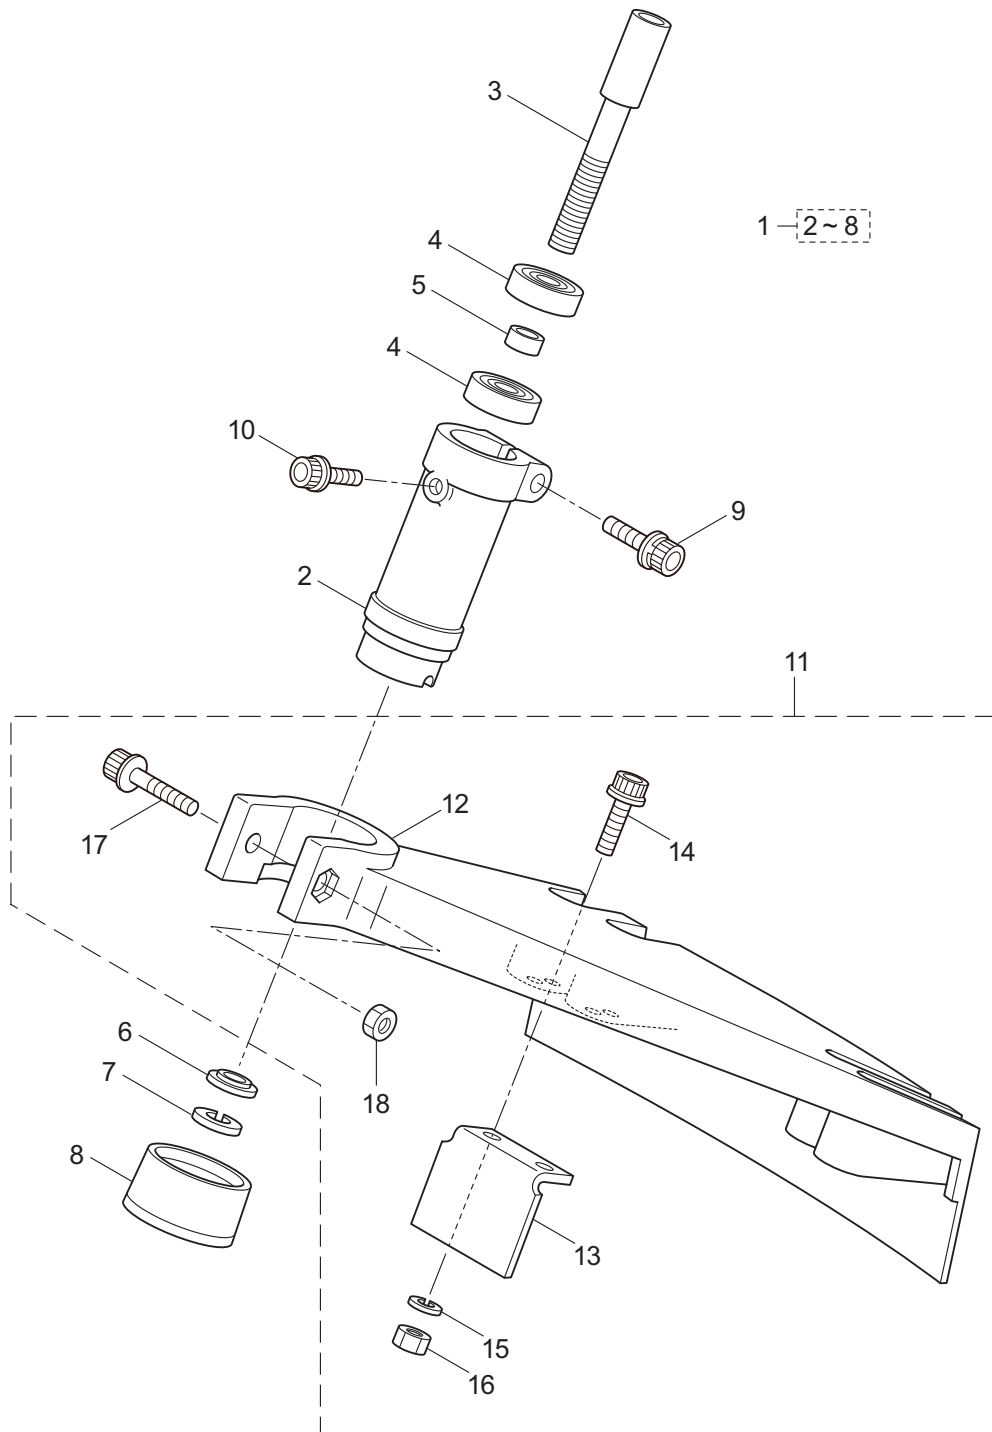

PARTS LIST

B23C

CONTENTS

1. MAIN BODY	1 ~ 2
2. BEARING HEAD	3 ~ 4
3. ENGINE	5 ~ 8
4. CARBURETOR, FUEL TANK	9 ~ 12

2020. 02.

P/N 523311-1

1. B23C
MAIN BODY

Ref. No.	Part No.	Part Name	Q'ty	Remarks
1-1	363876	B23C	1	
1-2	218868	Clutch Case Ass'y	1	Incl.3-7
1-3	218869	Clutch Case	1	
1-4	012649	Bearing	1	#6201ZZ
1-5	140273	Snap Ring	1	#12
1-6	016732	Snap Ring	1	#32
1-7	218492	Clutch Drum	1	
1-8	261246	Cap Screw	1	M5x25
1-9	220079	Driveshaft Tube Ass'y	1	Incl.10,11
1-10	221501	Label	1	Warning
1-11	223926	Label	1	Lubricate
1-12	215985	Driveshaft	1	
1-13	215995	Shaft Grip	1	
1-14	222902	Throttle Trigger	1	
1-15	213444	Throttle Cable	1	340L
1-16	213548	Plastic Tube	1	#10x200L
1-17	229597	Loop Handle Ass'y	1	Incl.18-21
1-18	222938	Loop Handle	1	Incl.19
1-19	126993	Nut	4	M5
1-20	216004	Packing	1	
1-21	215608	Cap Screw	4	M5x30x16
1-22	233213	Label	1	B23C
1-23	261250	Cap Screw	4	M5x20

2. B23C
BEARING HEAD

Ref. No.	Part No.	Part Name	Q'ty	Remarks
2-1	215986	Bearing Head Ass'y	1	Incl.2-8
2-2	215987	Case,Bearing	1	
2-3	215988	Attaching Shaft	1	
2-4	215989	Bearing	2	#608DD
2-5	215990	Spacer	1	
2-6	215991	Washer	1	
2-7	126232	Spring Washer	1	M8
2-8	215992	Attaching Shaft Adapter	1	
2-9	261246	Cap Screw	1	M5x25
2-10	215993	Cap Screw	1	M5x10
2-11	229598	Safety Cover Ass'y	1	Incl.12-18
2-12	215999	Guard	1	
2-13	216000	String Cutter	1	
2-14	285632	Bolt	2	M5x16
2-15	089901	Spring Washer	2	M5
2-16	081027	Nut	2	M5
2-17	216863	Cap Screw	1	M6x40
2-18	081030	Nut	1	M6
2-19	210418	Box Spanner	1	13x19x(+)
2-20	219431	Wrench	1	3mm
2-21	219432	Wrench	1	4mm
2-22	219433	Wrench	1	5mm
2-23	840418	Semi-Auto Head (R),4	1	
2-24	233216	Instruction Manual	1	