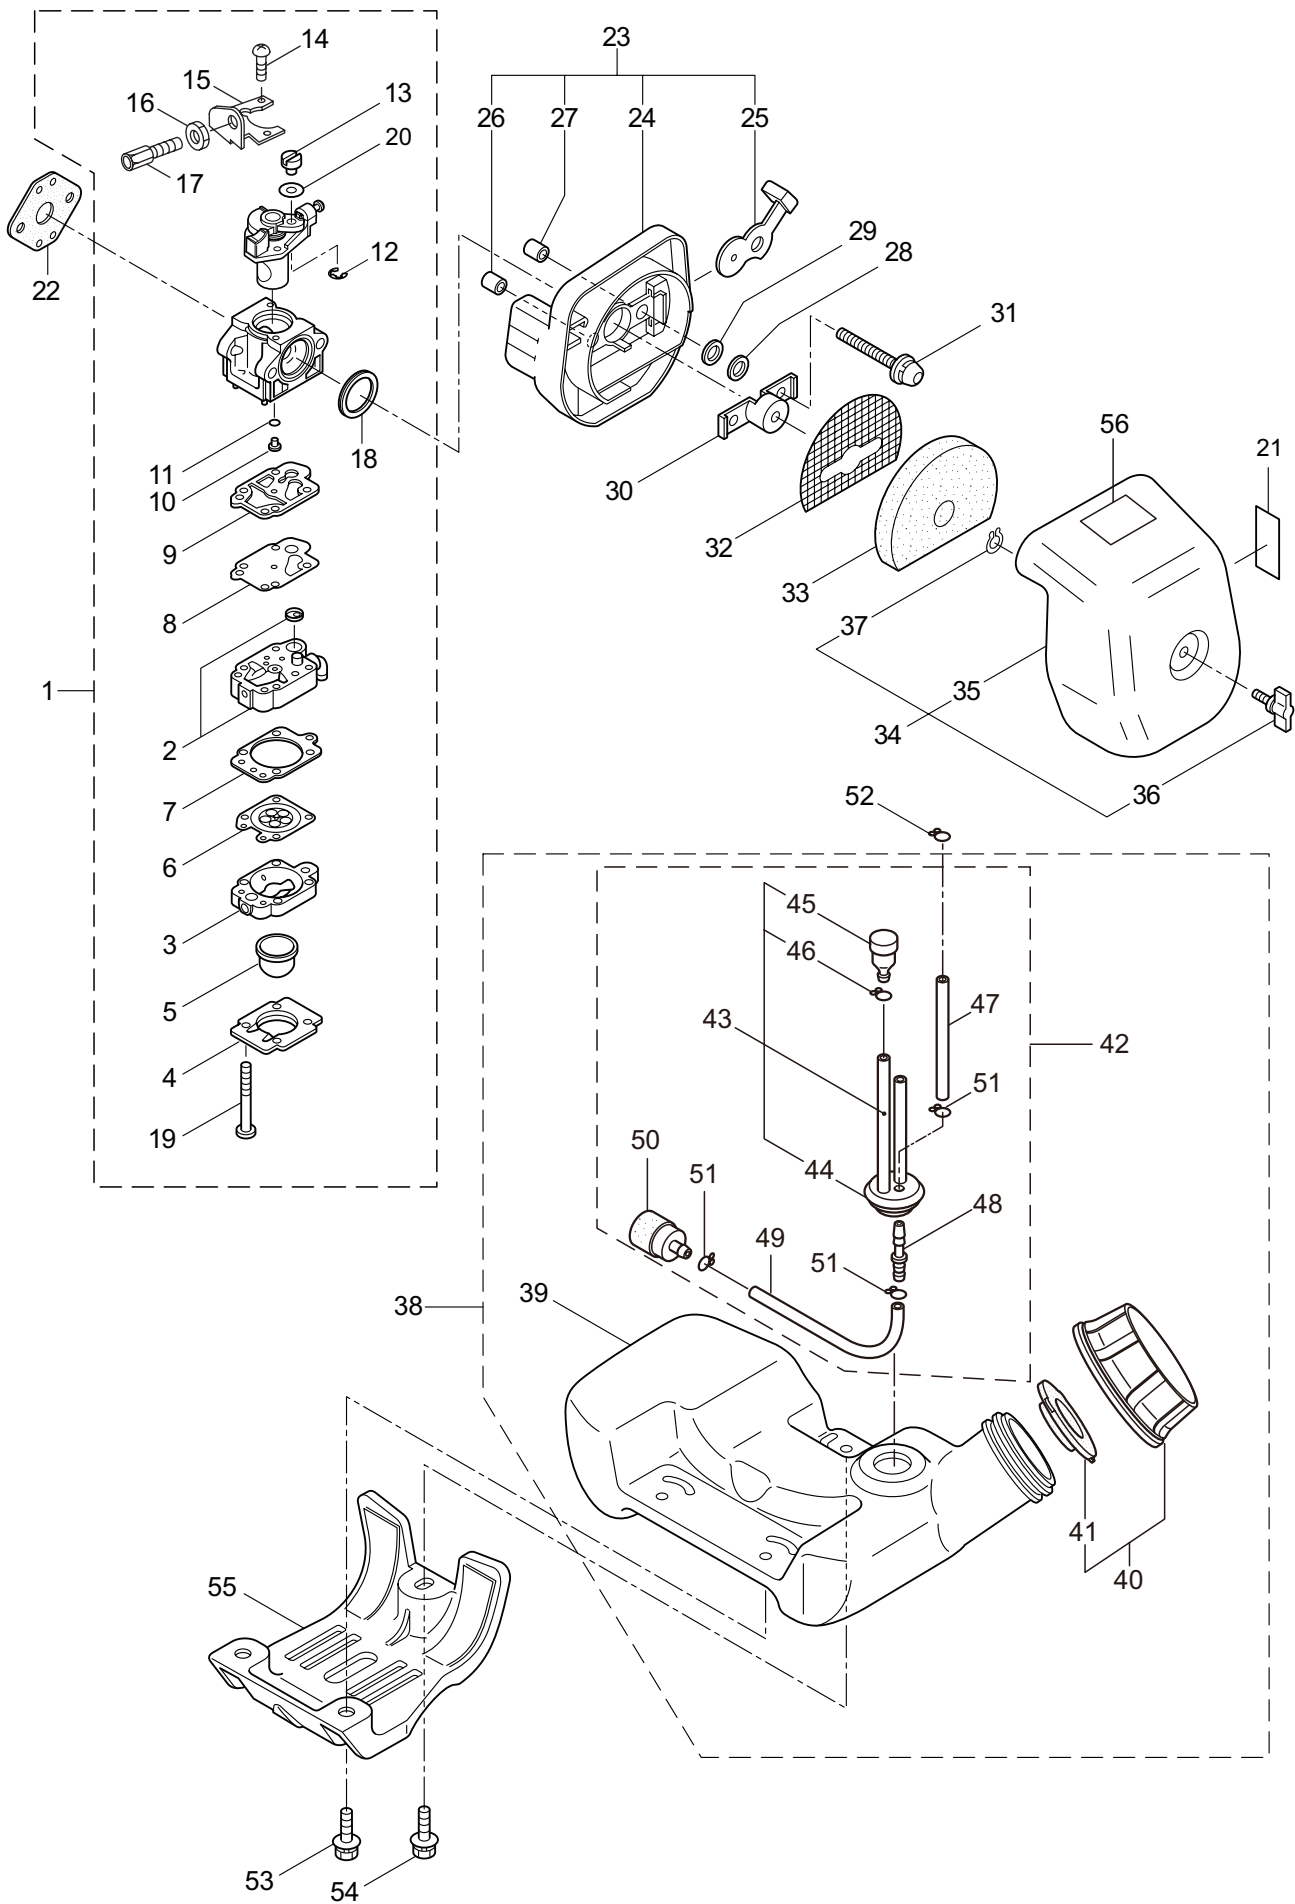

4. B23C
CARBURETOR, FUEL TANK

Ref. No.	Part No.	Part Name	Q'ty	Remarks
4-1	286703	Carburetor Ass'y	1	Incl.2-20 New gasket required
4-2	264155	Pump Body	1	
4-3	262991	Purge Body	1	
4-4	262992	Cover Plate	1	
4-5	261874	Primer Bulb	1	
4-6	283905	Diaphragm, Meterring	1	
4-7	262993	Gasket	1	
4-8	262994	Diaphragm,Fuel Pump	1	
4-9	282576	Gasket	1	
4-10	281487	Main Jet	1	#37
4-11	261871	O-Ring	1	
4-12	261876	E-Ring	1	
4-13	261658	Swivel	1	
4-14	261875	Screw	2	
4-15	264677	Bracket	1	
4-16	261878	Nut	1	
4-17	263994	Adapter	1	
4-18	261657	Packing	1	
4-19	262996	Screw	4	
4-20	264678	Washer	1	
4-21	261352	Label	1	Choke
4-22	261864	Gasket	1	
4-23	268055	Air Filter Case Ass'y	1	Incl.24-27
4-24	268056	Air Filter Case	1	
4-25	268057	Valve	1	
4-26	268157	Sleeve	1	5.5x7.1x6L
4-27	268412	Sleeve	1	5.2x7.1x6.4L
4-28	263345	Packing	1	7.2x11xt1.3
4-29	263942	Washer	1	7.2x12xt0.15
4-30	263815	Stay	1	
4-31	264016	Cap Screw	2	M5x60
4-32	265026	Screen	1	
4-33	265027	Foam Element	1	
4-34	268058	Air Filter Cover Ass'y	1	Incl.35-37
4-35	268059	Air Filter Cover	1	
4-36	281438	Knob	1	
4-37	261734	Snap Ring	1	#5
4-38	289030	Fuel Tank Ass'y	1	Incl.39-51
4-39	285048	Fuel Tank	1	
4-40	289043	Fuel Tank Cap Ass'y	1	Incl.41
4-41	287058	Gasket	1	
4-42	289031	Fuel Pipe Pick-up Ass'y	1	Incl.43-51
4-43	289032	Fuel Pipe Ass'y	1	Incl.44-46
4-44	268065	Grommet	1	
4-45	261590	Breather	1